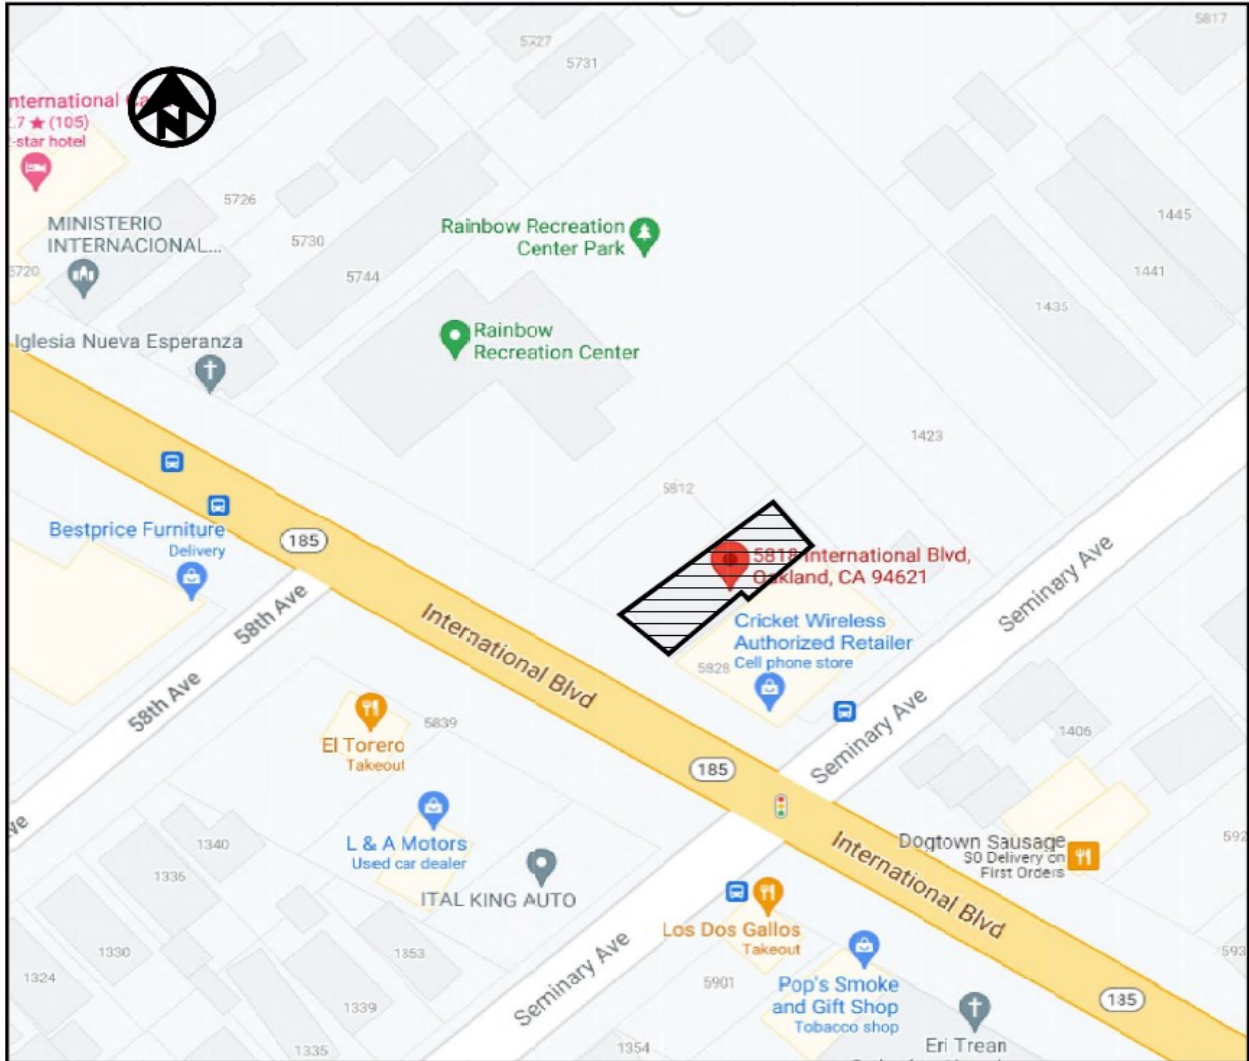

Attachment A: Project Location Map

CITY PROJECT NO. 1004851

LOCATION MAP

NOT TO SCALE

LIMITS OF WORK 
5818 INTERNATIONAL BOULEVARD
OAKLAND, CA 94621