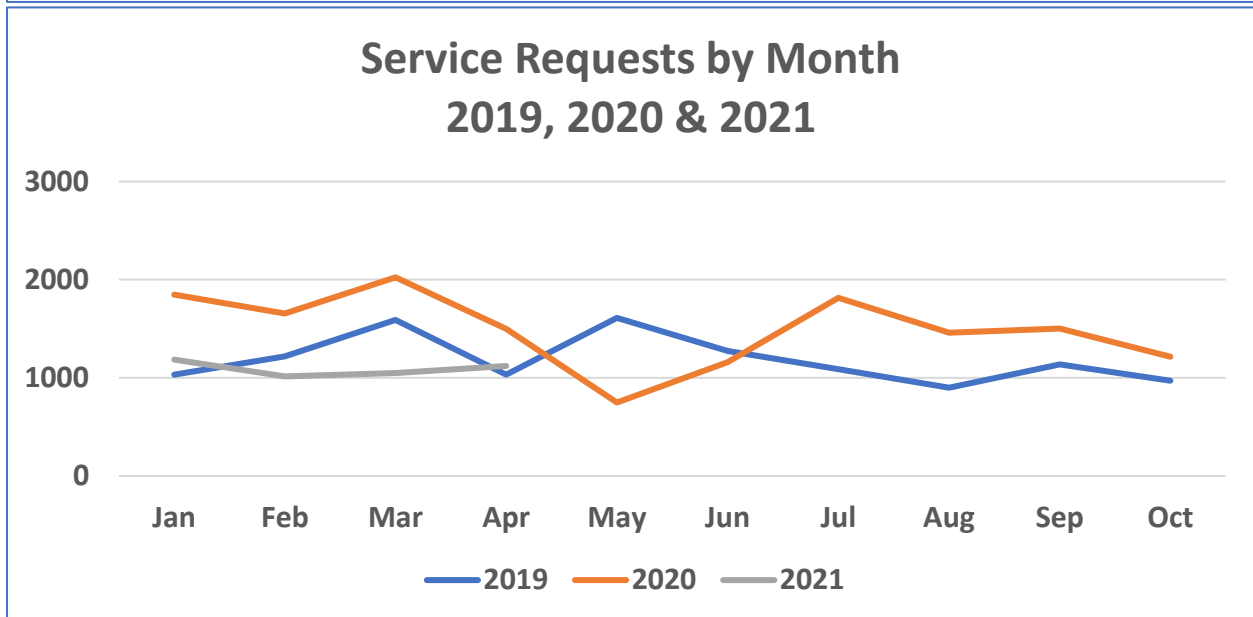

**Attachment B: Abandoned Auto Task Force— Cityworks Abandoned Auto Service Request Report
October 2021**

Note: The 2021 data is only through April of this year. Averages in the report are based on the total of 2019 and 2020.