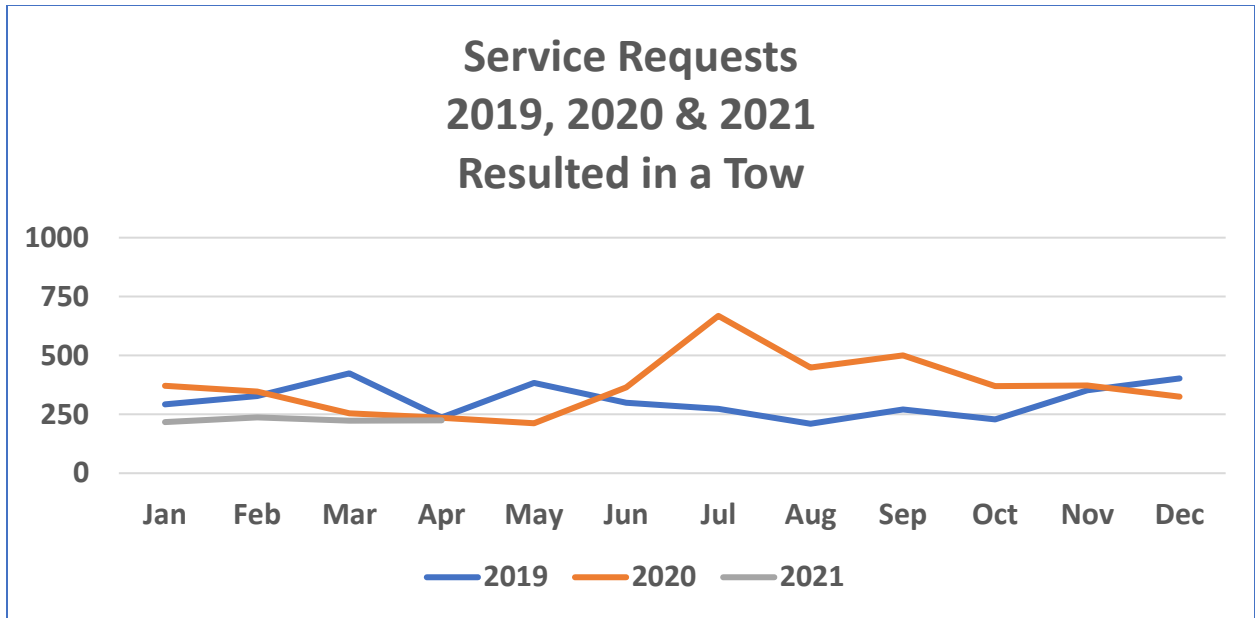

**Attachment B: Abandoned Auto Task Force— Cityworks Abandoned Auto Service Request Report
October 2021**