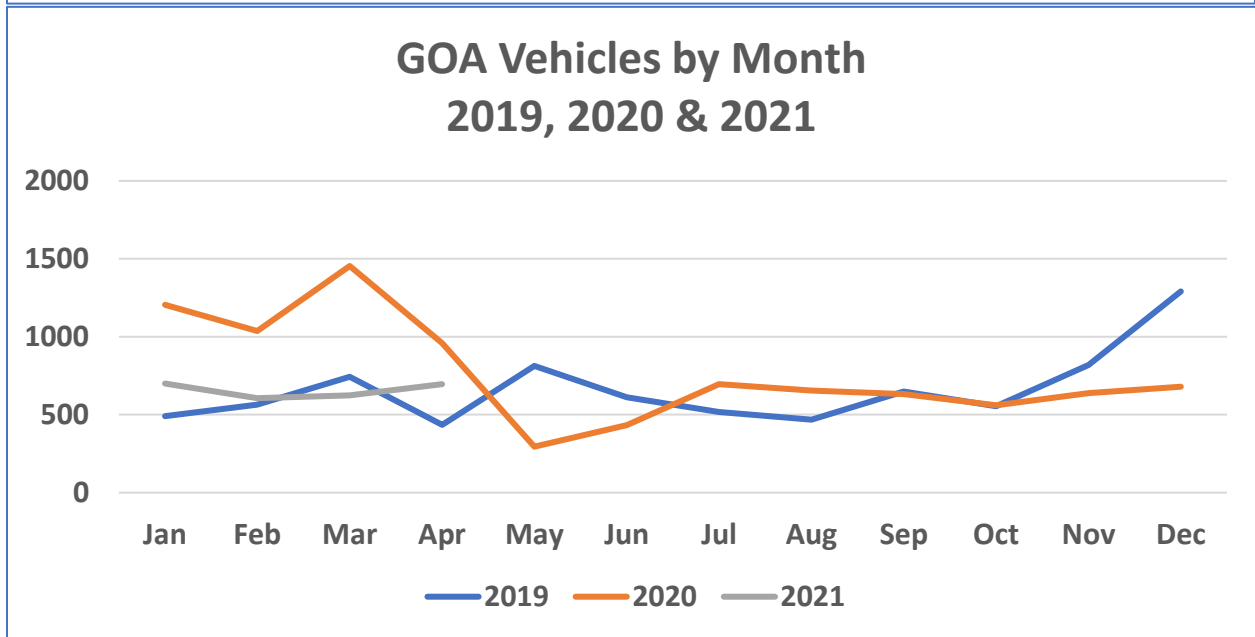

**Attachment B: Abandoned Auto Task Force— Cityworks Abandoned Auto Service Request Report
October 2021**