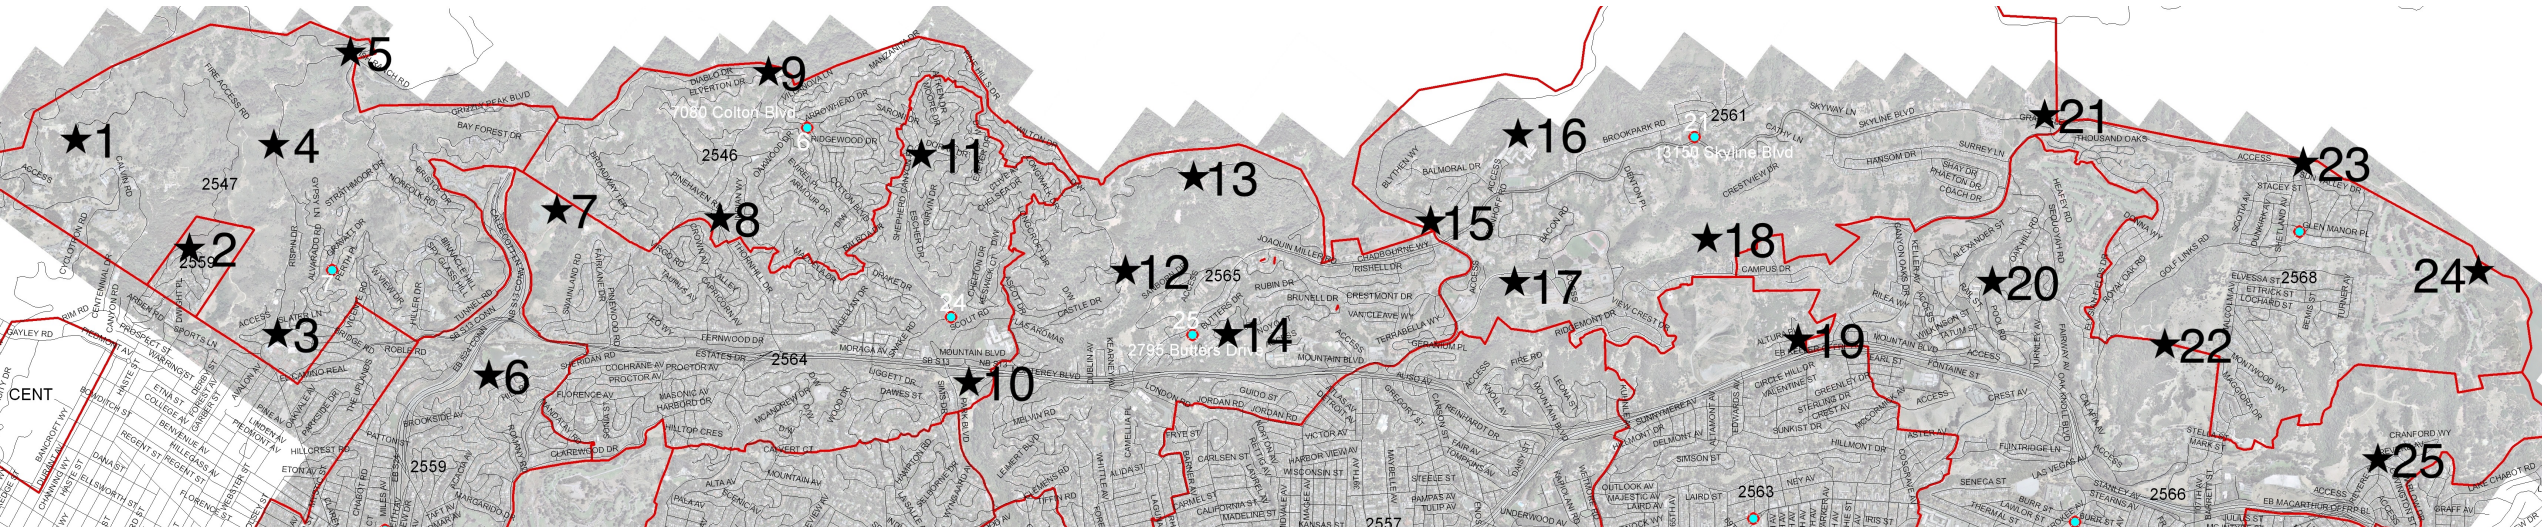

Oakland WUI Sensor Proposed Locations

3 Miles

1. UCB
2. Panoramic
3. Claremont Hotel
4. Claremont Canyon
5. Four Corners – Fish Ranch
6. Lake Temescal - Hillcrest
7. North Oakland Sports Field
8. Thornhill Canyon
9. Huckleberry Park

10. Upper Sausal Creek @ HWY13
11. Upper Shepherd Canyon
12. Joaquin Miller North
13. Skyline @ Joaquin Miller
14. Butters Canyon
15. Skyline & Redwood
16. Skyline High School
17. Merritt College
18. Leona Canyon

19. Altura Pl @ I580
20. Sequoyah Canyon
21. Skyline @ Keller
22. Knowland Park
23. Grass Valley
24. Lake Chabot North Arm
25. Sheffield Village