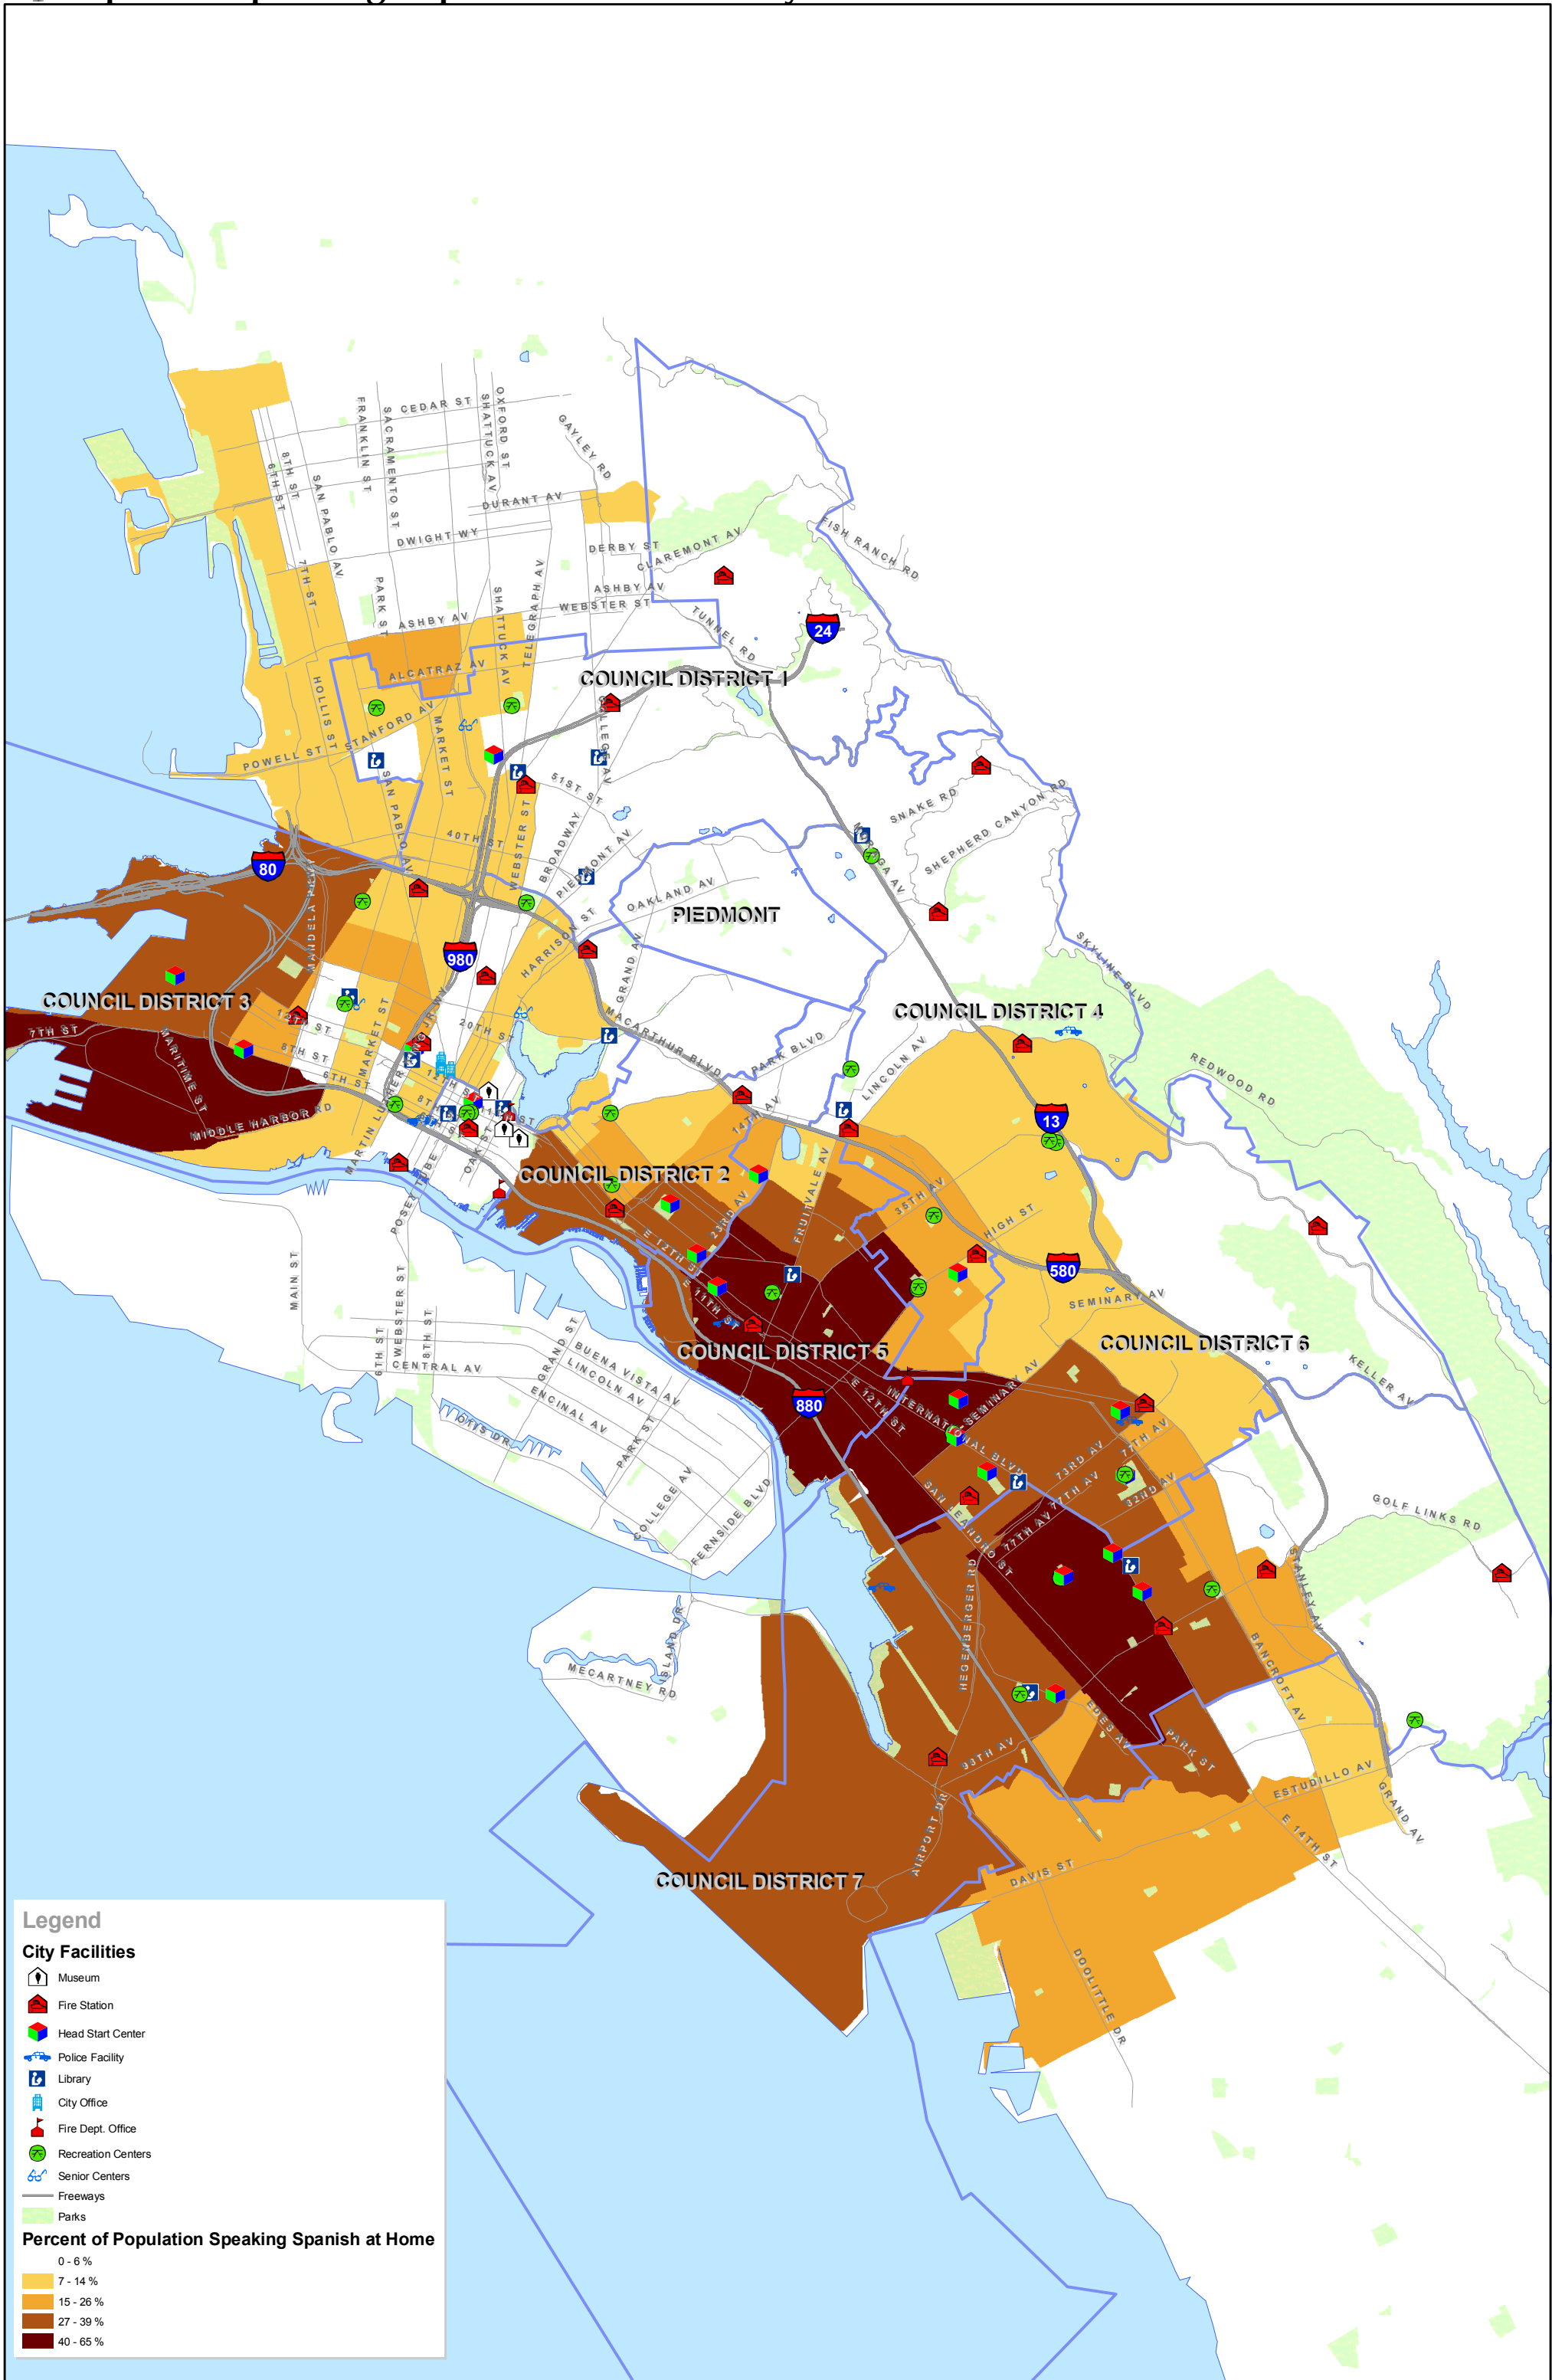

Spanish Speaking Population Percent: City of Oakland 2000

Legend

City Facilities

- Museum
- Fire Station
- Head Start Center
- Police Facility
- Library
- City Office
- Fire Dept. Office
- Recreation Centers
- Senior Centers
- Freeways
- Parks

Percent of Population Speaking Spanish at Home

- 0 - 6 %
- 7 - 14 %
- 15 - 26 %
- 27 - 39 %
- 40 - 65 %

Chinese Speaking Population Percent: City of Oakland 2000