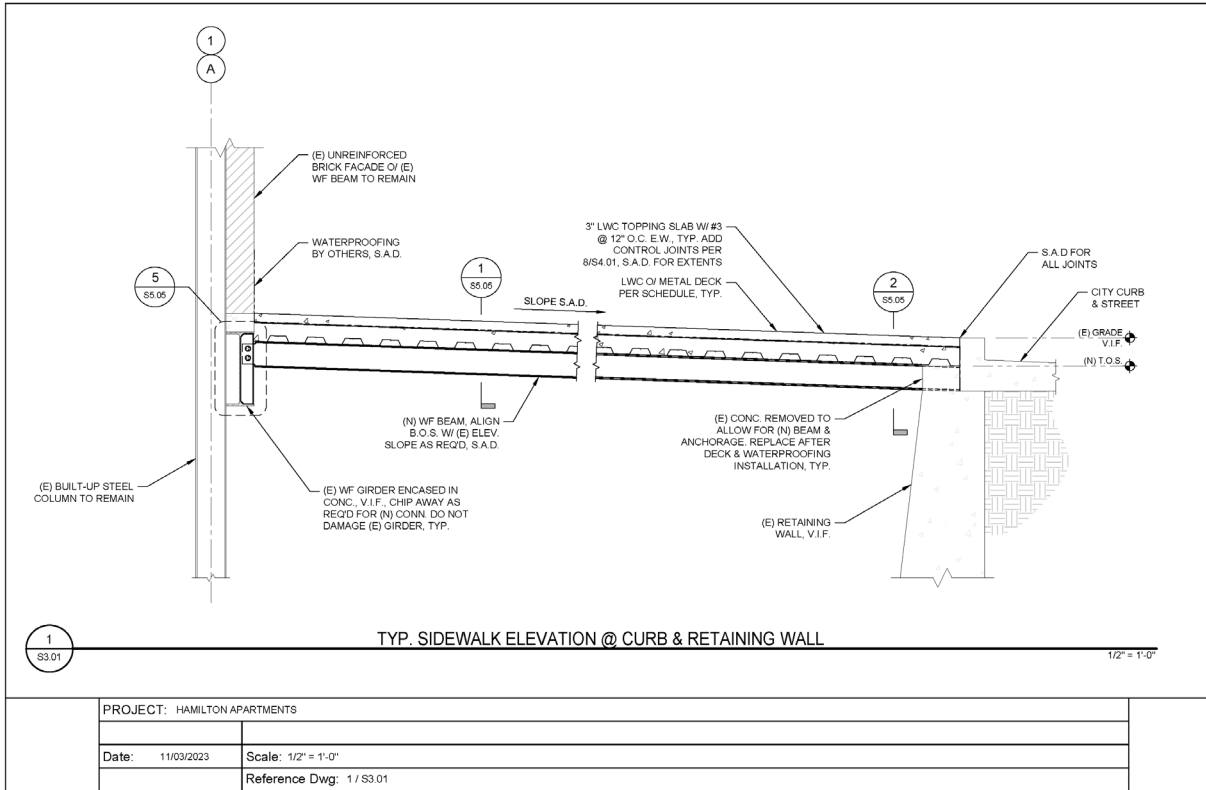

EXHIBIT A: 2101 TELEGRAPH AVENUE ENCROACHMENTS

Sidewalk Detail

A more legible copy is available at the Office of the Director, DOT, City of Oakland, 250 Frank H. Ogawa Plaza, 4th floor.