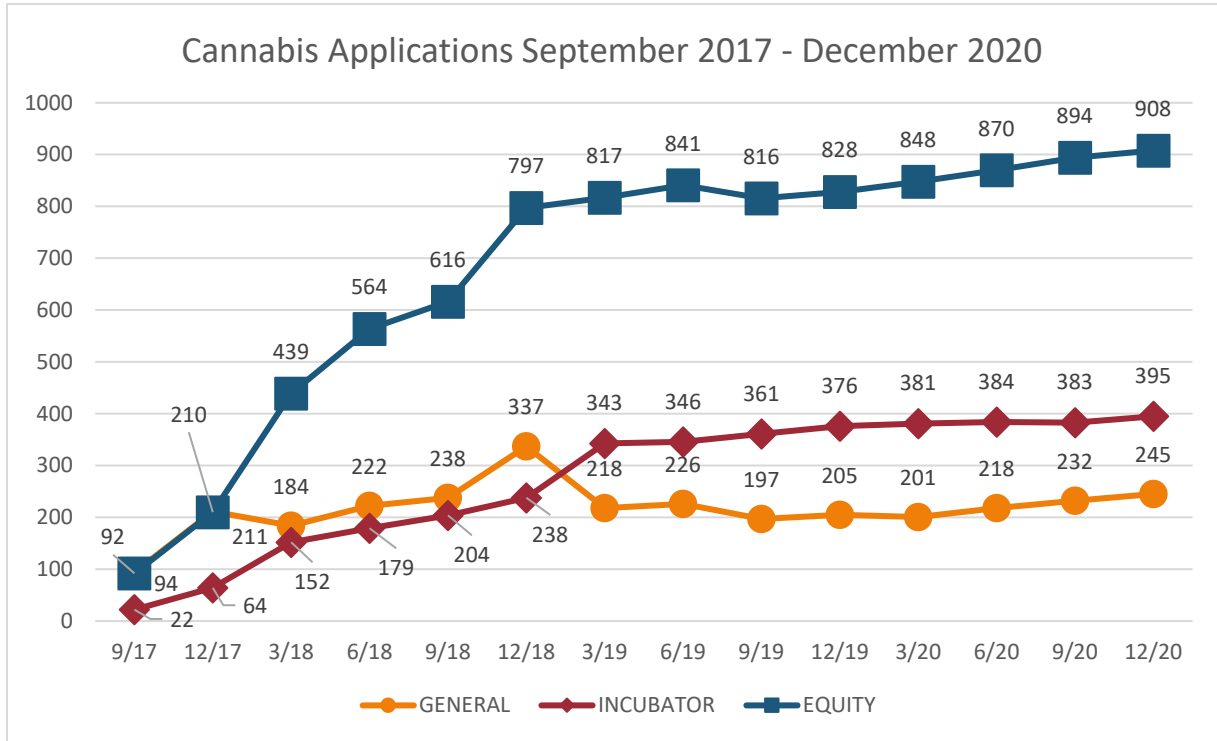

ATTACHMENT D:

2017-2020 City of Oakland Cannabis Application and Permit Trends

Figure 1: Graph of Cannabis Permit Applications Received Since 2017

Figure 2: Graph of New Cannabis Permits Issued Since 2017