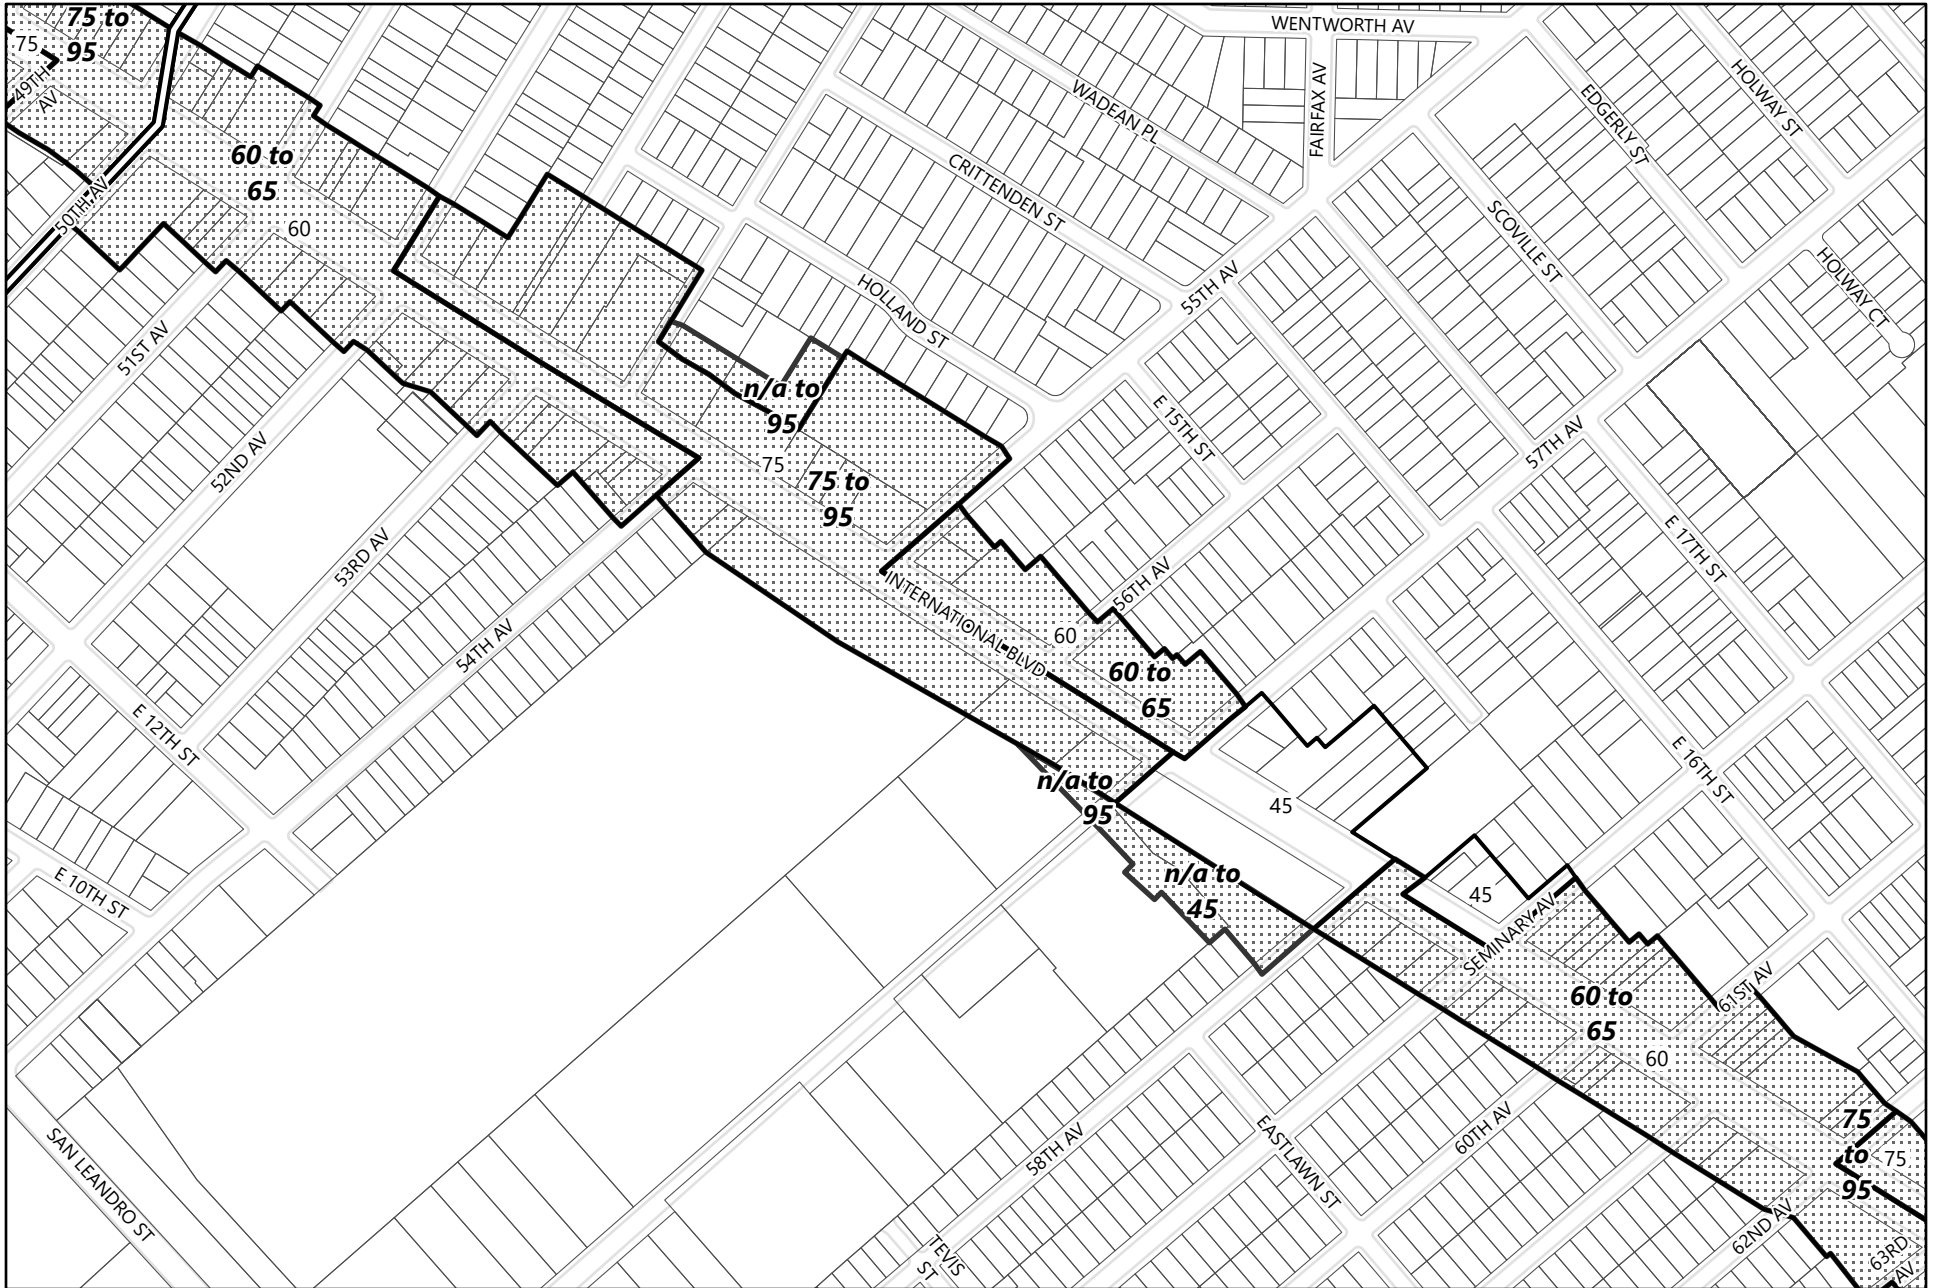

Zoning Map 6.1 (Melrose/Seminary/Coliseum)

General Plan Update Phase 1 Amendments

-  Areas of Zoning Change
-  Neighborhood Boundary

100
Feet

Zoning Map 6.2 (Melrose/Seminary/Coliseum)

General Plan Update Phase 1 Amendments

-  Areas of Zoning Change
-  Neighborhood Boundary

100
Feet

Zoning Map 6.3 (Melrose/Seminary/Coliseum)

General Plan Update Phase 1 Amendments

-  Areas of Zoning Change
-  Neighborhood Boundary
-  100 Feet
- 

Height Map 6.1 (Melrose/Seminary/Coliseum)

General Plan Update Phase 1 Amendments

-  Areas of Change
-  Existing Corridor Height Areas
-  Neighborhood Boundary

Height Map 6.2 (Melrose/Seminary/Coliseum)

General Plan Update Phase 1 Amendments

-  Areas of Change
-  Existing Corridor Height Areas
-  Neighborhood Boundary

Height Map 6.3 (Melrose/Seminary/Coliseum)

General Plan Update Phase 1 Amendments

-  Areas of Change
-  Existing Corridor Height Areas
-  Neighborhood Boundary