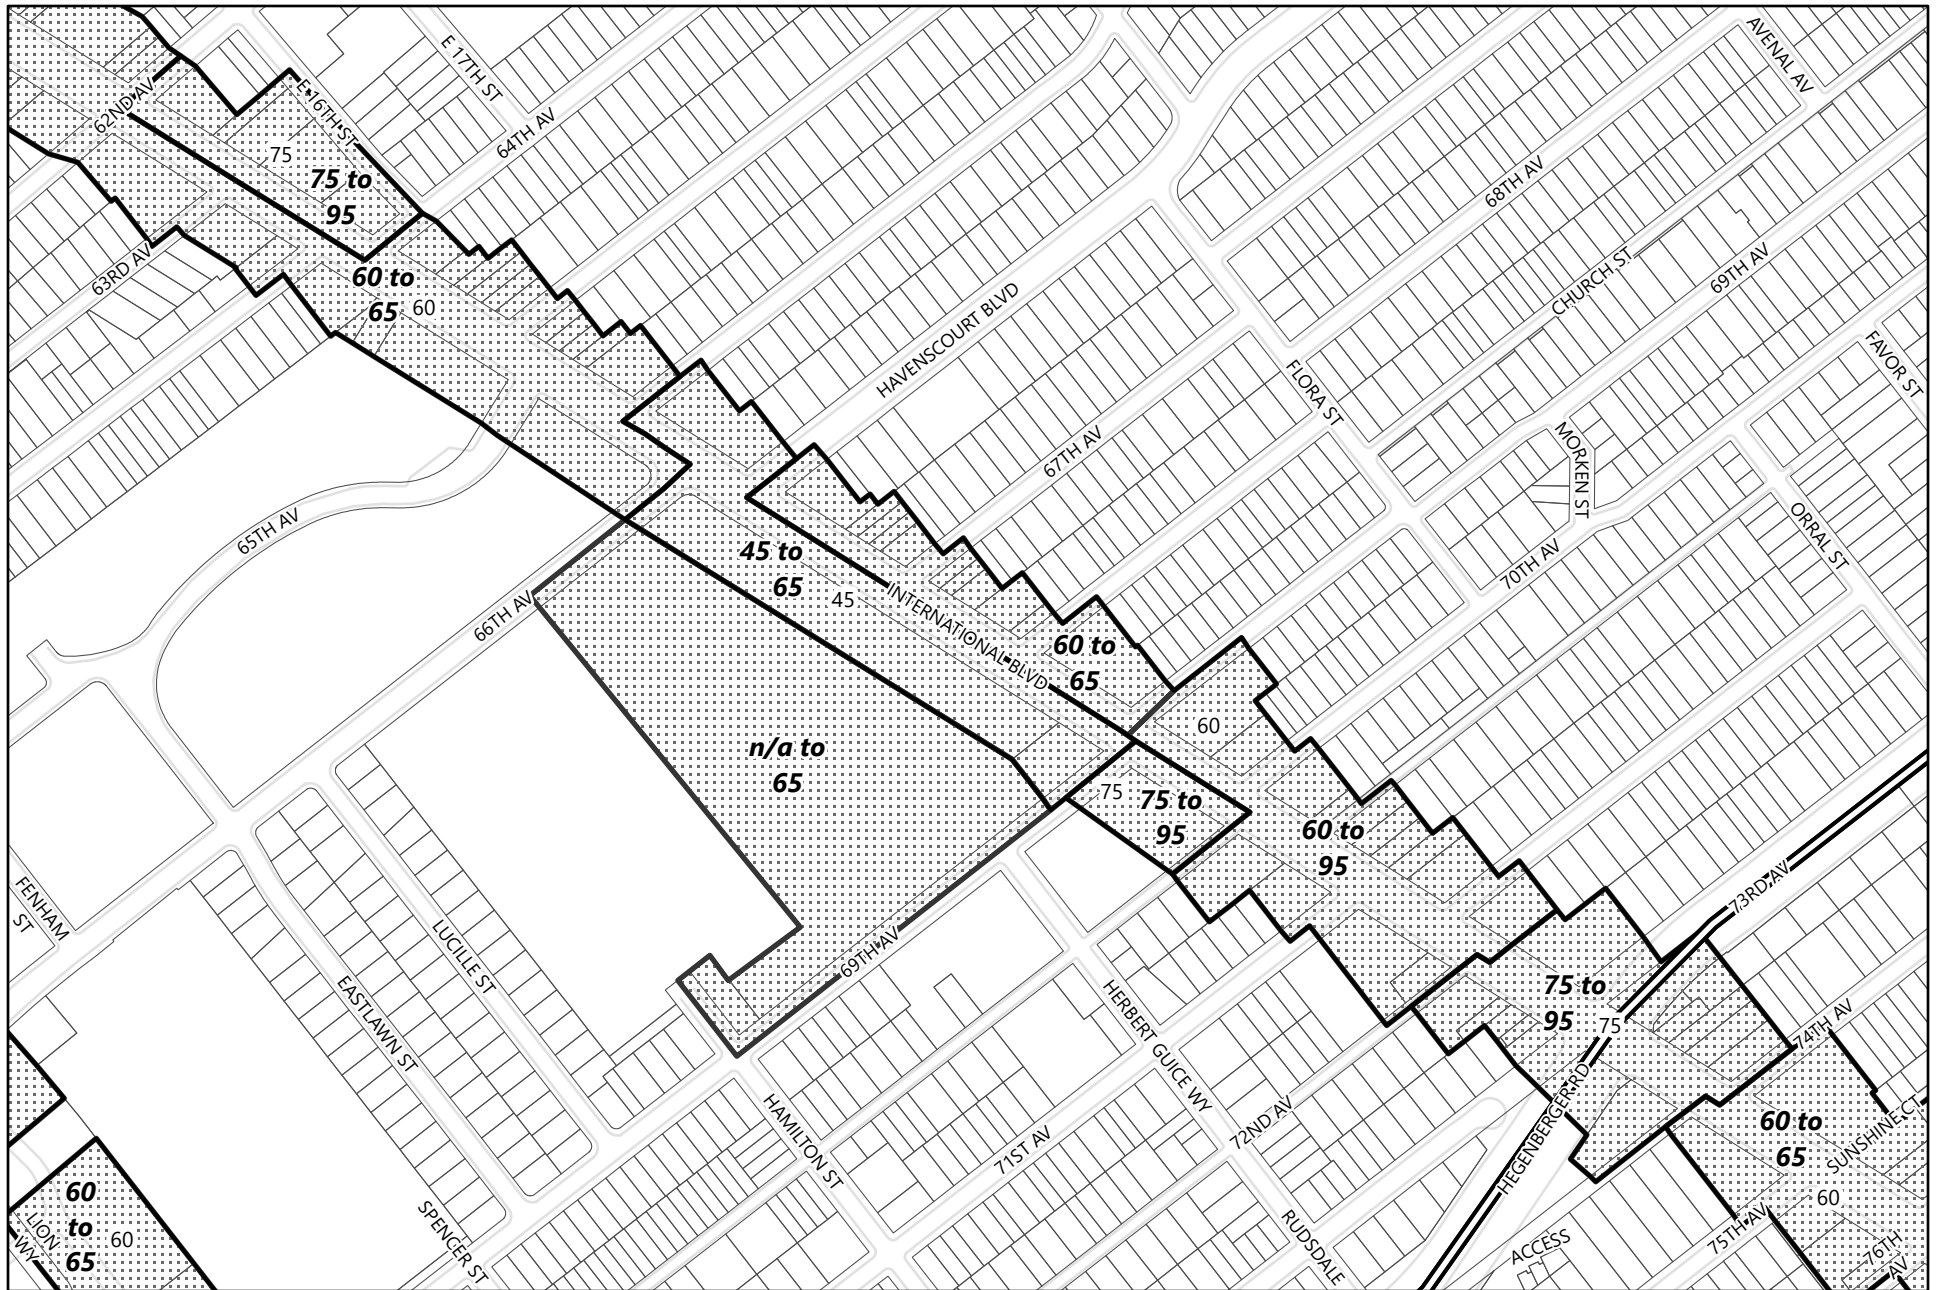

Zoning Map 6.1 (Melrose/Seminary/Coliseum)

General Plan Update Phase 1 Amendments

-  Areas of Zoning Change
-  Neighborhood Boundary

100
Feet

Zoning Map 6.2 (Melrose/Seminary/Coliseum)

General Plan Update Phase 1 Amendments

-  Areas of Zoning Change
-  Neighborhood Boundary

100
Feet

Zoning Map 6.3 (Melrose/Seminary/Coliseum)

General Plan Update Phase 1 Amendments

-  Areas of Zoning Change
-  Neighborhood Boundary
-  100 Feet
- 

Height Map 6.1 (Melrose/Seminary/Coliseum)

General Plan Update Phase 1 Amendments

-  Areas of Change
-  Existing Corridor Height Areas
-  Neighborhood Boundary

Height Map 6.2 (Melrose/Seminary/Coliseum)

General Plan Update Phase 1 Amendments

-  Areas of Change
-  Existing Corridor Height Areas
-  Neighborhood Boundary

Height Map 6.3 (Melrose/Seminary/Coliseum)

General Plan Update Phase 1 Amendments

-  Areas of Change
-  Existing Corridor Height Areas
-  Neighborhood Boundary