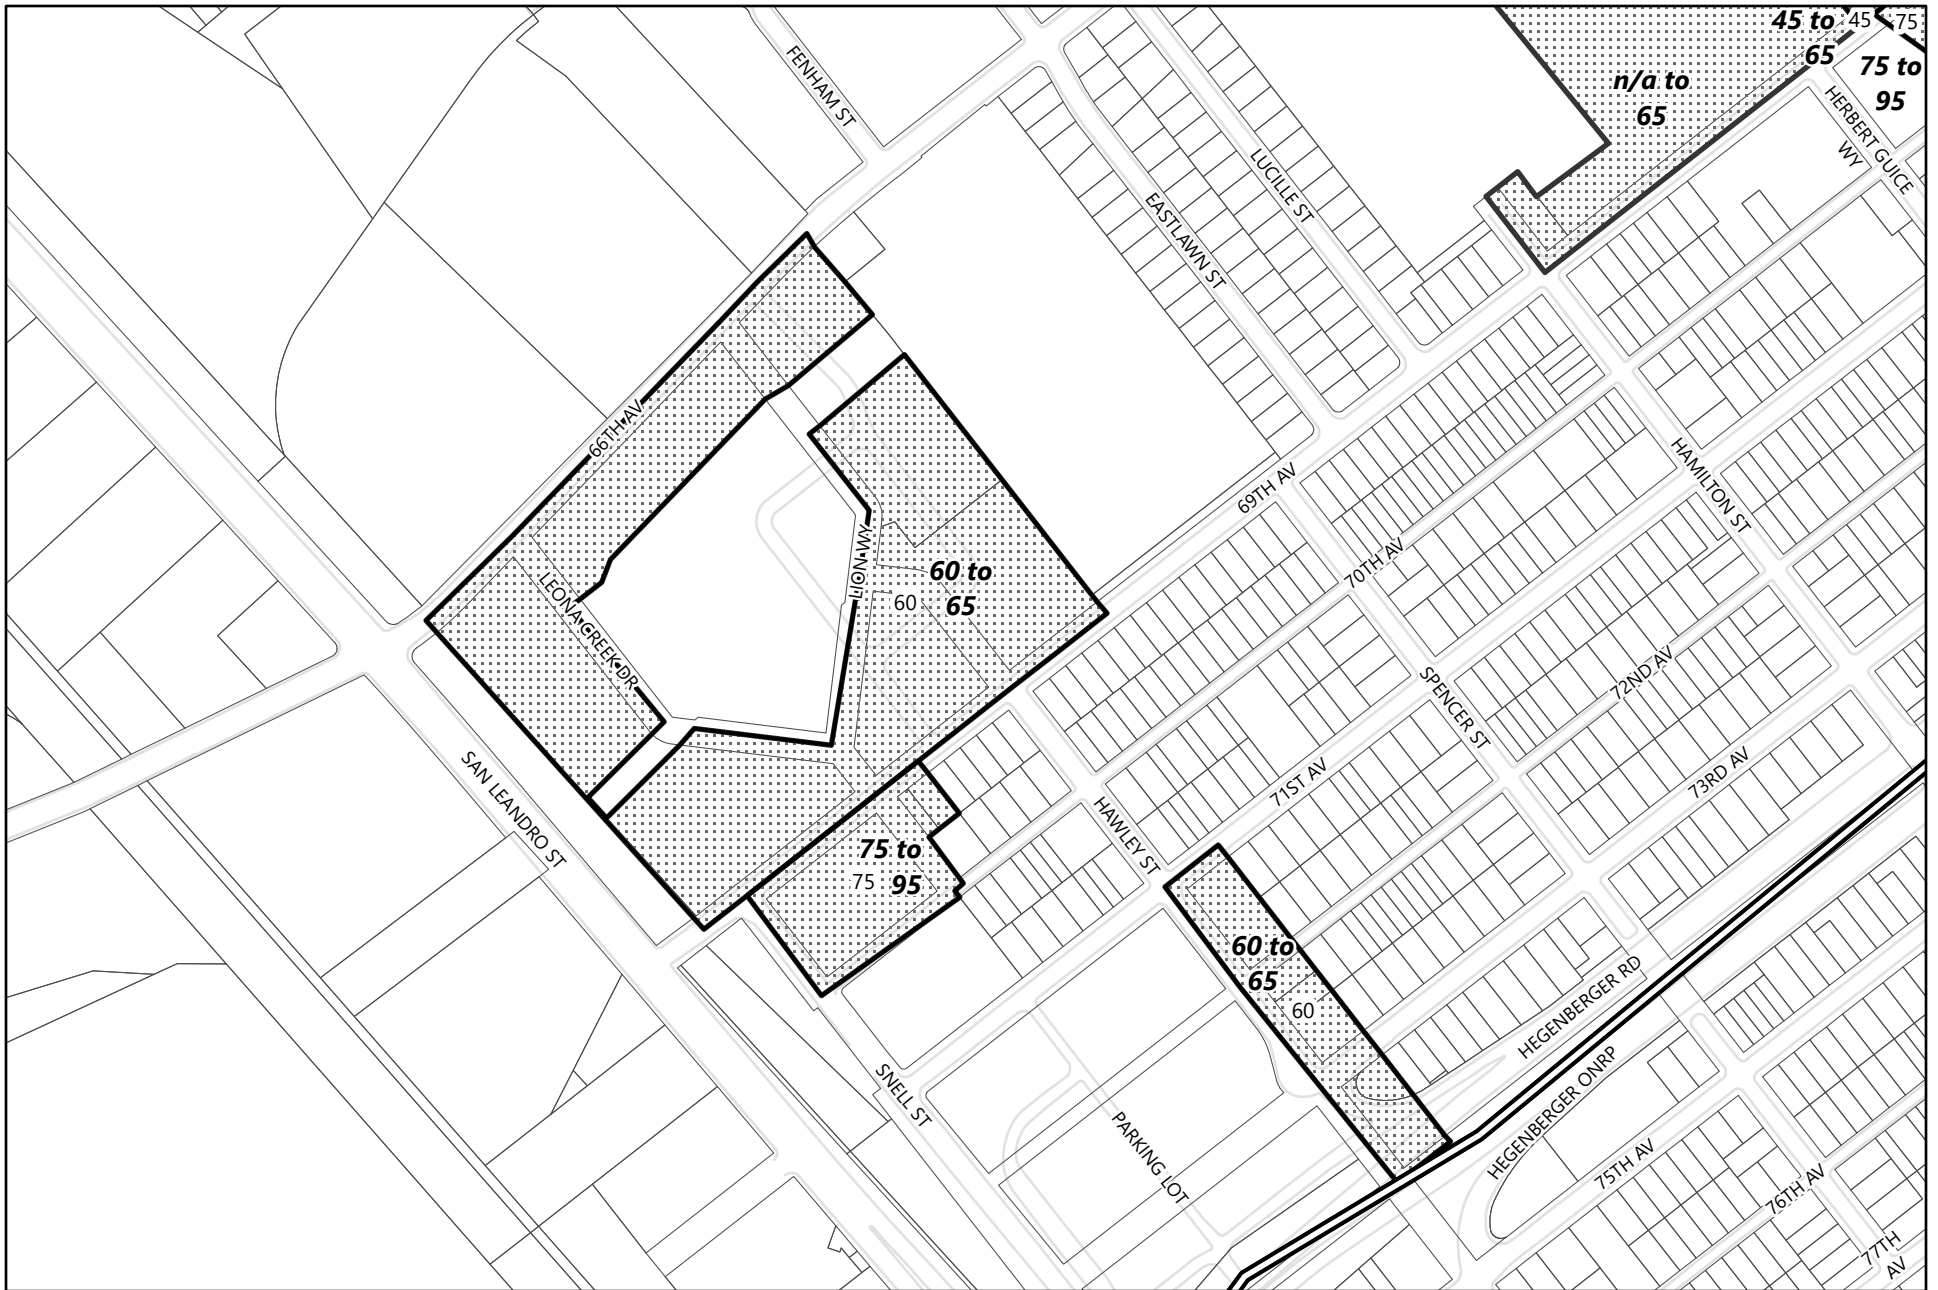

Zoning Map 6.1 (Melrose/Seminary/Coliseum)

General Plan Update Phase 1 Amendments

-  Areas of Zoning Change
-  Neighborhood Boundary

100
Feet

Zoning Map 6.2 (Melrose/Seminary/Coliseum)

General Plan Update Phase 1 Amendments

-  Areas of Zoning Change
-  Neighborhood Boundary

100
Feet

Zoning Map 6.3 (Melrose/Seminary/Coliseum)

General Plan Update Phase 1 Amendments

-  Areas of Zoning Change
-  Neighborhood Boundary
-  100 Feet
- 

Height Map 6.1 (Melrose/Seminary/Coliseum)

General Plan Update Phase 1 Amendments

-  Areas of Change
-  Existing Corridor Height Areas
-  Neighborhood Boundary

Height Map 6.2 (Melrose/Seminary/Coliseum)

General Plan Update Phase 1 Amendments

-  Areas of Change
-  Existing Corridor Height Areas
-  Neighborhood Boundary

Height Map 6.3 (Melrose/Seminary/Coliseum)

General Plan Update Phase 1 Amendments

-  Areas of Change
-  Existing Corridor Height Areas
-  Neighborhood Boundary