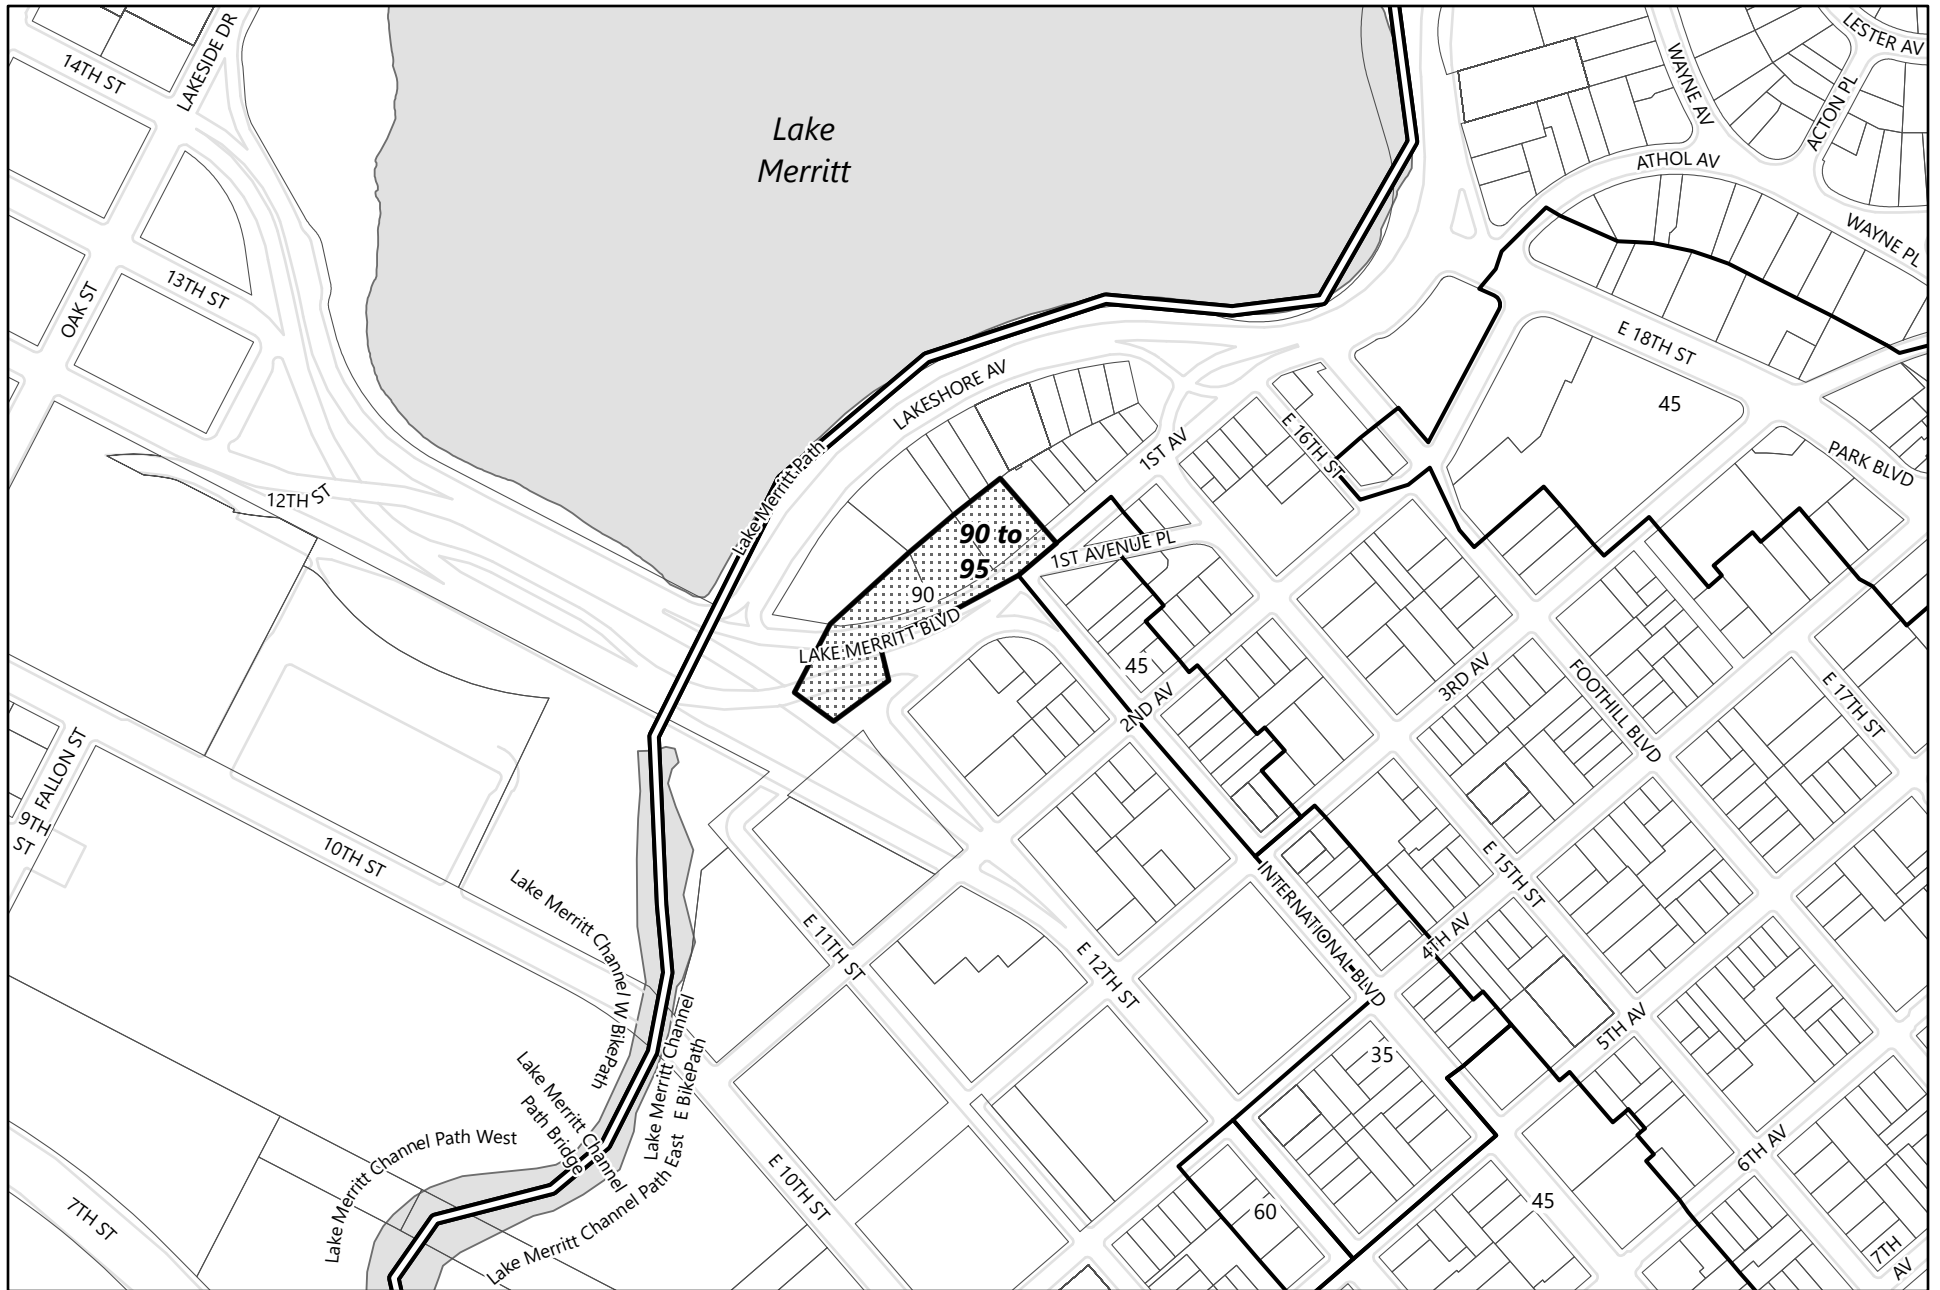

Zoning Map 4.1(Lake Merritt to 23rd Ave)

General Plan Update Phase 1 Amendments

-  Areas of Zoning Change
-  Neighborhood Boundary

100
Feet

Zoning Map 4.2 (Lake Merritt to 23rd Ave)

General Plan Update Phase 1 Amendments

Zoning Map 4.3 (Lake Merritt to 23rd Ave)

General Plan Update Phase 1 Amendments

-  Areas of Zoning Change
-  Neighborhood Boundary

100
Feet

Height Map 4.1 (Lake Merritt to 23rd Ave)

General Plan Update Phase 1 Amendments

-  Areas of Change
-  Existing Corridor Height Areas
-  Neighborhood Boundary

Height Map 4.2 (Lake Merritt to 23rd Ave)

General Plan Update Phase 1 Amendments

-  Areas of Change
-  Existing Corridor Height Areas
-  Neighborhood Boundary

Height Map 4.3 (Lake Merritt to 23rd Ave)

General Plan Update Phase 1 Amendments

-  Areas of Change
-  Existing Corridor Height Areas
-  Neighborhood Boundary

Height Map 4.4 (Lake Merritt to 23rd Ave)

General Plan Update Phase 1 Amendments