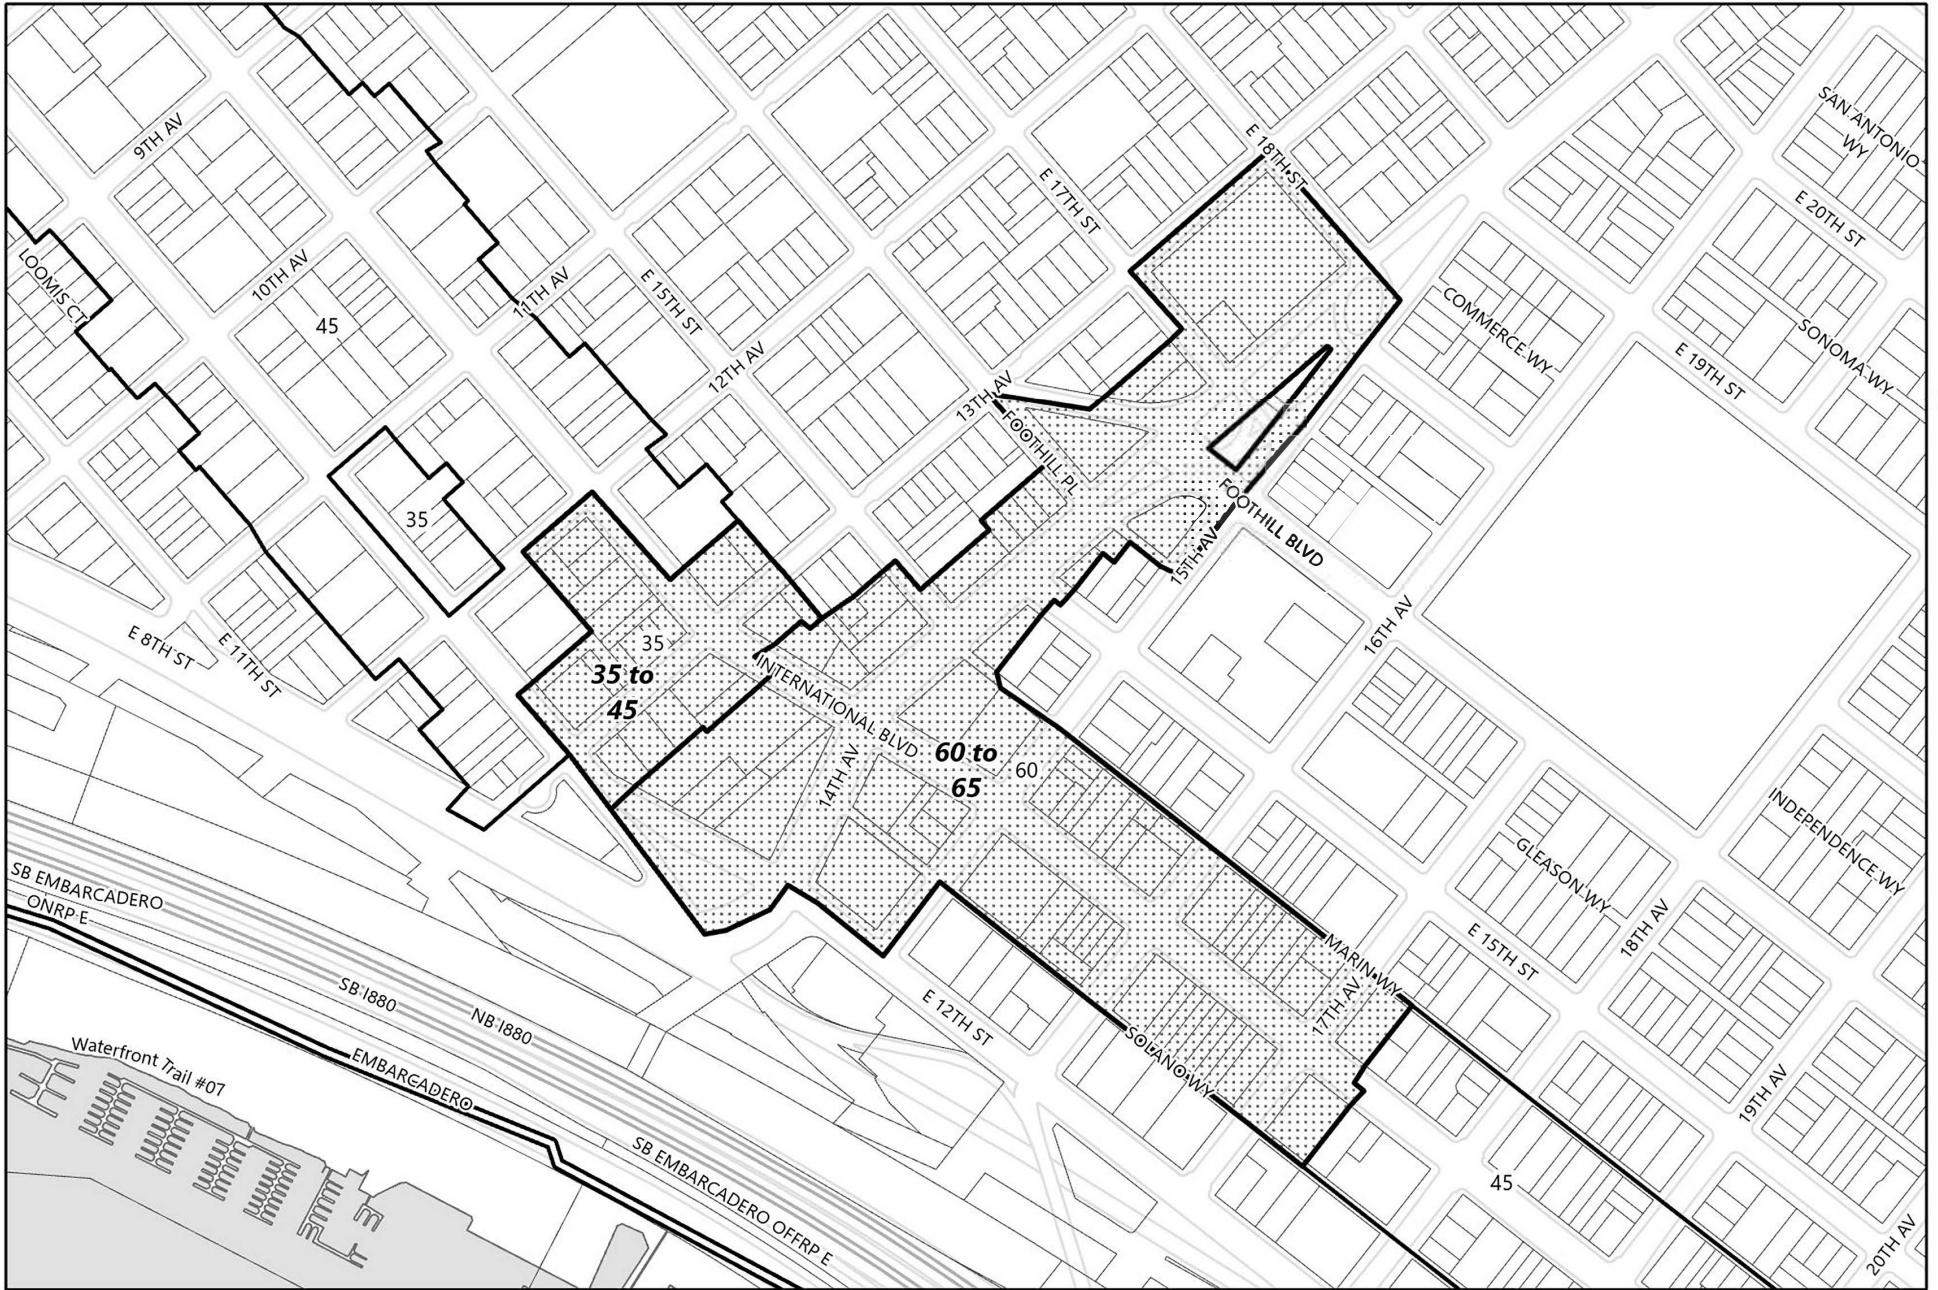

Zoning Map 4.1(Lake Merritt to 23rd Ave)

General Plan Update Phase 1 Amendments

-  Areas of Zoning Change
-  Neighborhood Boundary

100
Feet

Zoning Map 4.2 (Lake Merritt to 23rd Ave)

General Plan Update Phase 1 Amendments

Zoning Map 4.3 (Lake Merritt to 23rd Ave)

General Plan Update Phase 1 Amendments

-  Areas of Zoning Change
-  Neighborhood Boundary

100
Feet

Height Map 4.1 (Lake Merritt to 23rd Ave)

General Plan Update Phase 1 Amendments

-  Areas of Change
-  Existing Corridor Height Areas
-  Neighborhood Boundary

Height Map 4.2 (Lake Merritt to 23rd Ave)

General Plan Update Phase 1 Amendments

-  Areas of Change
-  Existing Corridor Height Areas
-  Neighborhood Boundary

Height Map 4.3 (Lake Merritt to 23rd Ave)

General Plan Update Phase 1 Amendments

-  Areas of Change
-  Existing Corridor Height Areas
-  Neighborhood Boundary

Height Map 4.4 (Lake Merritt to 23rd Ave)

General Plan Update Phase 1 Amendments