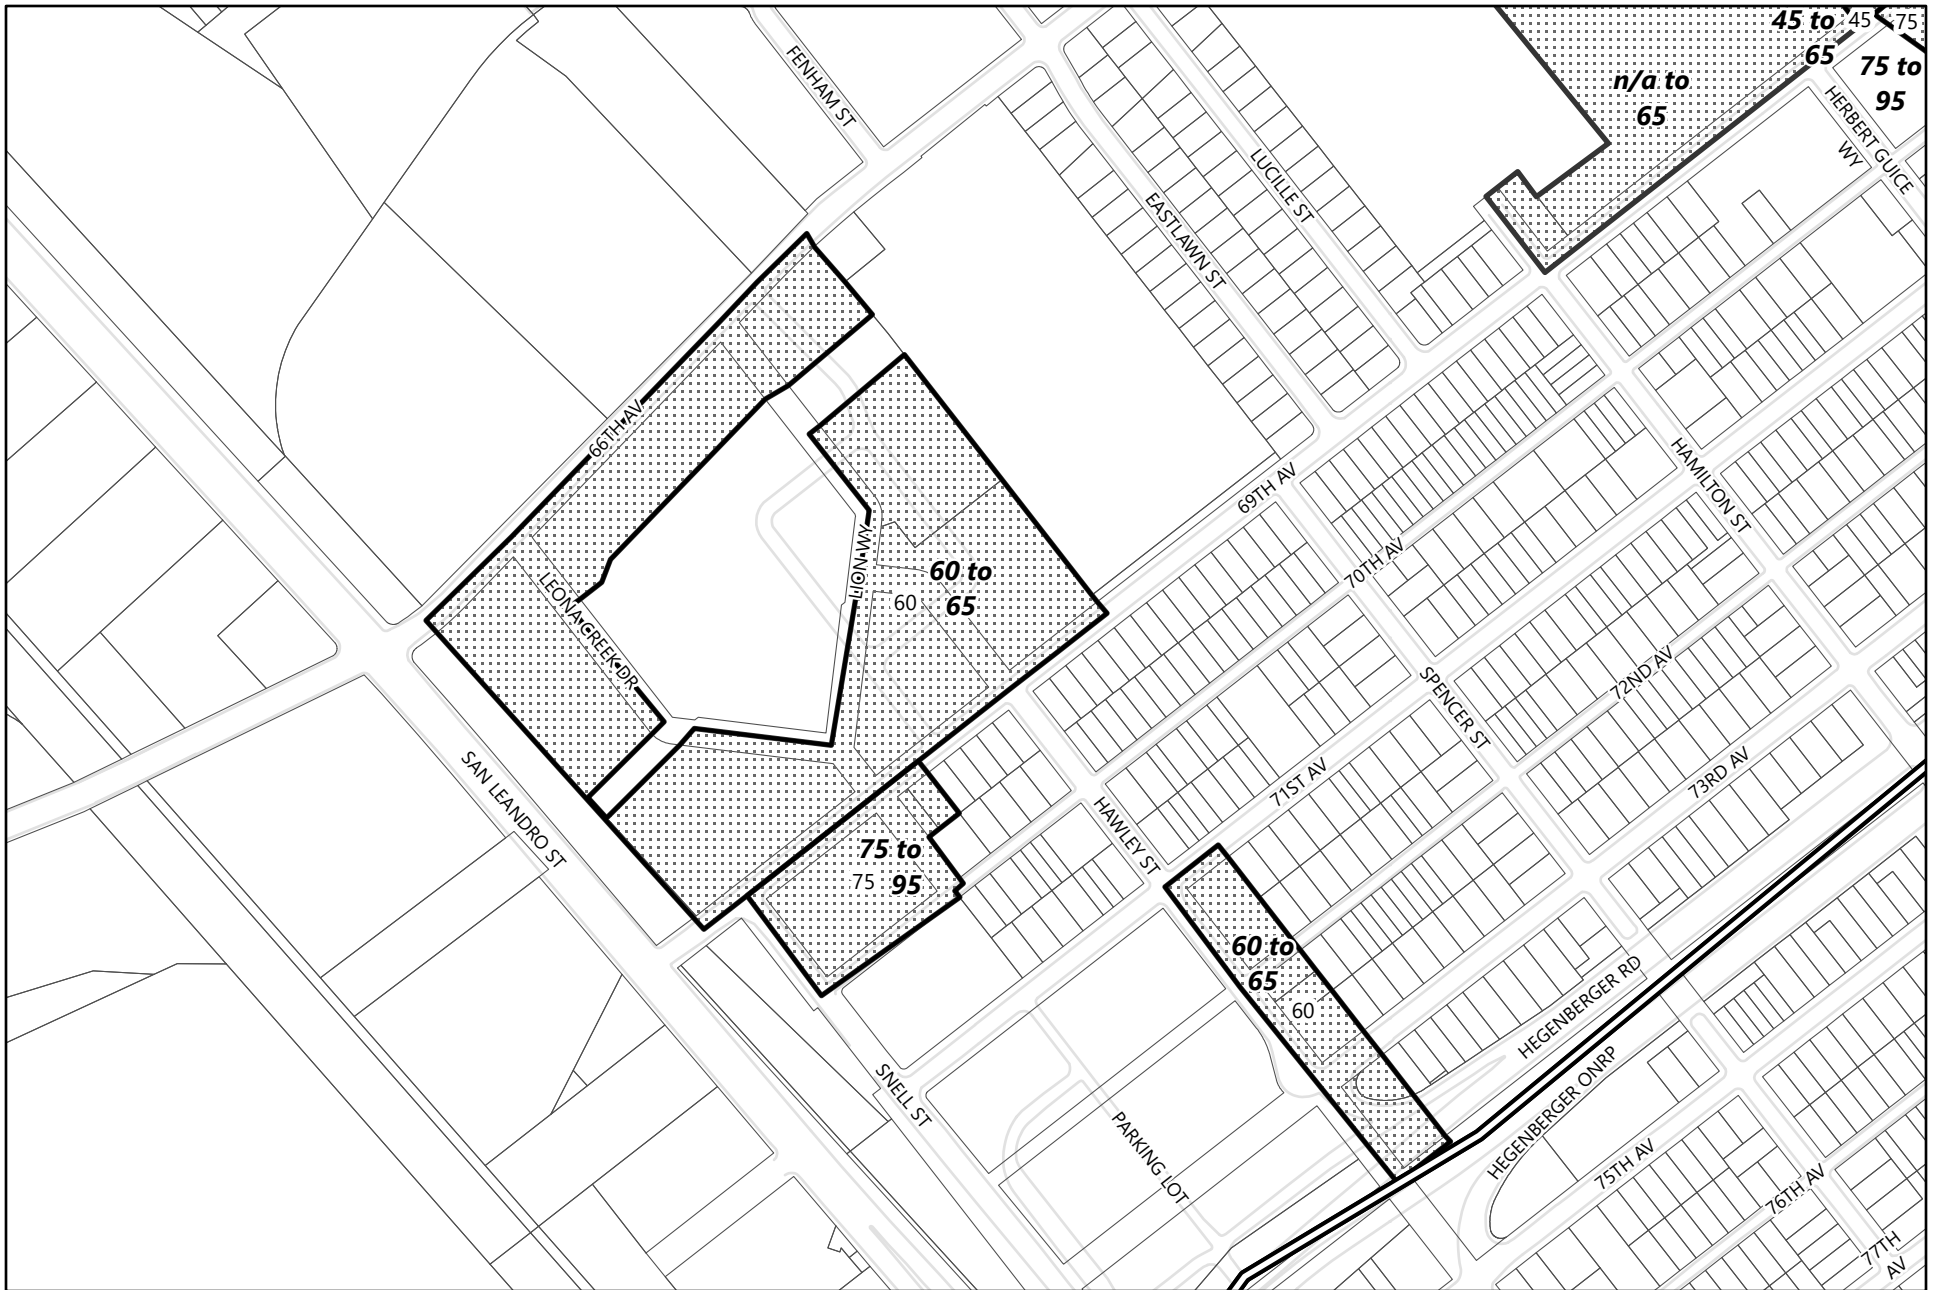

-  Areas of Zoning Change
-  Neighborhood Boundary

100
Feet

Zoning Map 6.3 (Melrose/Seminary/Coliseum)

General Plan Update Phase 1 Amendments

-  Areas of Zoning Change
-  Neighborhood Boundary
-  100 Feet
- 

Zoning Map 6.4 (Melrose/Seminary/Coliseum)

General Plan Update Phase 1 Amendments

-  Areas of Zoning Change
-  Neighborhood Boundary

100
Feet

Height Map 6.1 (Melrose/Seminary/Coliseum)

General Plan Update Phase 1 Amendments

-  Areas of Change
-  Existing Corridor Height Areas
-  Neighborhood Boundary

Height Map 6.2 (Melrose/Seminary/Coliseum)

General Plan Update Phase 1 Amendments

-  Areas of Change
-  Existing Corridor Height Areas
-  Neighborhood Boundary

Height Map 6.3 (Melrose/Seminary/Coliseum)

General Plan Update Phase 1 Amendments

-  Areas of Change
-  Existing Corridor Height Areas
-  Neighborhood Boundary

Height Map 6.4 (Melrose/Seminary/Coliseum)

General Plan Update Phase 1 Amendments