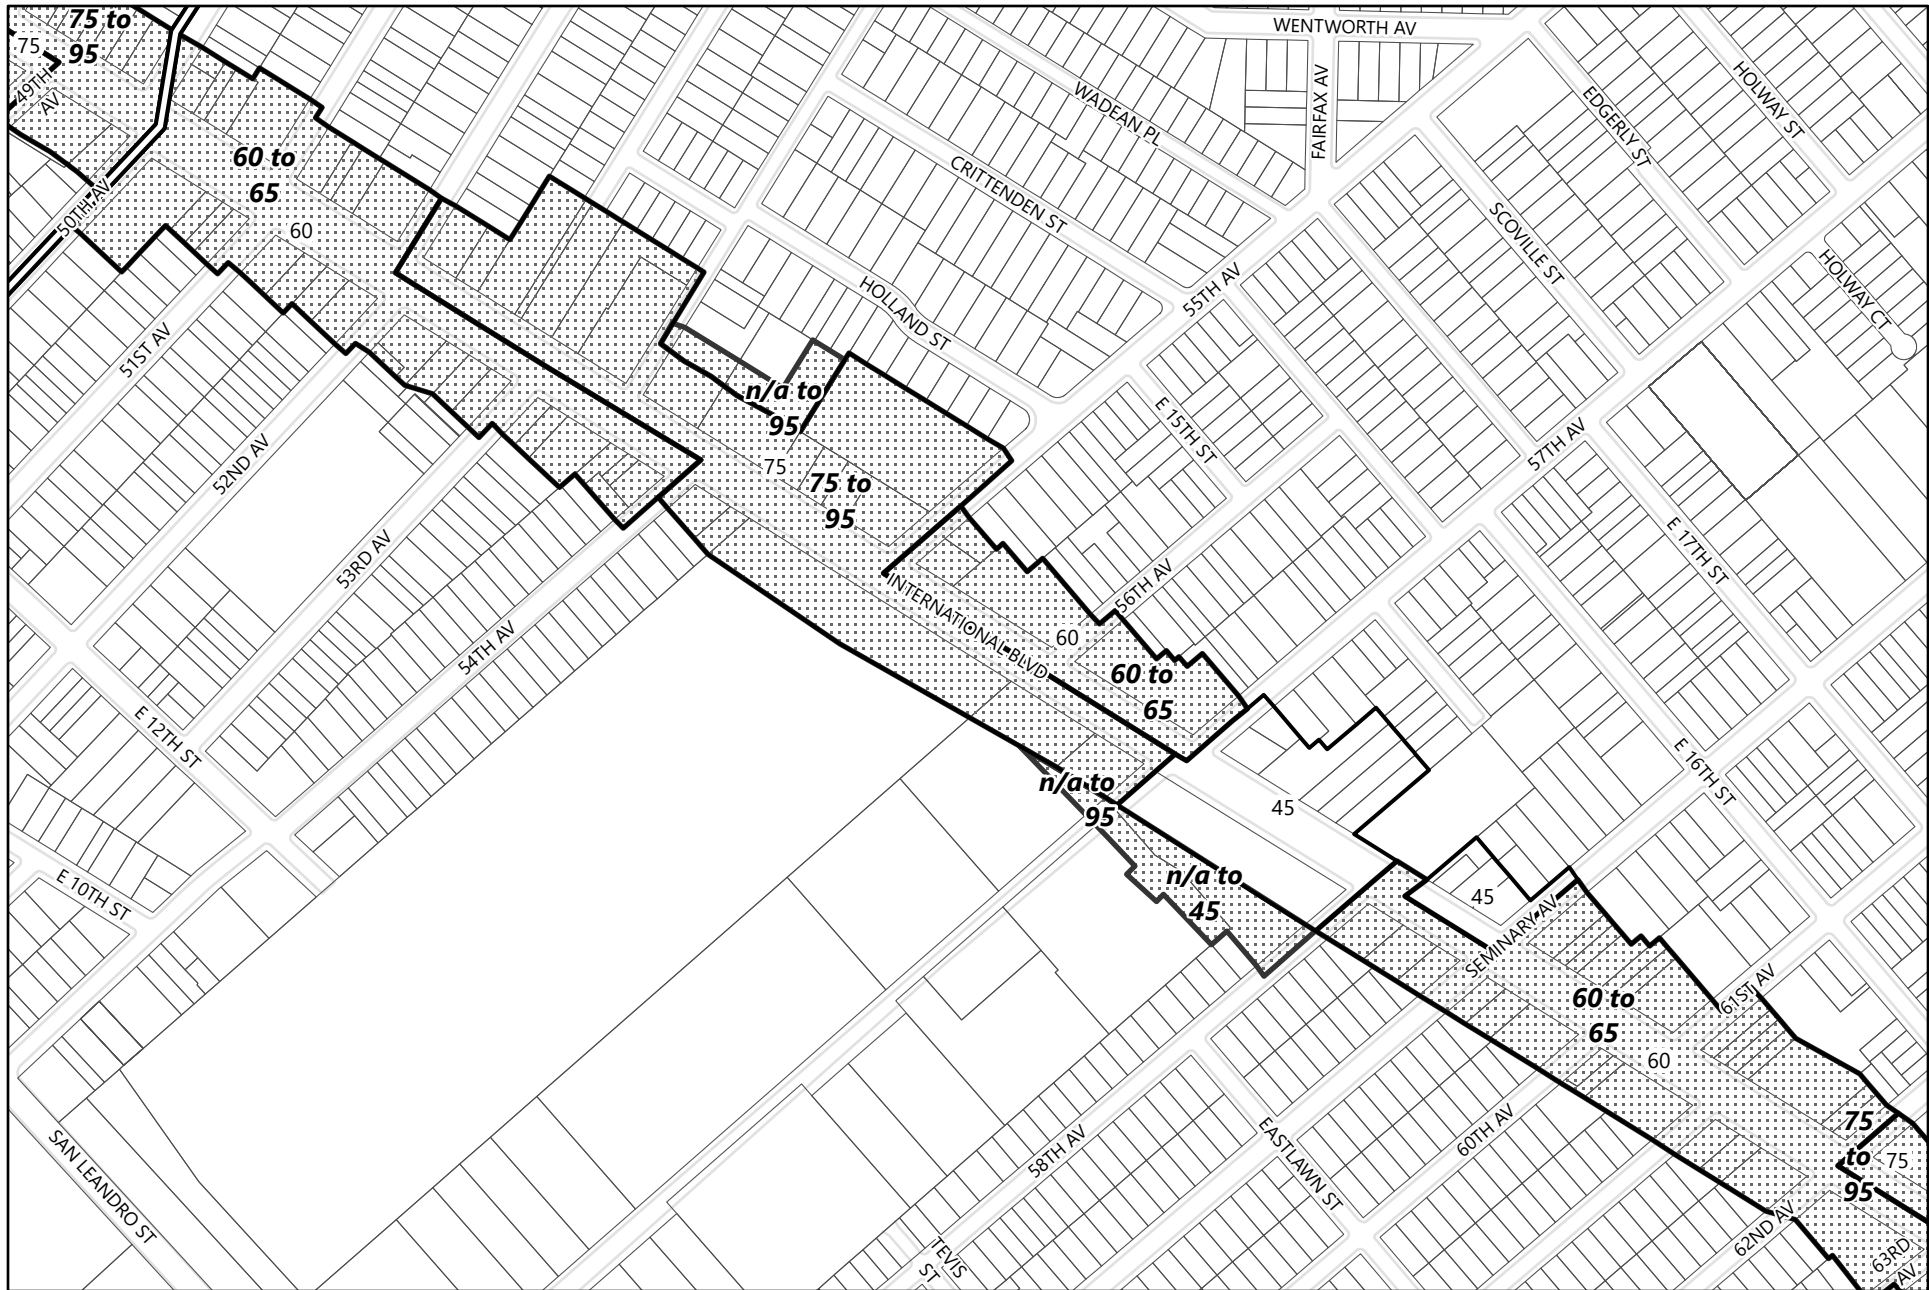

Zoning Map 6.1 (Melrose/Seminary/Coliseum)

General Plan Update Phase 1 Amendments

-  Areas of Zoning Change
-  Neighborhood Boundary

100
Feet

Zoning Map 6.2 (Melrose/Seminary/Coliseum)

General Plan Update Phase 1 Amendments

-  Areas of Zoning Change
-  Neighborhood Boundary

100
Feet

Zoning Map 6.3 (Melrose/Seminary/Coliseum)

General Plan Update Phase 1 Amendments

-  Areas of Zoning Change
-  Neighborhood Boundary
-  100 Feet
- 

Zoning Map 6.4 (Melrose/Seminary/Coliseum)

General Plan Update Phase 1 Amendments

-  Areas of Zoning Change
-  Neighborhood Boundary

100
Feet

Height Map 6.1 (Melrose/Seminary/Coliseum)

General Plan Update Phase 1 Amendments

-  Areas of Change
-  Existing Corridor Height Areas
-  Neighborhood Boundary

Height Map 6.2 (Melrose/Seminary/Coliseum)

General Plan Update Phase 1 Amendments

-  Areas of Change
-  Existing Corridor Height Areas
-  Neighborhood Boundary