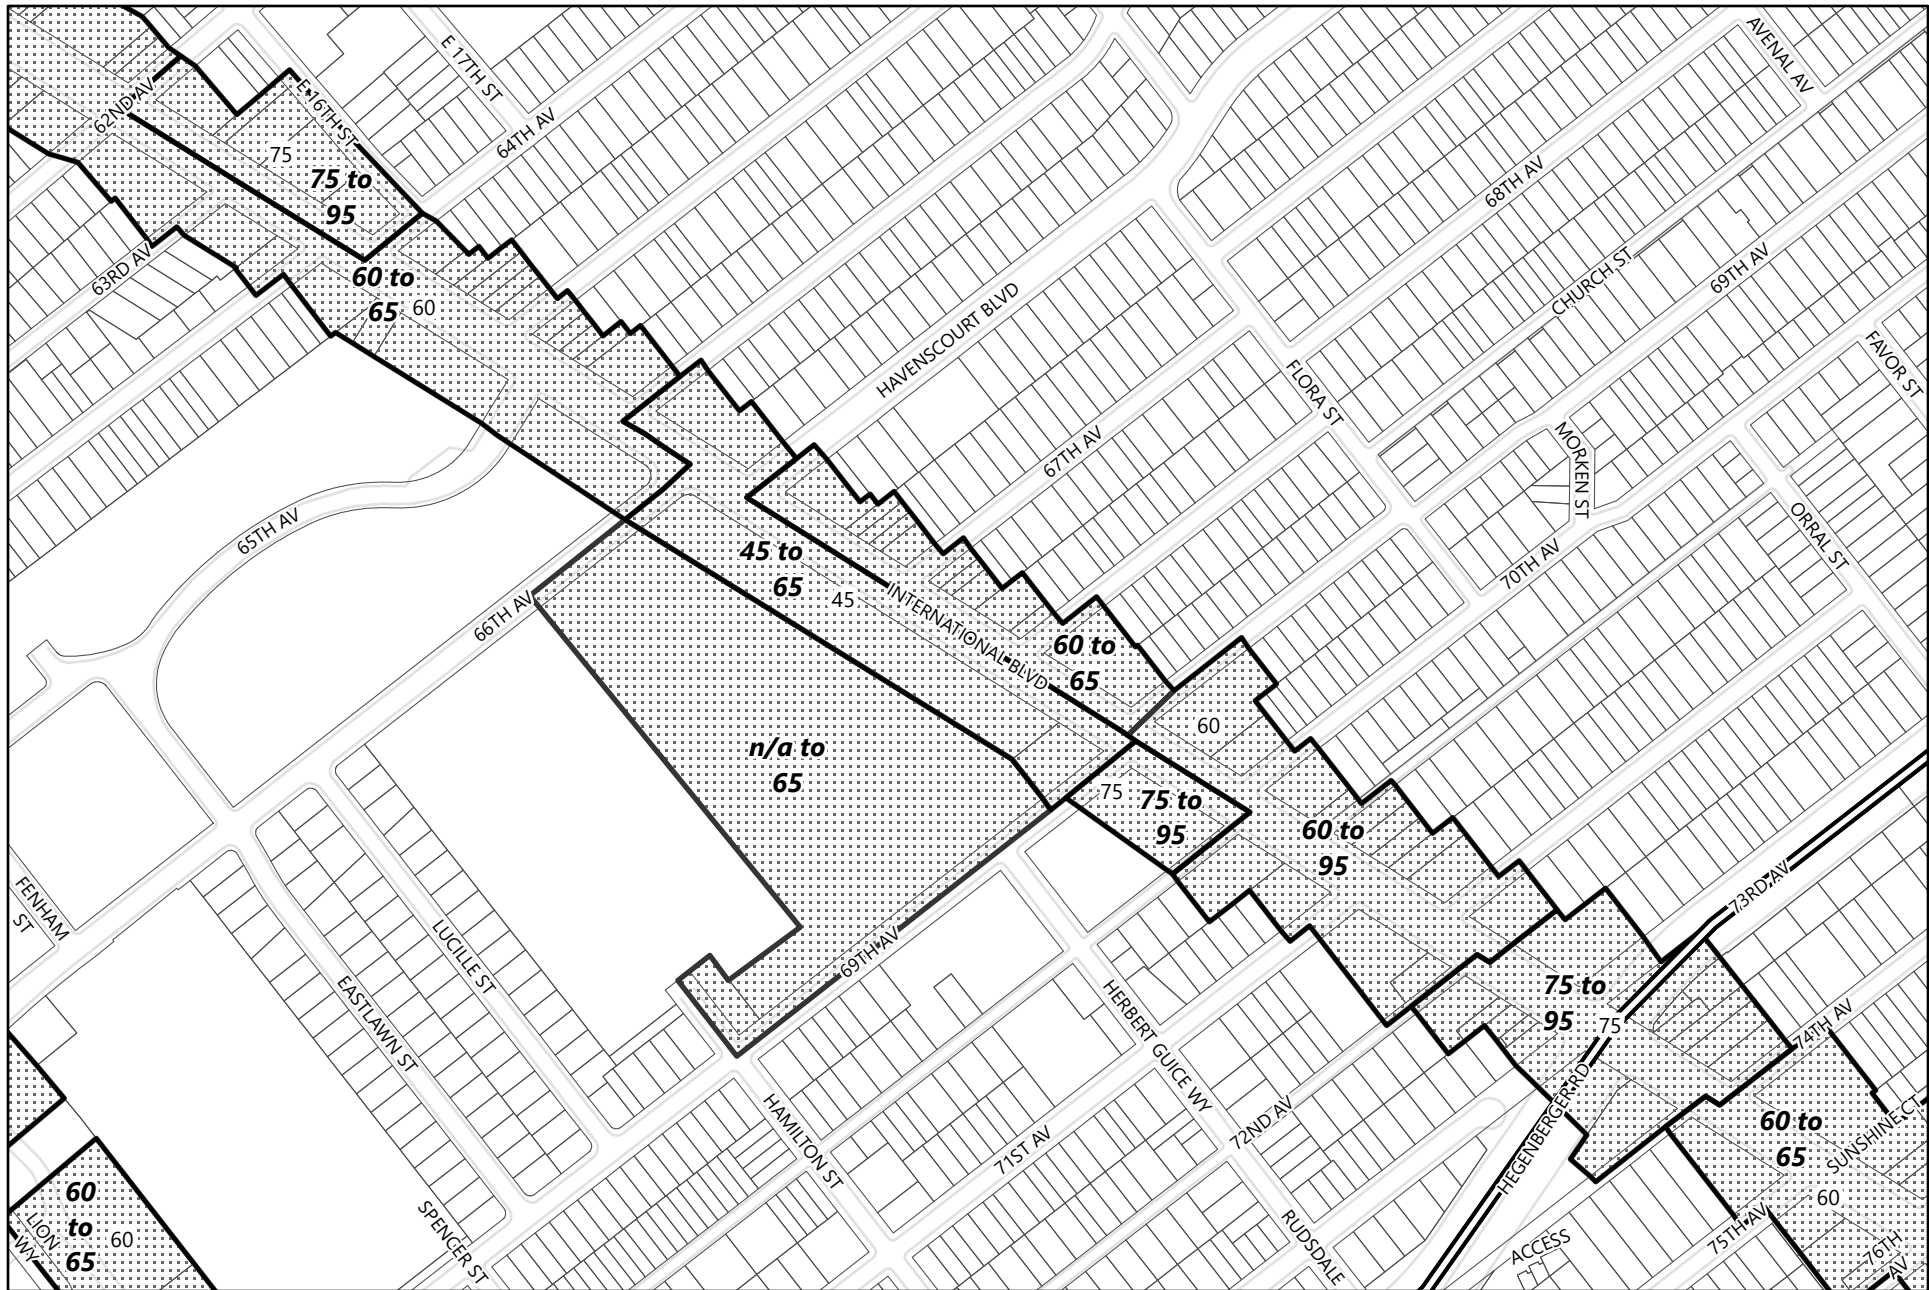

Zoning Map 6.1 (Melrose/Seminary/Coliseum)

General Plan Update Phase 1 Amendments

-  Areas of Zoning Change
-  Neighborhood Boundary

100
Feet

Zoning Map 6.2 (Melrose/Seminary/Coliseum)

General Plan Update Phase 1 Amendments

-  Areas of Zoning Change
-  Neighborhood Boundary

100
Feet

Zoning Map 6.3 (Melrose/Seminary/Coliseum)

General Plan Update Phase 1 Amendments

-  Areas of Zoning Change
-  Neighborhood Boundary
-  100 Feet
- 

Zoning Map 6.4 (Melrose/Seminary/Coliseum)

General Plan Update Phase 1 Amendments

-  Areas of Zoning Change
-  Neighborhood Boundary

100
Feet

Height Map 6.1 (Melrose/Seminary/Coliseum)

General Plan Update Phase 1 Amendments

-  Areas of Change
-  Existing Corridor Height Areas
-  Neighborhood Boundary

Height Map 6.2 (Melrose/Seminary/Coliseum)

General Plan Update Phase 1 Amendments

-  Areas of Change
-  Existing Corridor Height Areas
-  Neighborhood Boundary