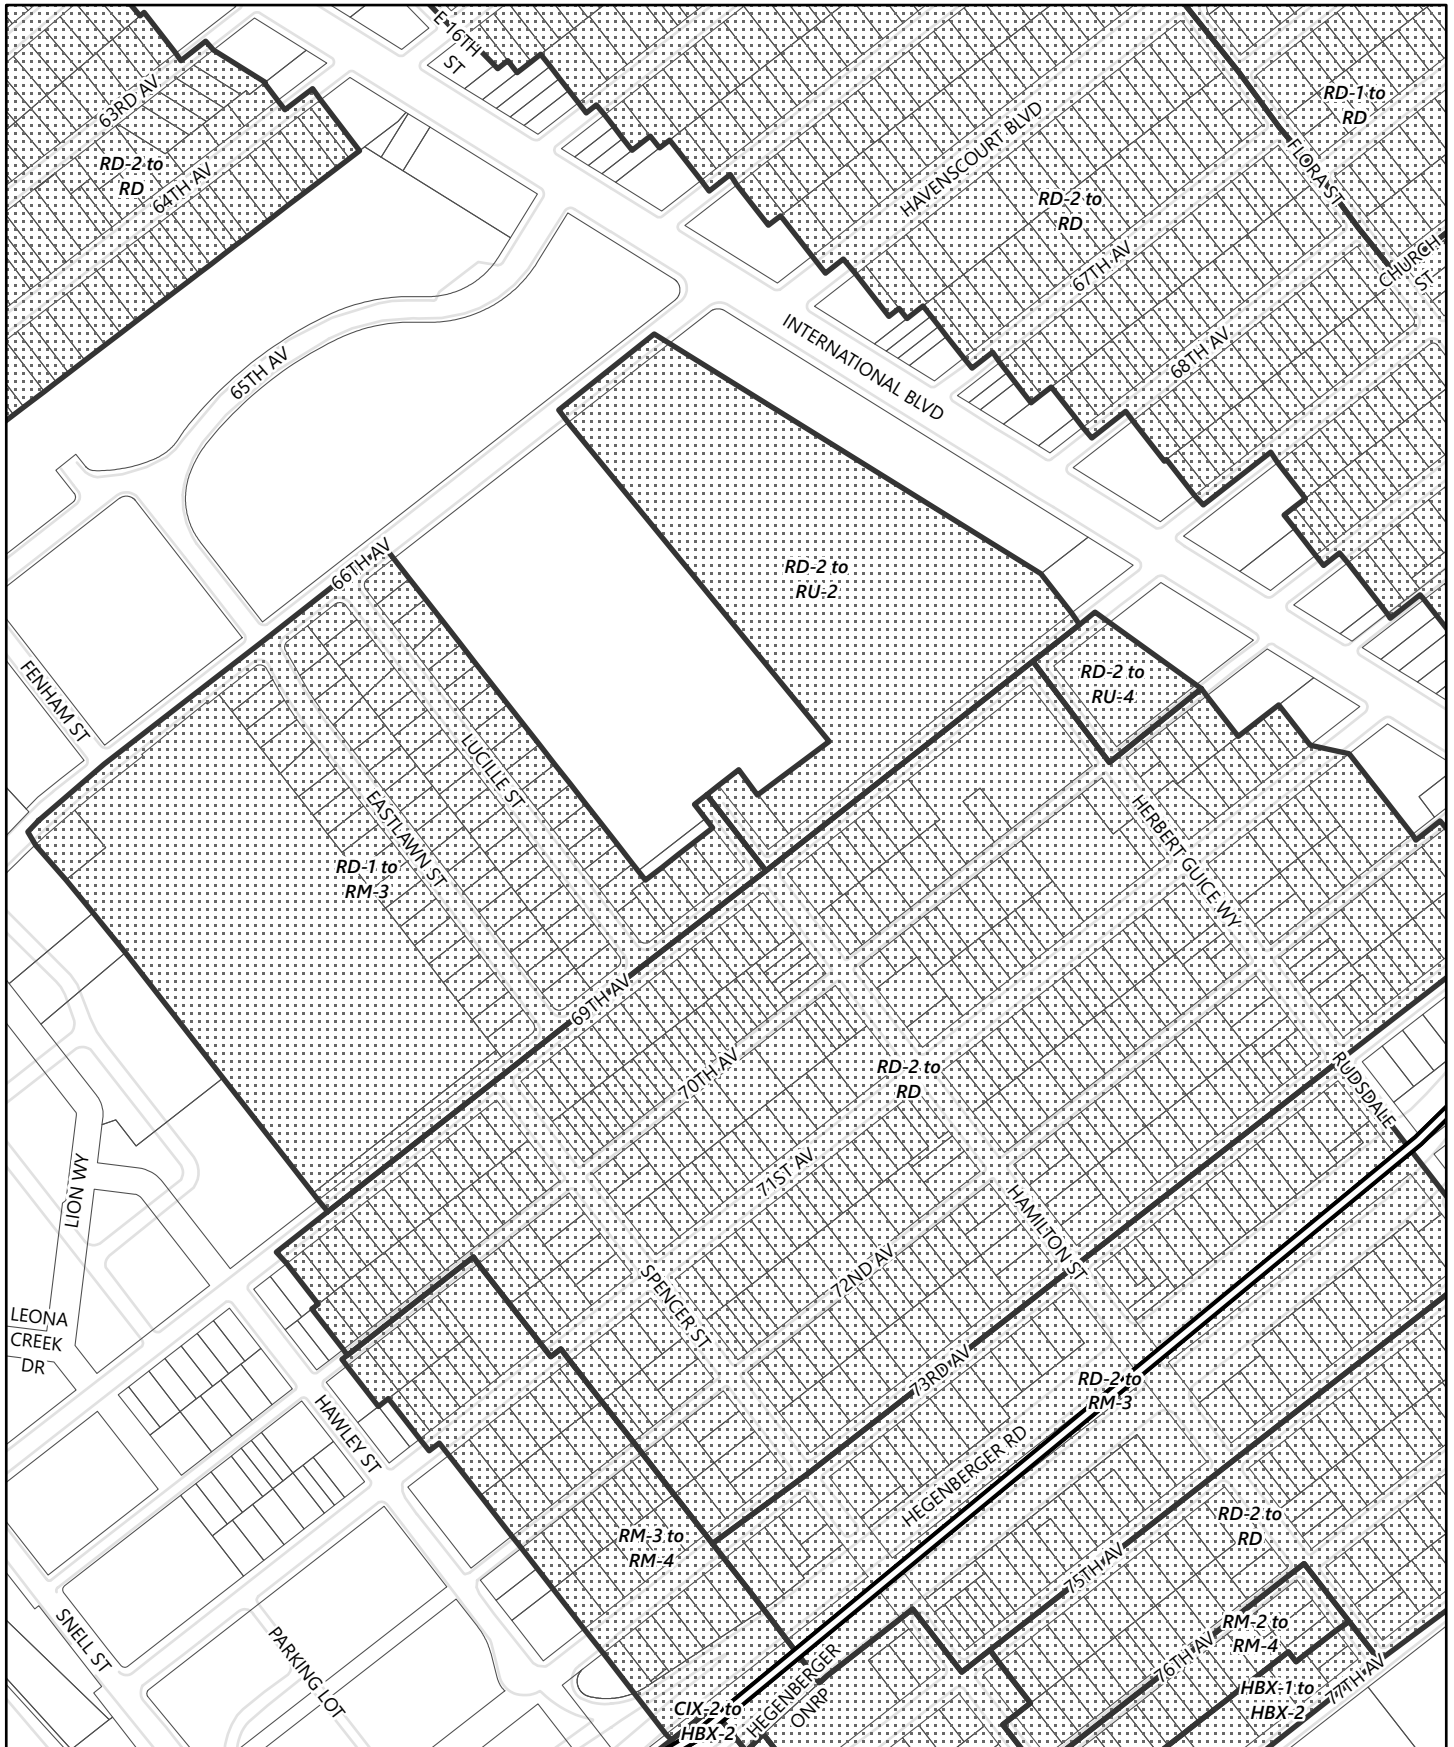

Zoning Map 6.1 (Melrose/Seminary/Coliseum)

General Plan Update Phase 1 Amendments

-  Areas of Zoning Change
-  Neighborhood Boundary

100
Feet

Zoning Map 6.2 (Melrose/Seminary/Coliseum)

General Plan Update Phase 1 Amendments

-  Areas of Zoning Change
-  Neighborhood Boundary

100
Feet

Zoning Map 6.3 (Melrose/Seminary/Coliseum)

General Plan Update Phase 1 Amendments

-  Areas of Zoning Change
-  Neighborhood Boundary
-  100 Feet
- 

Zoning Map 6.4 (Melrose/Seminary/Coliseum)

General Plan Update Phase 1 Amendments

-  Areas of Zoning Change
-  Neighborhood Boundary

100
Feet

Height Map 6.1 (Melrose/Seminary/Coliseum)

General Plan Update Phase 1 Amendments

-  Areas of Change
-  Existing Corridor Height Areas
-  Neighborhood Boundary

Height Map 6.2 (Melrose/Seminary/Coliseum)

General Plan Update Phase 1 Amendments

-  Areas of Change
-  Existing Corridor Height Areas
-  Neighborhood Boundary