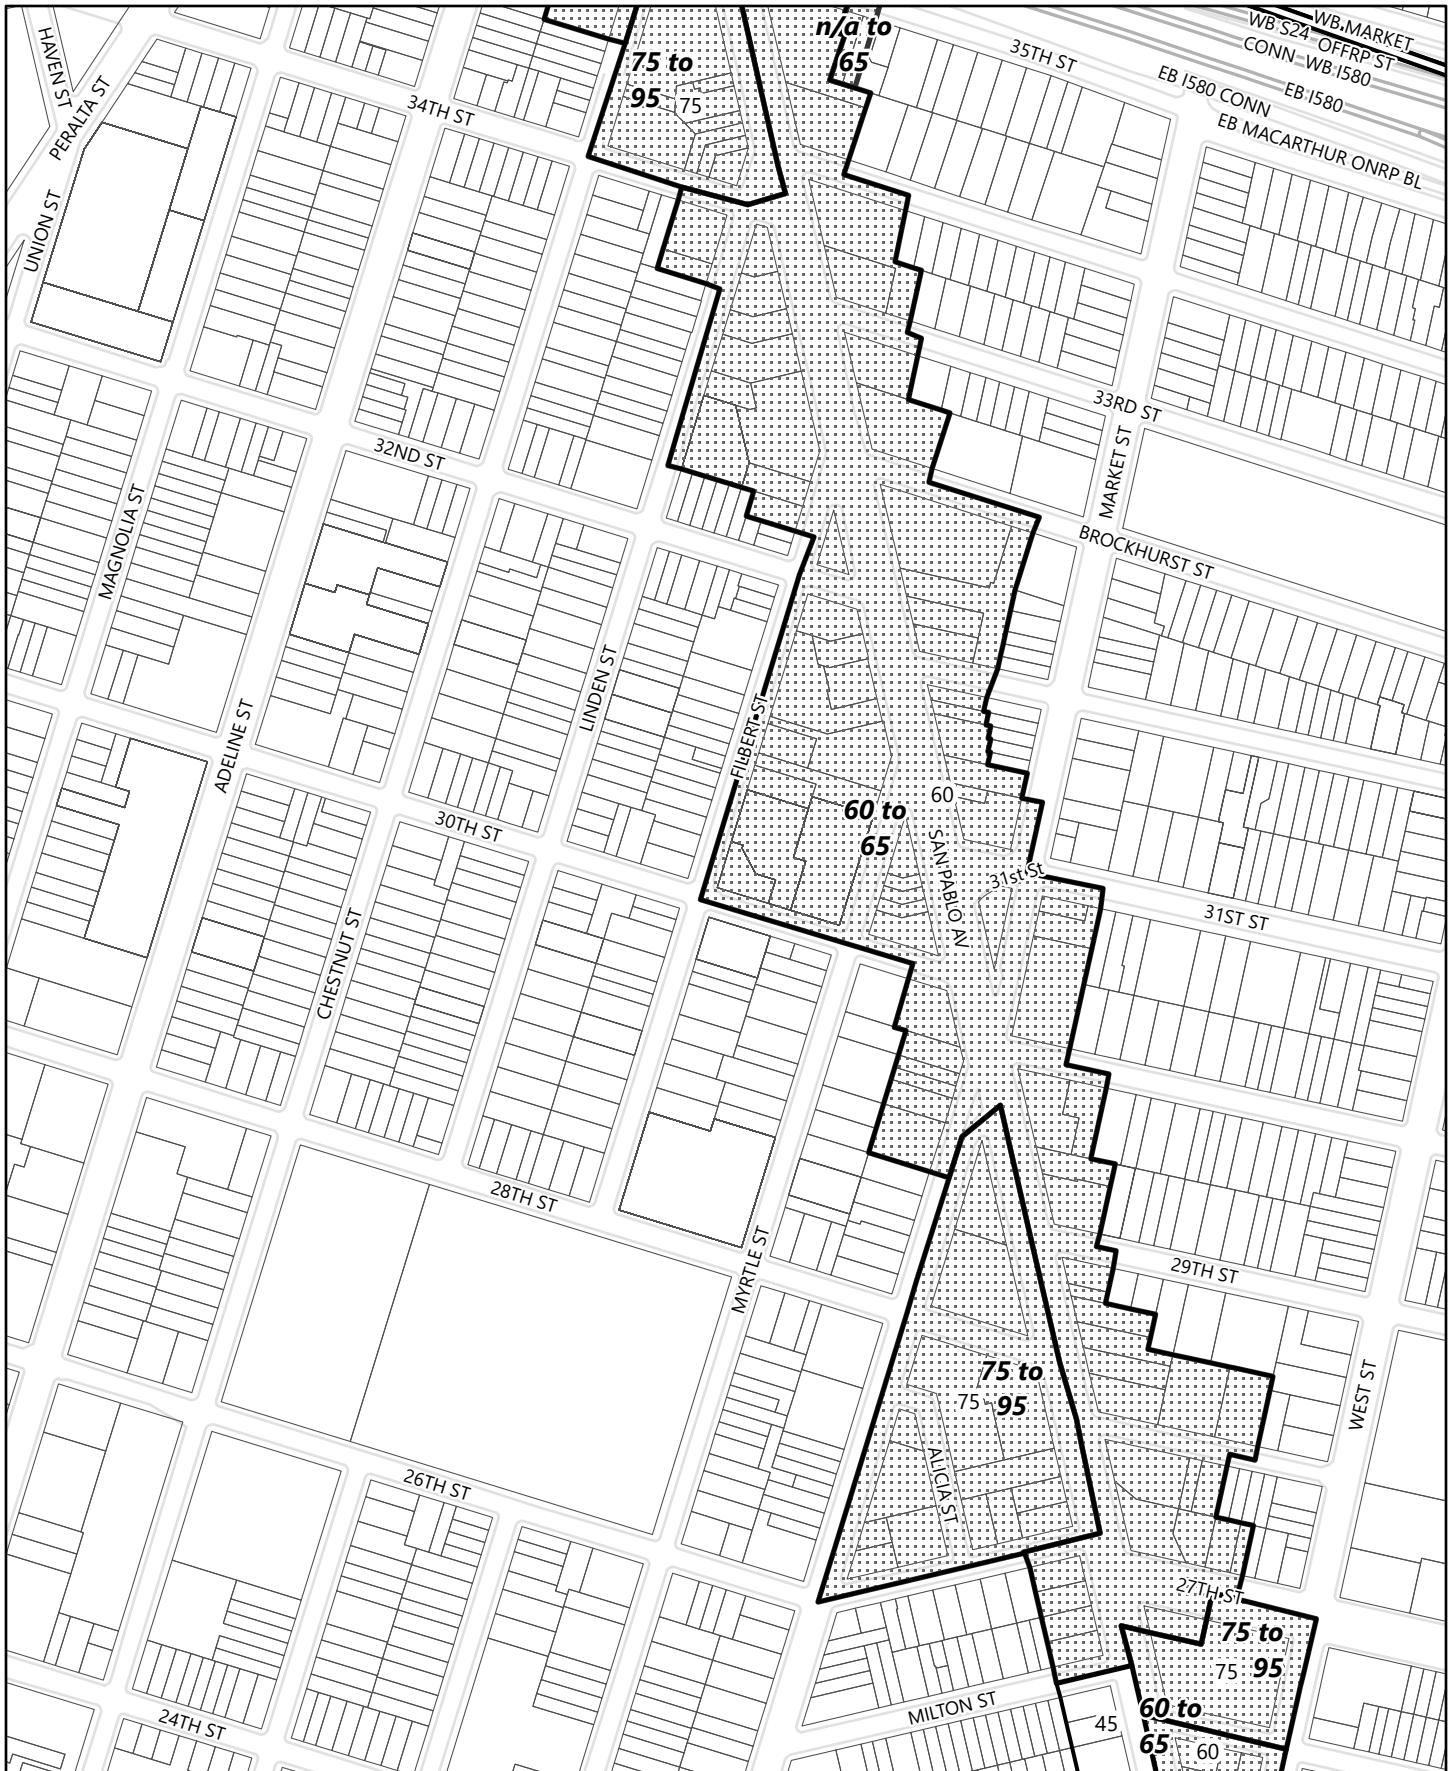

100
 Feet

Height Map 1.1 (West Oakland)

General Plan Update Phase 1 Amendments

-  Areas of Change
-  Existing Corridor Height Areas
-  Neighborhood Boundary

Height Map 1.2 (West Oakland)

General Plan Update Phase 1 Amendments

-  Areas of Change
-  Existing Corridor Height Areas
-  Neighborhood Boundary

Height Map 1.3 (West Oakland)

General Plan Update Phase 1 Amendments

-  Areas of Change
-  Existing Corridor Height Areas
-  Neighborhood Boundary

Height Map 1.4 (West Oakland)

General Plan Update Phase 1 Amendments

-  Areas of Change
-  Existing Corridor Height Areas
-  Neighborhood Boundary

Height Map 1.5 (West Oakland)

General Plan Update Phase 1 Amendments

-  Areas of Change
-  Existing Corridor Height Areas
-  Neighborhood Boundary

Height Map 1.6 (West Oakland)
General Plan Update Phase 1 Amendments

-  Existing Corridor Height Areas
-  Areas of Change
-  Neighborhood Boundary