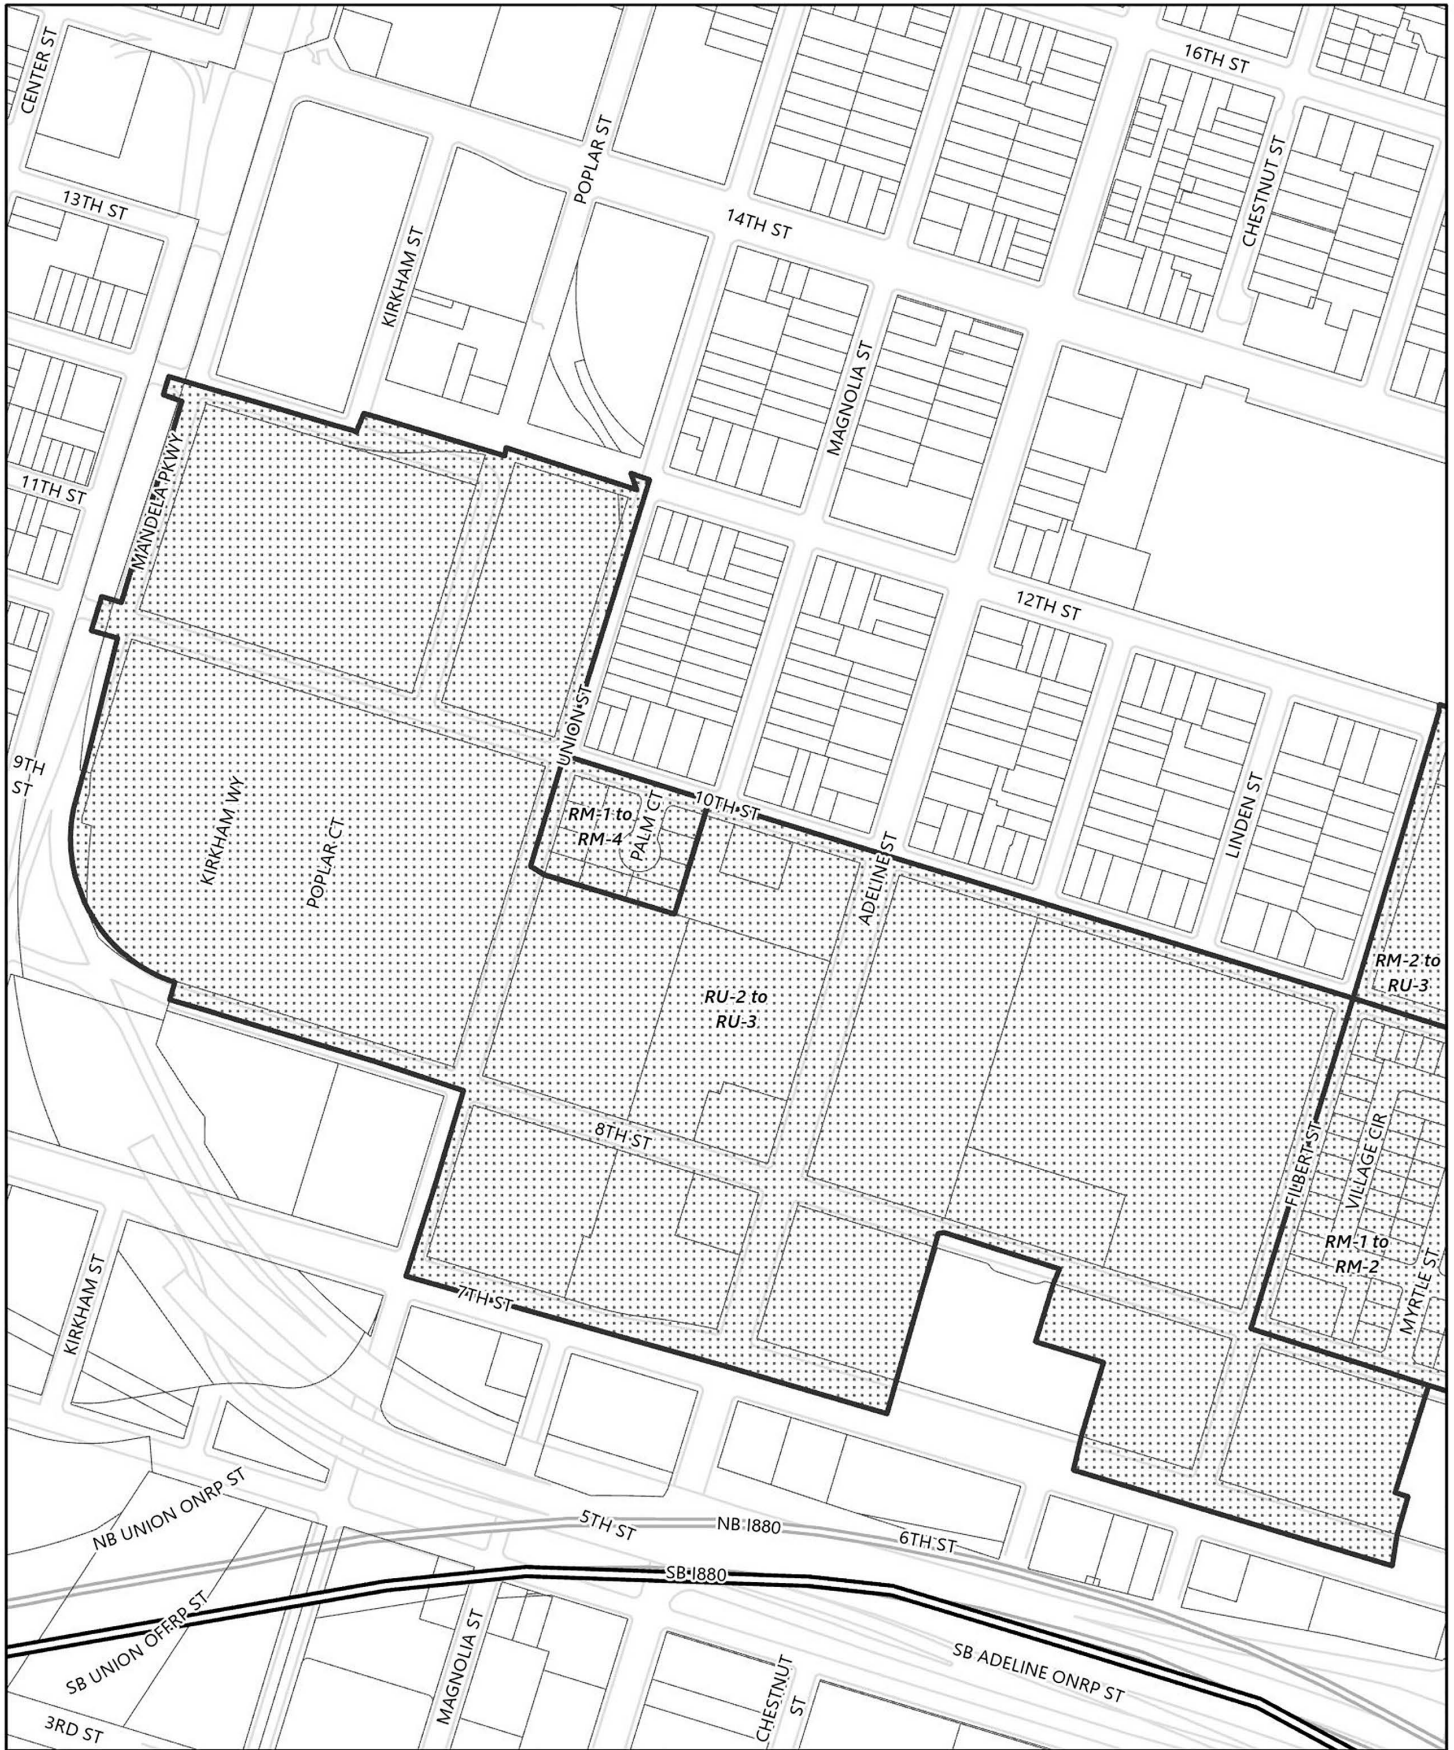

Zoning Map 1.1 (West Oakland)

General Plan Update Phase 1 Amendments

Planning & Building Department, April 12, 2023

- Areas of Zoning Change
- Neighborhood Boundary

100
Feet

Zoning Map 1.2 (West Oakland)

General Plan Update Phase 1 Amendments

-  Areas of Zoning Change
-  Neighborhood Boundary

100
 Feet

Zoning Map 1.3 (West Oakland)

General Plan Update Phase 1 Amendments

-  Areas of Zoning Change
-  Neighborhood Boundary

100
 Feet

Zoning Map 1.4 (West Oakland)

General Plan Update Phase 1 Amendments

-  Areas of Zoning Change
-  Neighborhood Boundary

100
 Feet

Zoning Map 1.5 (West Oakland)

General Plan Update Phase 1 Amendments

-  Areas of Zoning Change
-  Neighborhood Boundary

100
 Feet

Height Map 1.1 (West Oakland)

General Plan Update Phase 1 Amendments

-  Areas of Change
-  Existing Corridor Height Areas
-  Neighborhood Boundary

Height Map 1.2 (West Oakland)

General Plan Update Phase 1 Amendments