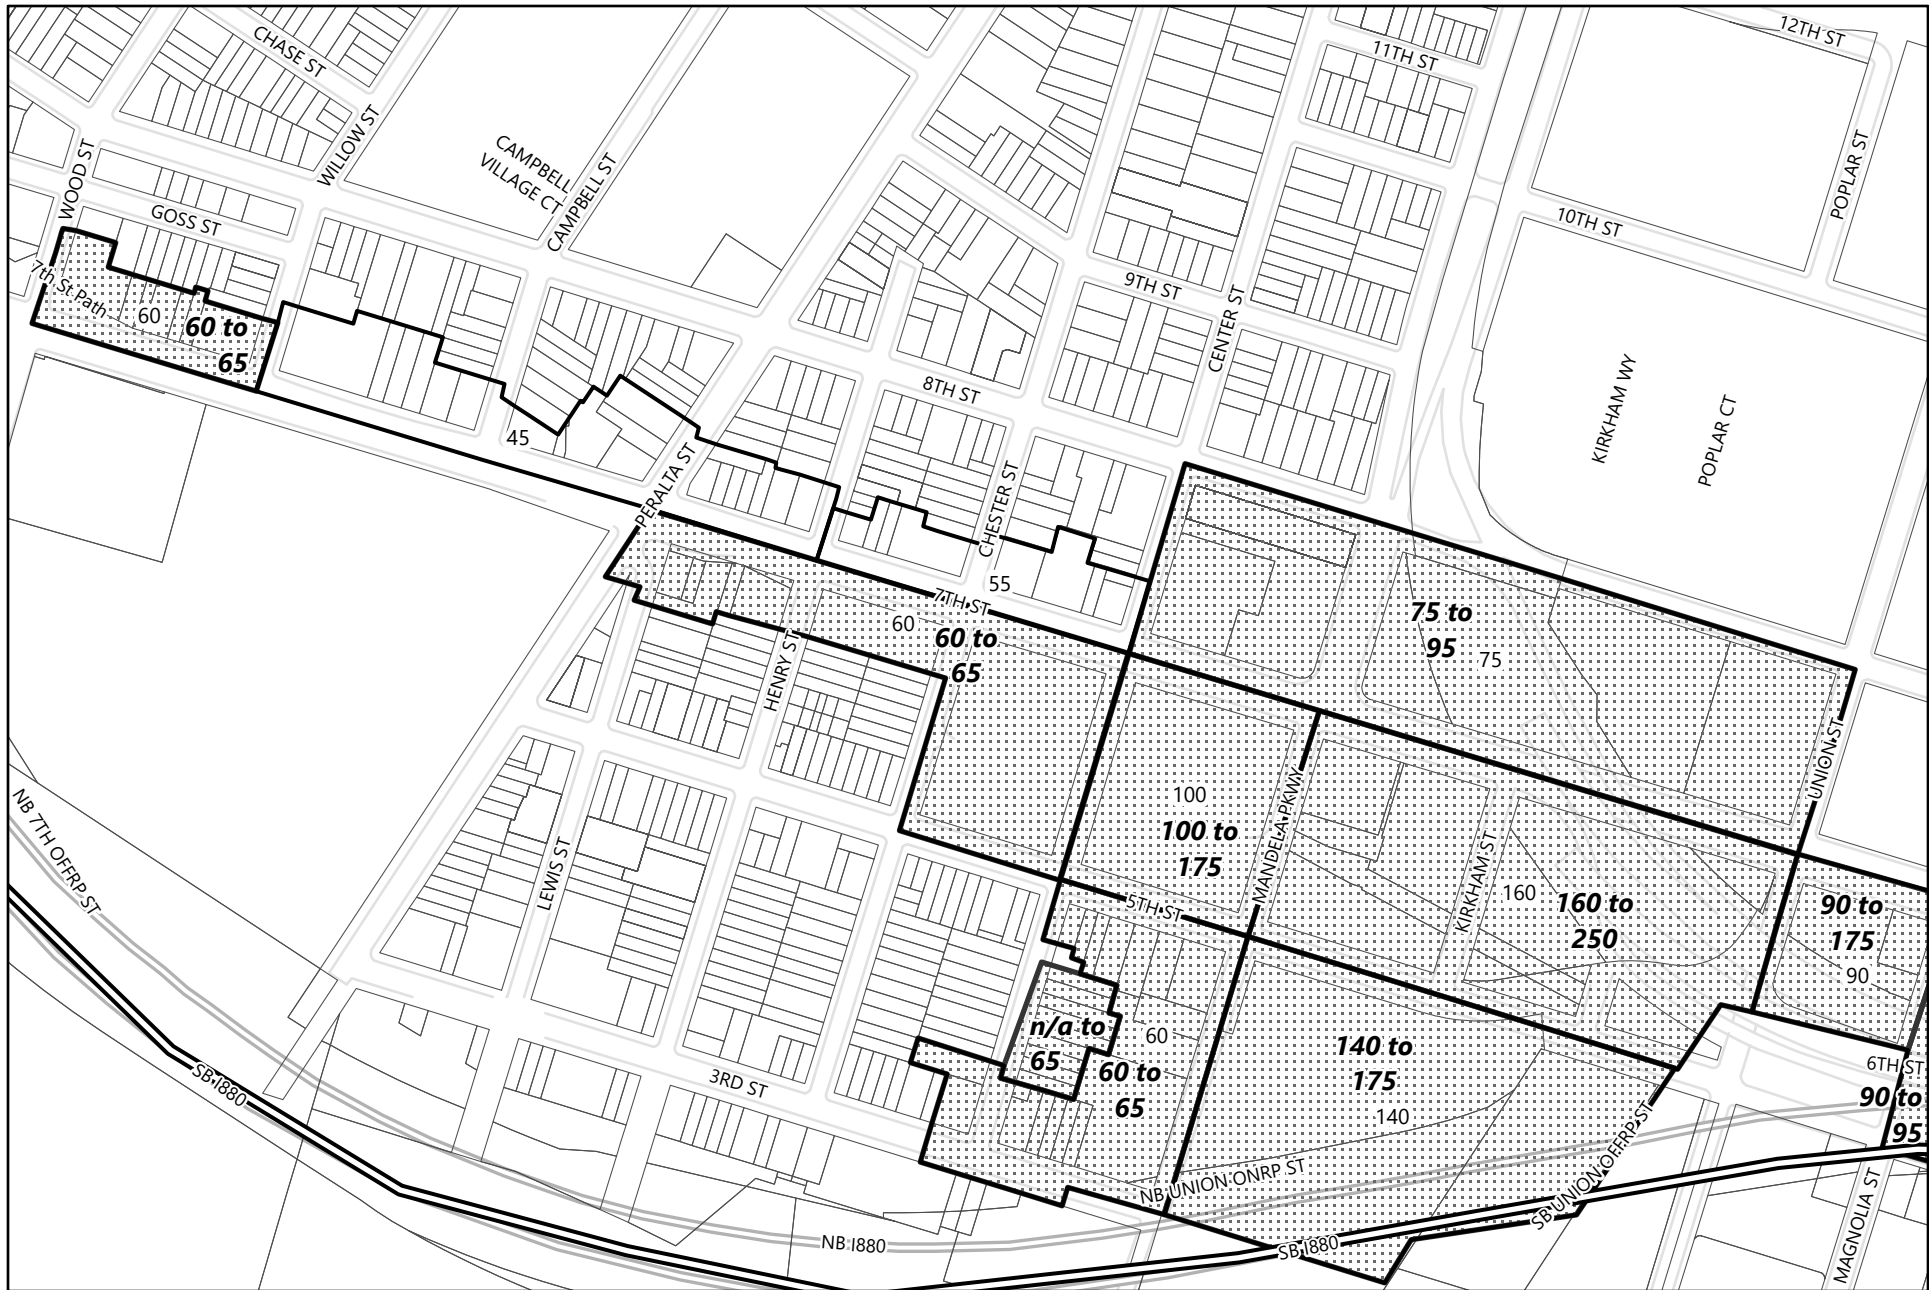

-  Areas of Zoning Change
-  Neighborhood Boundary

100
 Feet

Zoning Map 1.3 (West Oakland)

General Plan Update Phase 1 Amendments

-  Areas of Zoning Change
-  Neighborhood Boundary

100
 Feet

Zoning Map 1.4 (West Oakland)

General Plan Update Phase 1 Amendments

-  Areas of Zoning Change
-  Neighborhood Boundary

100
 Feet

Zoning Map 1.5 (West Oakland)

General Plan Update Phase 1 Amendments

-  Areas of Zoning Change
-  Neighborhood Boundary

100
 Feet

Height Map 1.1 (West Oakland)

General Plan Update Phase 1 Amendments

-  Areas of Change
-  Existing Corridor Height Areas
-  Neighborhood Boundary

Height Map 1.2 (West Oakland)

General Plan Update Phase 1 Amendments

-  Areas of Change
-  Existing Corridor Height Areas
-  Neighborhood Boundary

Height Map 1.3 (West Oakland)

General Plan Update Phase 1 Amendments

-  Areas of Change
-  Existing Corridor Height Areas
-  Neighborhood Boundary