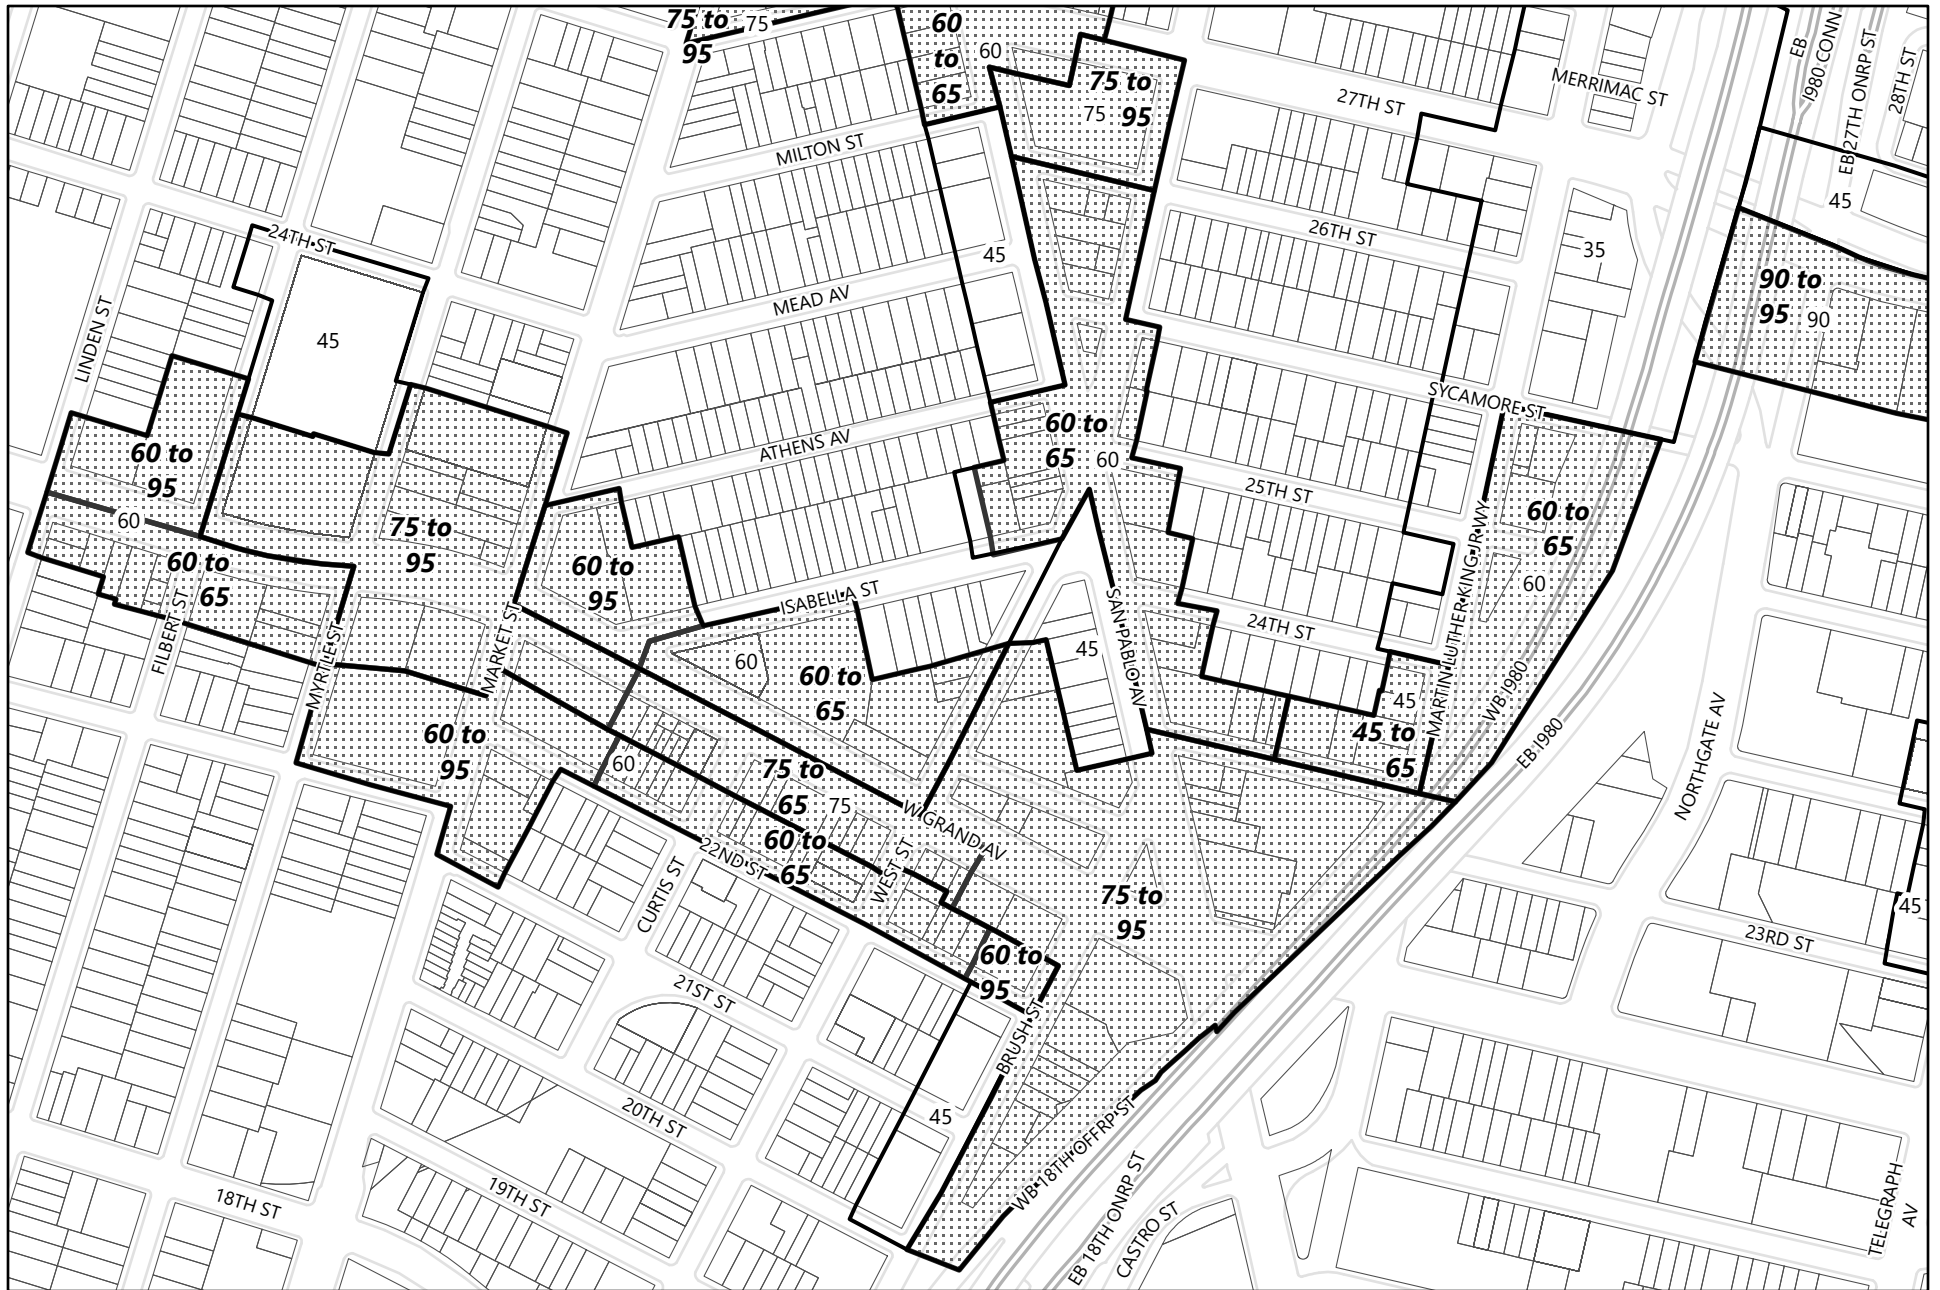

-  Areas of Zoning Change
-  Neighborhood Boundary

100
 Feet

Zoning Map 1.3 (West Oakland)

General Plan Update Phase 1 Amendments

-  Areas of Zoning Change
-  Neighborhood Boundary

100
 Feet

Zoning Map 1.4 (West Oakland)

General Plan Update Phase 1 Amendments

-  Areas of Zoning Change
-  Neighborhood Boundary

100
 Feet

Zoning Map 1.5 (West Oakland)

General Plan Update Phase 1 Amendments

-  Areas of Zoning Change
-  Neighborhood Boundary

100
 Feet

Height Map 1.1 (West Oakland)

General Plan Update Phase 1 Amendments

-  Areas of Change
-  Existing Corridor Height Areas
-  Neighborhood Boundary

Height Map 1.2 (West Oakland)

General Plan Update Phase 1 Amendments

-  Areas of Change
-  Existing Corridor Height Areas
-  Neighborhood Boundary

Height Map 1.3 (West Oakland)

General Plan Update Phase 1 Amendments

-  Areas of Change
-  Existing Corridor Height Areas
-  Neighborhood Boundary