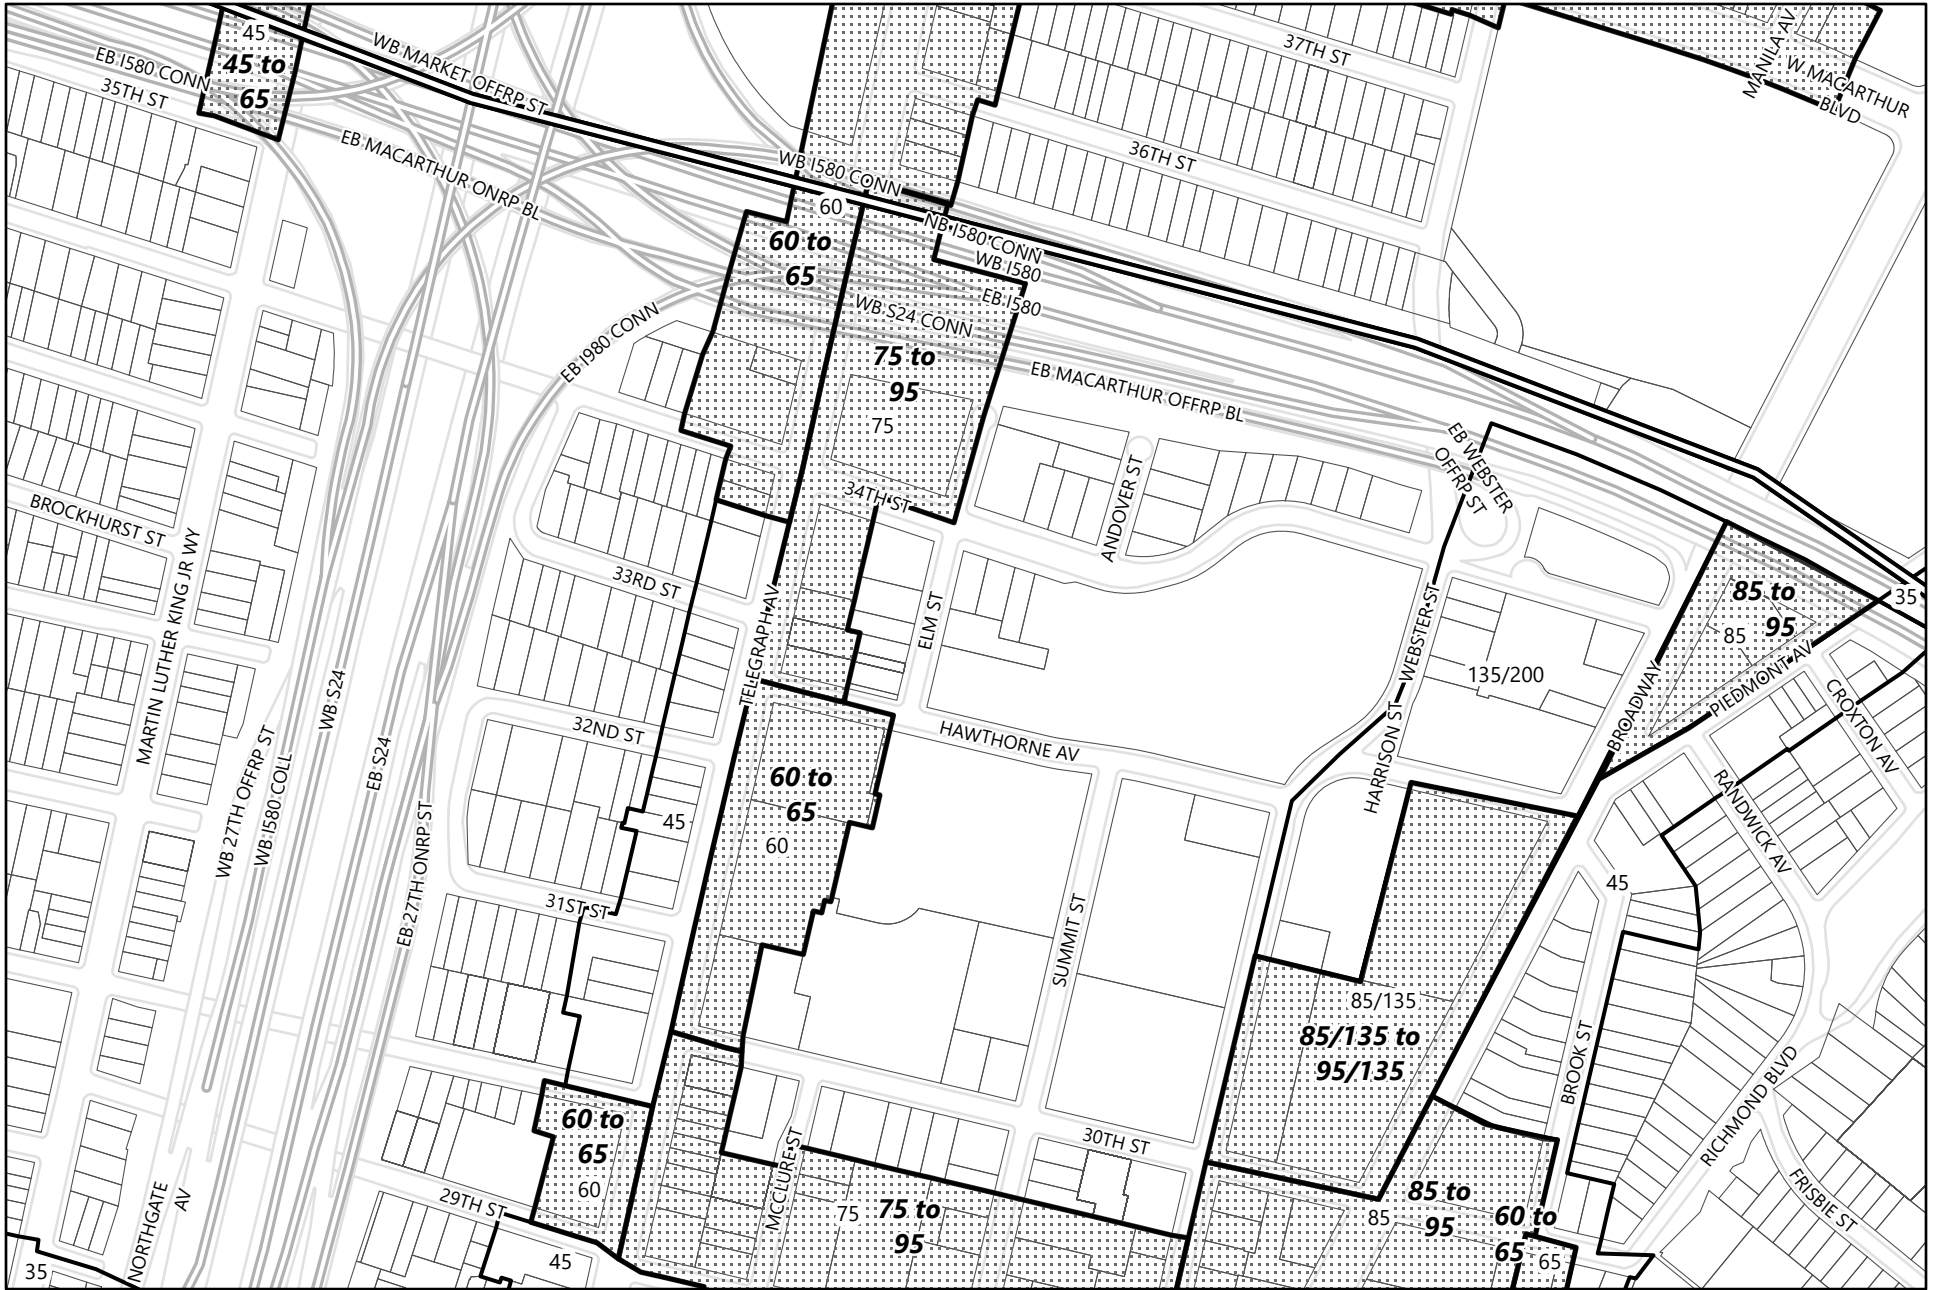

General Plan Update Phase 1 Amendments

-  Areas of Zoning Change
-  Neighborhood Boundary

100
 Feet

Zoning Map 1.5 (West Oakland)

General Plan Update Phase 1 Amendments

-  Areas of Zoning Change
-  Neighborhood Boundary

100
 Feet

Height Map 1.1 (West Oakland)

General Plan Update Phase 1 Amendments

-  Areas of Change
-  Existing Corridor Height Areas
-  Neighborhood Boundary

Height Map 1.2 (West Oakland)

General Plan Update Phase 1 Amendments

-  Areas of Change
-  Existing Corridor Height Areas
-  Neighborhood Boundary

Height Map 1.3 (West Oakland)

General Plan Update Phase 1 Amendments

-  Areas of Change
-  Existing Corridor Height Areas
-  Neighborhood Boundary

Height Map 1.4 (West Oakland)

General Plan Update Phase 1 Amendments

-  Areas of Change
-  Existing Corridor Height Areas
-  Neighborhood Boundary

Height Map 1.5 (West Oakland)

General Plan Update Phase 1 Amendments