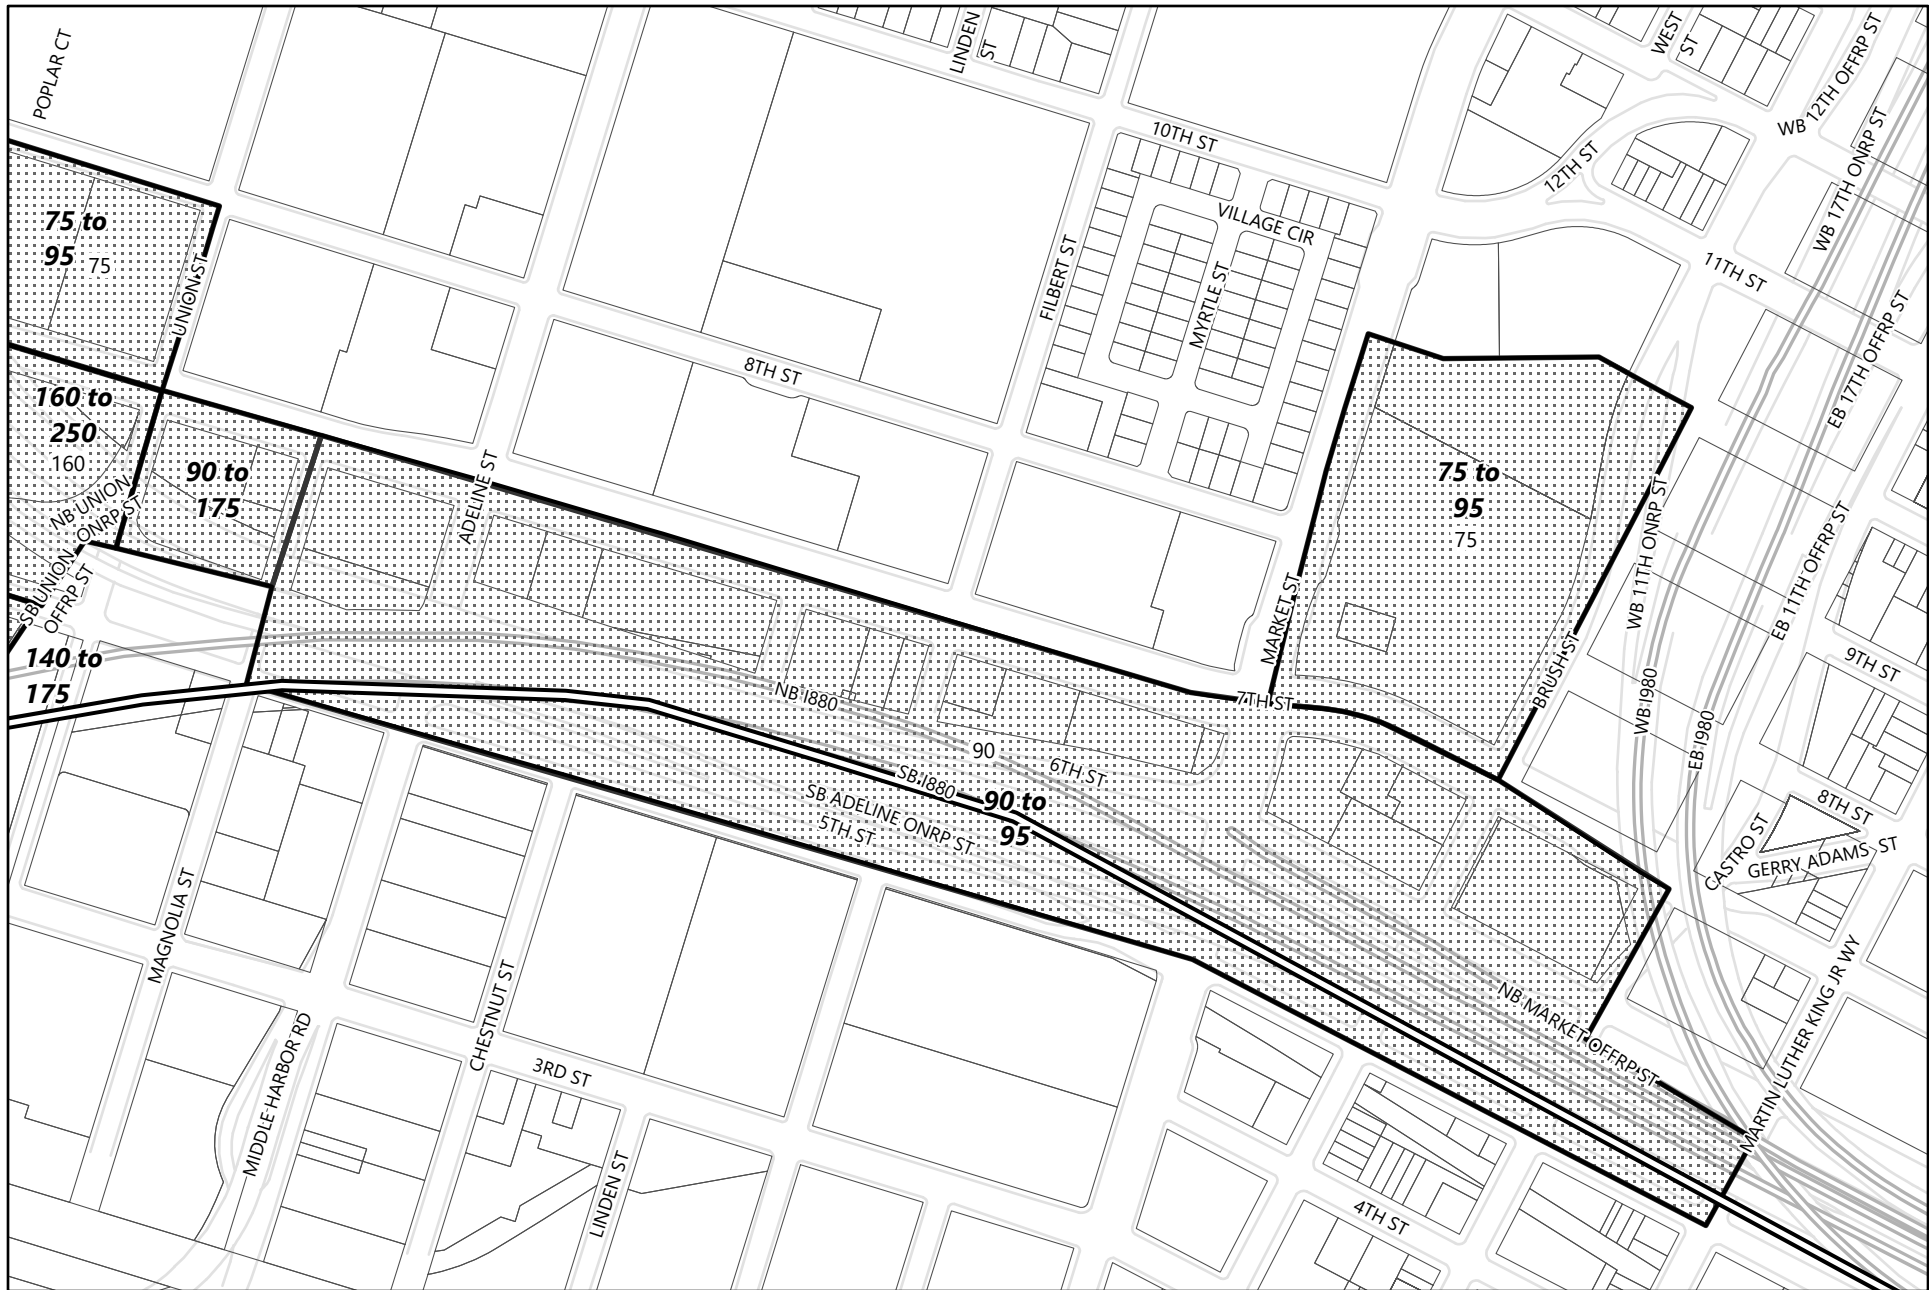

-  Areas of Zoning Change
-  Neighborhood Boundary

100
 Feet

Zoning Map 1.3 (West Oakland)

General Plan Update Phase 1 Amendments

-  Areas of Zoning Change
-  Neighborhood Boundary

100
 Feet

Zoning Map 1.4 (West Oakland)

General Plan Update Phase 1 Amendments

-  Areas of Zoning Change
-  Neighborhood Boundary

100
 Feet

Zoning Map 1.5 (West Oakland)

General Plan Update Phase 1 Amendments

-  Areas of Zoning Change
-  Neighborhood Boundary

100
 Feet

Height Map 1.1 (West Oakland)

General Plan Update Phase 1 Amendments

-  Areas of Change
-  Existing Corridor Height Areas
-  Neighborhood Boundary

Height Map 1.2 (West Oakland)

General Plan Update Phase 1 Amendments

-  Areas of Change
-  Existing Corridor Height Areas
-  Neighborhood Boundary

Height Map 1.3 (West Oakland)

General Plan Update Phase 1 Amendments

-  Areas of Change
-  Existing Corridor Height Areas
-  Neighborhood Boundary