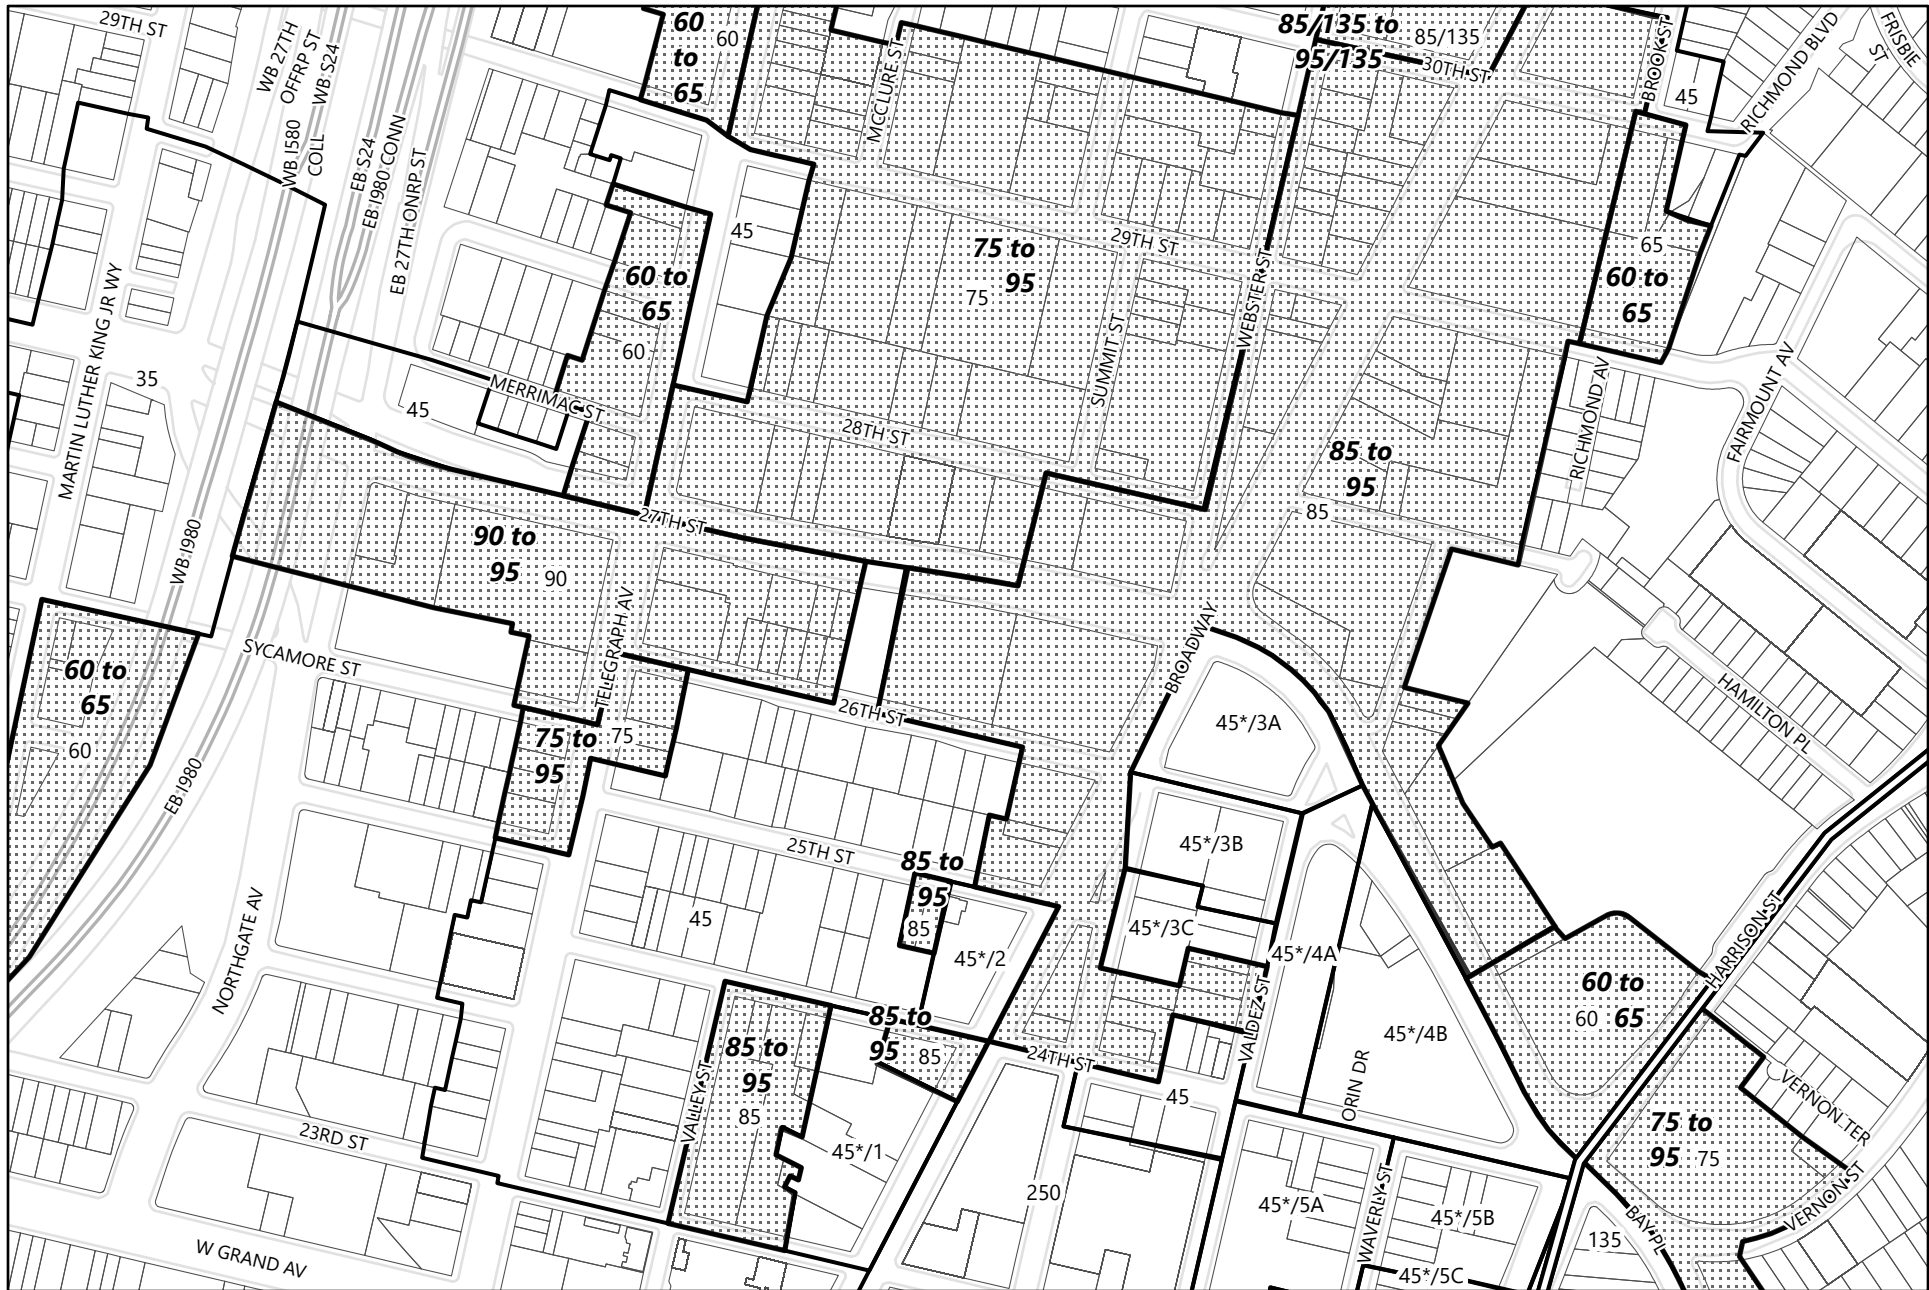

General Plan Update Phase 1 Amendments

-  Areas of Zoning Change
-  Neighborhood Boundary

100
 Feet

Zoning Map 1.5 (West Oakland)

General Plan Update Phase 1 Amendments

-  Areas of Zoning Change
-  Neighborhood Boundary

100
 Feet

Height Map 1.1 (West Oakland)

General Plan Update Phase 1 Amendments

-  Areas of Change
-  Existing Corridor Height Areas
-  Neighborhood Boundary

Height Map 1.2 (West Oakland)

General Plan Update Phase 1 Amendments

-  Areas of Change
-  Existing Corridor Height Areas
-  Neighborhood Boundary

Height Map 1.3 (West Oakland)

General Plan Update Phase 1 Amendments

-  Areas of Change
-  Existing Corridor Height Areas
-  Neighborhood Boundary

Height Map 1.4 (West Oakland)

General Plan Update Phase 1 Amendments

-  Areas of Change
-  Existing Corridor Height Areas
-  Neighborhood Boundary

Height Map 1.5 (West Oakland)

General Plan Update Phase 1 Amendments