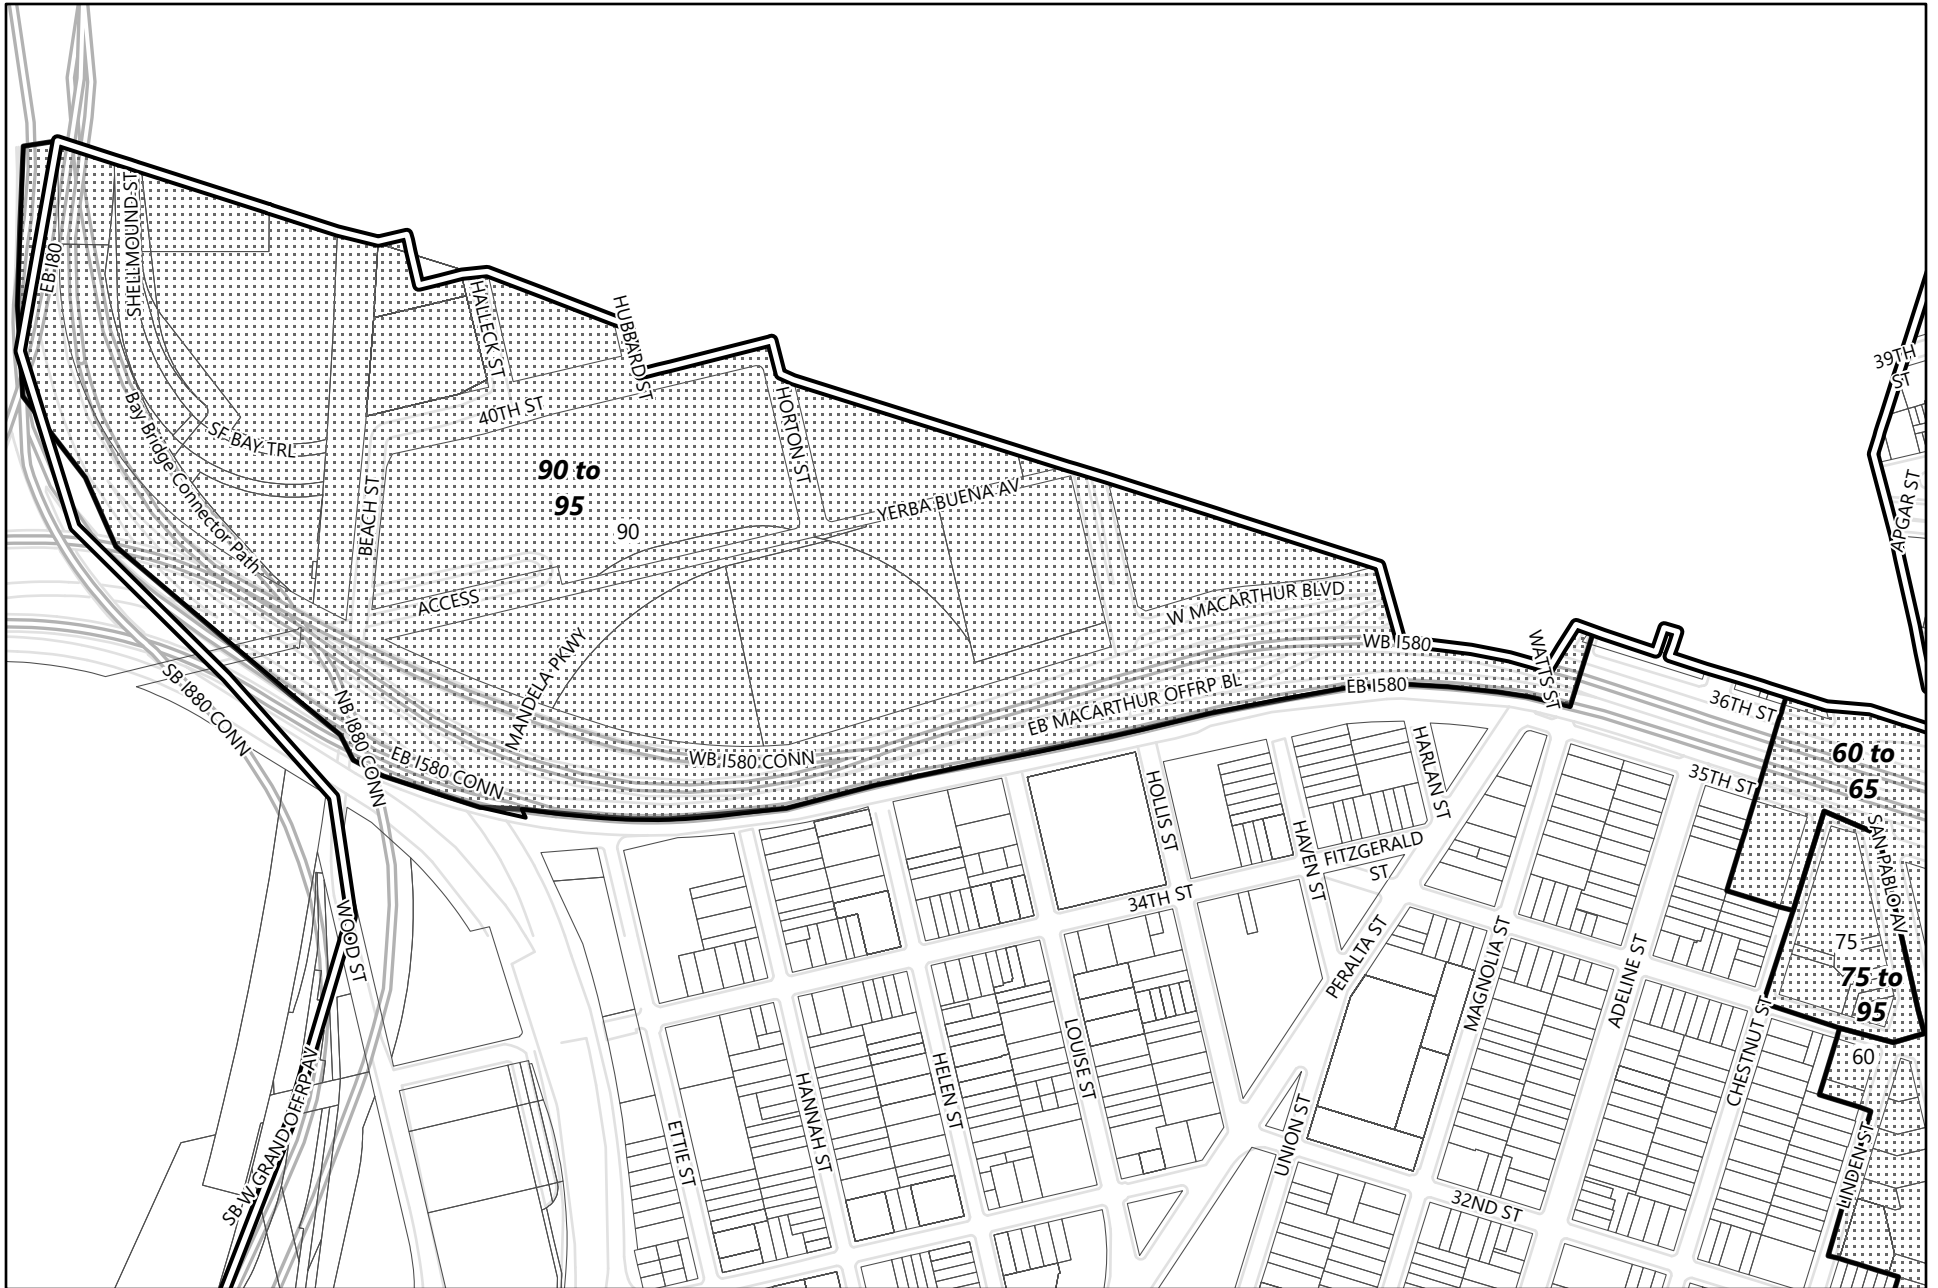

-  Areas of Change
-  Existing Corridor Height Areas
-  Neighborhood Boundary

Height Map 1.3 (West Oakland)

General Plan Update Phase 1 Amendments

-  Areas of Change
-  Existing Corridor Height Areas
-  Neighborhood Boundary

Height Map 1.4 (West Oakland)

General Plan Update Phase 1 Amendments

-  Areas of Change
-  Existing Corridor Height Areas
-  Neighborhood Boundary

Height Map 1.5 (West Oakland)

General Plan Update Phase 1 Amendments

-  Areas of Change
-  Existing Corridor Height Areas
-  Neighborhood Boundary

Height Map 1.6 (West Oakland)
General Plan Update Phase 1 Amendments

-  Existing Corridor Height Areas
-  Areas of Change
-  Neighborhood Boundary

Height Map 1.7 (West Oakland)

General Plan Update Phase 1 Amendments

-  Areas of Change
-  Existing Corridor Height Areas
-  Neighborhood Boundary