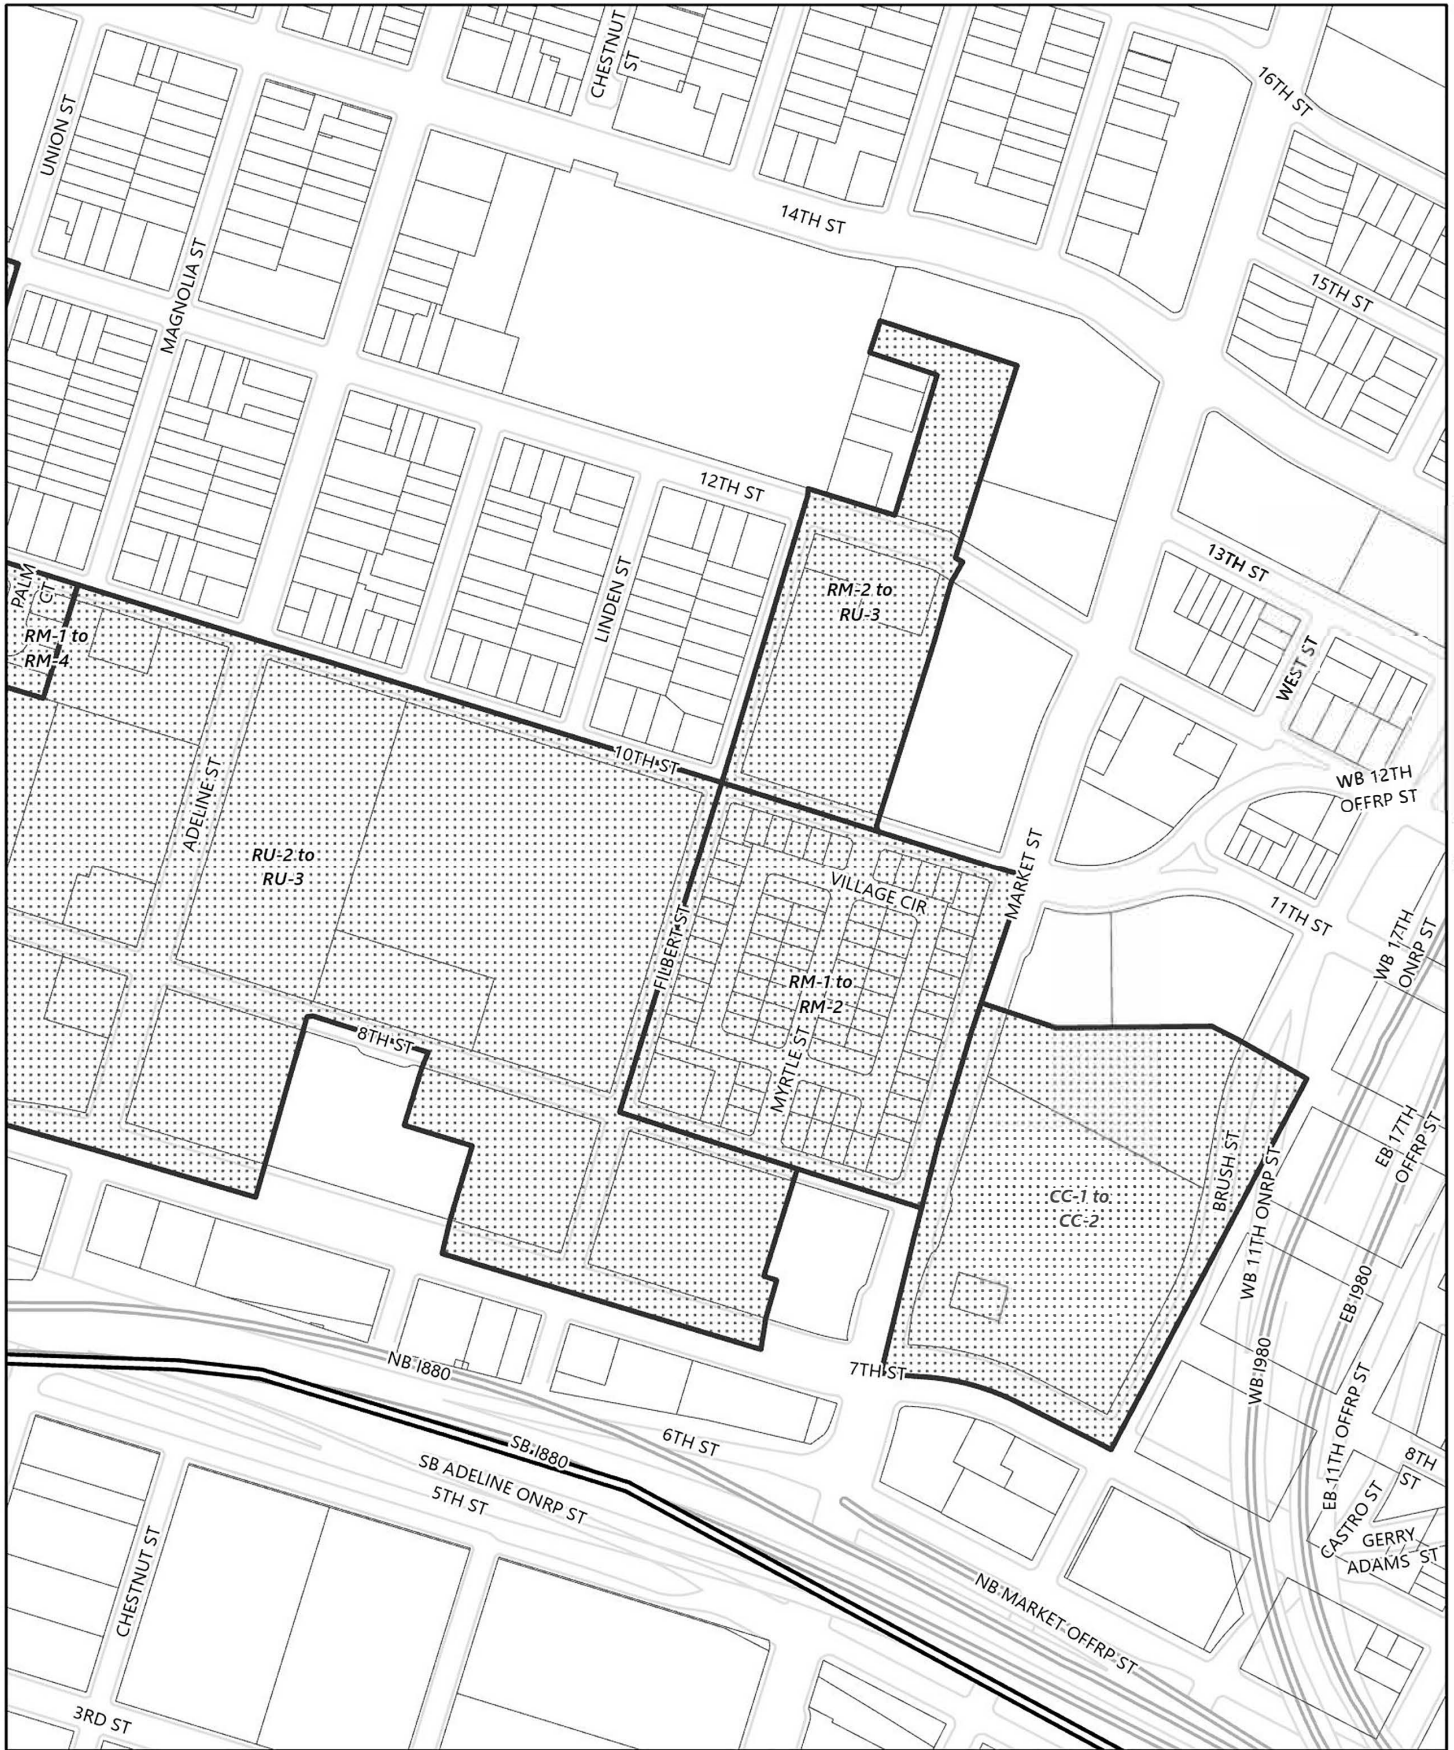

Zoning Map 1.1 (West Oakland)

General Plan Update Phase 1 Amendments

Planning & Building Department, April 12, 2023

- Areas of Zoning Change
- Neighborhood Boundary

100
Feet

Zoning Map 1.2 (West Oakland)

General Plan Update Phase 1 Amendments

-  Areas of Zoning Change
-  Neighborhood Boundary

100
 Feet

Zoning Map 1.3 (West Oakland)

General Plan Update Phase 1 Amendments

-  Areas of Zoning Change
-  Neighborhood Boundary

100
 Feet

Zoning Map 1.4 (West Oakland)

General Plan Update Phase 1 Amendments

-  Areas of Zoning Change
-  Neighborhood Boundary

100
 Feet

Zoning Map 1.5 (West Oakland)

General Plan Update Phase 1 Amendments

-  Areas of Zoning Change
-  Neighborhood Boundary

100
 Feet

Height Map 1.1 (West Oakland)

General Plan Update Phase 1 Amendments

-  Areas of Change
-  Existing Corridor Height Areas
-  Neighborhood Boundary

Height Map 1.2 (West Oakland)

General Plan Update Phase 1 Amendments