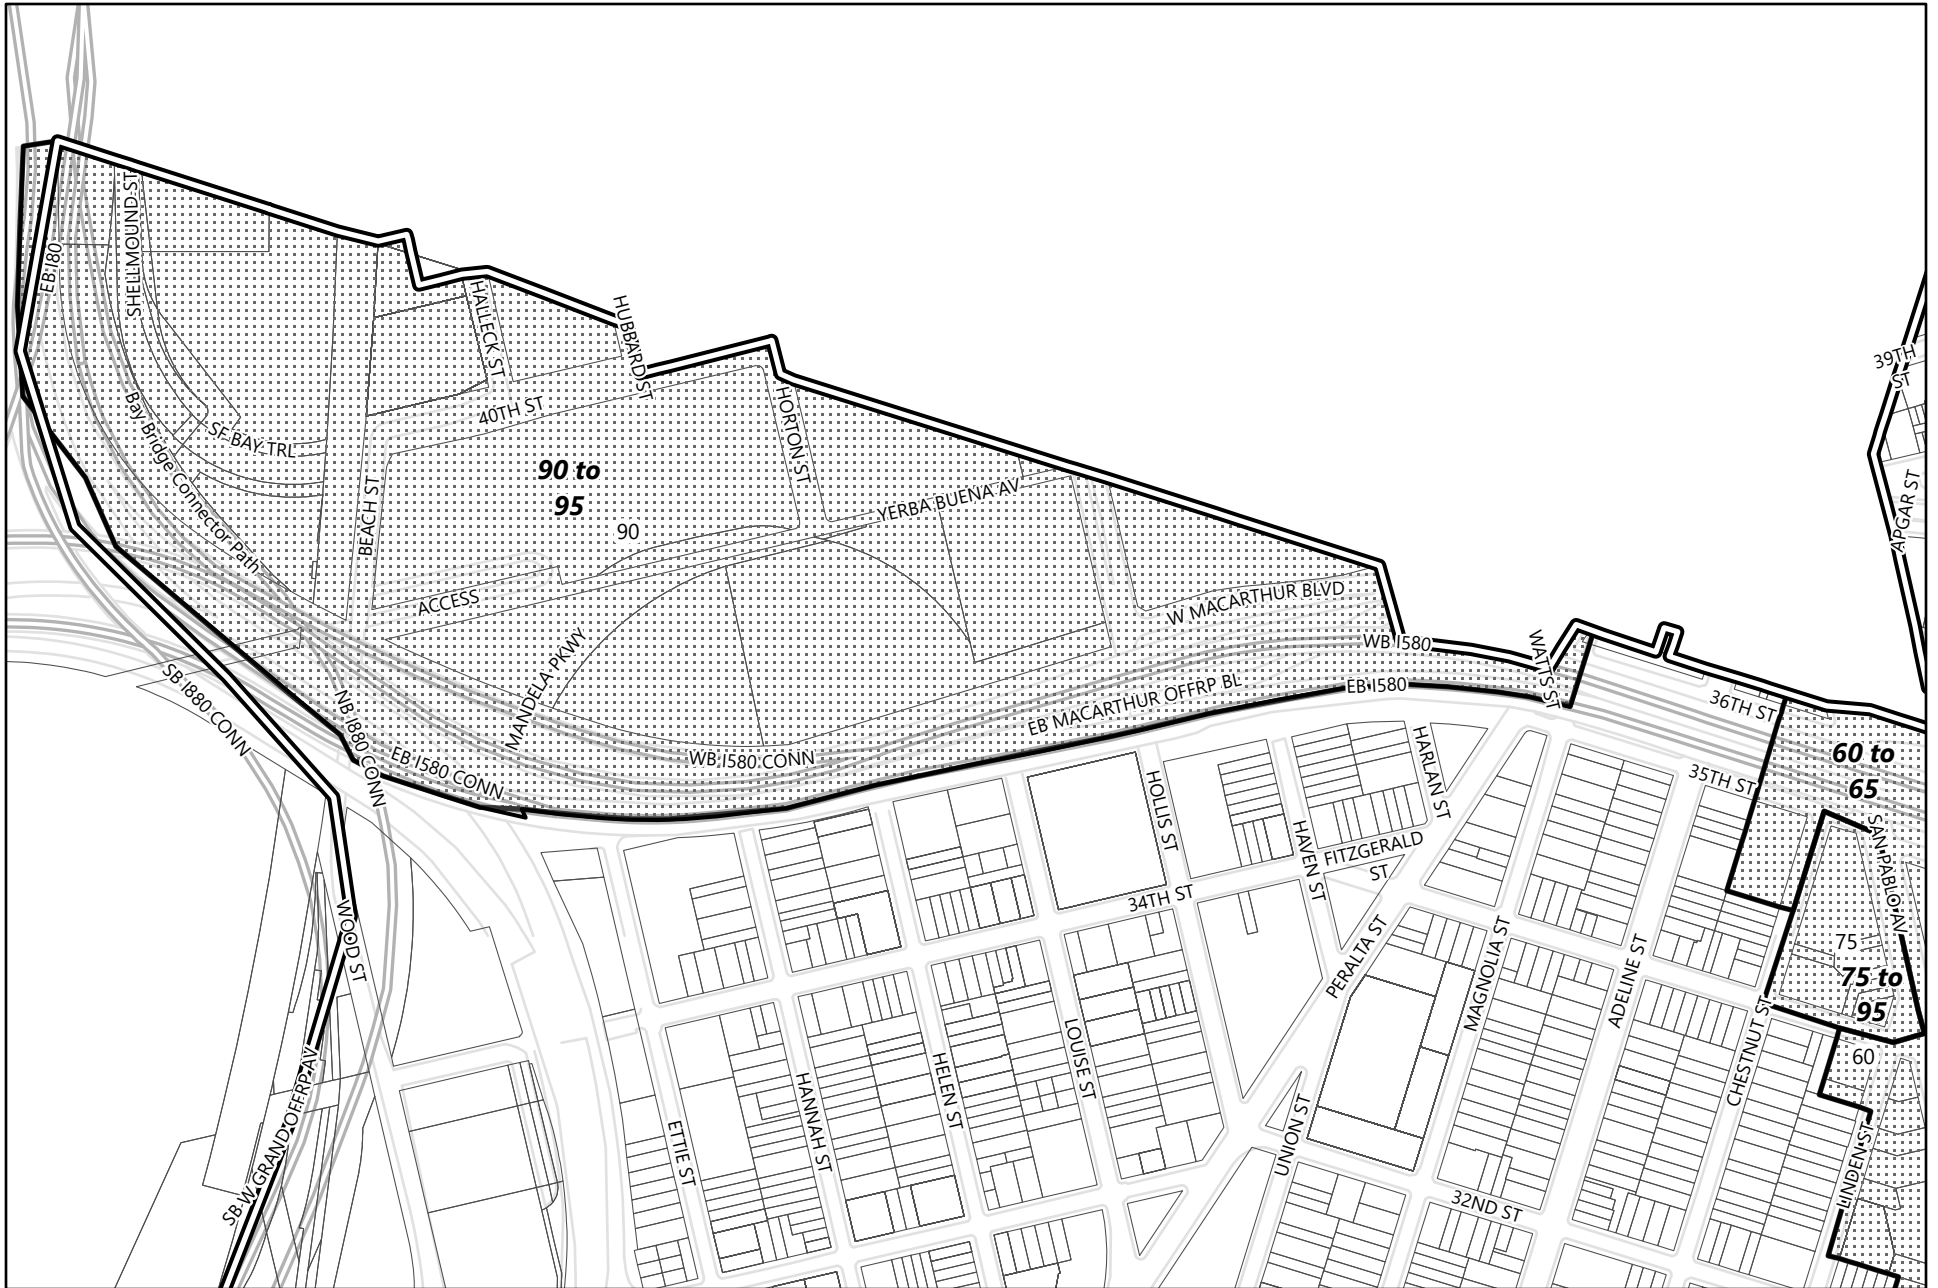

-  Areas of Zoning Change
-  Neighborhood Boundary

100
 Feet

Height Map 1.1 (West Oakland)

General Plan Update Phase 1 Amendments

-  Areas of Change
-  Existing Corridor Height Areas
-  Neighborhood Boundary

Height Map 1.2 (West Oakland)

General Plan Update Phase 1 Amendments

-  Areas of Change
-  Existing Corridor Height Areas
-  Neighborhood Boundary

Height Map 1.3 (West Oakland)

General Plan Update Phase 1 Amendments

-  Areas of Change
-  Existing Corridor Height Areas
-  Neighborhood Boundary

Height Map 1.4 (West Oakland)

General Plan Update Phase 1 Amendments

-  Areas of Change
-  Existing Corridor Height Areas
-  Neighborhood Boundary

Height Map 1.6 (West Oakland)
General Plan Update Phase 1 Amendments

-  Existing Corridor Height Areas
-  Areas of Change
-  Neighborhood Boundary

Height Map 1.7 (West Oakland)

General Plan Update Phase 1 Amendments