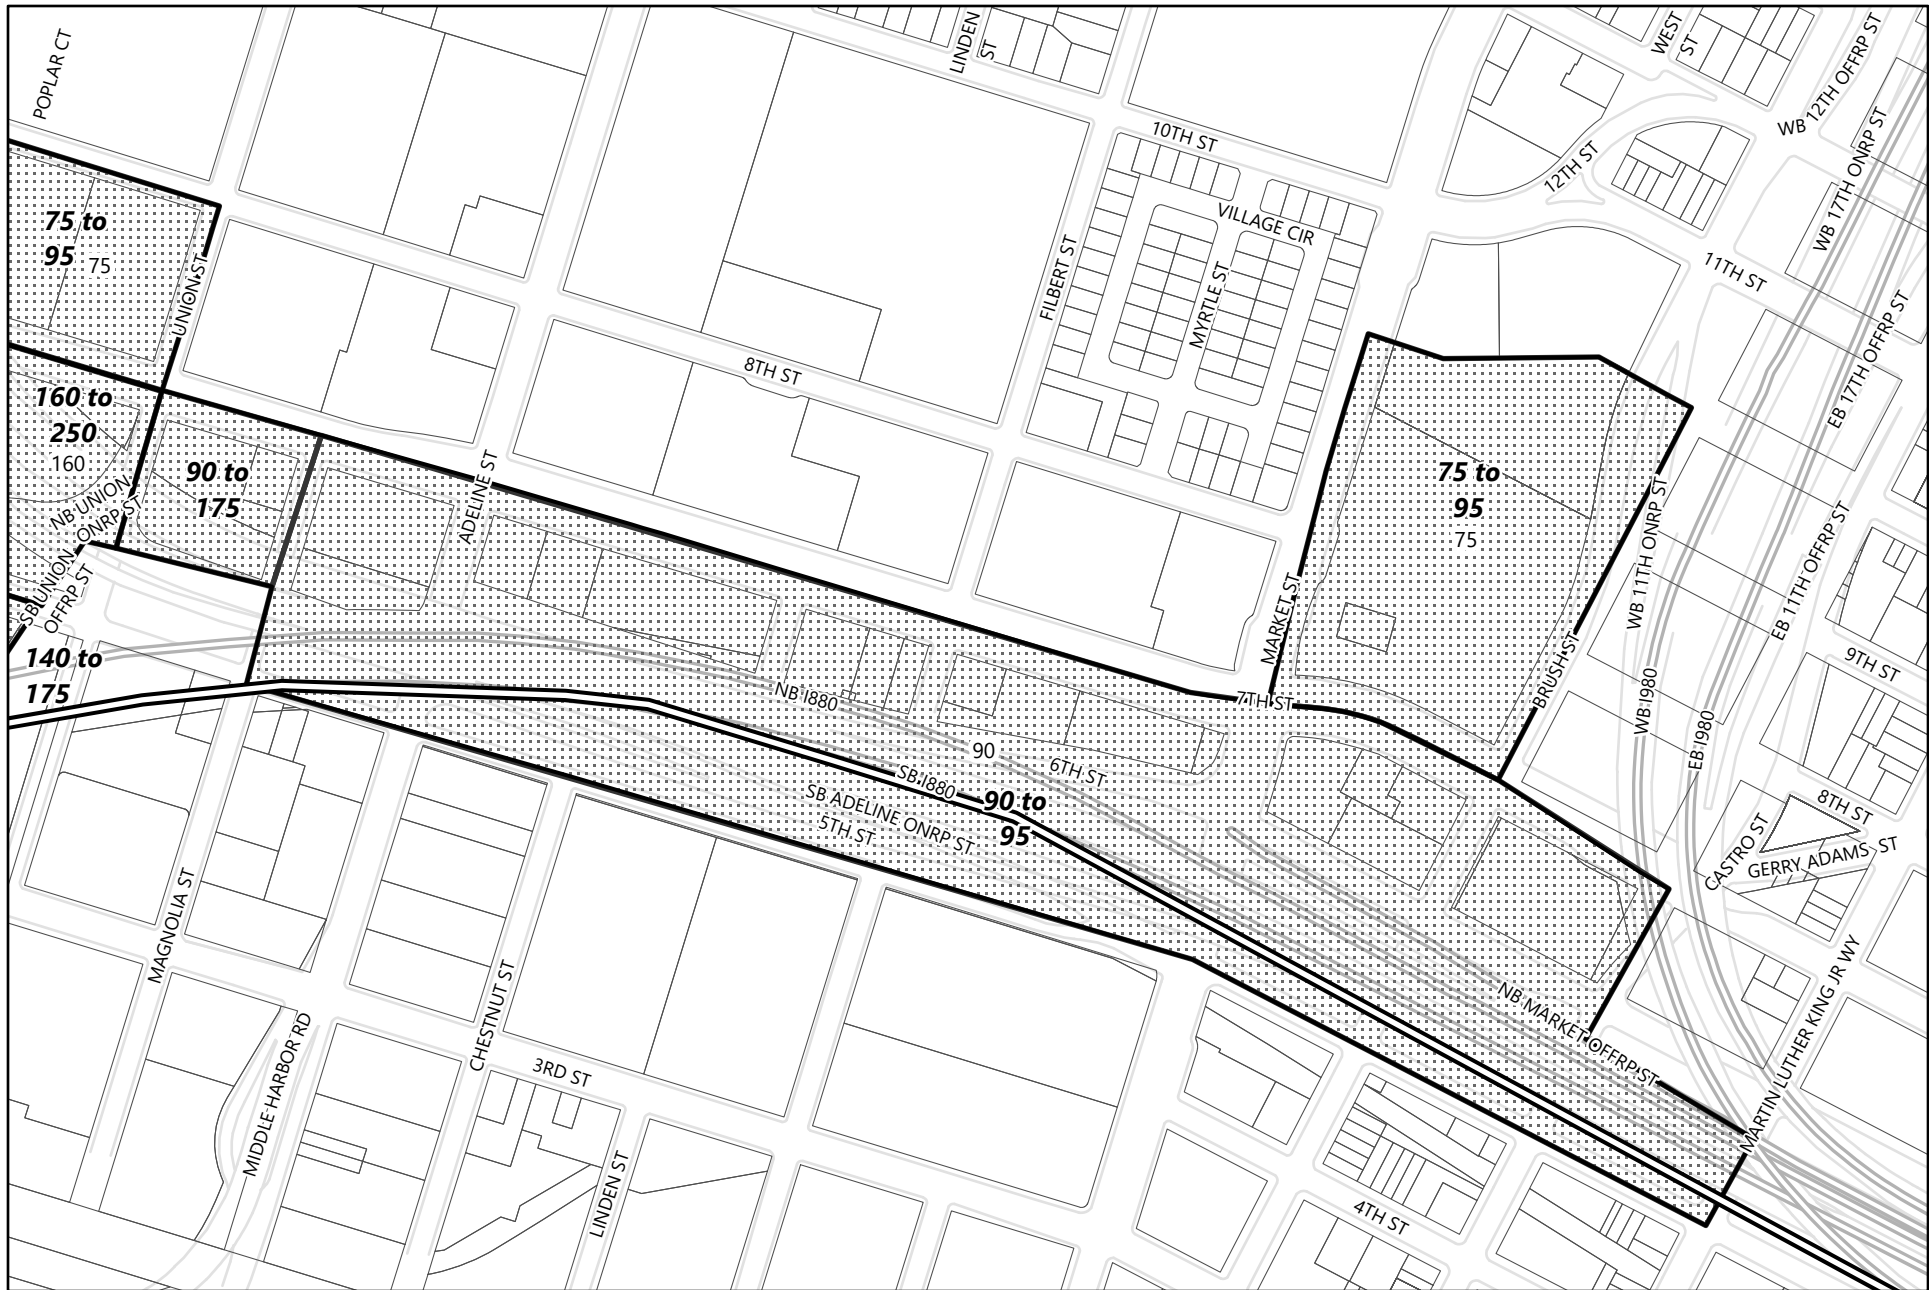

General Plan Update Phase 1 Amendments

-  Areas of Zoning Change
-  Neighborhood Boundary

100
 Feet

Zoning Map 1.3 (West Oakland)

General Plan Update Phase 1 Amendments

-  Areas of Zoning Change
-  Neighborhood Boundary

100
 Feet

Zoning Map 1.4 (West Oakland)

General Plan Update Phase 1 Amendments

-  Areas of Zoning Change
-  Neighborhood Boundary

100
 Feet

Zoning Map 1.5 (West Oakland)

General Plan Update Phase 1 Amendments

-  Areas of Zoning Change
-  Neighborhood Boundary

100
 Feet

Height Map 1.1 (West Oakland)

General Plan Update Phase 1 Amendments

-  Areas of Change
-  Existing Corridor Height Areas
-  Neighborhood Boundary

Height Map 1.2 (West Oakland)

General Plan Update Phase 1 Amendments

-  Areas of Change
-  Existing Corridor Height Areas
-  Neighborhood Boundary

Height Map 1.3 (West Oakland)

General Plan Update Phase 1 Amendments