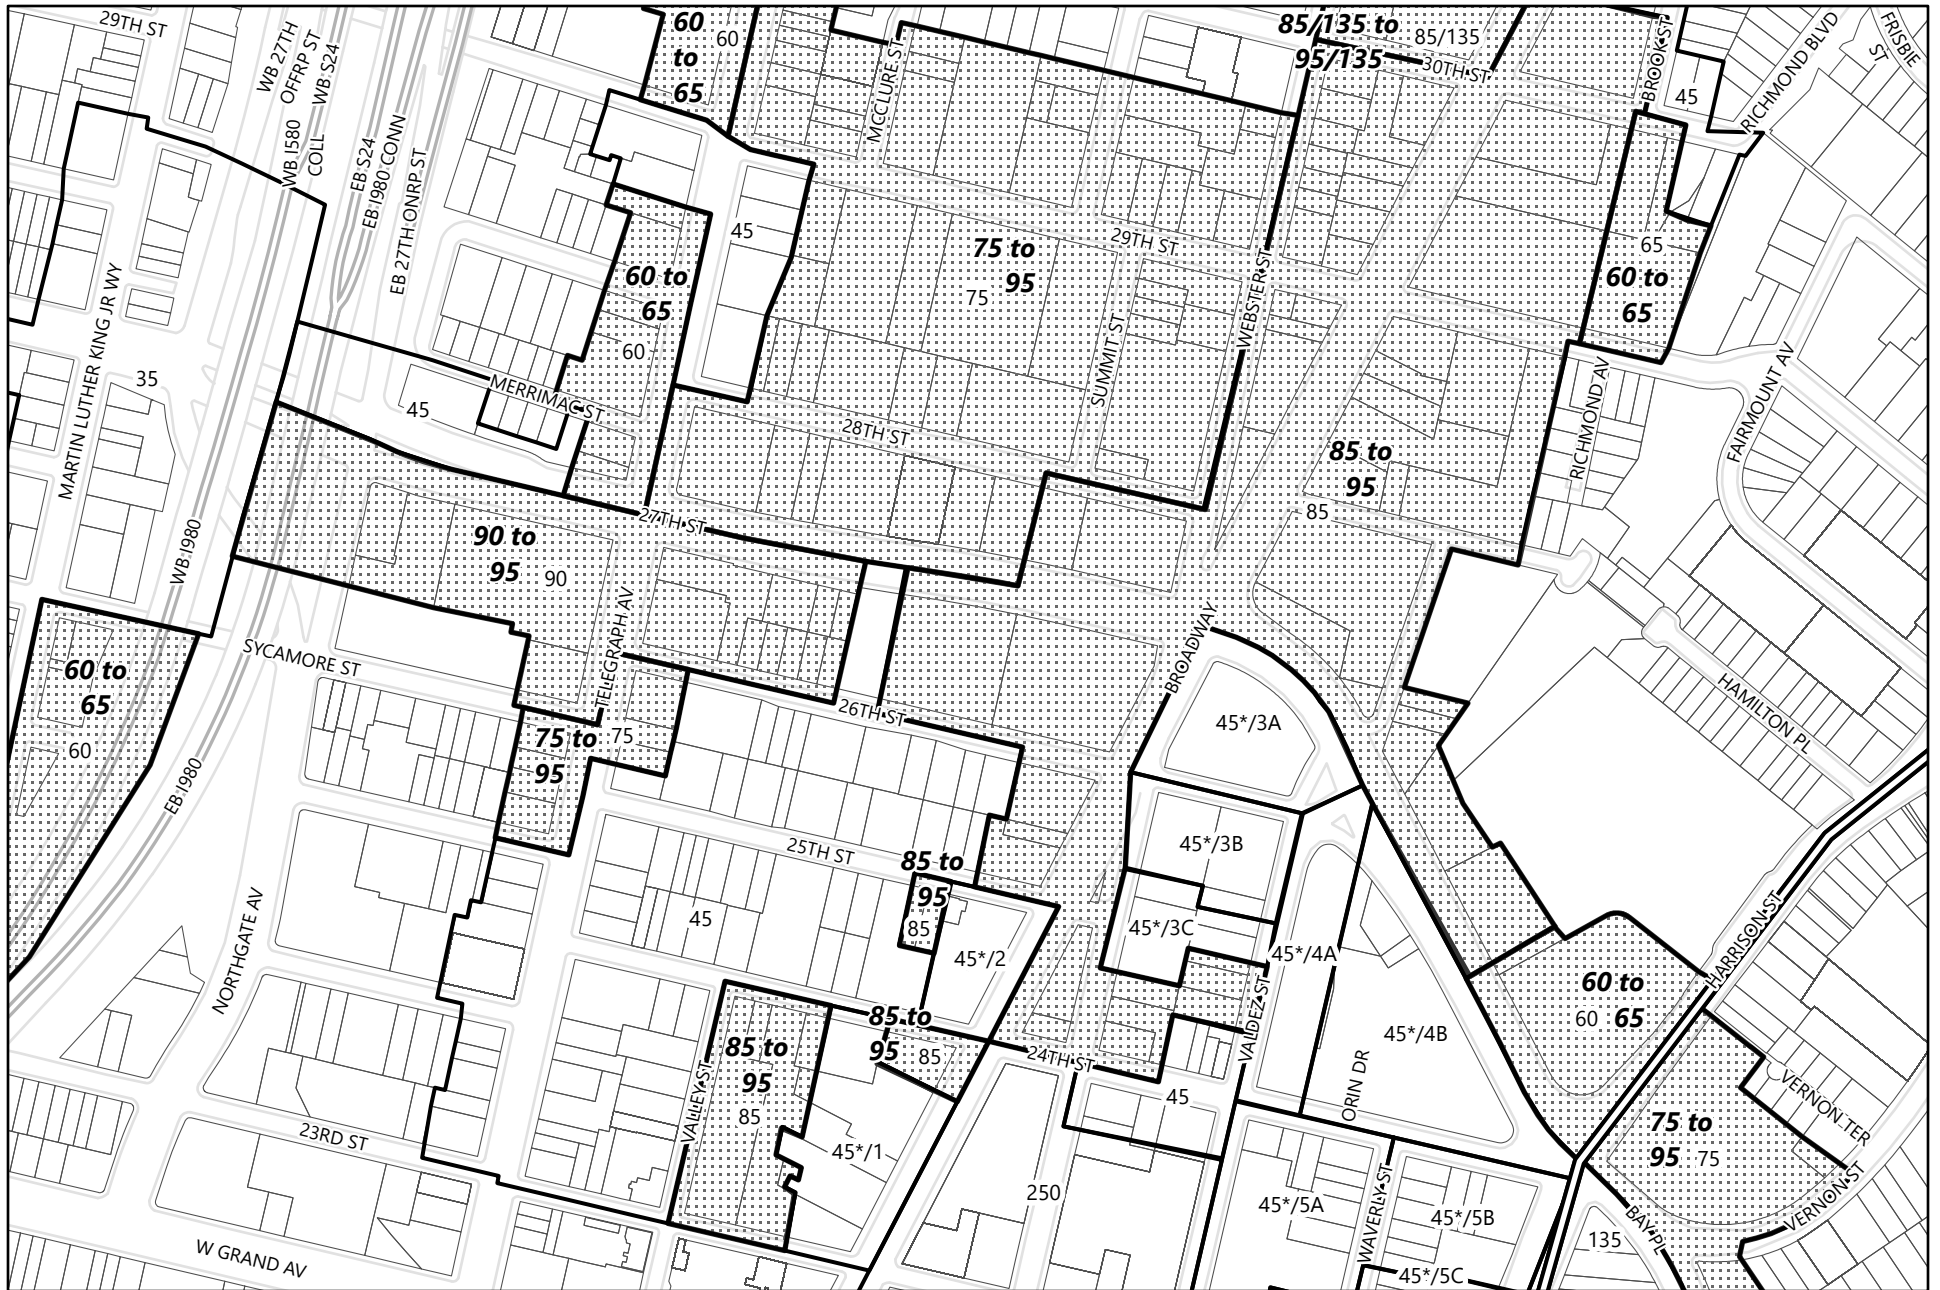

100
 Feet

Zoning Map 1.4 (West Oakland)

General Plan Update Phase 1 Amendments

-  Areas of Zoning Change
-  Neighborhood Boundary

100
 Feet

Zoning Map 1.5 (West Oakland)

General Plan Update Phase 1 Amendments

-  Areas of Zoning Change
-  Neighborhood Boundary

100
 Feet

Height Map 1.1 (West Oakland)

General Plan Update Phase 1 Amendments

-  Areas of Change
-  Existing Corridor Height Areas
-  Neighborhood Boundary

Height Map 1.2 (West Oakland)

General Plan Update Phase 1 Amendments

-  Areas of Change
-  Existing Corridor Height Areas
-  Neighborhood Boundary

Height Map 1.3 (West Oakland)

General Plan Update Phase 1 Amendments

-  Areas of Change
-  Existing Corridor Height Areas
-  Neighborhood Boundary

Height Map 1.4 (West Oakland)

General Plan Update Phase 1 Amendments

-  Areas of Change
-  Existing Corridor Height Areas
-  Neighborhood Boundary