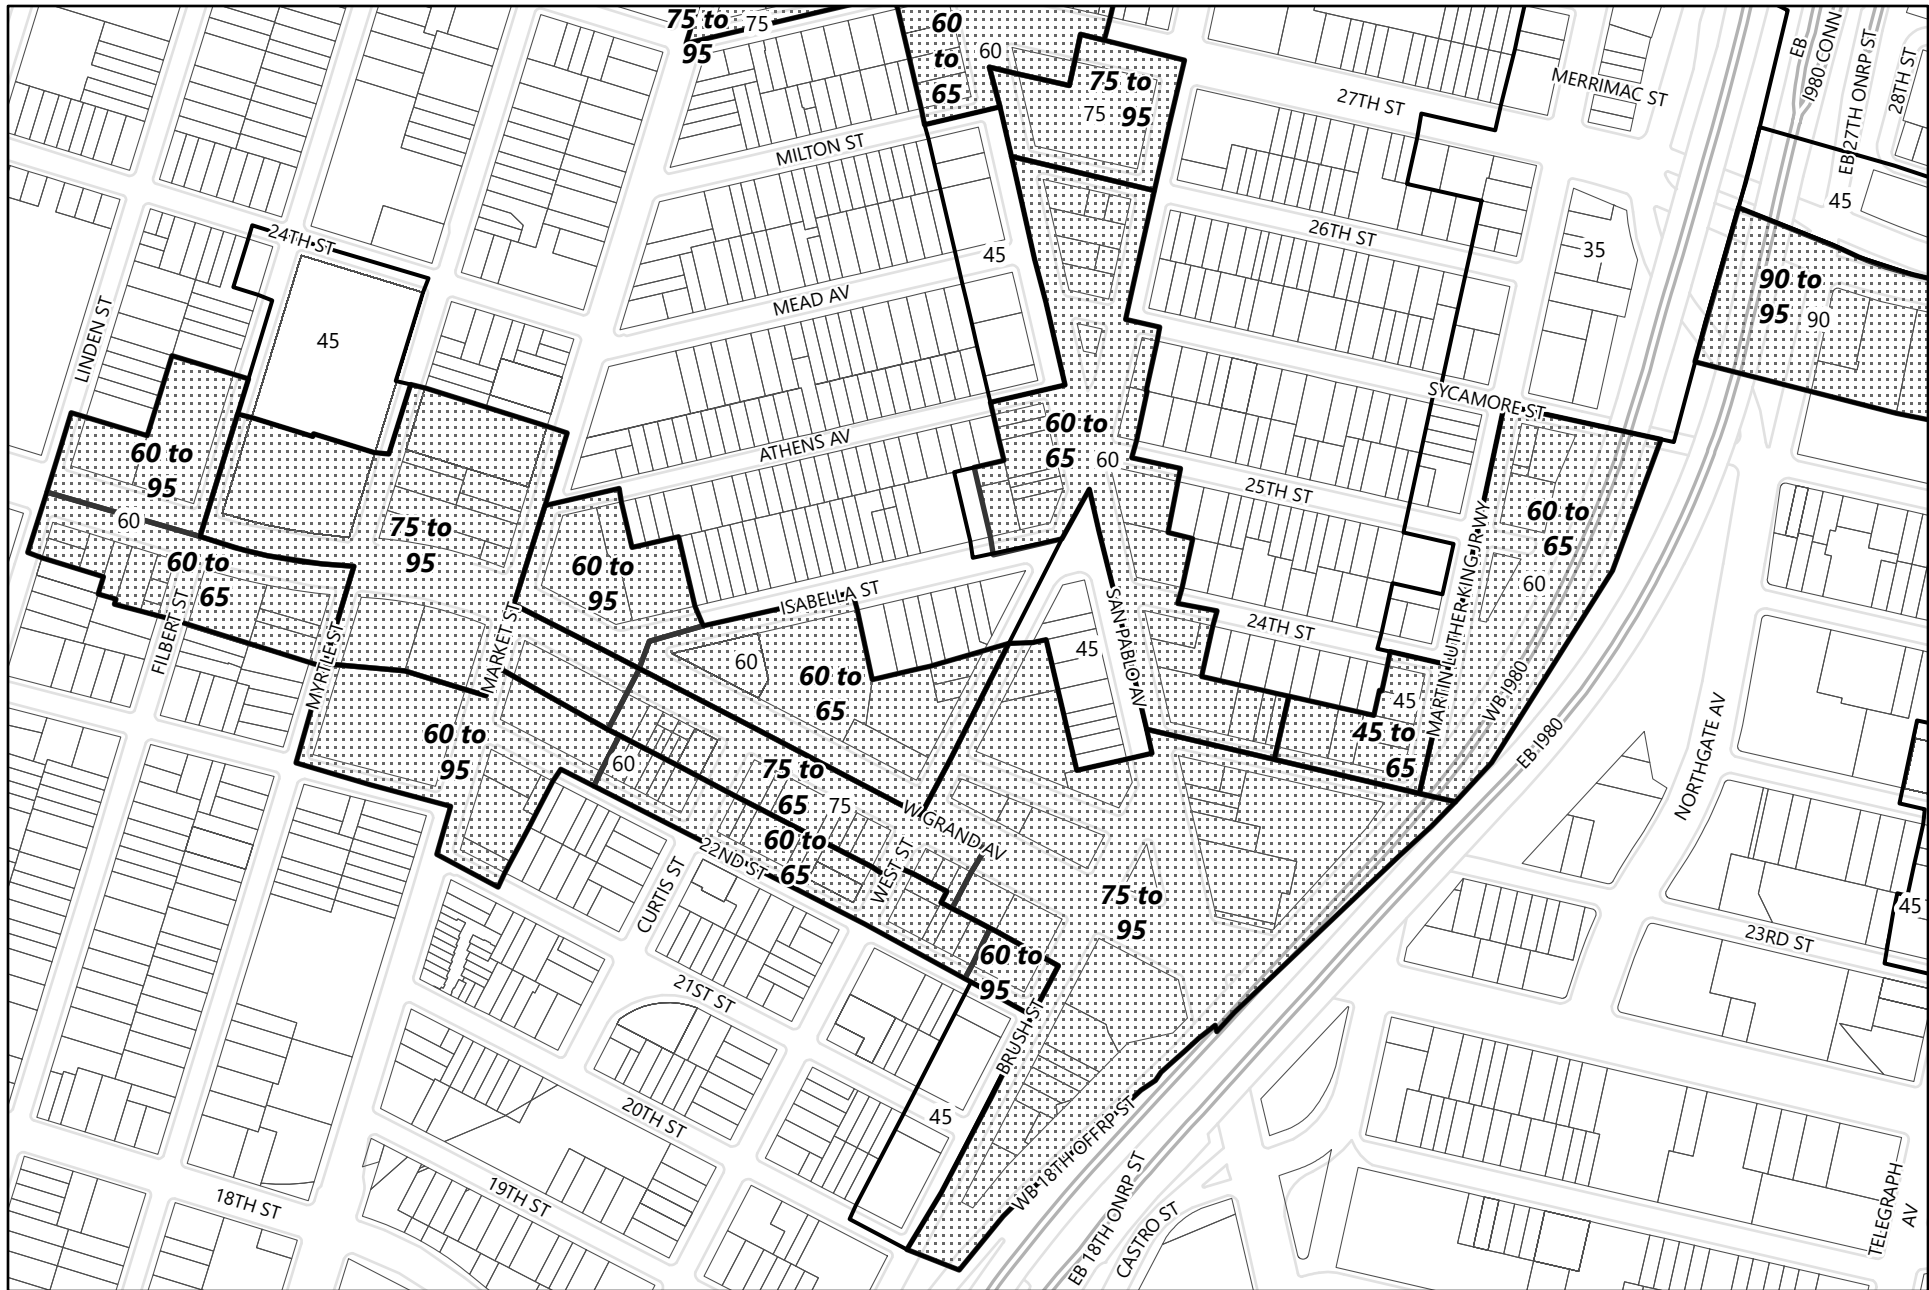

General Plan Update Phase 1 Amendments

-  Areas of Zoning Change
-  Neighborhood Boundary

100
 Feet

Zoning Map 1.3 (West Oakland)

General Plan Update Phase 1 Amendments

-  Areas of Zoning Change
-  Neighborhood Boundary

100
 Feet

Zoning Map 1.4 (West Oakland)

General Plan Update Phase 1 Amendments

-  Areas of Zoning Change
-  Neighborhood Boundary

100
 Feet

Zoning Map 1.5 (West Oakland)

General Plan Update Phase 1 Amendments

-  Areas of Zoning Change
-  Neighborhood Boundary

100
 Feet

Height Map 1.1 (West Oakland)

General Plan Update Phase 1 Amendments

-  Areas of Change
-  Existing Corridor Height Areas
-  Neighborhood Boundary

Height Map 1.2 (West Oakland)

General Plan Update Phase 1 Amendments

-  Areas of Change
-  Existing Corridor Height Areas
-  Neighborhood Boundary

Height Map 1.3 (West Oakland)

General Plan Update Phase 1 Amendments