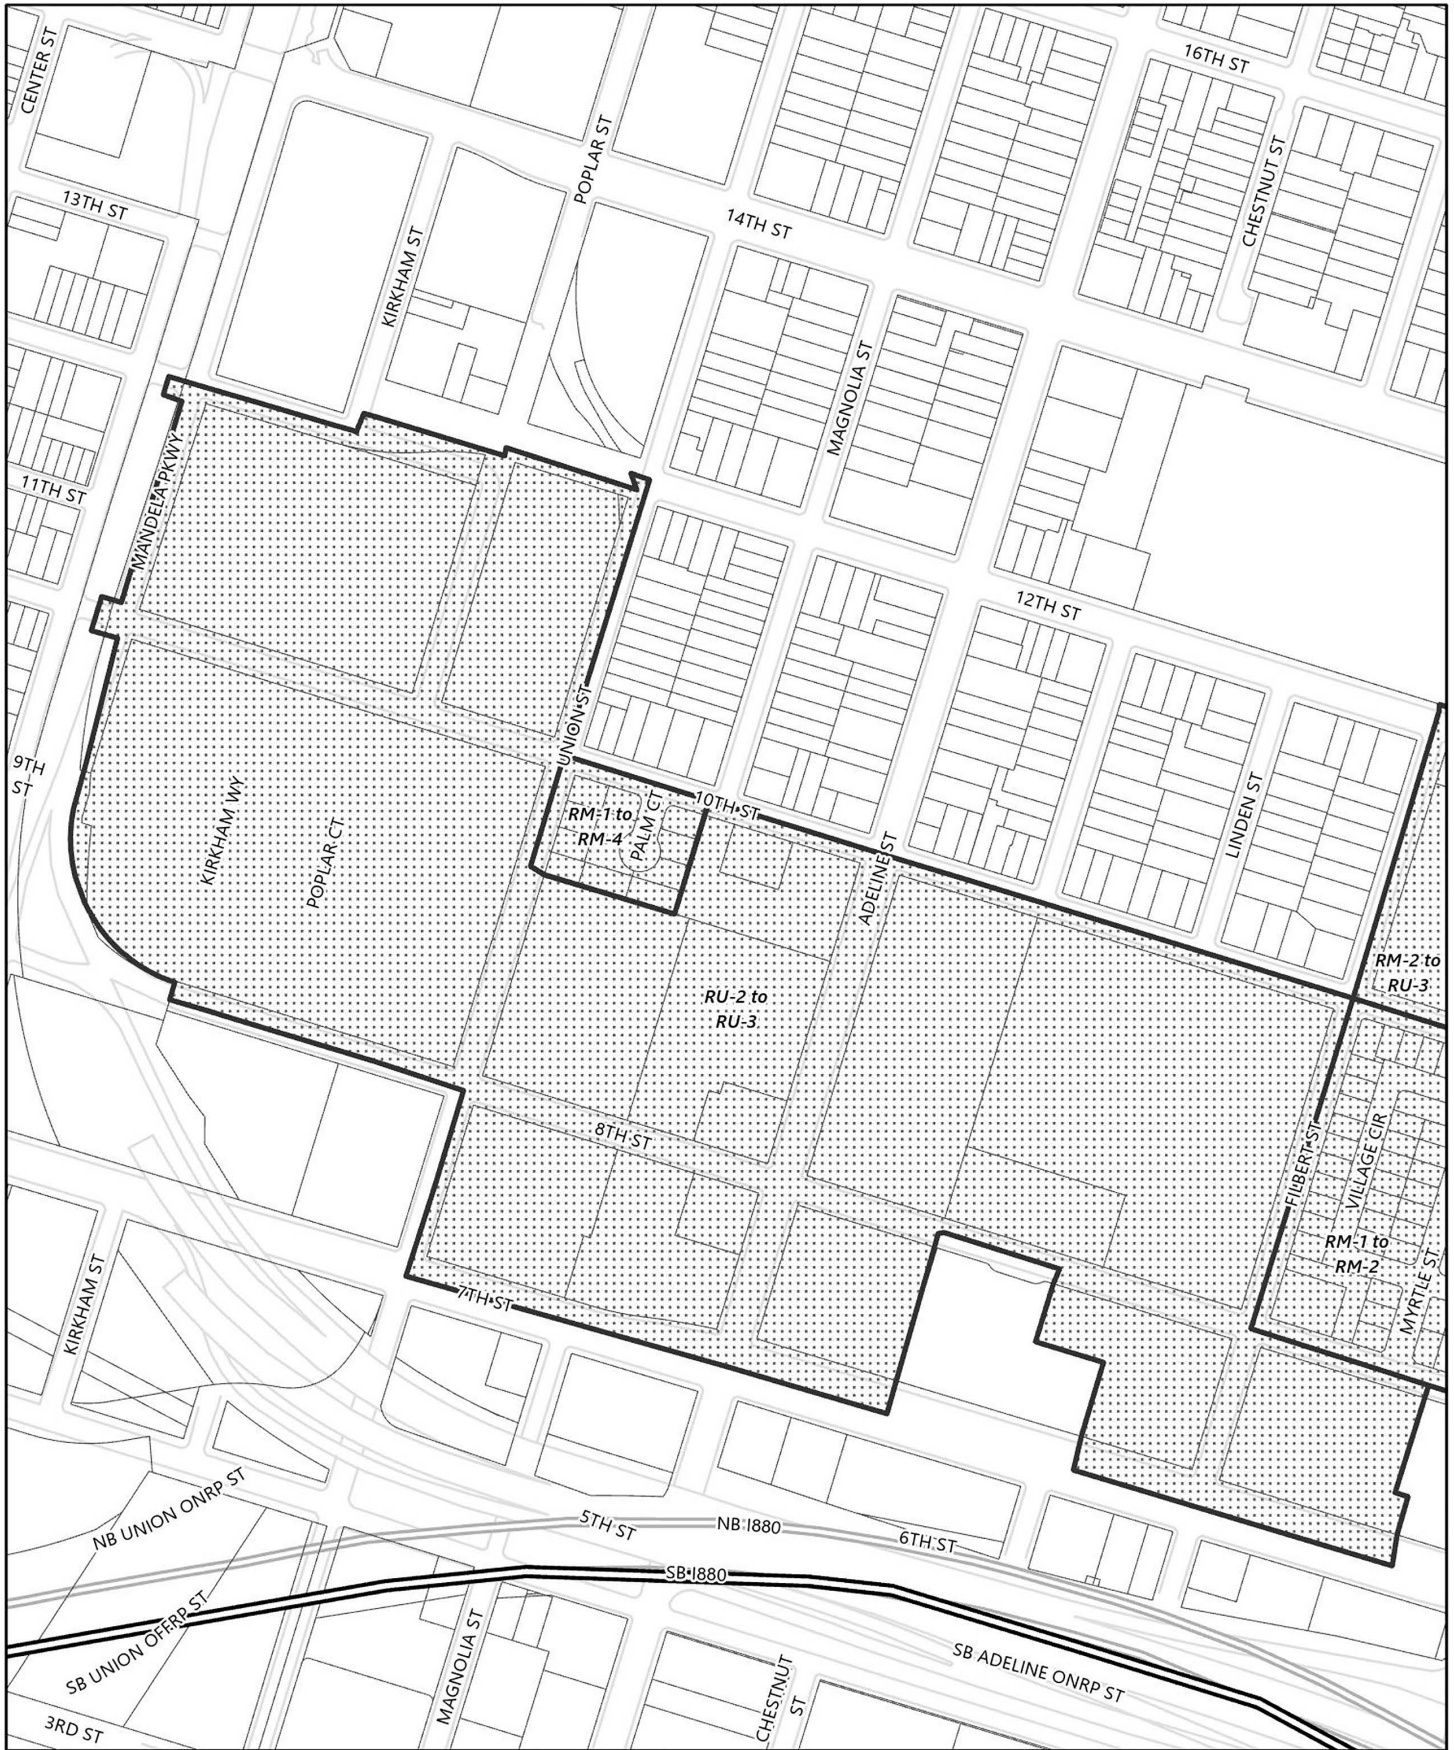

Zoning Map 1.1 (West Oakland)

General Plan Update Phase 1 Amendments

Planning & Building Department, October 3, 2023

-  Areas of Zoning Change
-  Neighborhood Boundary

100
Feet

Zoning Map 1.2 (West Oakland)

General Plan Update Phase 1 Amendments

-  Areas of Zoning Change
-  Neighborhood Boundary

100
 Feet

Zoning Map 1.3 (West Oakland)

General Plan Update Phase 1 Amendments

-  Areas of Zoning Change
-  Neighborhood Boundary

100
 Feet

Zoning Map 1.4 (West Oakland)

General Plan Update Phase 1 Amendments

-  Areas of Zoning Change
-  Neighborhood Boundary

100
 Feet

Zoning Map 1.5 (West Oakland)

General Plan Update Phase 1 Amendments

-  Areas of Zoning Change
-  Neighborhood Boundary

100
 Feet

Height Map 1.1 (West Oakland)

General Plan Update Phase 1 Amendments

-  Areas of Change
-  Existing Corridor Height Areas
-  Neighborhood Boundary