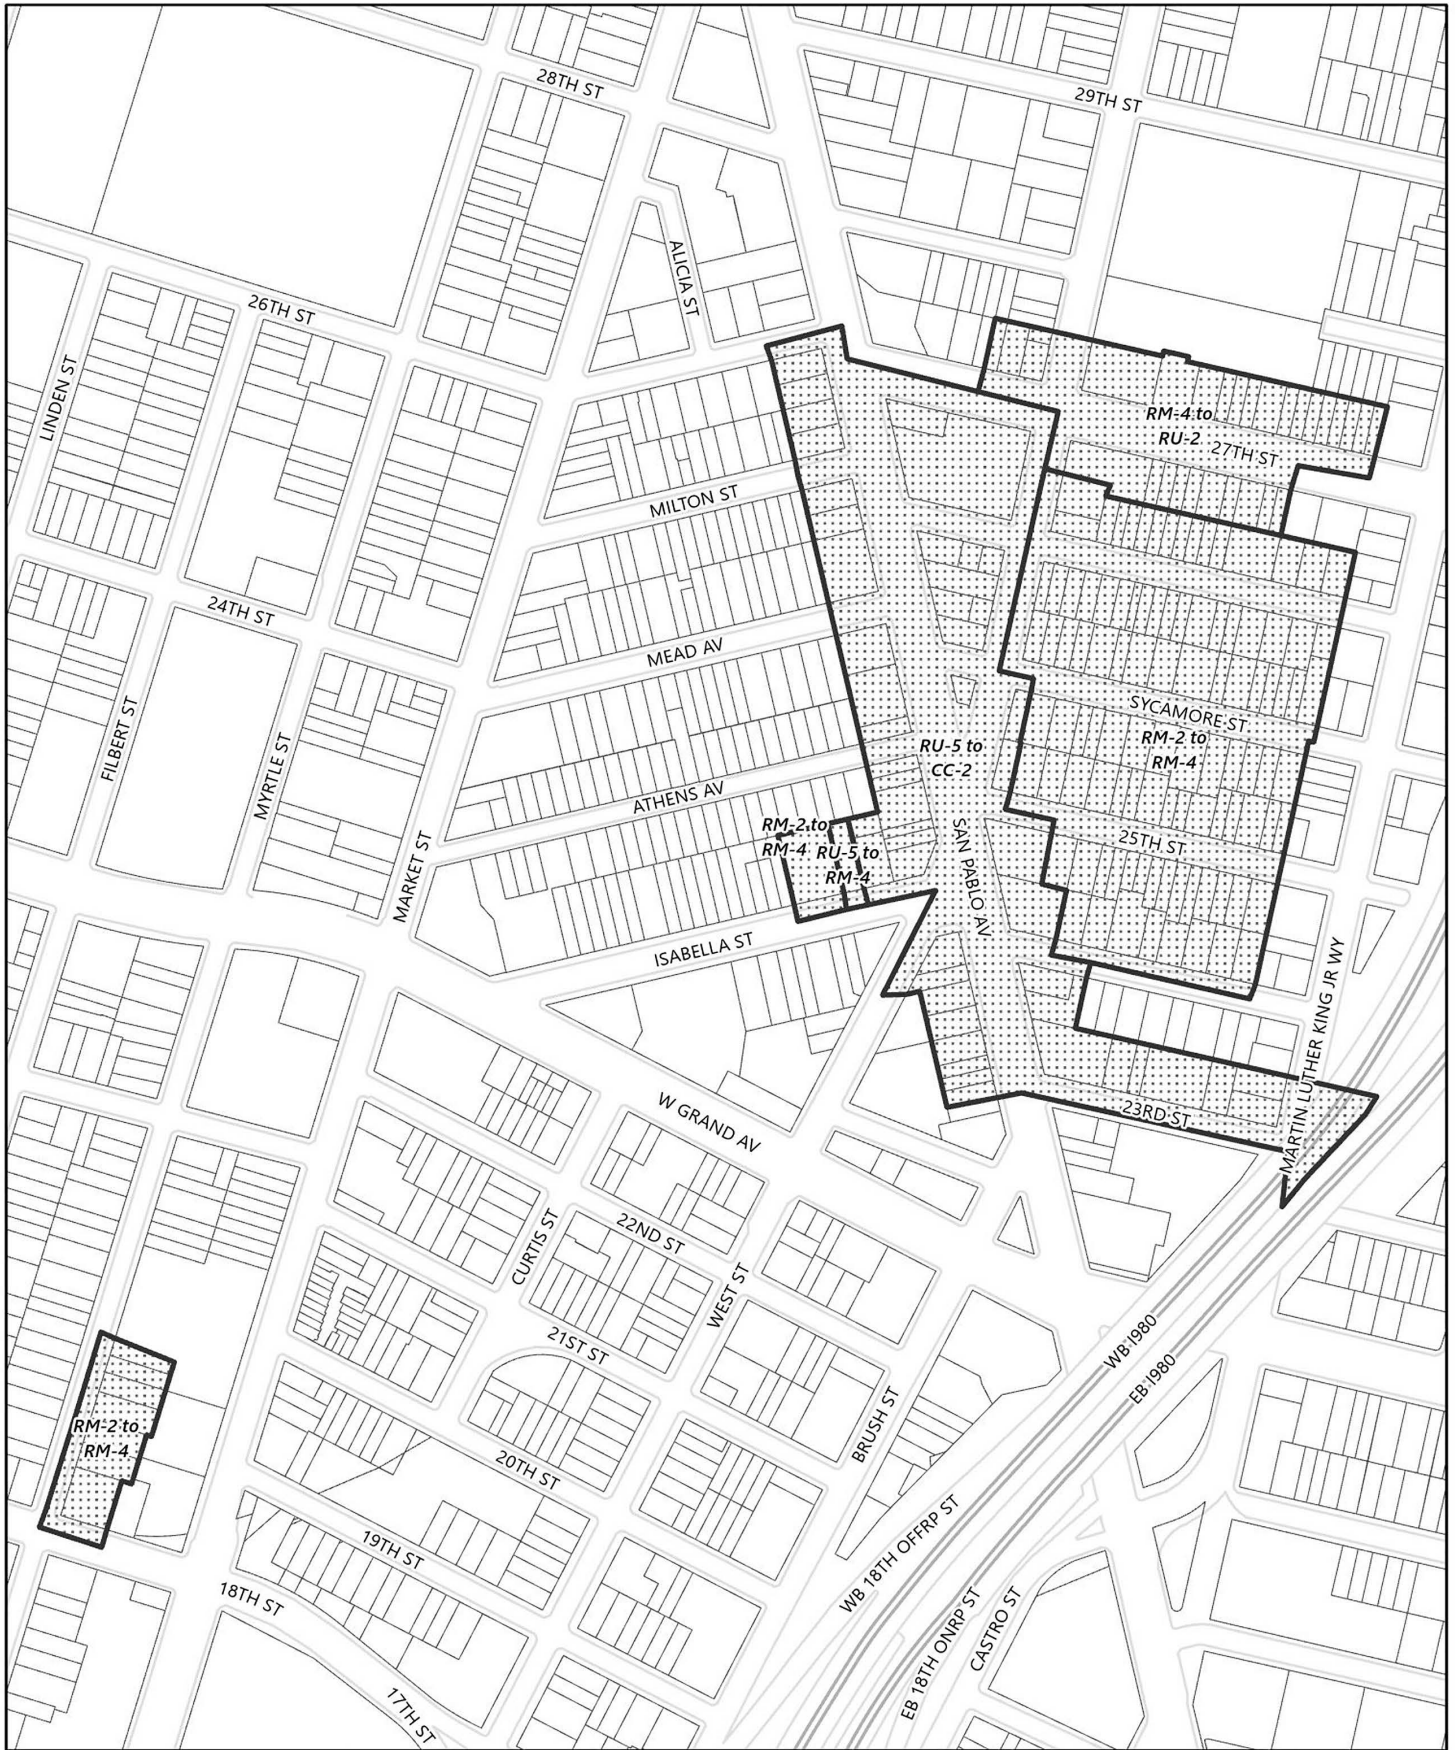

Zoning Map 1.1 (West Oakland)

General Plan Update Phase 1 Amendments

Planning & Building Department, October 3, 2023

-  Areas of Zoning Change
-  Neighborhood Boundary

100
Feet

Zoning Map 1.2 (West Oakland)

General Plan Update Phase 1 Amendments

-  Areas of Zoning Change
-  Neighborhood Boundary

100
 Feet

Zoning Map 1.3 (West Oakland)

General Plan Update Phase 1 Amendments

-  Areas of Zoning Change
-  Neighborhood Boundary

100
 Feet

Zoning Map 1.4 (West Oakland)

General Plan Update Phase 1 Amendments

-  Areas of Zoning Change
-  Neighborhood Boundary

100
 Feet

Zoning Map 1.5 (West Oakland)

General Plan Update Phase 1 Amendments

-  Areas of Zoning Change
-  Neighborhood Boundary

100
 Feet

Height Map 1.1 (West Oakland)

General Plan Update Phase 1 Amendments

-  Areas of Change
-  Existing Corridor Height Areas
-  Neighborhood Boundary