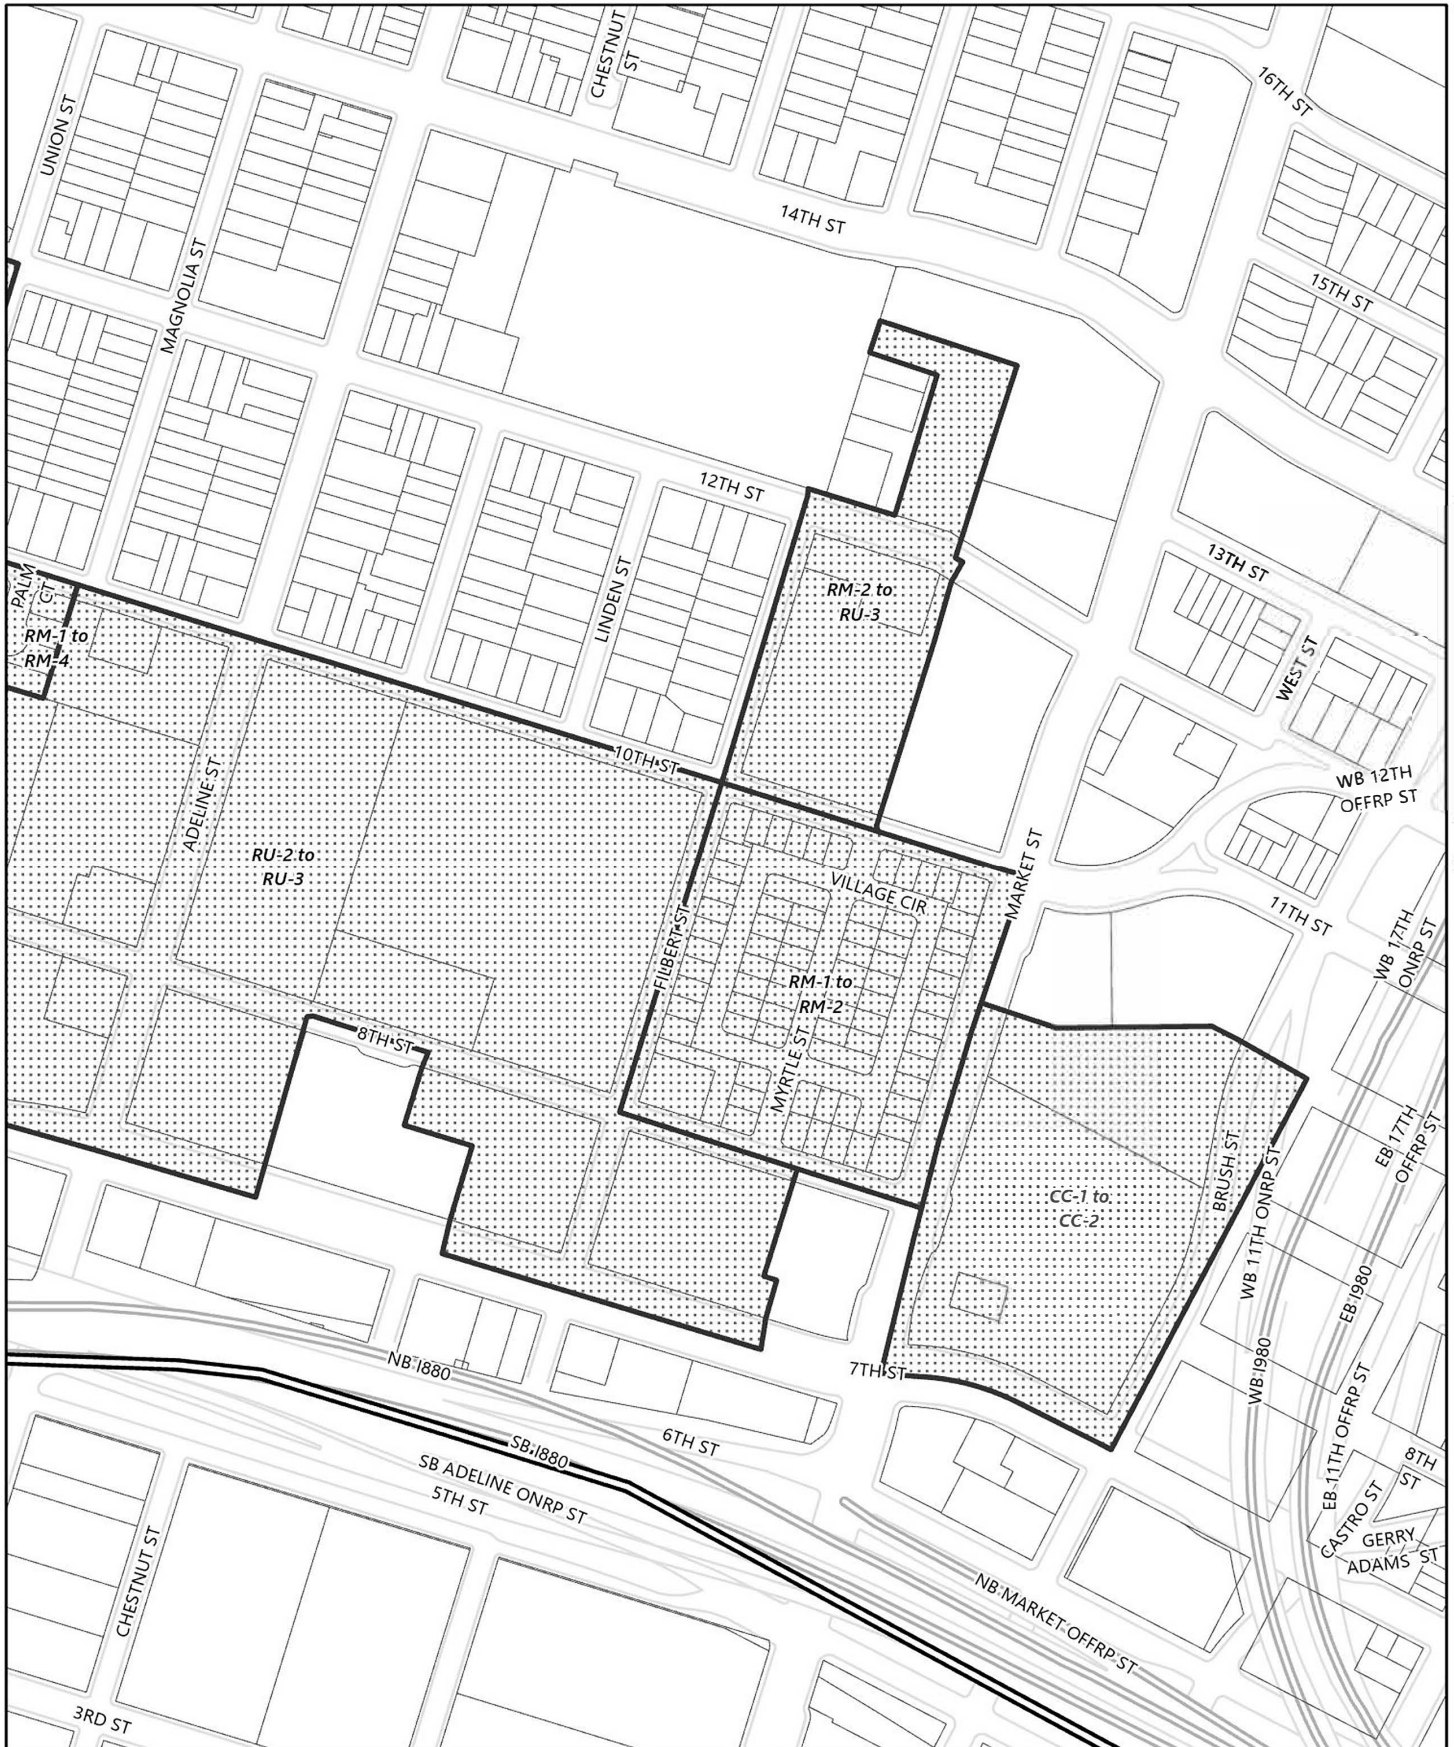

Zoning Map 1.1 (West Oakland)

General Plan Update Phase 1 Amendments

Planning & Building Department, October 3, 2023

-  Areas of Zoning Change
-  Neighborhood Boundary

100
Feet

Zoning Map 1.2 (West Oakland)

General Plan Update Phase 1 Amendments

-  Areas of Zoning Change
-  Neighborhood Boundary

100
 Feet

Zoning Map 1.3 (West Oakland)

General Plan Update Phase 1 Amendments

-  Areas of Zoning Change
-  Neighborhood Boundary

100
 Feet

Zoning Map 1.4 (West Oakland)

General Plan Update Phase 1 Amendments

-  Areas of Zoning Change
-  Neighborhood Boundary

100
 Feet

Zoning Map 1.5 (West Oakland)

General Plan Update Phase 1 Amendments

-  Areas of Zoning Change
-  Neighborhood Boundary

100
 Feet

Height Map 1.1 (West Oakland)

General Plan Update Phase 1 Amendments

-  Areas of Change
-  Existing Corridor Height Areas
-  Neighborhood Boundary