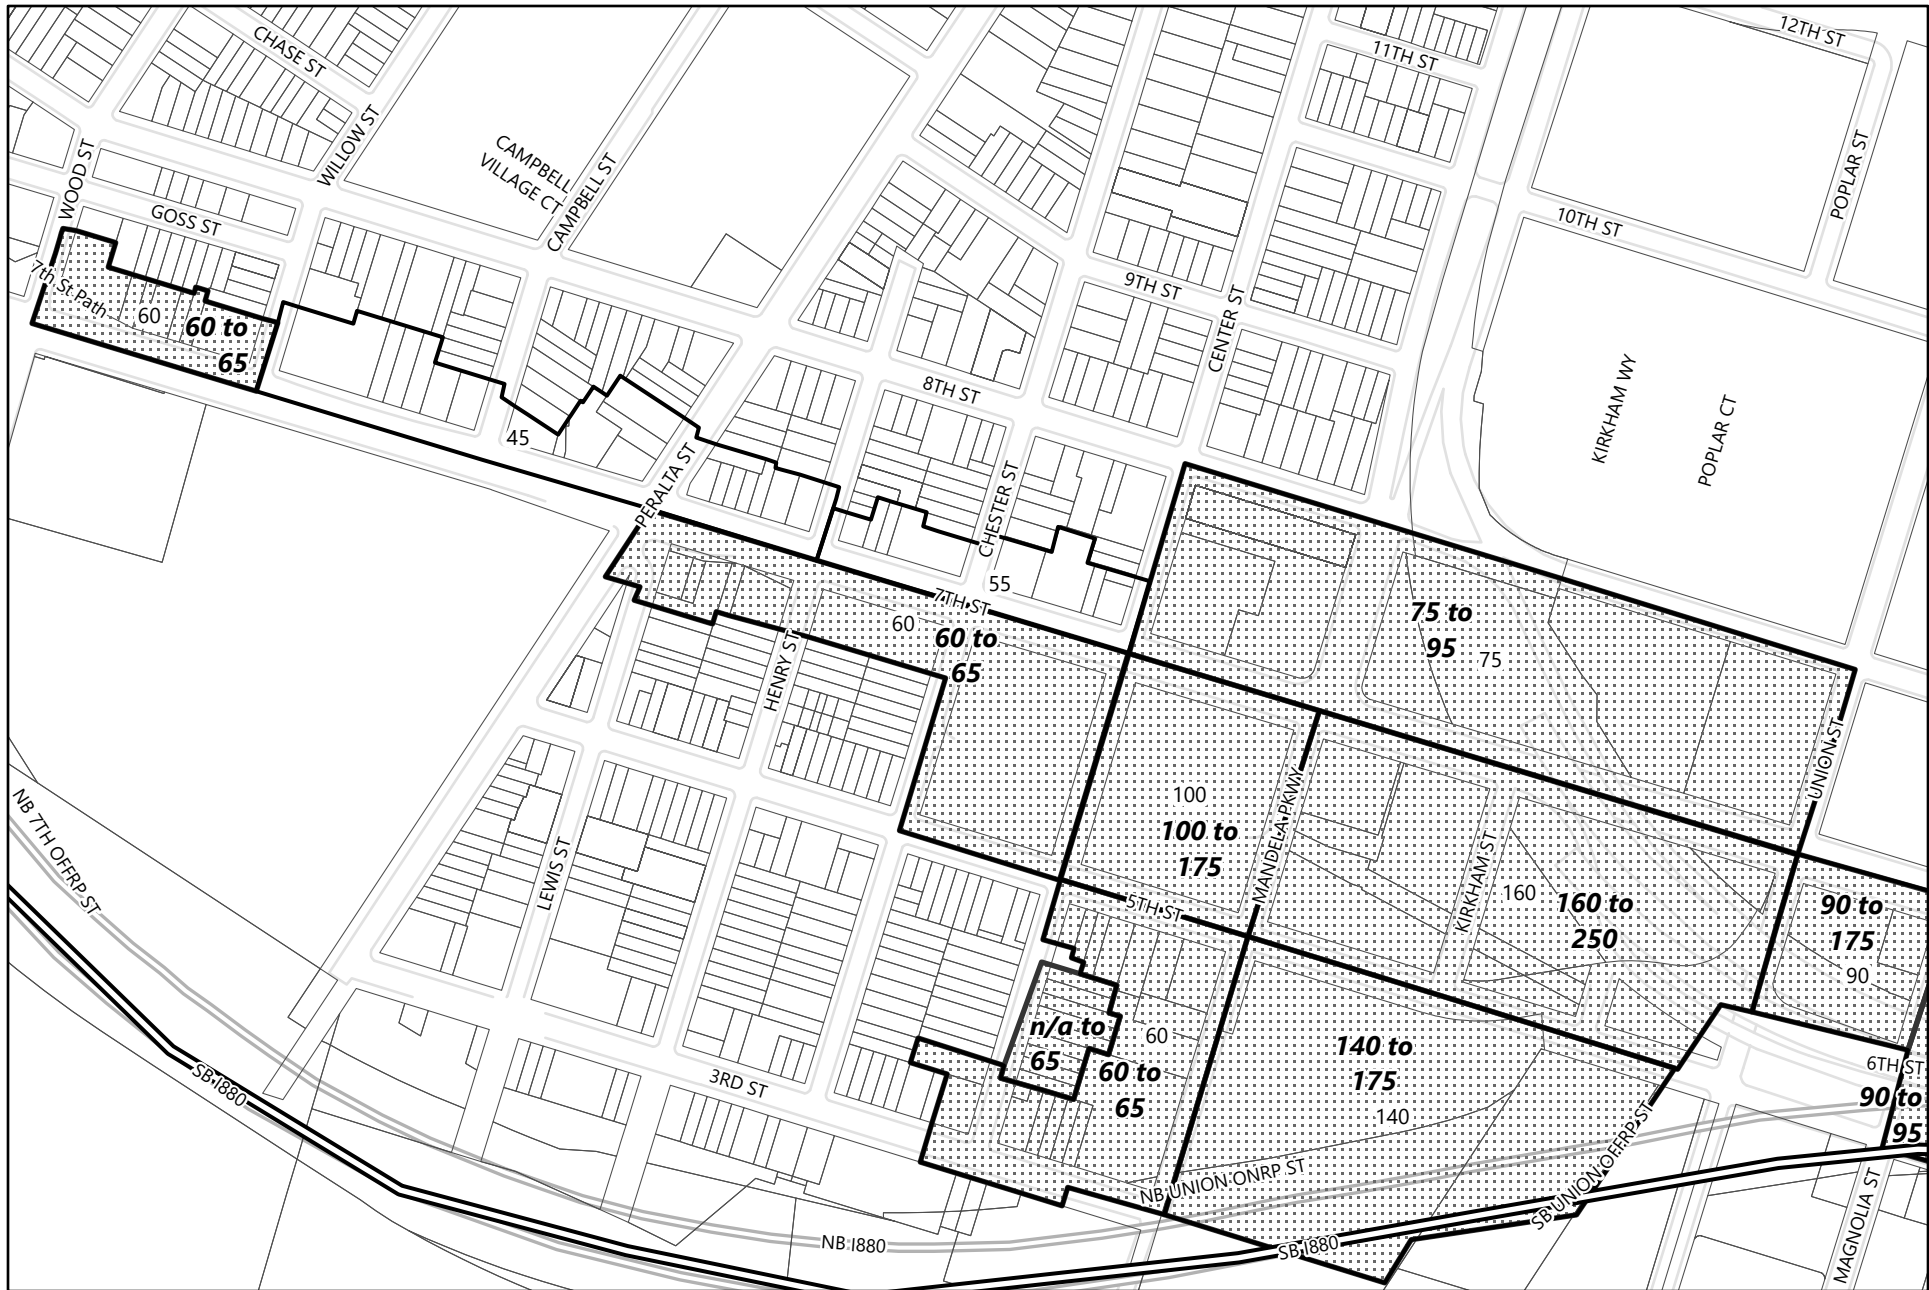

General Plan Update Phase 1 Amendments

-  Areas of Zoning Change
-  Neighborhood Boundary

100
 Feet

Zoning Map 1.3 (West Oakland)

General Plan Update Phase 1 Amendments

-  Areas of Zoning Change
-  Neighborhood Boundary

100
 Feet

Zoning Map 1.4 (West Oakland)

General Plan Update Phase 1 Amendments

-  Areas of Zoning Change
-  Neighborhood Boundary

100
 Feet

Zoning Map 1.5 (West Oakland)

General Plan Update Phase 1 Amendments

-  Areas of Zoning Change
-  Neighborhood Boundary

100
 Feet

Height Map 1.1 (West Oakland)

General Plan Update Phase 1 Amendments

-  Areas of Change
-  Existing Corridor Height Areas
-  Neighborhood Boundary

Height Map 1.2 (West Oakland)

General Plan Update Phase 1 Amendments

-  Areas of Change
-  Existing Corridor Height Areas
-  Neighborhood Boundary

Height Map 1.3 (West Oakland)

General Plan Update Phase 1 Amendments