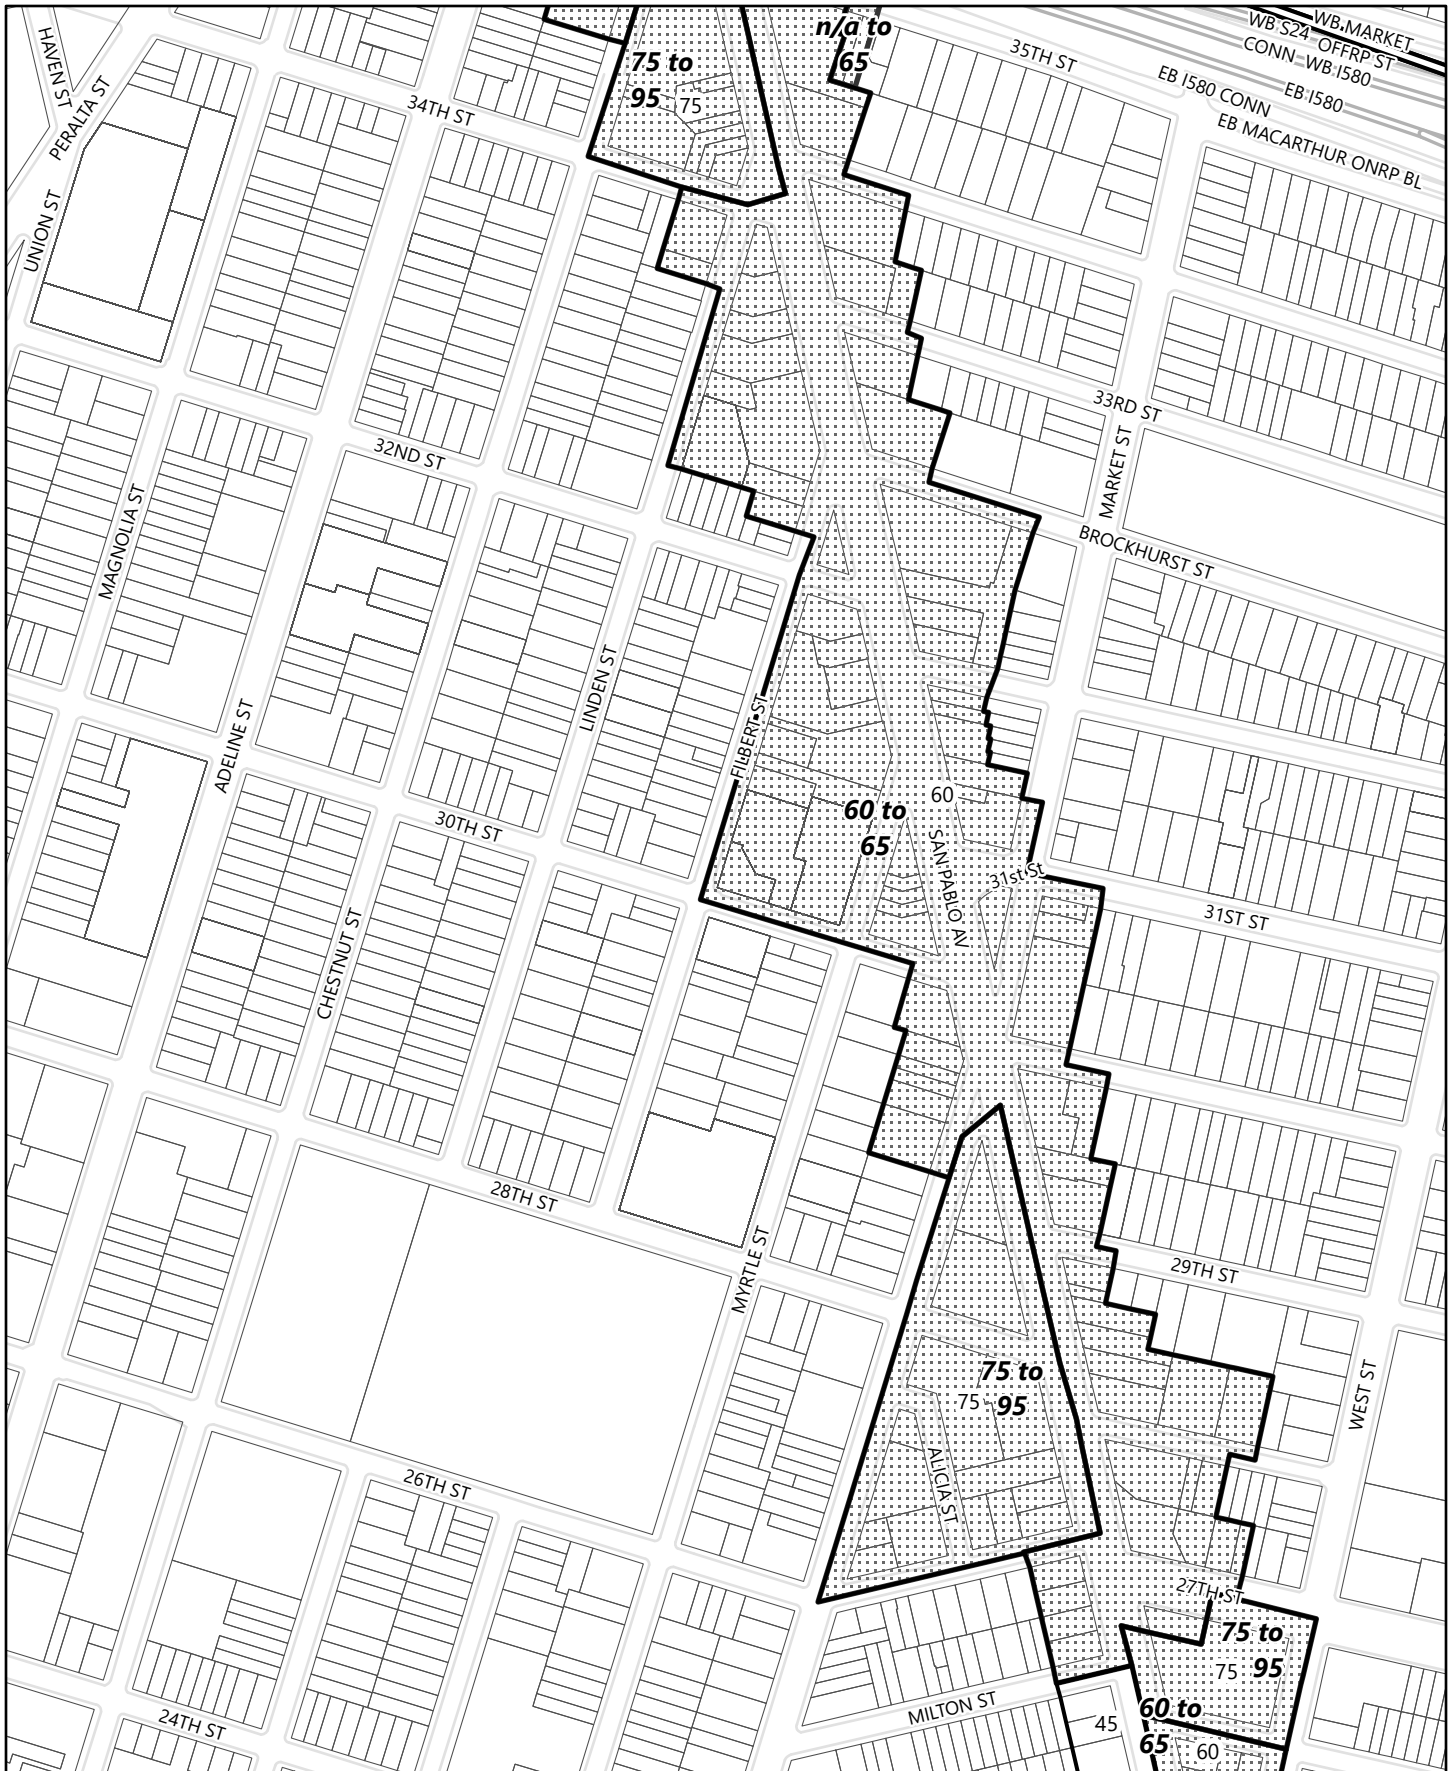

-  Areas of Zoning Change
-  Neighborhood Boundary

100
 Feet

Height Map 1.1 (West Oakland)

General Plan Update Phase 1 Amendments

-  Areas of Change
-  Existing Corridor Height Areas
-  Neighborhood Boundary

Height Map 1.2 (West Oakland)

General Plan Update Phase 1 Amendments

-  Areas of Change
-  Existing Corridor Height Areas
-  Neighborhood Boundary

Height Map 1.3 (West Oakland)

General Plan Update Phase 1 Amendments

-  Areas of Change
-  Existing Corridor Height Areas
-  Neighborhood Boundary

Height Map 1.4 (West Oakland)

General Plan Update Phase 1 Amendments

-  Areas of Change
-  Existing Corridor Height Areas
-  Neighborhood Boundary

Height Map 1.6 (West Oakland)
General Plan Update Phase 1 Amendments

-  Existing Corridor Height Areas
-  Areas of Change
-  Neighborhood Boundary

Height Map 1.7 (West Oakland)

General Plan Update Phase 1 Amendments