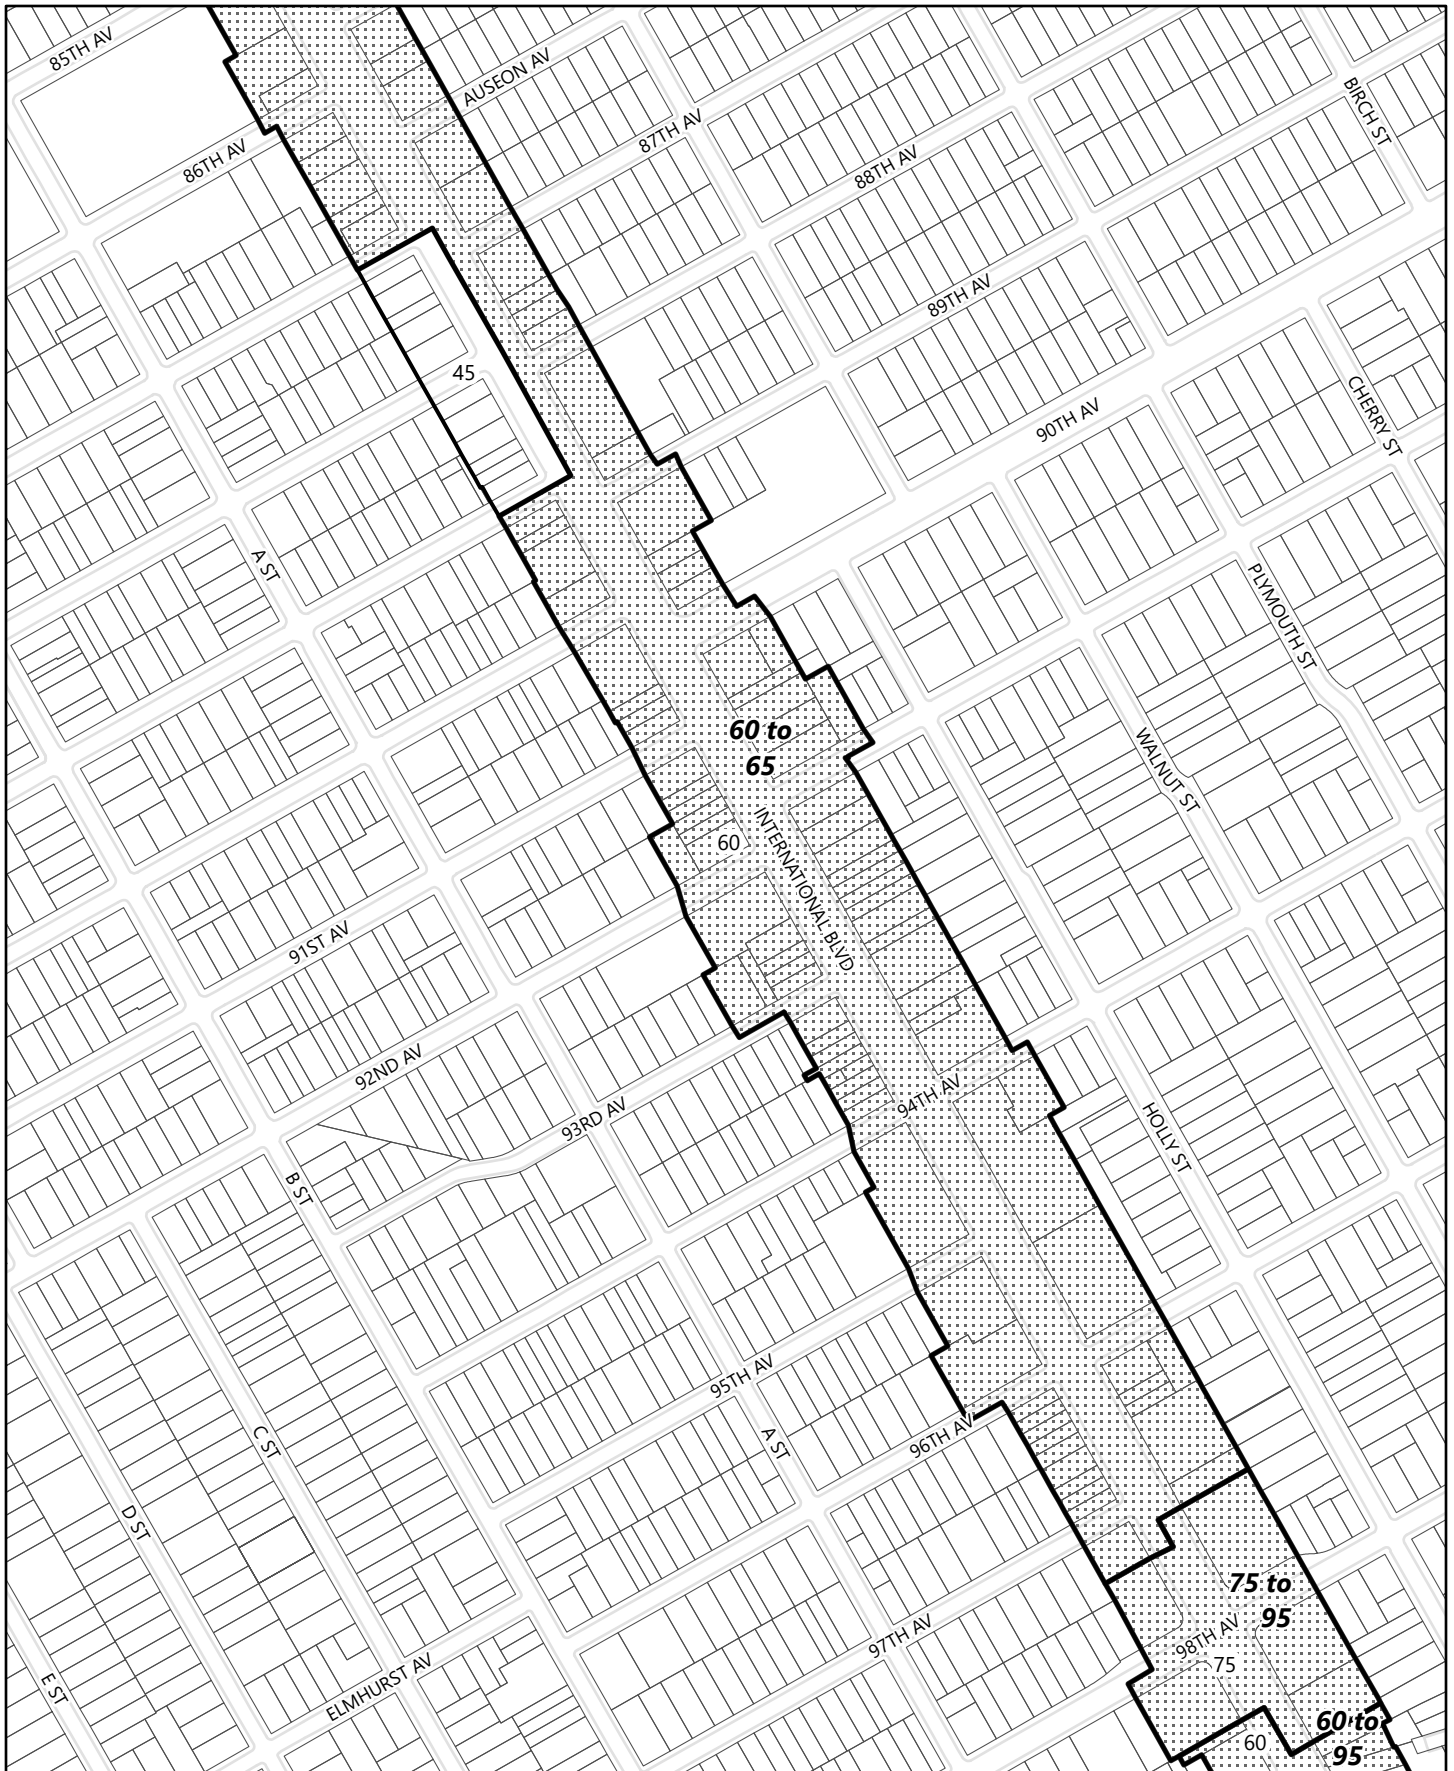

-  Existing Corridor Height Areas
-  Areas of Change
-  Neighborhood Boundary

Height Map 7.5 (Elmhurst/Far East Oakland)
General Plan Update Phase 1 Amendments

-  Existing Corridor Height Areas
-  Areas of Change
-  Neighborhood Boundary

Height Map 7.6 (Elmhurst/Far East Oakland)
General Plan Update Phase 1 Amendments

-  Existing Corridor Height Areas
-  Areas of Change
-  Neighborhood Boundary

Height Map 7.7 (Elmhurst/Far East Oakland)