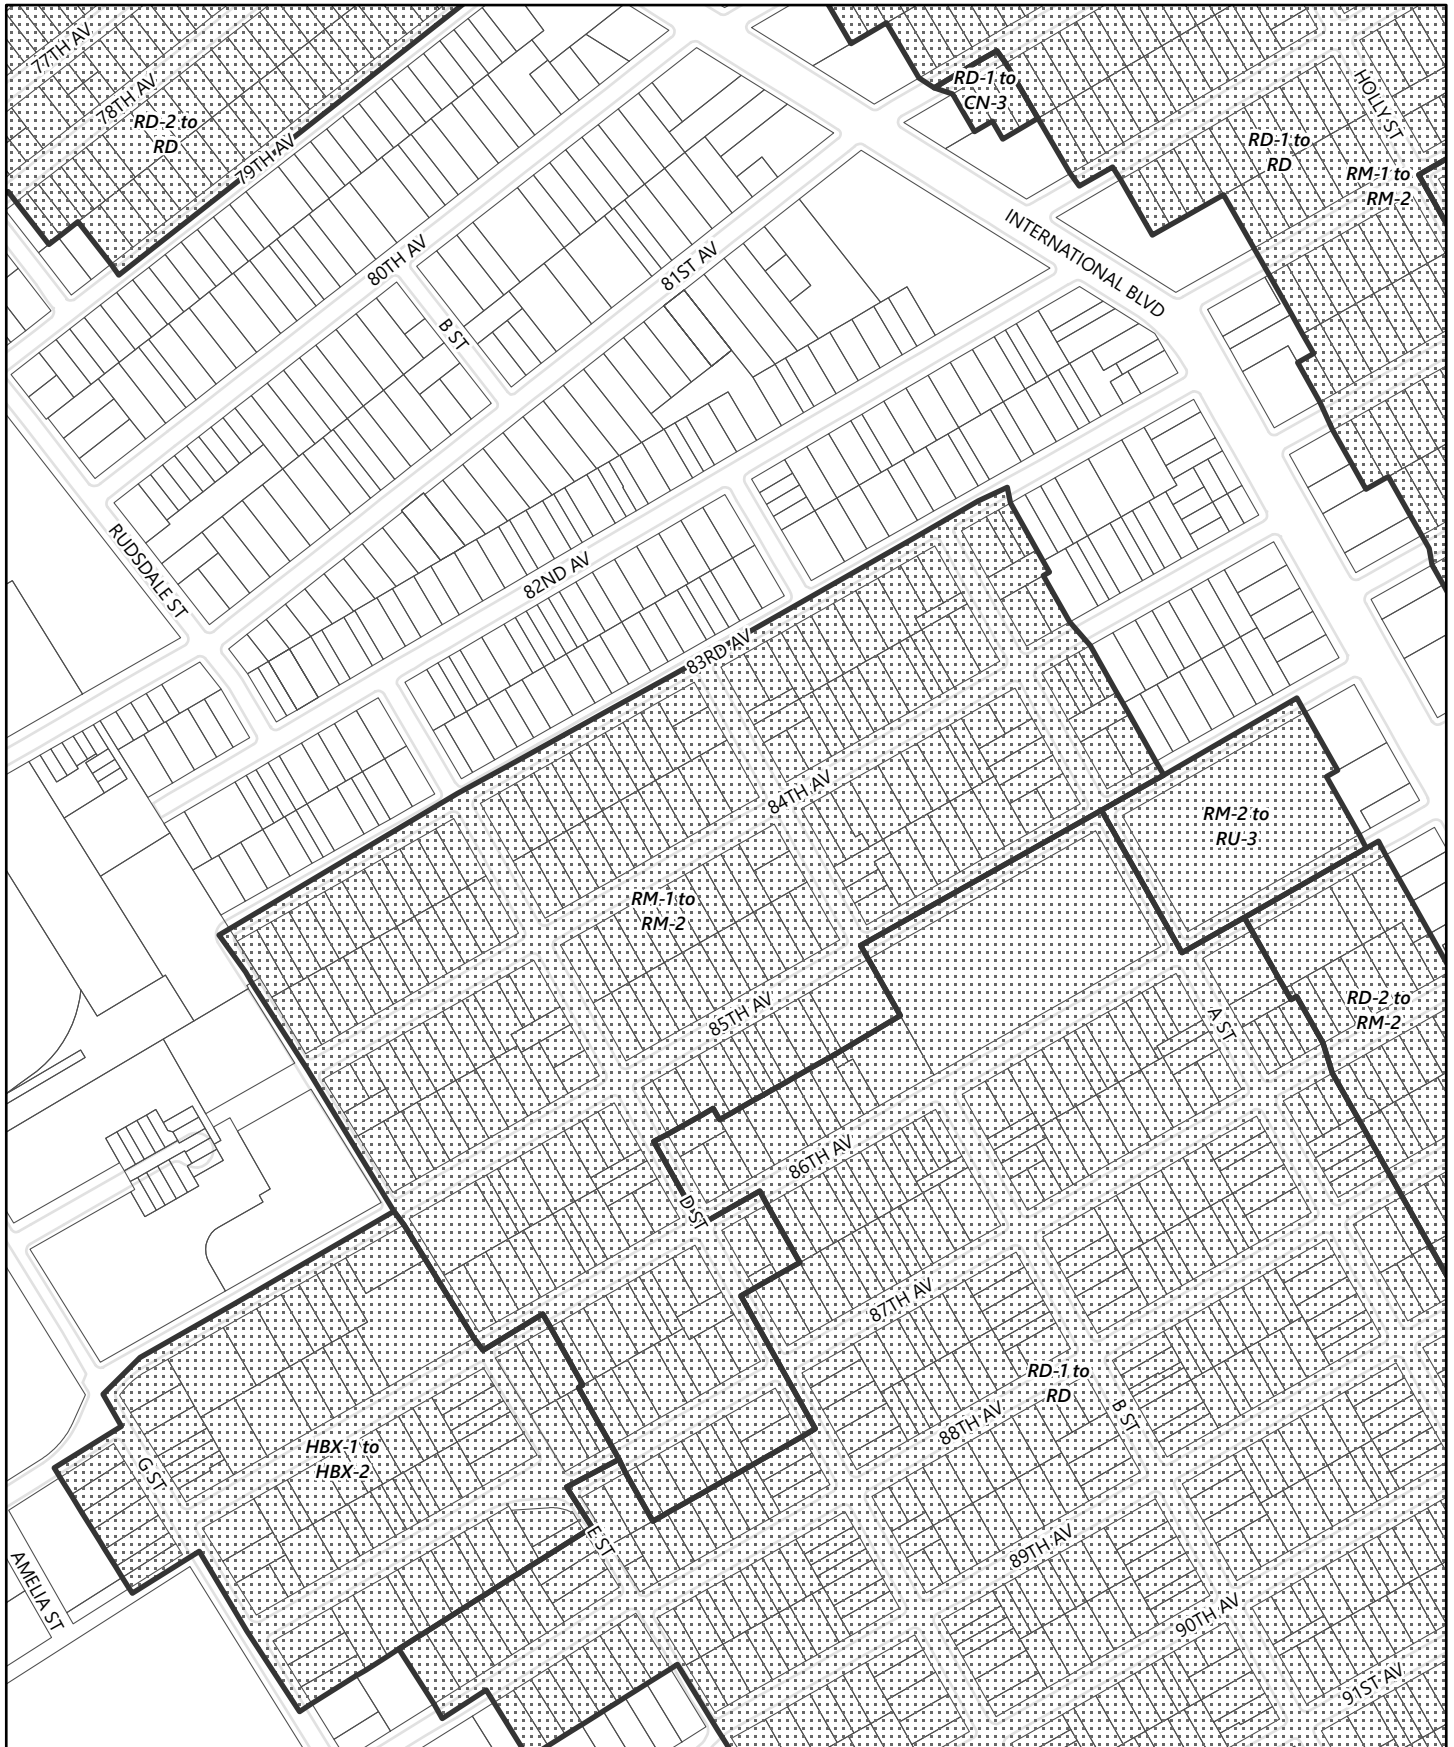

Zoning Map 7.1 (Elmhurst/Far East Oakland)

General Plan Update Phase 1 Amendments

-  Areas of Zoning Change
-  Neighborhood Boundary

100
Feet

Zoning Map 7.2 (Elmhurst/Far East Oakland)

General Plan Update Phase 1 Amendments

-  Areas of Zoning Change
-  Neighborhood Boundary

100
Feet

Zoning Map 7.3 (Elmhurst/Far East Oakland)

General Plan Update Phase 1 Amendments

-  Areas of Zoning Change
-  Neighborhood Boundary

100
 Feet

Zoning Map 7.4 (Elmhurst/Far East Oakland)

General Plan Update Phase 1 Amendments

-  Areas of Zoning Change
-  Neighborhood Boundary

100
 Feet

Zoning Map 7.5 (Elmhurst/Far East Oakland)

General Plan Update Phase 1 Amendments

Planning & Building Department, April 12, 2023

-  Areas of Zoning Change
-  Neighborhood Boundary

100
Feet

Zoning Map 7.6 (Elmhurst/Far East Oakland)

General Plan Update Phase 1 Amendments

-  Areas of Zoning Change
-  Neighborhood Boundary

100
Feet

Zoning Map 7.8 (Elmhurst/Far East Oakland)