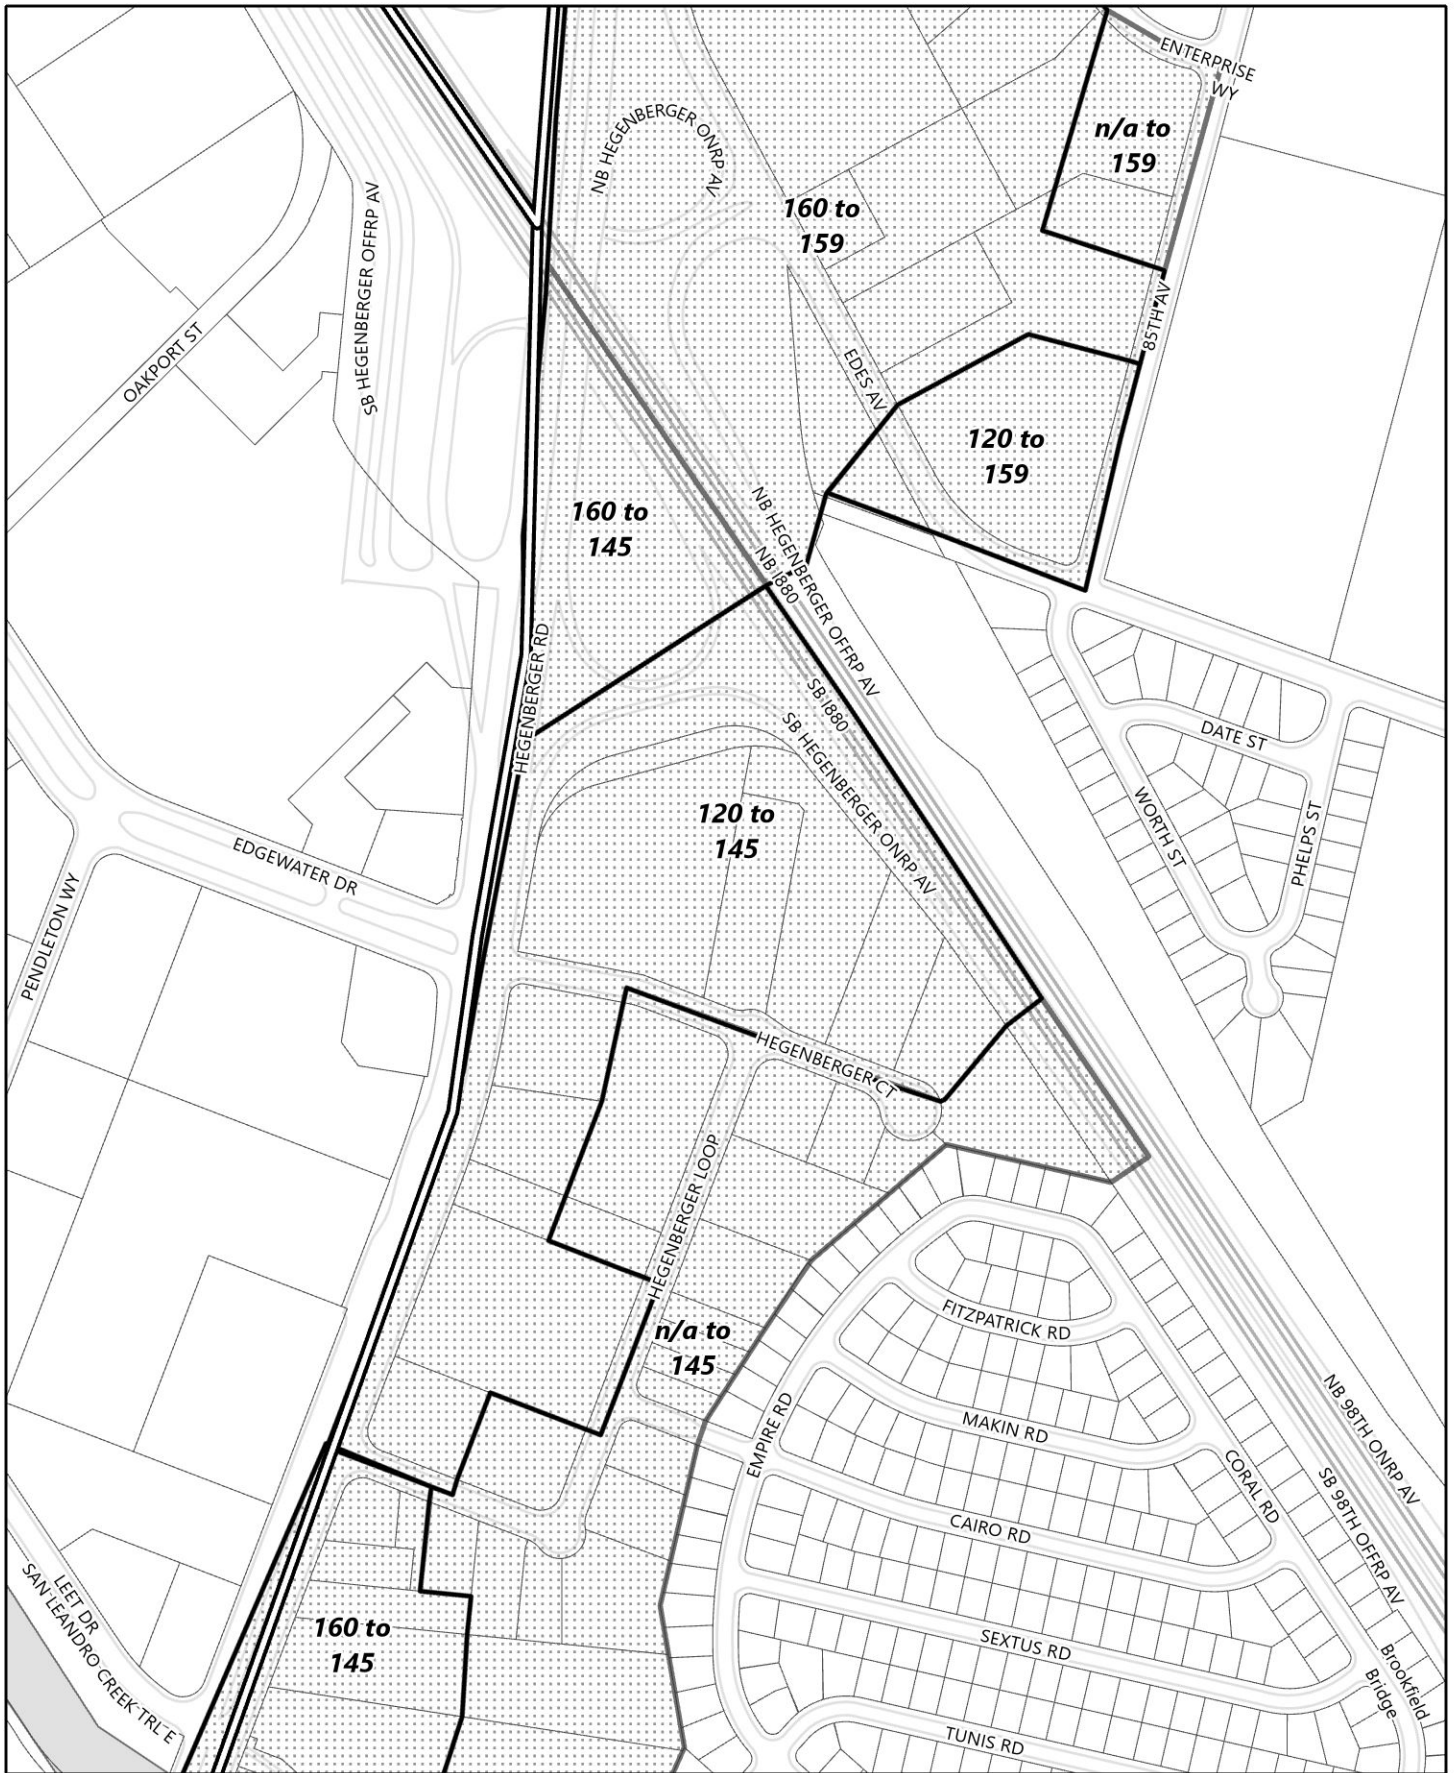

-  Areas of Zoning Change
-  Neighborhood Boundary

100
Feet

Zoning Map 7.6 (Elmhurst/Far East Oakland)

General Plan Update Phase 1 Amendments

-  Areas of Zoning Change
-  Neighborhood Boundary

100
Feet

Zoning Map 7.8 (Elmhurst/Far East Oakland)

Height Map 7.6 (Elmhurst/Far East Oakland)
General Plan Update Phase 1 Amendments

-  Existing Corridor Height Areas
-  Areas of Change
-  Neighborhood Boundary

Height Map 7.7 (Elmhurst/Far East Oakland)

General Plan Update Phase 1 Amendments

-  Areas of Change
-  Existing Corridor Height Areas
-  Neighborhood Boundary

Height Map 7.8 (Elmhurst/Far East Oakland)

General Plan Update Phase 1 Amendments

-  Existing Corridor Height Areas
-  Areas of Change
-  Neighborhood Boundary

100
Feet

Height Map 7.9 (Elmhurst/Far East Oakland)
General Plan Update Phase 1 Amendments

-  Existing Corridor Height Areas
-  Areas of Change
-  Neighborhood Boundary

100
 Feet

Height Map 7.10 (Elmhurst/Far East Oakland)
General Plan Update Phase 1 Amendments