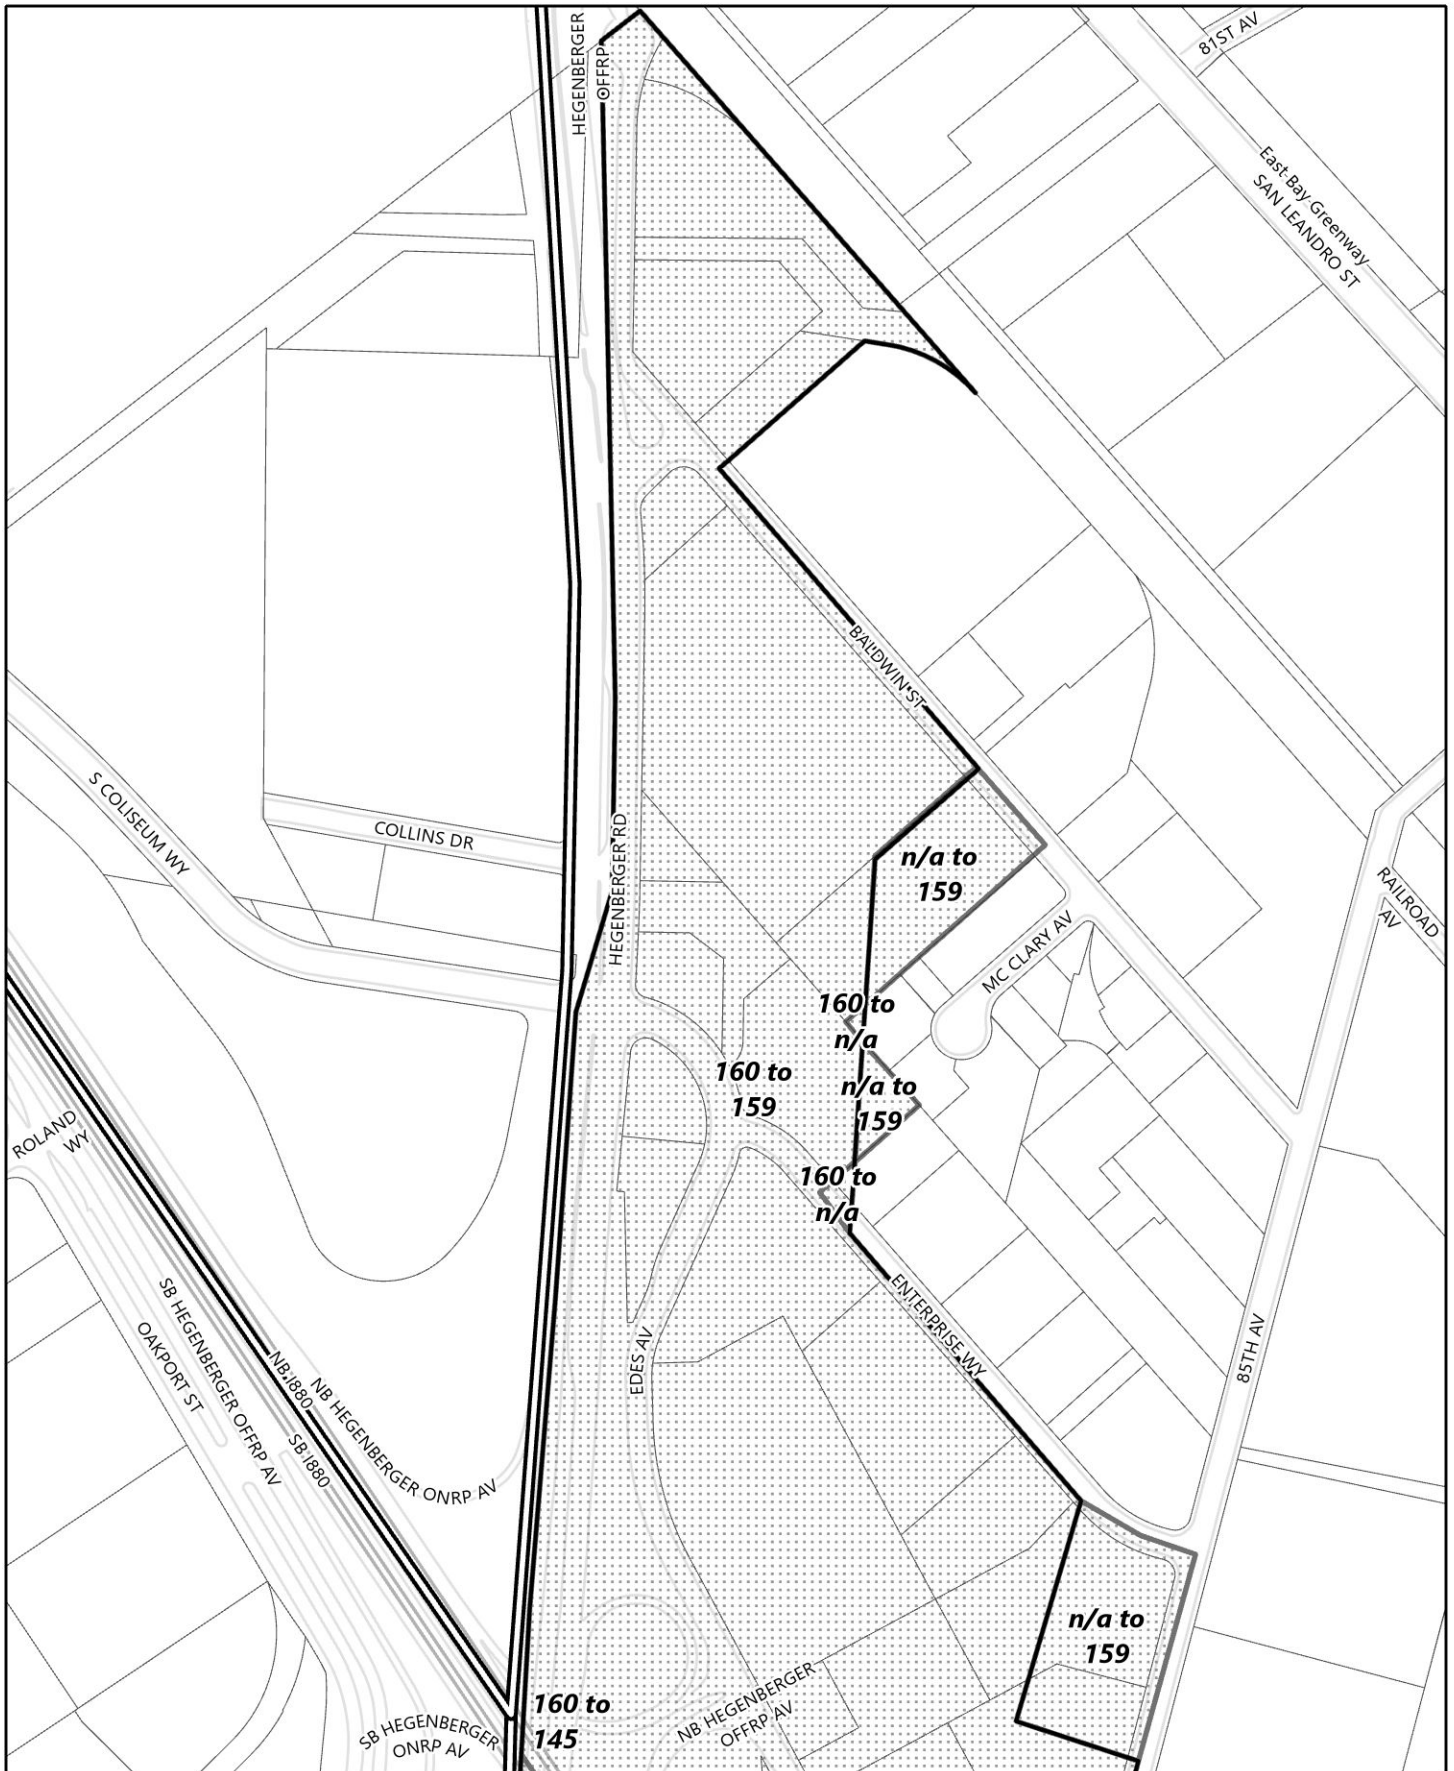

Height Map 7.8 (Elmhurst/Far East Oakland)

General Plan Update Phase 1 Amendments

- Existing Corridor Height Areas
- Areas of Change
- Neighborhood Boundary

100
Feet