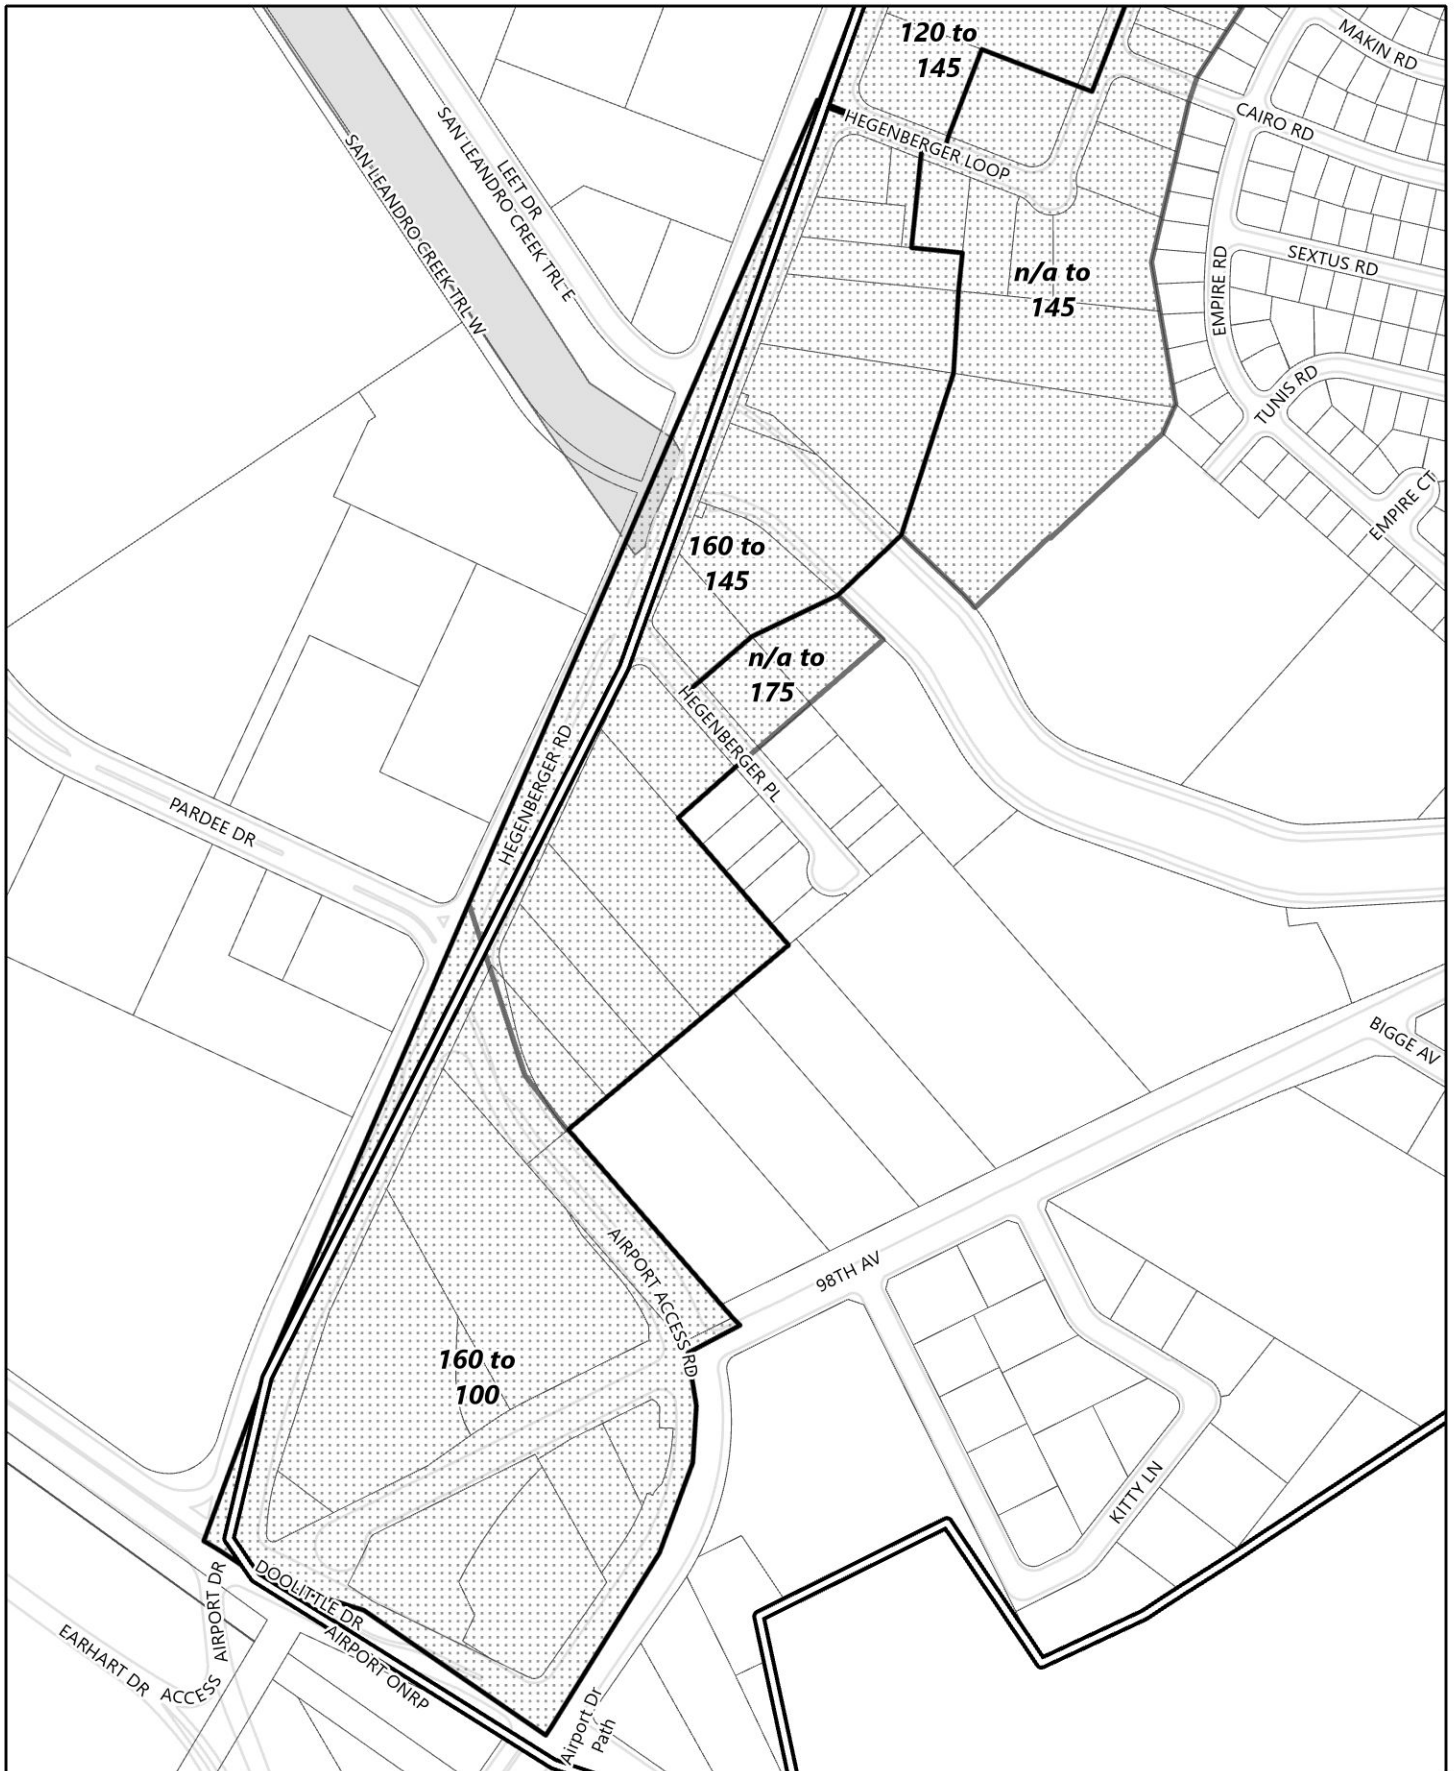

-  Areas of Zoning Change
-  Neighborhood Boundary

100
Feet

Zoning Map 7.6 (Elmhurst/Far East Oakland)

General Plan Update Phase 1 Amendments

-  Areas of Zoning Change
-  Neighborhood Boundary

100
Feet

Zoning Map 7.8 (Elmhurst/Far East Oakland)

General Plan Update Phase 1 Amendments

-  Areas of Change
-  Existing Corridor Height Areas
-  Neighborhood Boundary

Height Map 7.8 (Elmhurst/Far East Oakland)

General Plan Update Phase 1 Amendments

-  Existing Corridor Height Areas
-  Areas of Change
-  Neighborhood Boundary

100
Feet

Height Map 7.9 (Elmhurst/Far East Oakland)
General Plan Update Phase 1 Amendments

-  Existing Corridor Height Areas
-  Areas of Change
-  Neighborhood Boundary

100
 Feet

Height Map 7.10 (Elmhurst/Far East Oakland)
General Plan Update Phase 1 Amendments

-  Existing Corridor Height Areas
-  Areas of Change
-  Neighborhood Boundary

100
 Feet