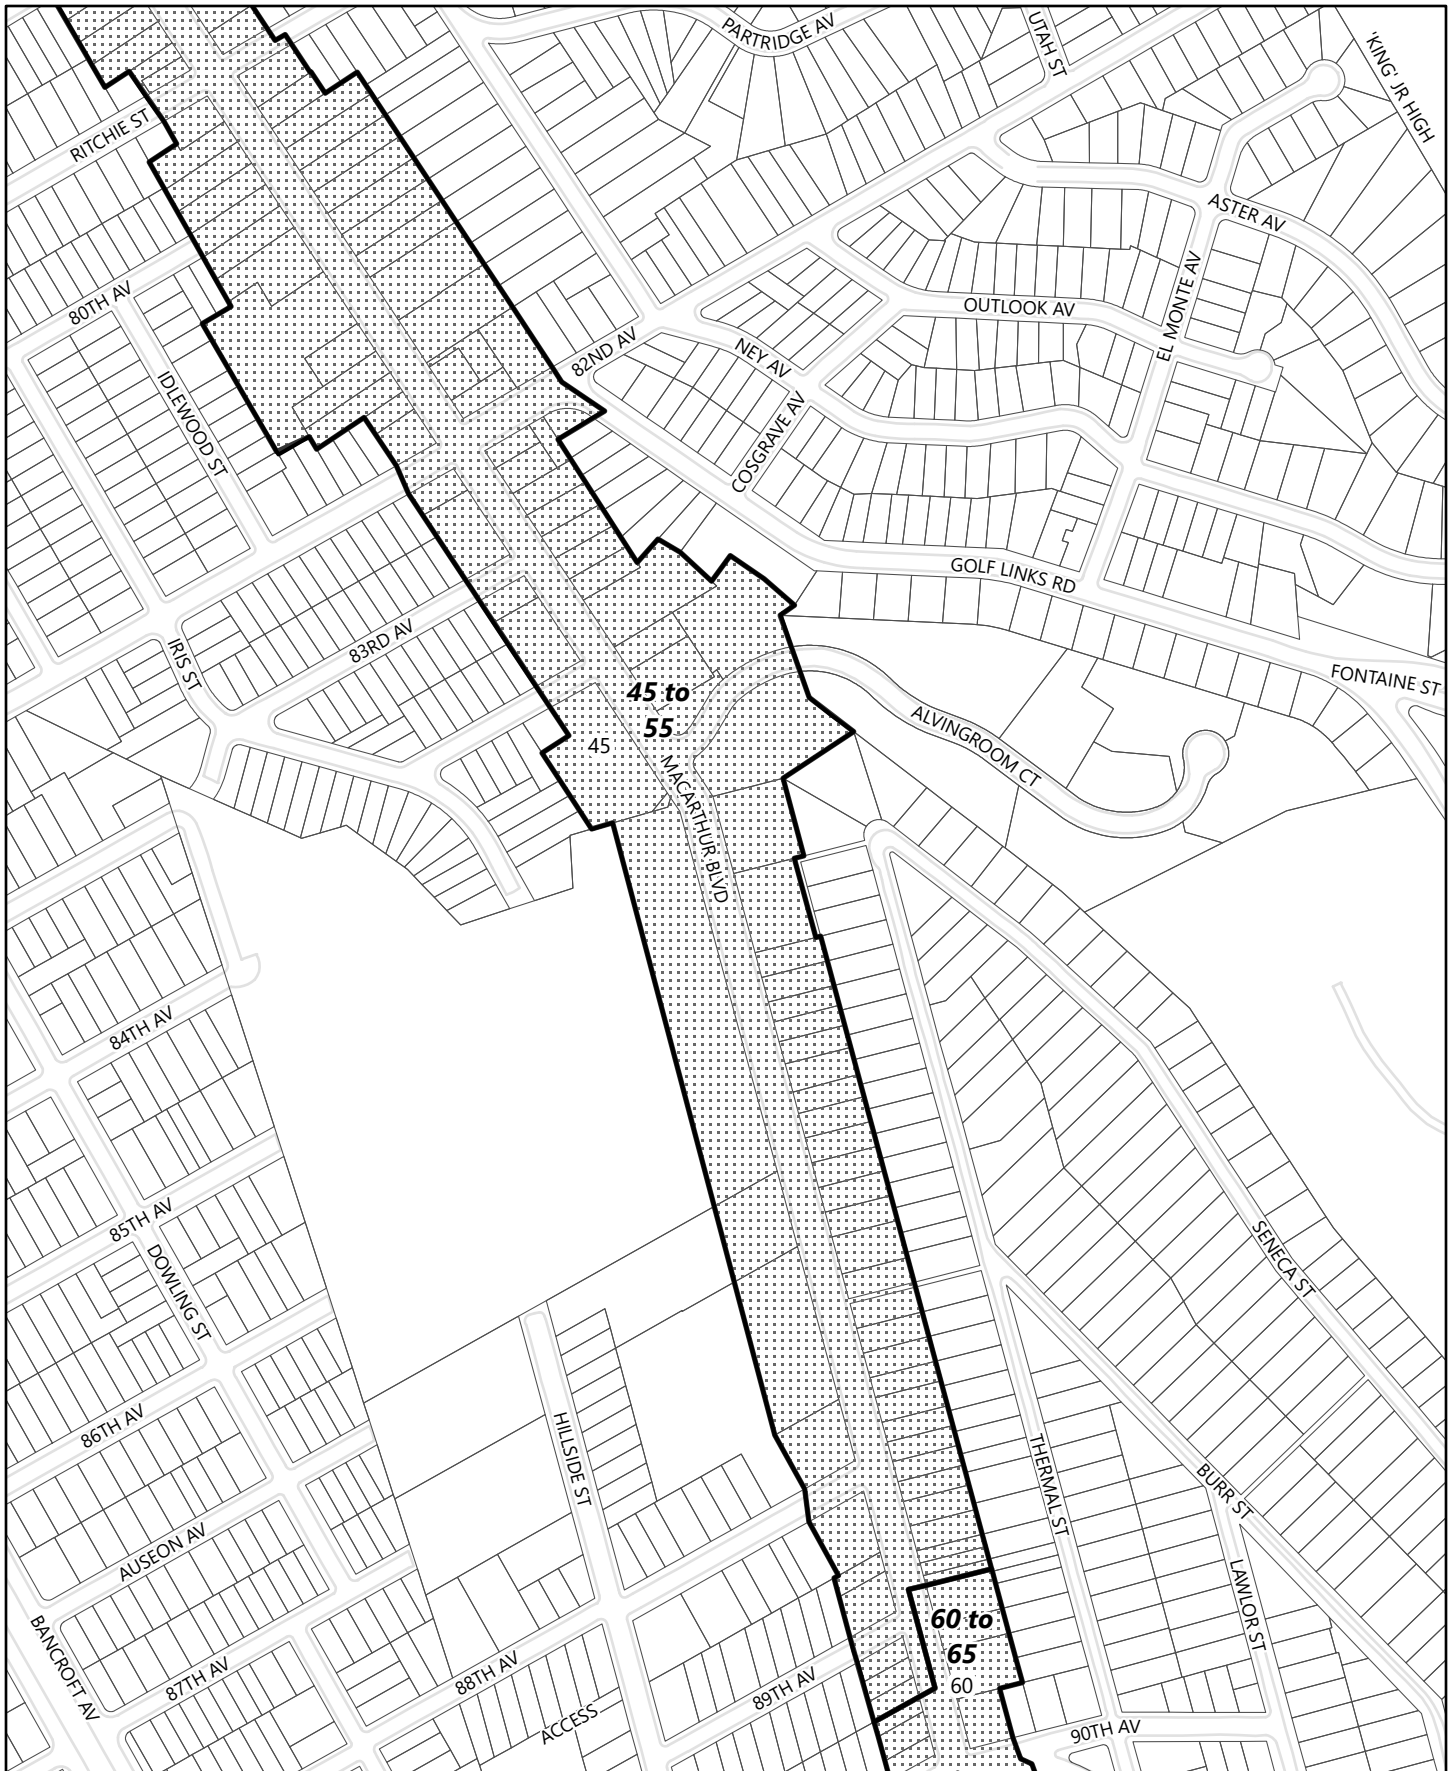

General Plan Update Phase 1 Amendments

-  Areas of Zoning Change
-  Neighborhood Boundary

100
 Feet

Zoning Map 7.12 (Elmhurst/Far East Oakland)

General Plan Update Phase 1 Amendments

Zoning Map 7.13 (Elmhurst/Far East Oakland)

General Plan Update Phase 1 Amendments

Zoning Map 7.14 (Elmhurst/Far East Oakland)

General Plan Update Phase 1 Amendments

-  Areas of Zoning Change
-  Neighborhood Boundary
-  100 Feet
- 

Height Map 7.1 (Elmhurst/Far East Oakland)

General Plan Update Phase 1 Amendments

-  Areas of Change
-  Existing Corridor Height Areas
-  Neighborhood Boundary

Height Map 7.2 (Elmhurst/Far East Oakland)
General Plan Update Phase 1 Amendments

-  Existing Corridor Height Areas
-  Areas of Change
-  Neighborhood Boundary