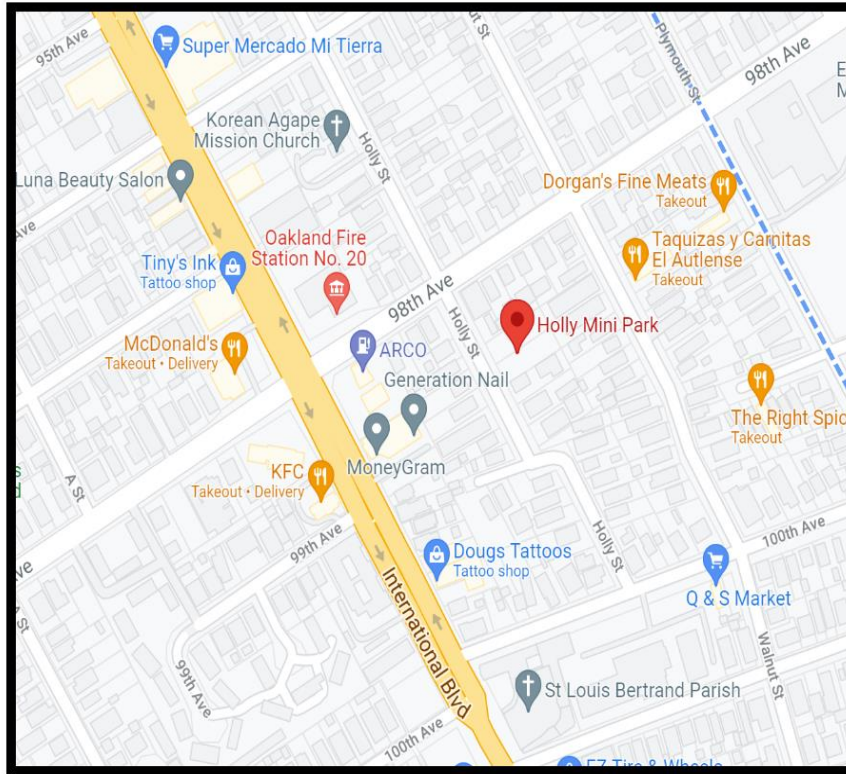

ATTACHMENT A – LOCATION MAP

Holly Mini Park
9830 Holly Street

85th Avenue Mini Park
1712 85th Avenue

City Council

December 7, 2021