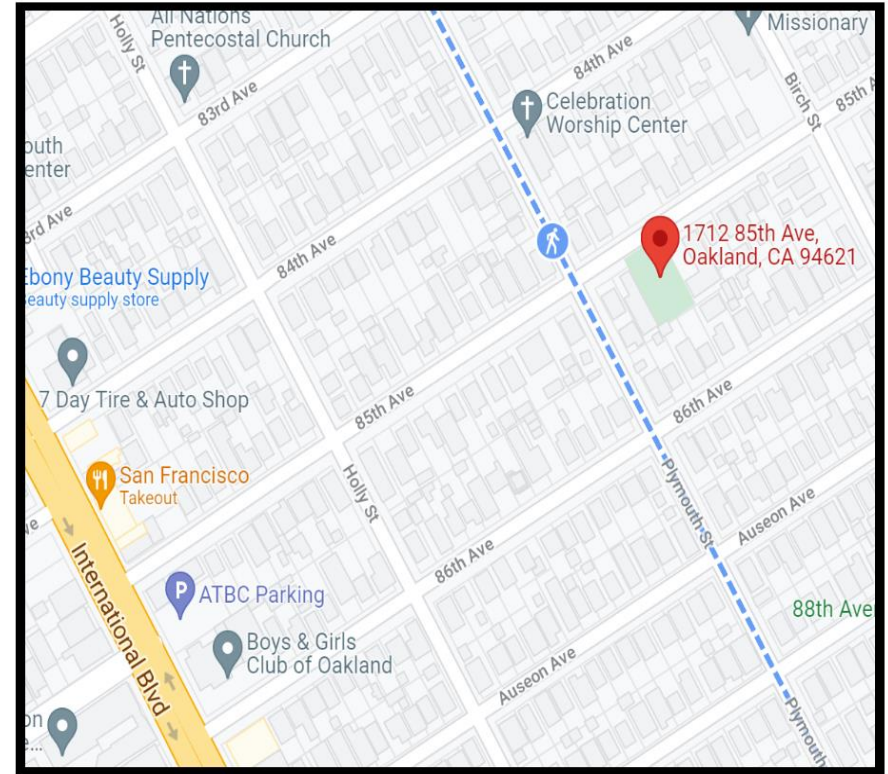

ATTACHMENT A – LOCATION MAP

Holly Mini Park
9830 Holly Street

85th Avenue Mini Park
1712 85th Avenue

City Council

December 7, 2021