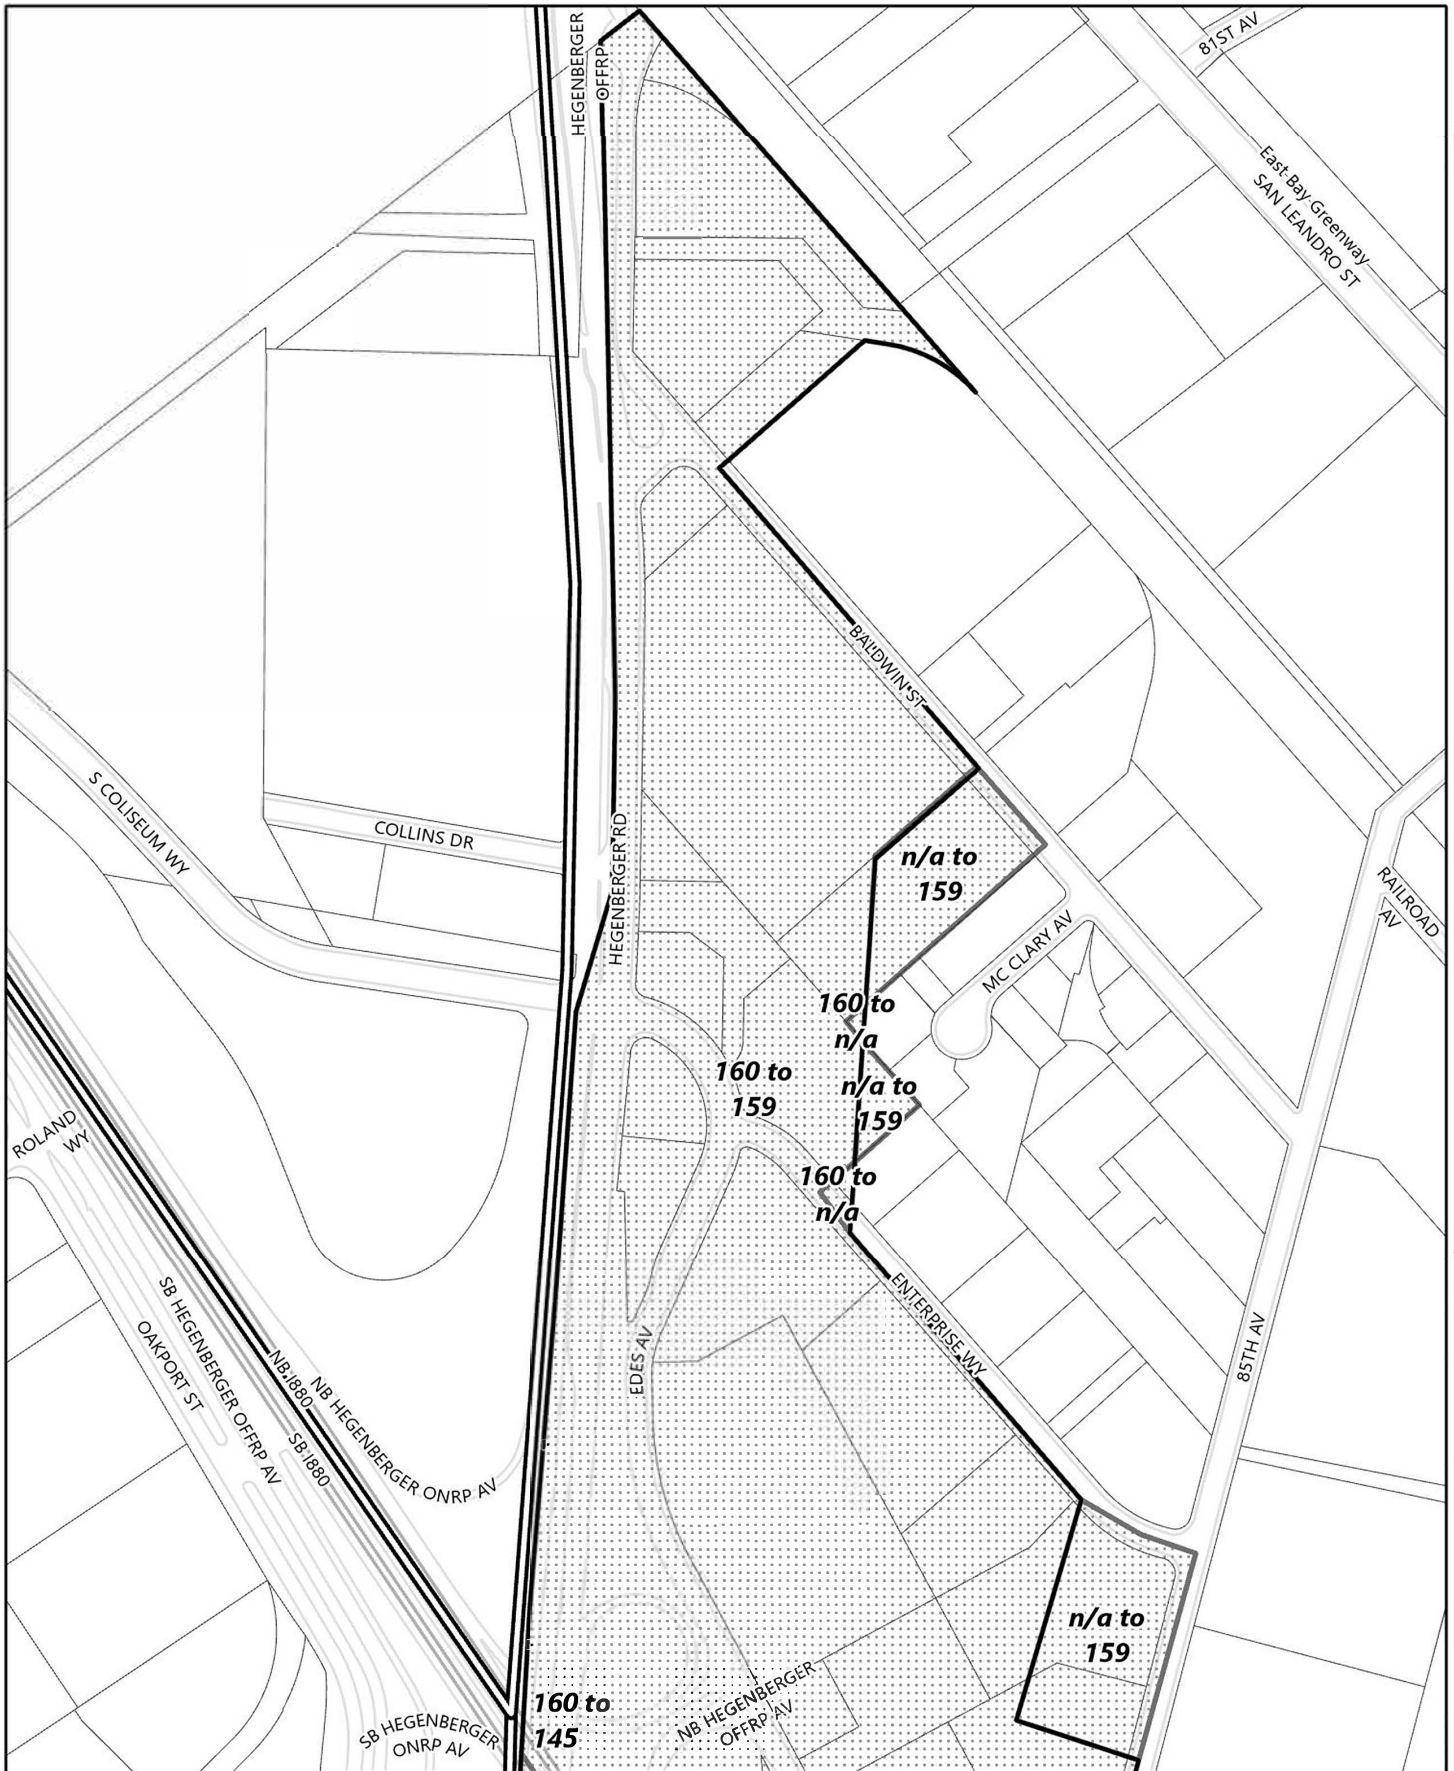

-  Existing Corridor Height Areas
-  Areas of Change
-  Neighborhood Boundary

Height Map 7.7 (Elmhurst/Far East Oakland)

General Plan Update Phase 1 Amendments

-  Areas of Change
-  Existing Corridor Height Areas
-  Neighborhood Boundary

Height Map 7.8 (Elmhurst/Far East Oakland)
General Plan Update Phase 1 Amendments

-  Existing Corridor Height Areas
-  Areas of Change
-  Neighborhood Boundary

100
 Feet

Height Map 7.9 (Elmhurst/Far East Oakland)