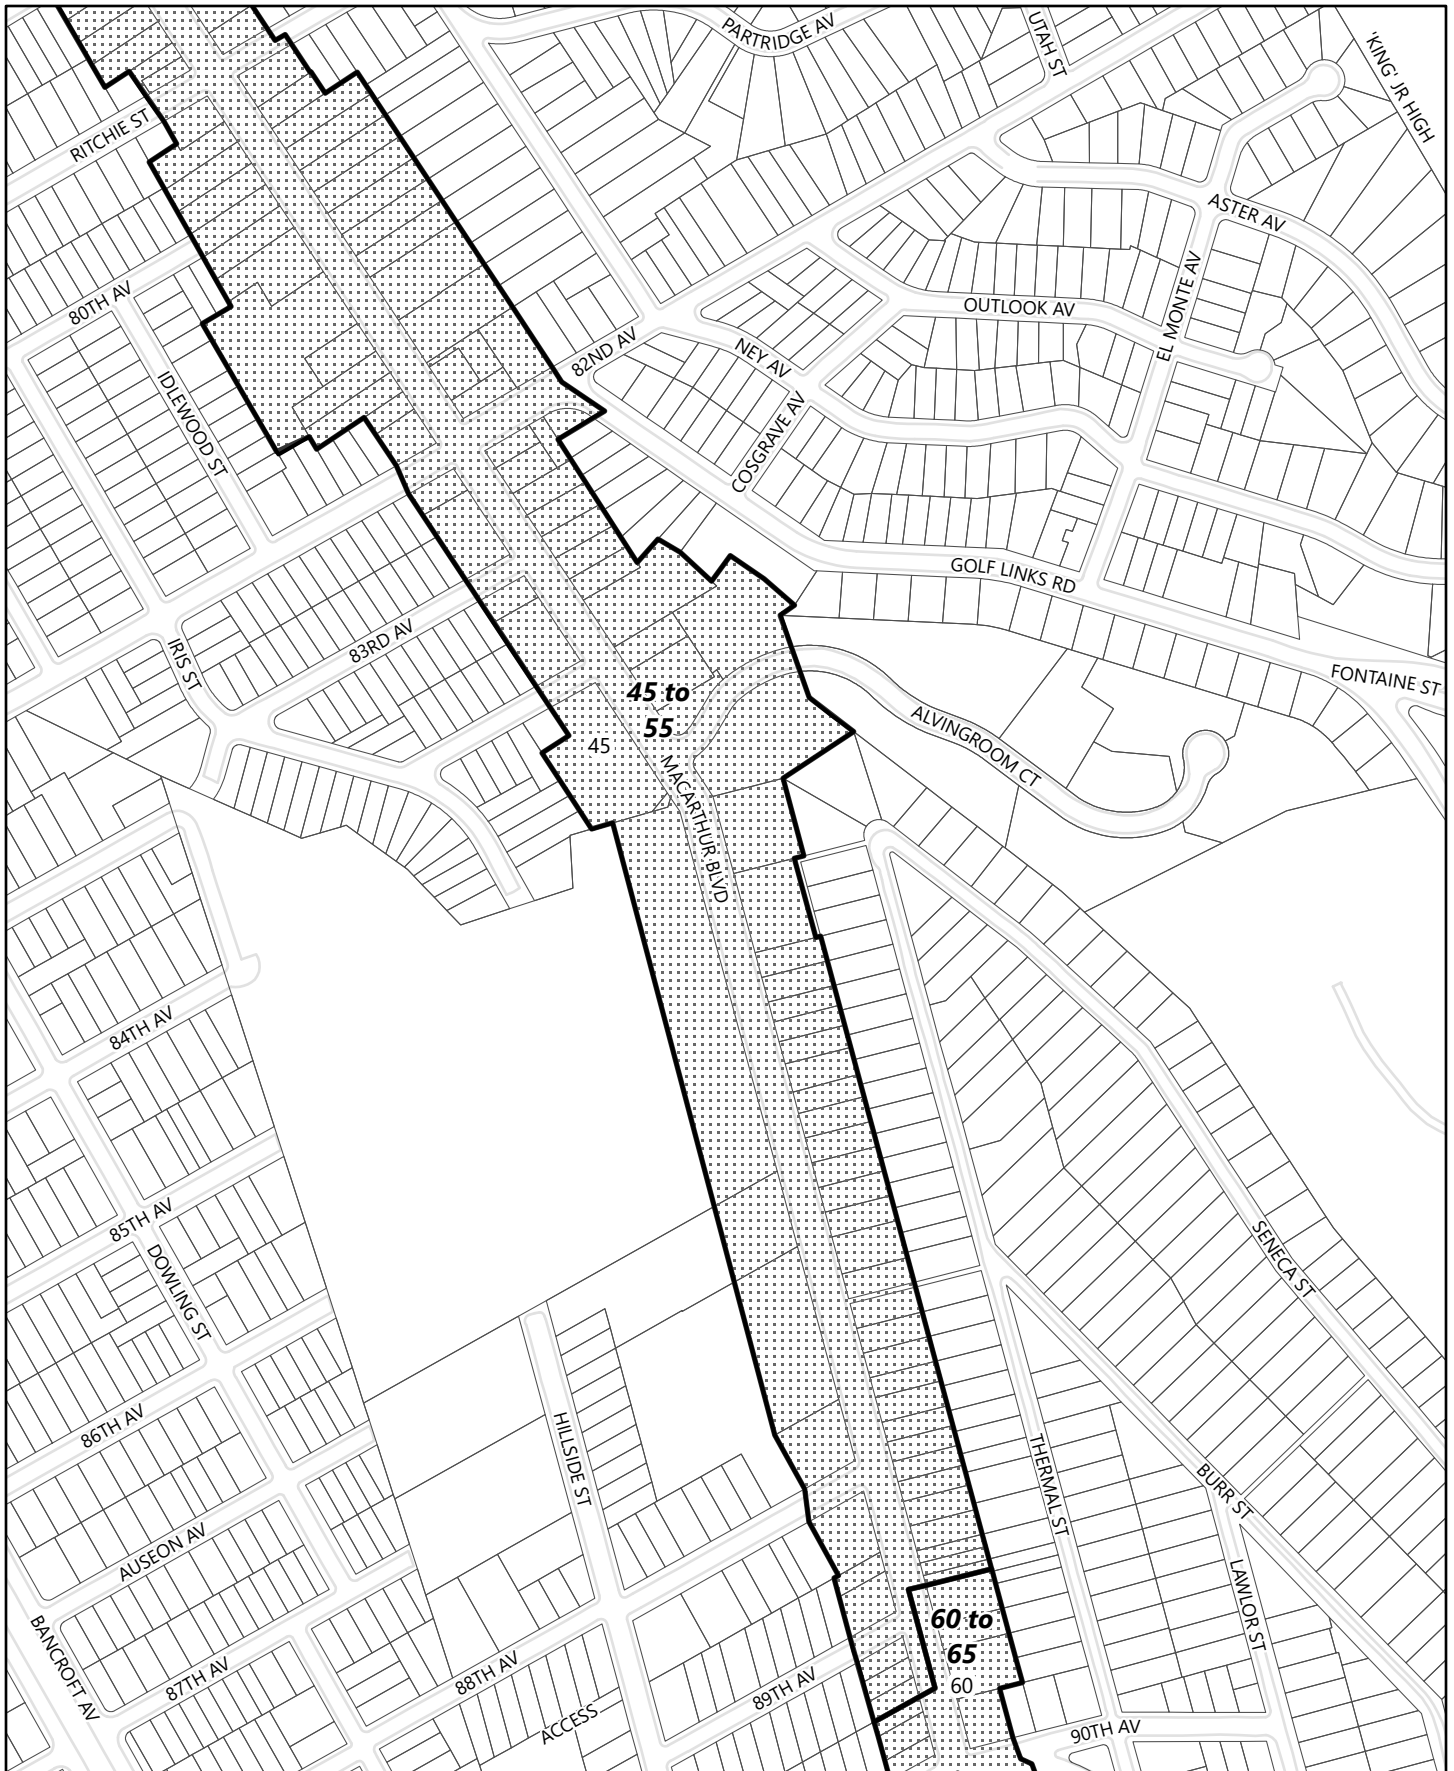

General Plan Update Phase 1 Amendments

Zoning Map 7.13 (Elmhurst/Far East Oakland)

General Plan Update Phase 1 Amendments

-  Areas of Zoning Change
-  Neighborhood Boundary
-  100 Feet
- 

Zoning Map 7.14 (Elmhurst/Far East Oakland)

General Plan Update Phase 1 Amendments

-  Areas of Zoning Change
-  Neighborhood Boundary

100
Feet

Height Map 7.1 (Elmhurst/Far East Oakland)

General Plan Update Phase 1 Amendments

-  Areas of Change
-  Existing Corridor Height Areas
-  Neighborhood Boundary

Height Map 7.2 (Elmhurst/Far East Oakland)
General Plan Update Phase 1 Amendments

-  Existing Corridor Height Areas
-  Areas of Change
-  Neighborhood Boundary

Height Map 7.3 (Elmhurst/Far East Oakland)
General Plan Update Phase 1 Amendments