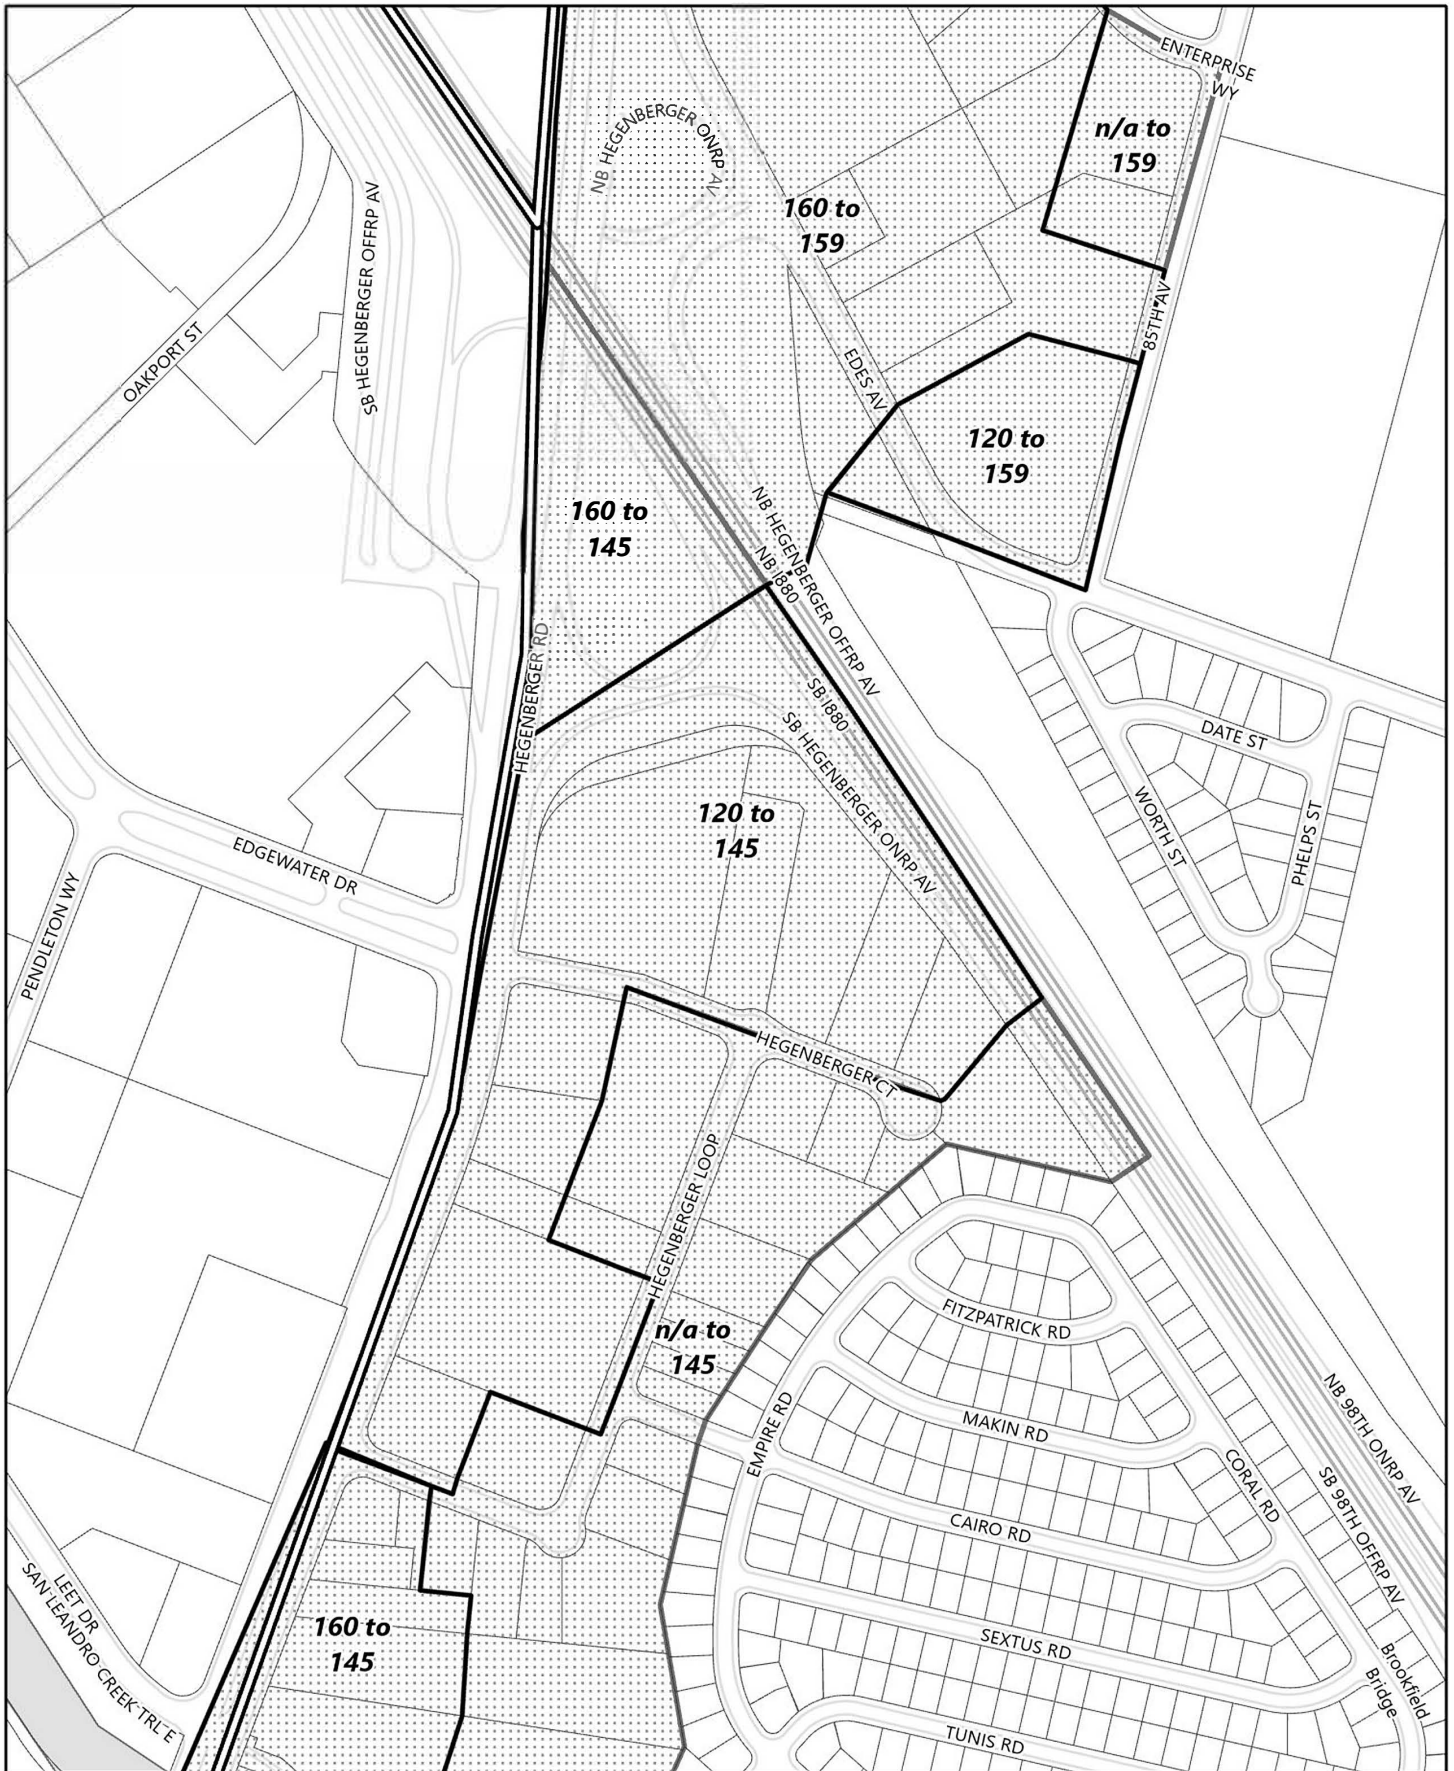

Height Map 7.5 (Elmhurst/Far East Oakland)
General Plan Update Phase 1 Amendments

-  Existing Corridor Height Areas
-  Areas of Change
-  Neighborhood Boundary

Height Map 7.6 (Elmhurst/Far East Oakland)
General Plan Update Phase 1 Amendments

-  Existing Corridor Height Areas
-  Areas of Change
-  Neighborhood Boundary

Height Map 7.7 (Elmhurst/Far East Oakland)

General Plan Update Phase 1 Amendments

-  Areas of Change
-  Existing Corridor Height Areas
-  Neighborhood Boundary

Height Map 7.8 (Elmhurst/Far East Oakland)
General Plan Update Phase 1 Amendments

-  Existing Corridor Height Areas
-  Areas of Change
-  Neighborhood Boundary

100
 Feet

Height Map 7.9 (Elmhurst/Far East Oakland)