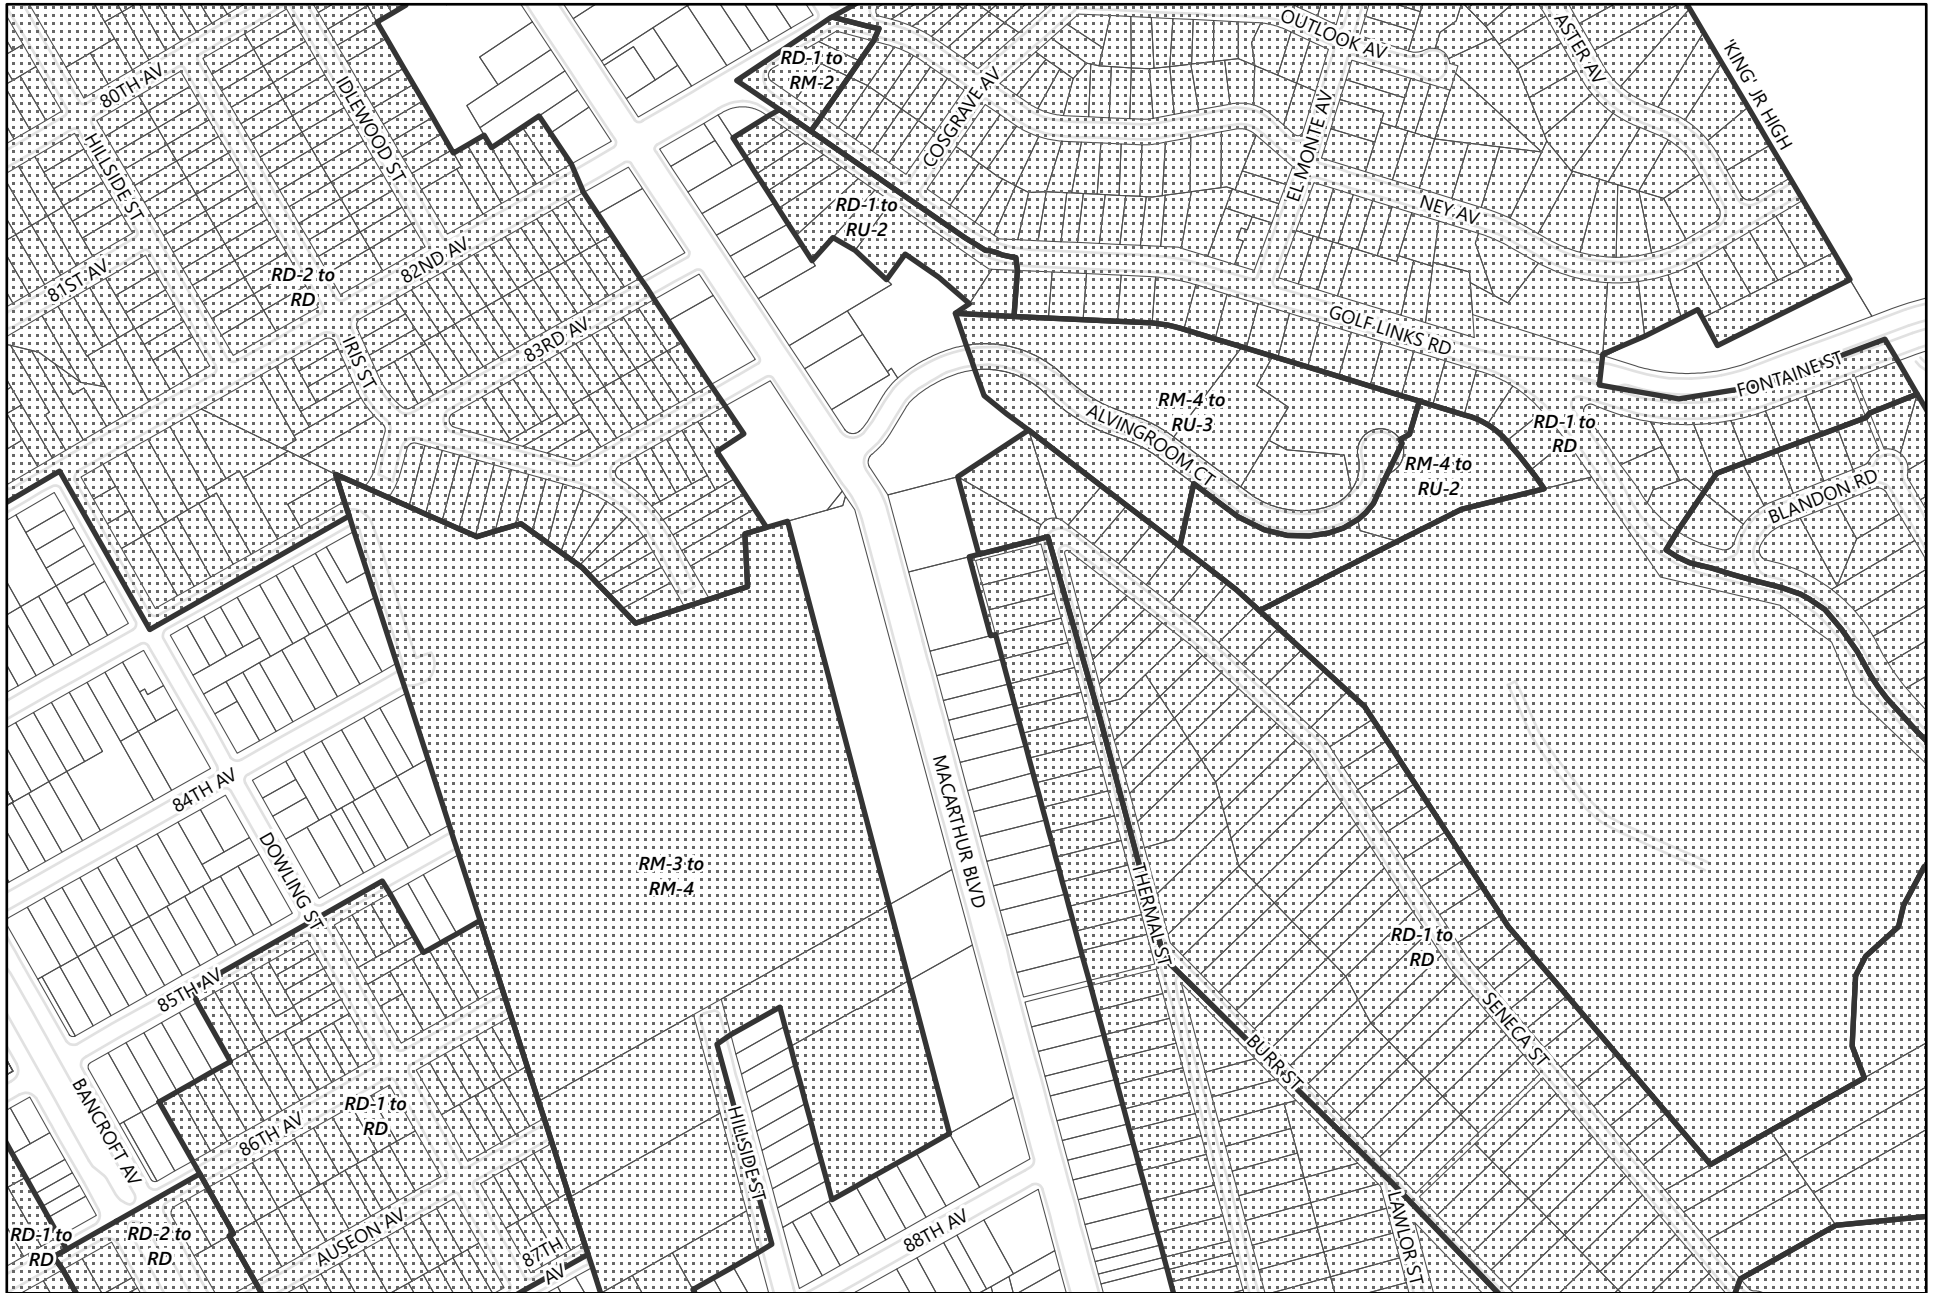

100
Feet

Zoning Map 7.9 (Elmhurst/Far East Oakland)

General Plan Update Phase 1 Amendments

-  Areas of Zoning Change
-  Neighborhood Boundary

100
 Feet

Zoning Map 7.10 (Elmhurst/Far East Oakland)

General Plan Update Phase 1 Amendments

-  Areas of Zoning Change
-  Neighborhood Boundary

100
Feet

Zoning Map 7.11 (Elmhurst/Far East Oakland)

General Plan Update Phase 1 Amendments

-  Areas of Zoning Change
-  Neighborhood Boundary

100
Feet

Zoning Map 7.12 (Elmhurst/Far East Oakland)

General Plan Update Phase 1 Amendments

Zoning Map 7.13 (Elmhurst/Far East Oakland)

General Plan Update Phase 1 Amendments

-  Areas of Zoning Change
-  Neighborhood Boundary
-  100 Feet
- 

Zoning Map 7.14 (Elmhurst/Far East Oakland)

General Plan Update Phase 1 Amendments

-  Areas of Zoning Change
-  Neighborhood Boundary

100
Feet

Height Map 7.1 (Elmhurst/Far East Oakland)

General Plan Update Phase 1 Amendments

-  Areas of Change
-  Existing Corridor Height Areas
-  Neighborhood Boundary