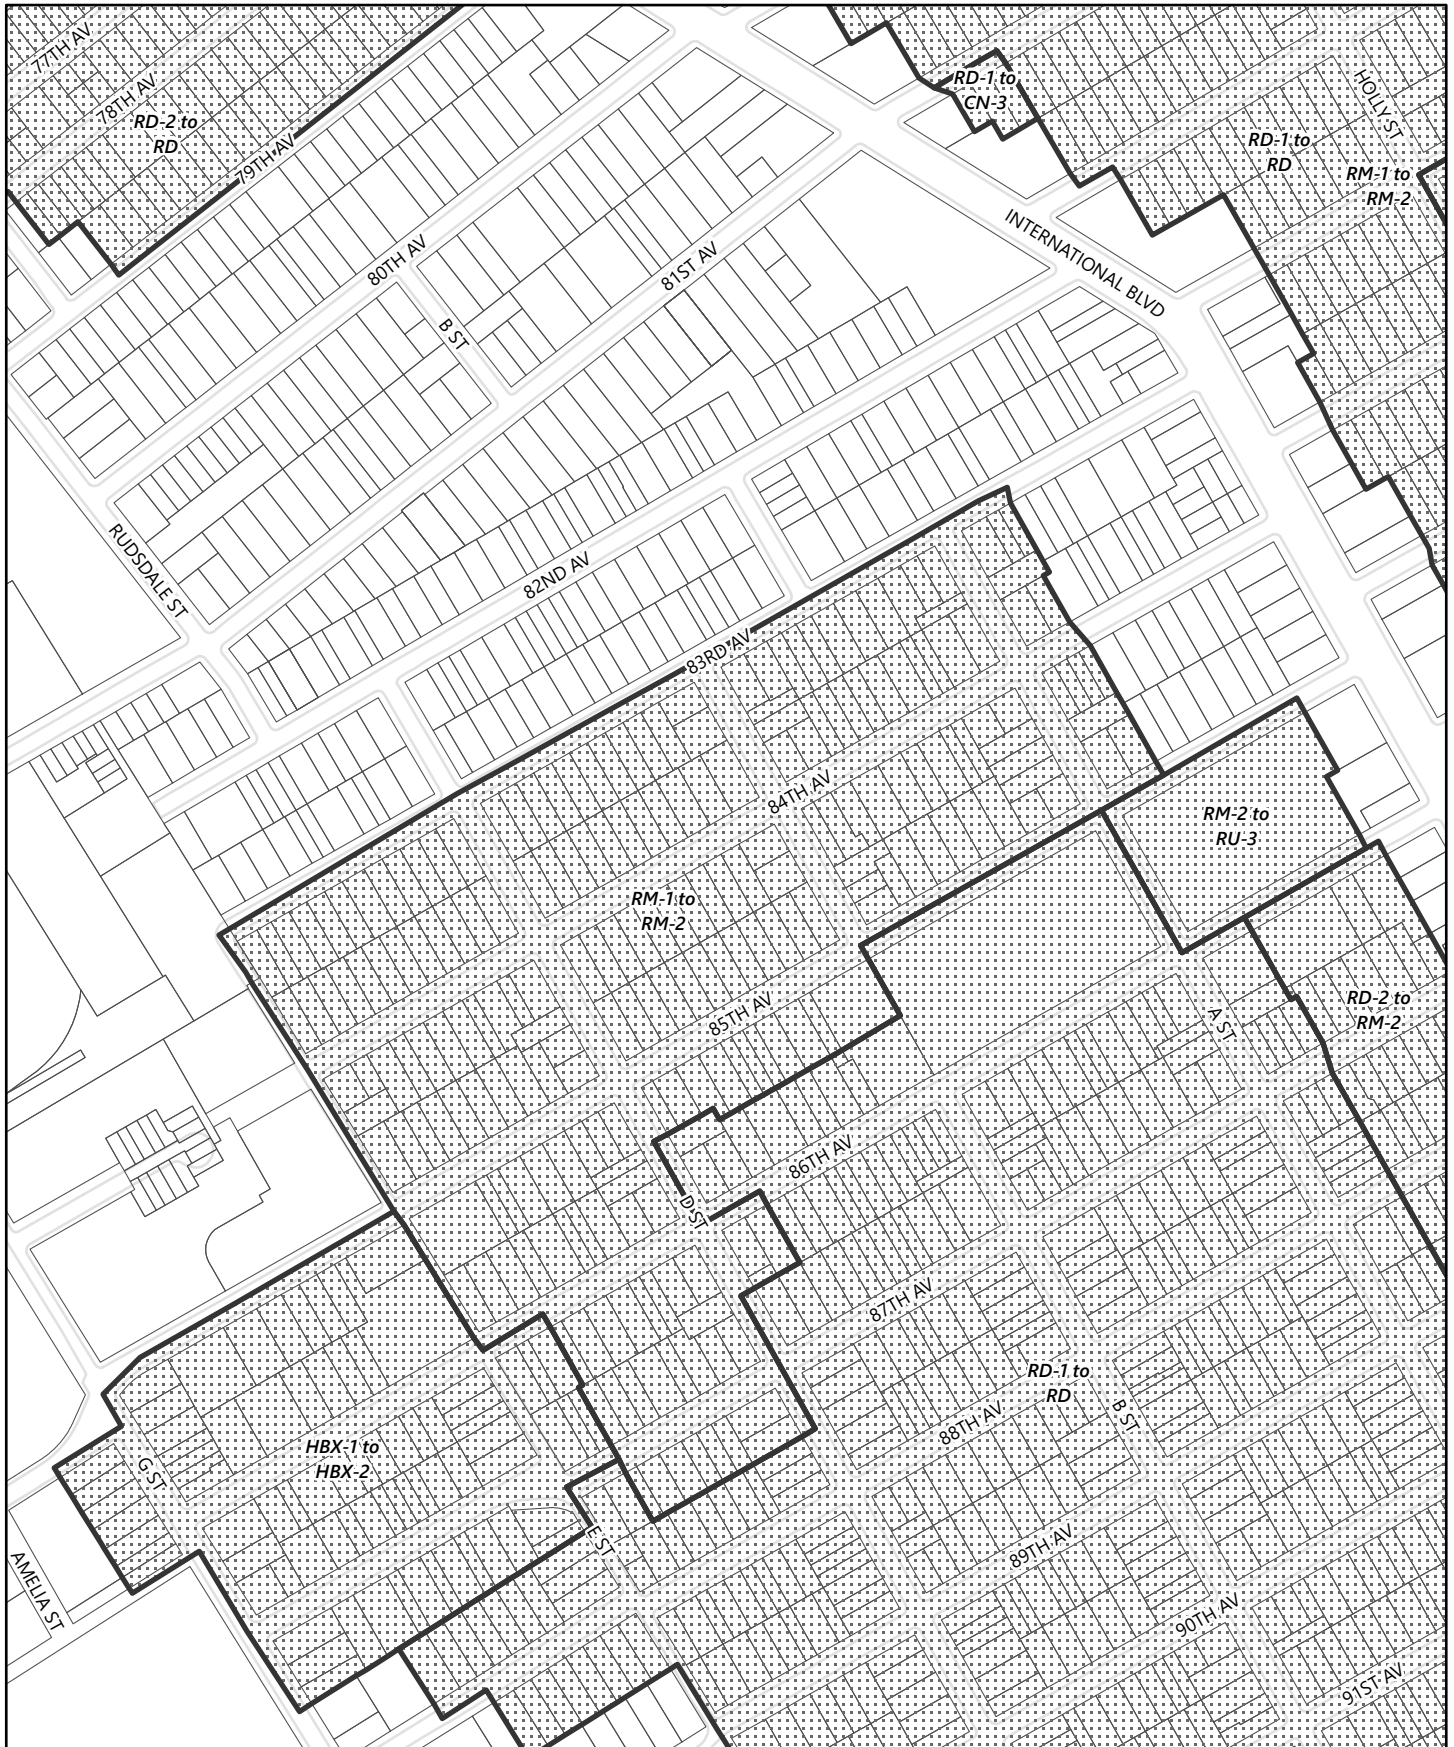

Zoning Map 7.1 (Elmhurst/Far East Oakland)

General Plan Update Phase 1 Amendments

-  Areas of Zoning Change
-  Neighborhood Boundary

100
Feet

Zoning Map 7.2 (Elmhurst/Far East Oakland)

General Plan Update Phase 1 Amendments

Planning & Building Department, October 3, 2023

-  Areas of Zoning Change
-  Neighborhood Boundary

100
Feet

Zoning Map 7.3 (Elmhurst/Far East Oakland)

General Plan Update Phase 1 Amendments

-  Areas of Zoning Change
-  Neighborhood Boundary

100
 Feet

Zoning Map 7.4 (Elmhurst/Far East Oakland)

General Plan Update Phase 1 Amendments

-  Areas of Zoning Change
-  Neighborhood Boundary

100
 Feet

Zoning Map 7.5 (Elmhurst/Far East Oakland)

General Plan Update Phase 1 Amendments

-  Areas of Zoning Change
-  Neighborhood Boundary

100
 Feet

Zoning Map 7.6 (Elmhurst/Far East Oakland)

General Plan Update Phase 1 Amendments

-  Areas of Zoning Change
-  Neighborhood Boundary

100
Feet

Zoning Map 7.7 (Elmhurst/Far East Oakland)