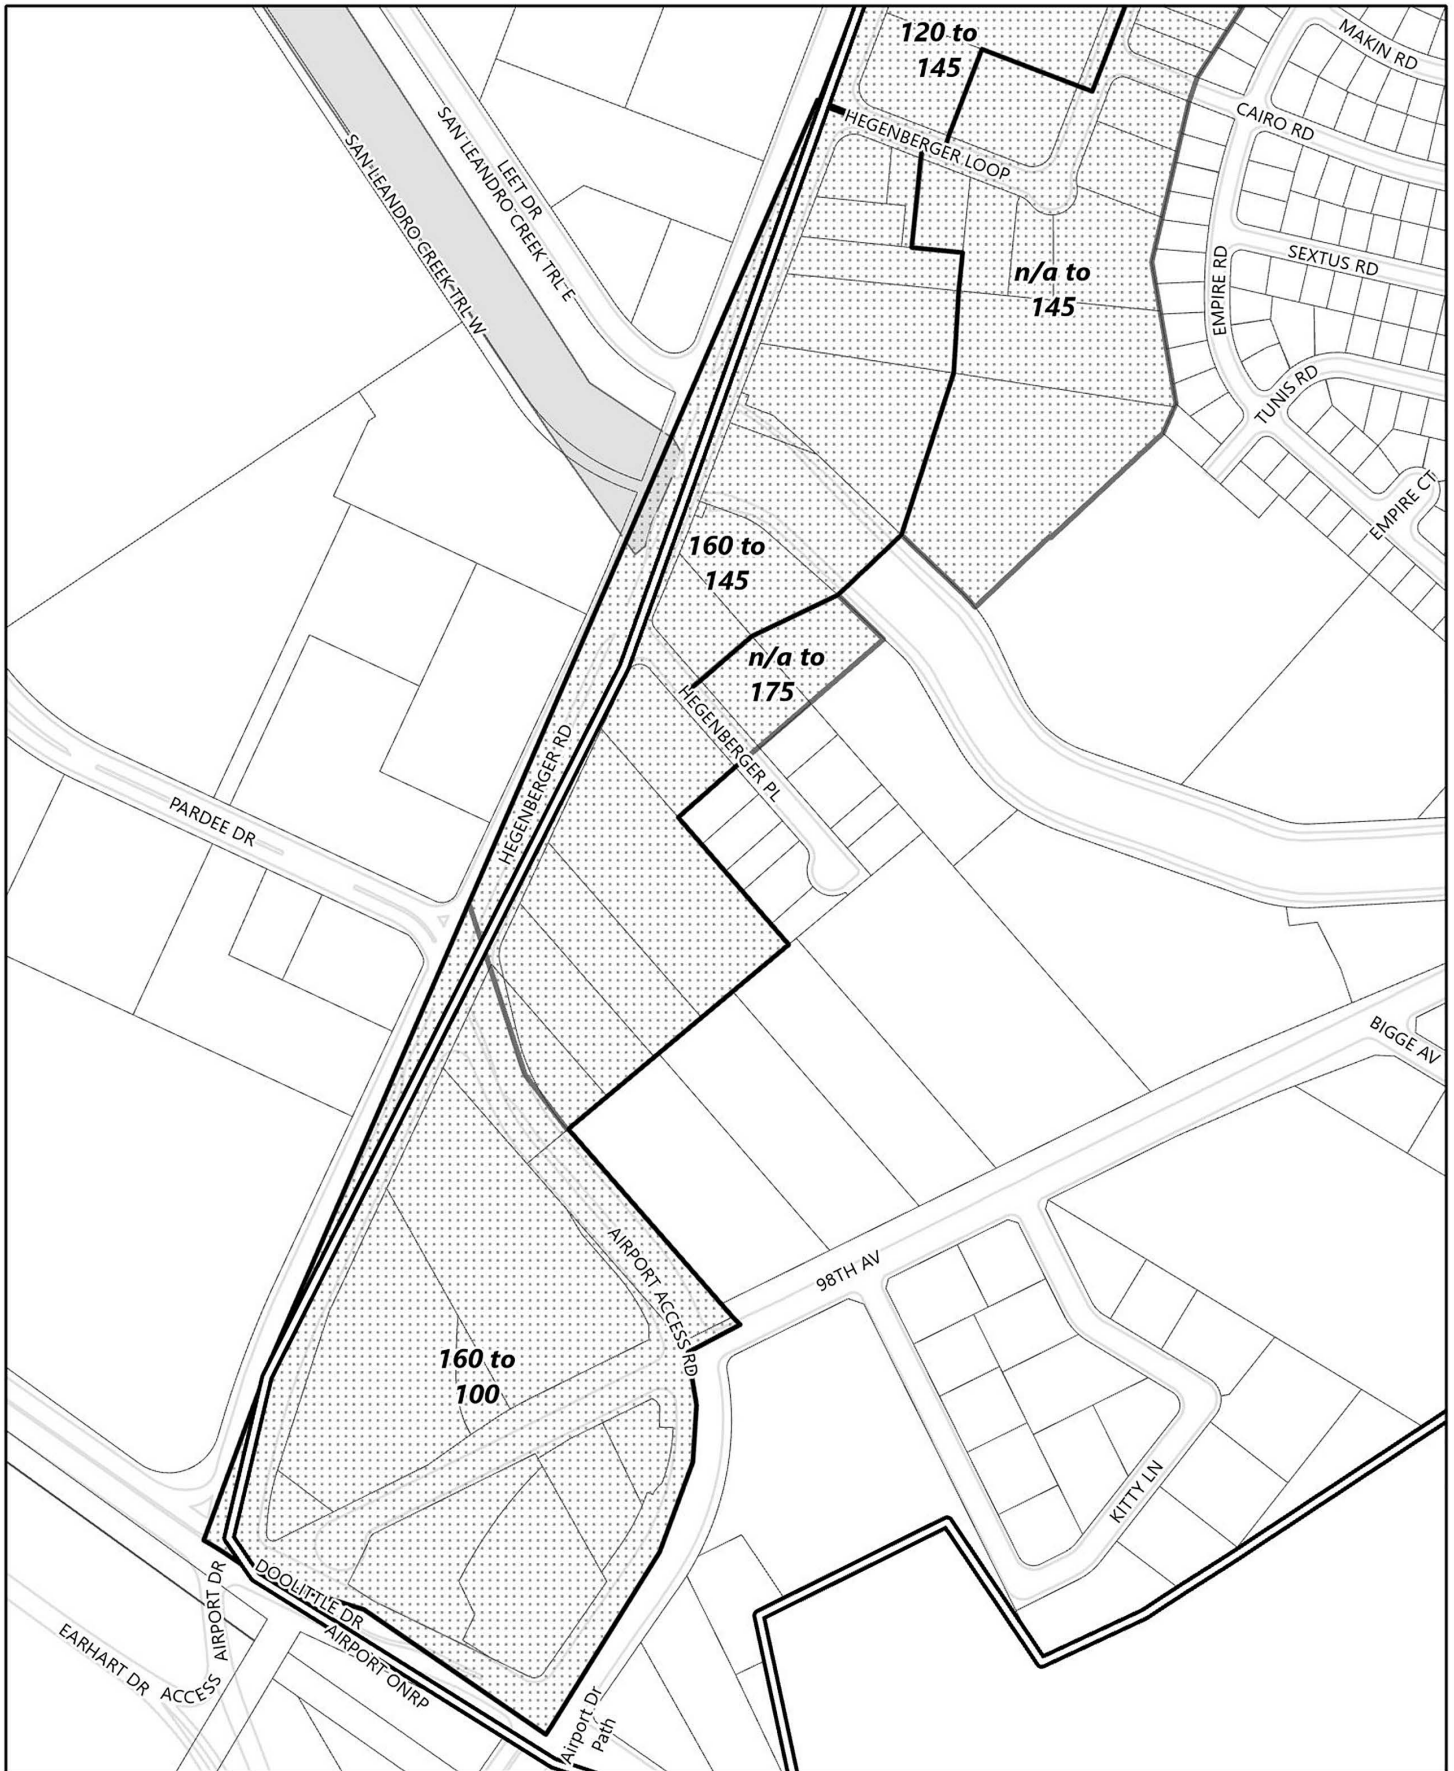

-  Areas of Zoning Change
-  Neighborhood Boundary

100
 Feet

Zoning Map 7.6 (Elmhurst/Far East Oakland)

General Plan Update Phase 1 Amendments

-  Areas of Zoning Change
-  Neighborhood Boundary

100
Feet

Zoning Map 7.7 (Elmhurst/Far East Oakland)

-  Existing Corridor Height Areas
-  Areas of Change
-  Neighborhood Boundary

Height Map 7.7 (Elmhurst/Far East Oakland)

General Plan Update Phase 1 Amendments

-  Areas of Change
-  Existing Corridor Height Areas
-  Neighborhood Boundary

Height Map 7.8 (Elmhurst/Far East Oakland)
General Plan Update Phase 1 Amendments

-  Existing Corridor Height Areas
-  Areas of Change
-  Neighborhood Boundary

100
 Feet

Height Map 7.9 (Elmhurst/Far East Oakland)

General Plan Update Phase 1 Amendments

-  Existing Corridor Height Areas
-  Areas of Change
-  Neighborhood Boundary

100
Feet

Height Map 7.10 (Elmhurst/Far East Oakland)
General Plan Update Phase 1 Amendments