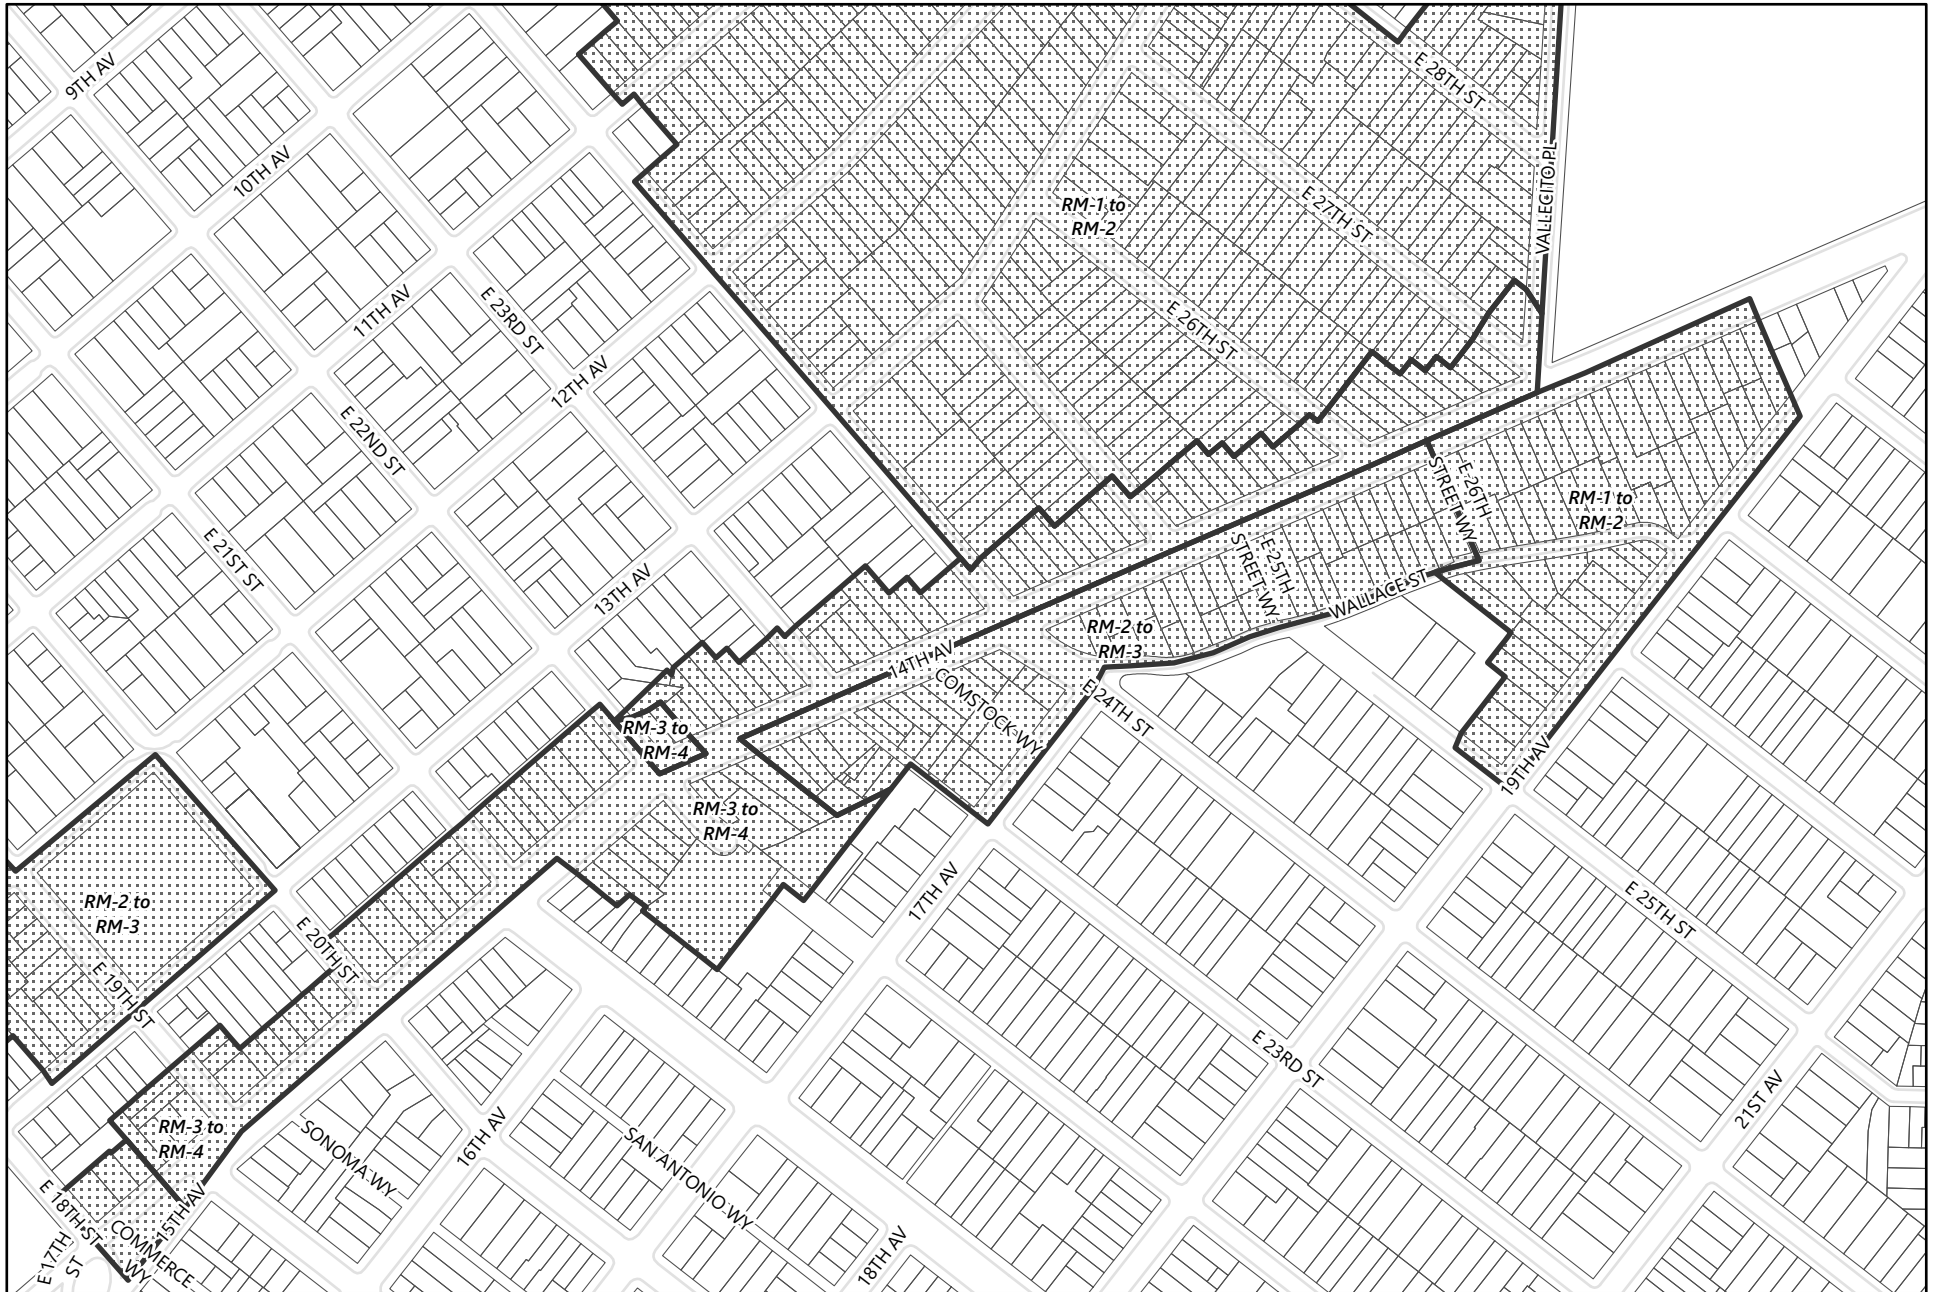

Zoning Map 4.1(Lake Merritt to 23rd Ave)

General Plan Update Phase 1 Amendments

-  Areas of Zoning Change
-  Neighborhood Boundary

100
Feet

Zoning Map 4.2 (Lake Merritt to 23rd Ave)

General Plan Update Phase 1 Amendments

Zoning Map 4.3 (Lake Merritt to 23rd Ave)

General Plan Update Phase 1 Amendments

-  Areas of Zoning Change
-  Neighborhood Boundary
-  100 Feet
- 

Height Map 4.1 (Lake Merritt to 23rd Ave)

General Plan Update Phase 1 Amendments

-  Areas of Change
-  Existing Corridor Height Areas
-  Neighborhood Boundary

Height Map 4.2 (Lake Merritt to 23rd Ave)

General Plan Update Phase 1 Amendments

-  Areas of Change
-  Existing Corridor Height Areas
-  Neighborhood Boundary

Height Map 4.3 (Lake Merritt to 23rd Ave)

General Plan Update Phase 1 Amendments

-  Areas of Change
-  Existing Corridor Height Areas
-  Neighborhood Boundary

Height Map 4.4 (Lake Merritt to 23rd Ave)

General Plan Update Phase 1 Amendments