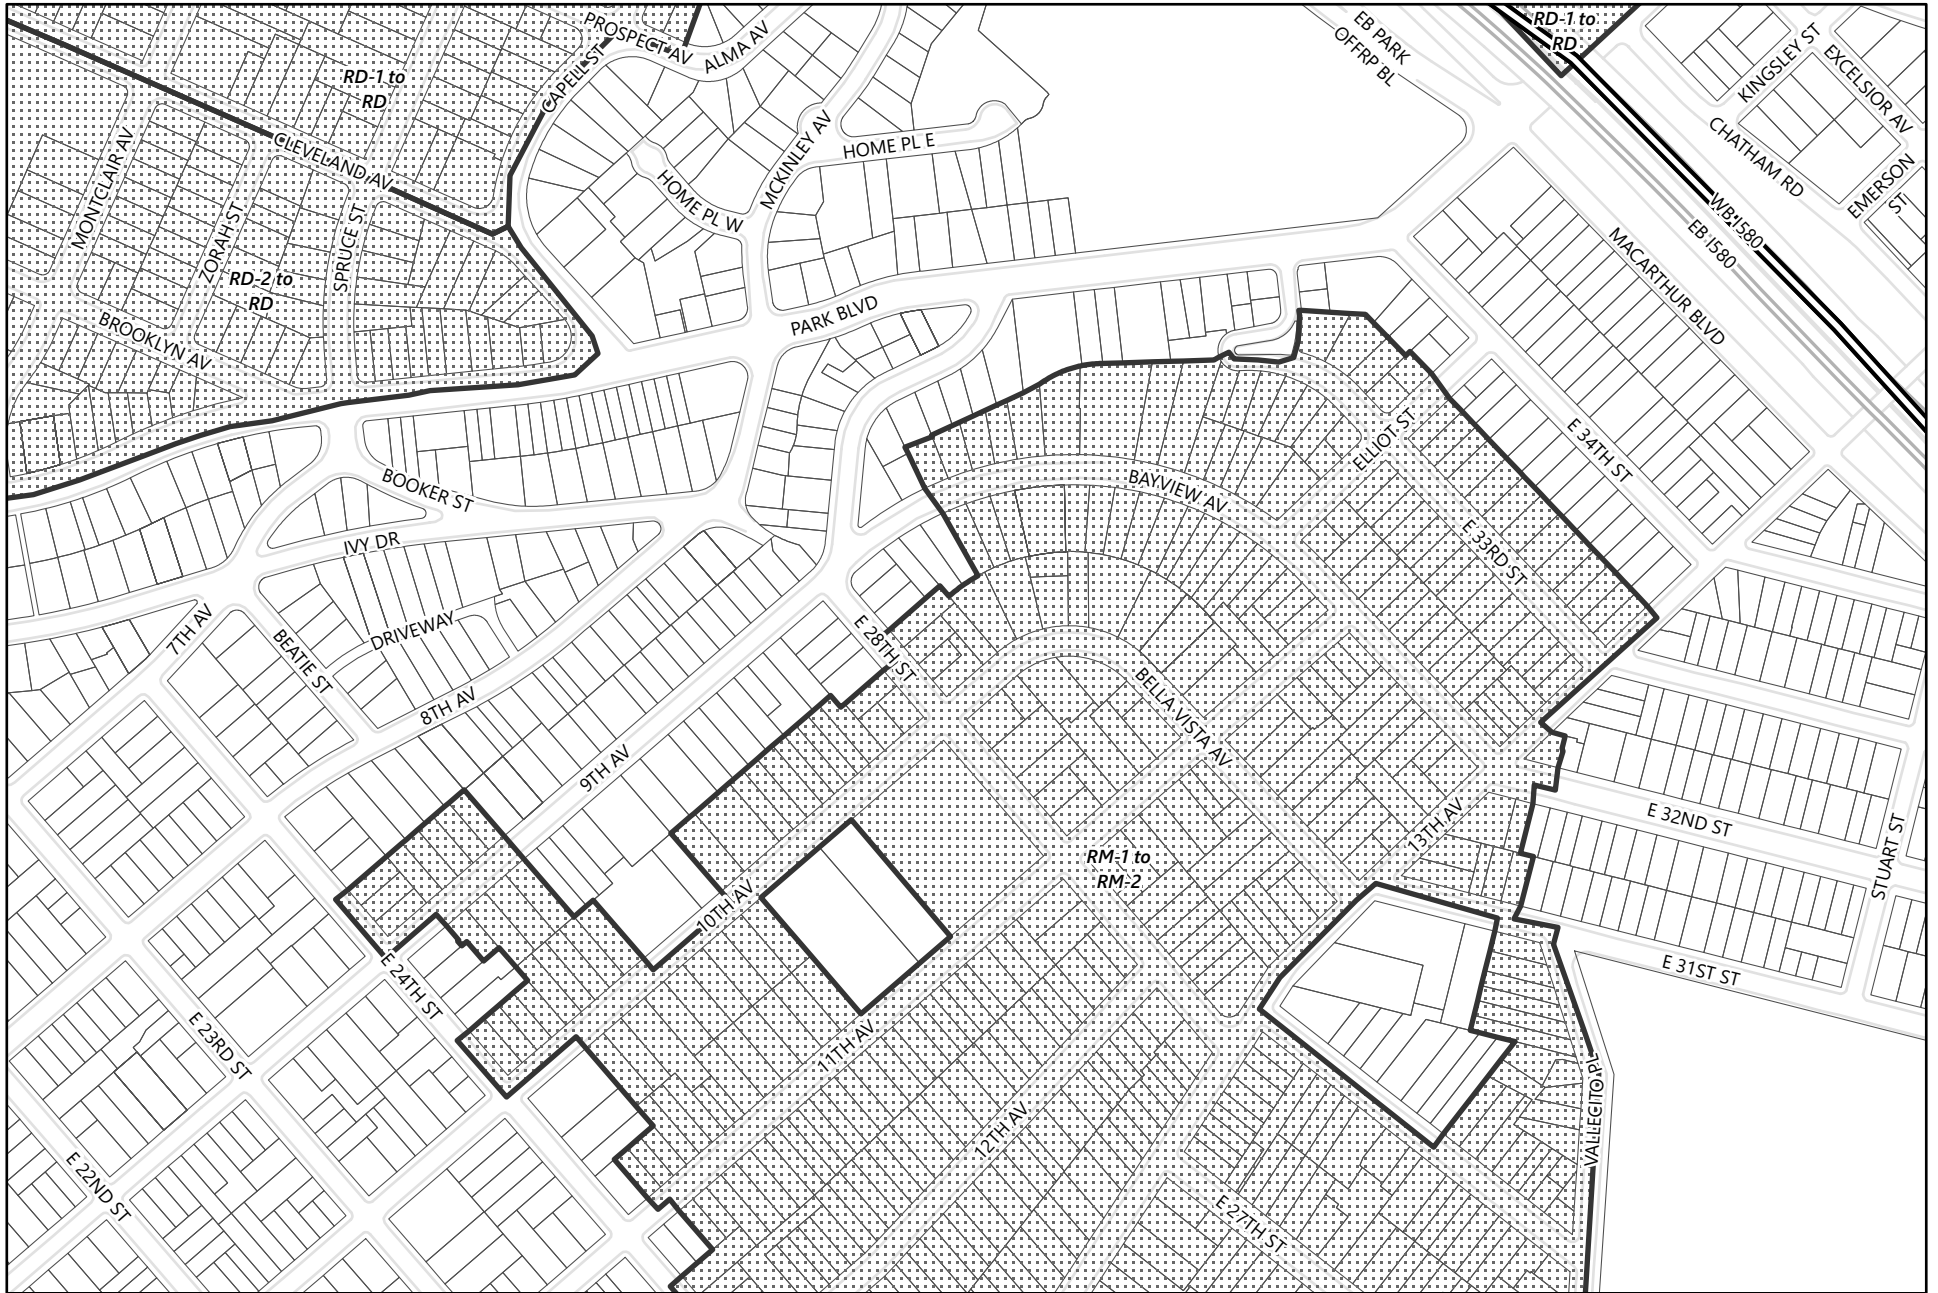

Zoning Map 4.1(Lake Merritt to 23rd Ave)

General Plan Update Phase 1 Amendments

-  Areas of Zoning Change
-  Neighborhood Boundary

100
Feet

Zoning Map 4.2 (Lake Merritt to 23rd Ave)

General Plan Update Phase 1 Amendments

Zoning Map 4.3 (Lake Merritt to 23rd Ave)

General Plan Update Phase 1 Amendments

-  Areas of Zoning Change
-  Neighborhood Boundary
-  100 Feet
- 

Height Map 4.1 (Lake Merritt to 23rd Ave)

General Plan Update Phase 1 Amendments

-  Areas of Change
-  Existing Corridor Height Areas
-  Neighborhood Boundary

Height Map 4.2 (Lake Merritt to 23rd Ave)

General Plan Update Phase 1 Amendments

-  Areas of Change
-  Existing Corridor Height Areas
-  Neighborhood Boundary

Height Map 4.3 (Lake Merritt to 23rd Ave)

General Plan Update Phase 1 Amendments

-  Areas of Change
-  Existing Corridor Height Areas
-  Neighborhood Boundary

Height Map 4.4 (Lake Merritt to 23rd Ave)

General Plan Update Phase 1 Amendments