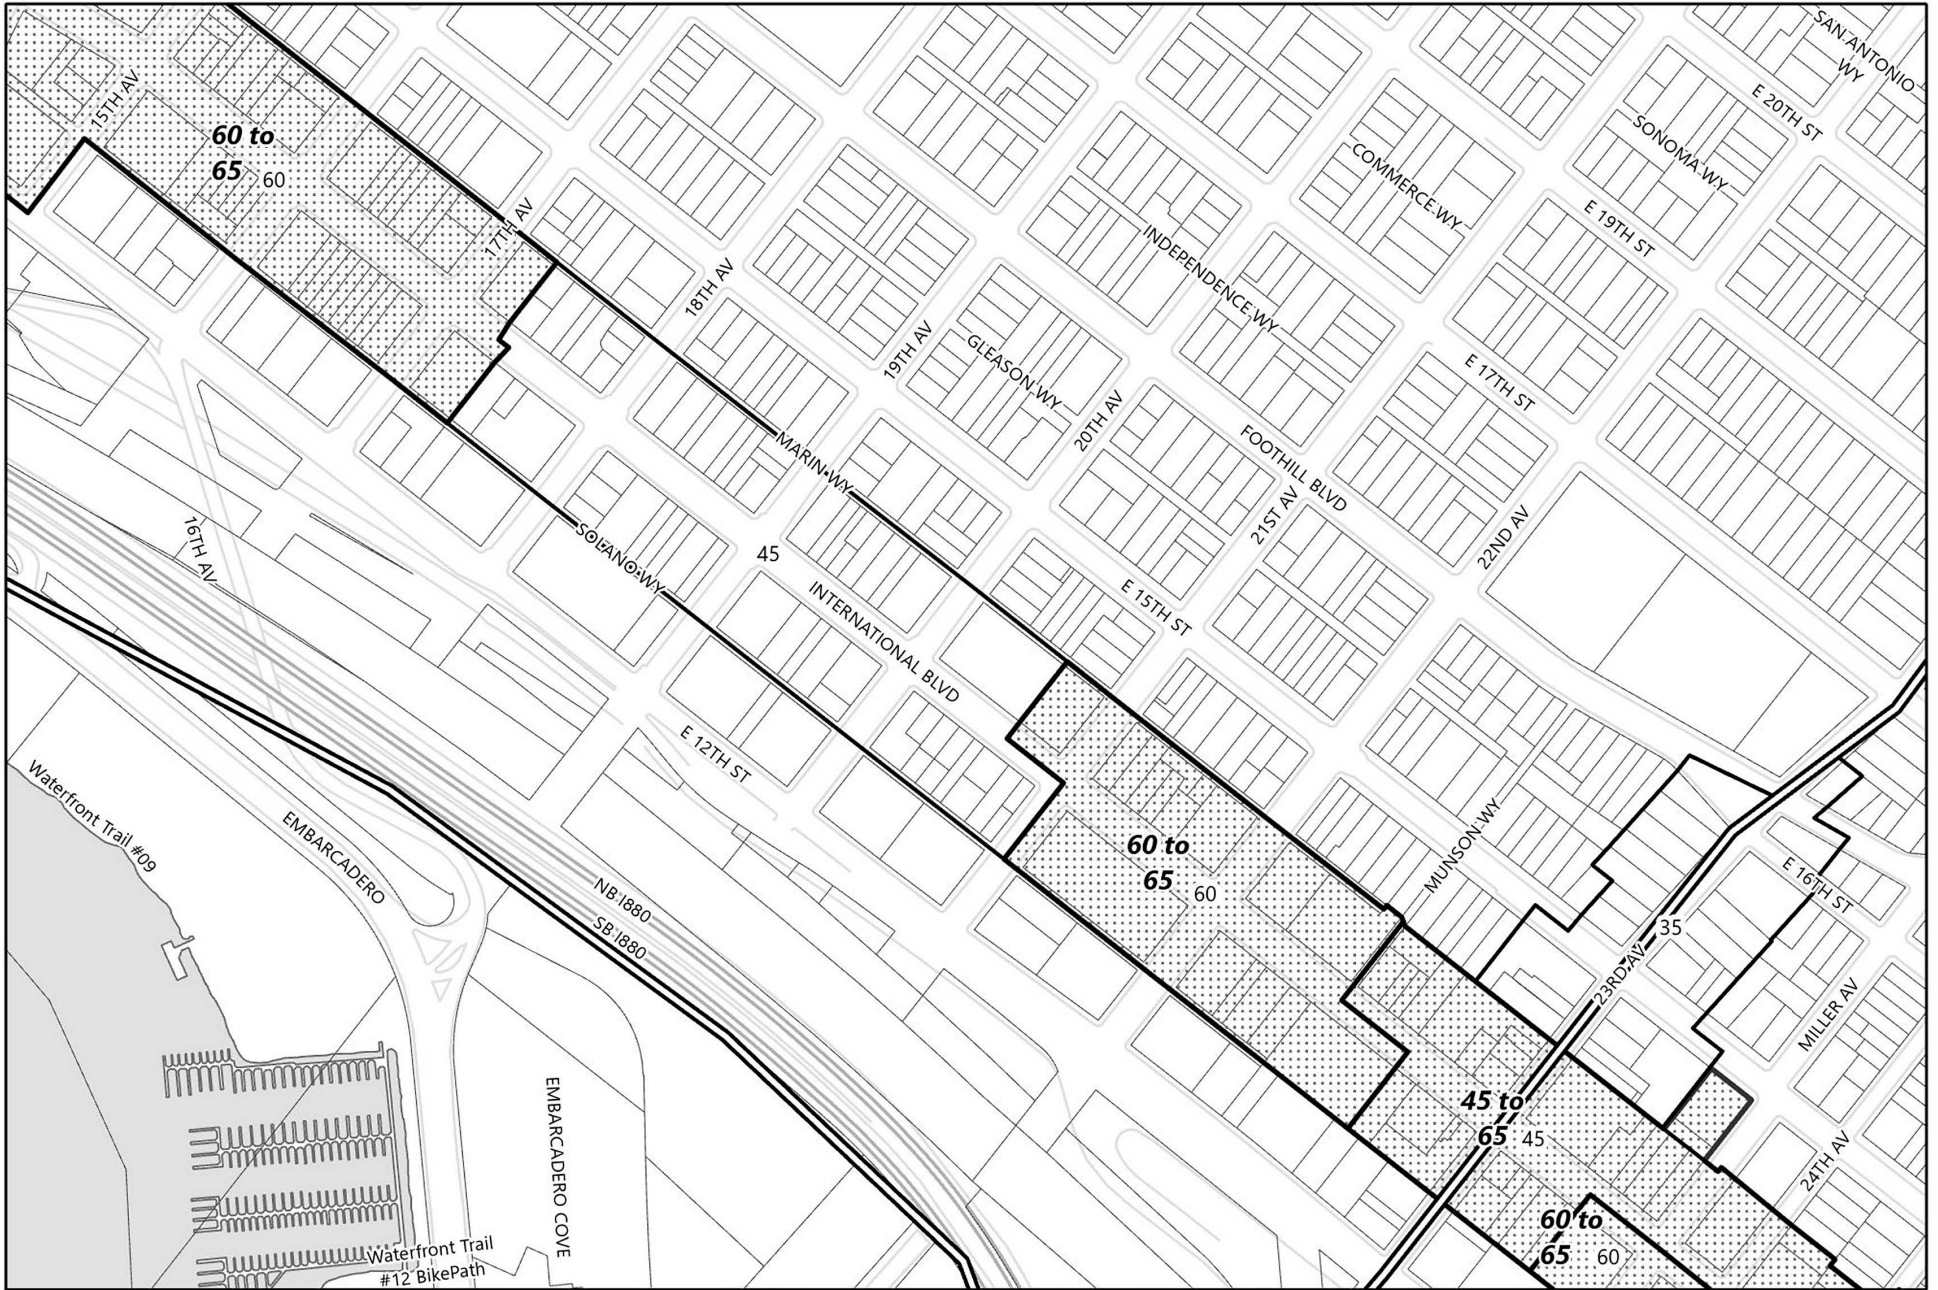

Zoning Map 4.1(Lake Merritt to 23rd Ave)

General Plan Update Phase 1 Amendments

-  Areas of Zoning Change
-  Neighborhood Boundary

100
Feet

Zoning Map 4.2 (Lake Merritt to 23rd Ave)

General Plan Update Phase 1 Amendments

Zoning Map 4.3 (Lake Merritt to 23rd Ave)

General Plan Update Phase 1 Amendments

-  Areas of Zoning Change
-  Neighborhood Boundary
-  100 Feet
- 

Height Map 4.1 (Lake Merritt to 23rd Ave)

General Plan Update Phase 1 Amendments

-  Areas of Change
-  Existing Corridor Height Areas
-  Neighborhood Boundary

Height Map 4.2 (Lake Merritt to 23rd Ave)

General Plan Update Phase 1 Amendments

-  Areas of Change
-  Existing Corridor Height Areas
-  Neighborhood Boundary

Height Map 4.3 (Lake Merritt to 23rd Ave)

General Plan Update Phase 1 Amendments

-  Areas of Change
-  Existing Corridor Height Areas
-  Neighborhood Boundary

Height Map 4.4 (Lake Merritt to 23rd Ave)

General Plan Update Phase 1 Amendments