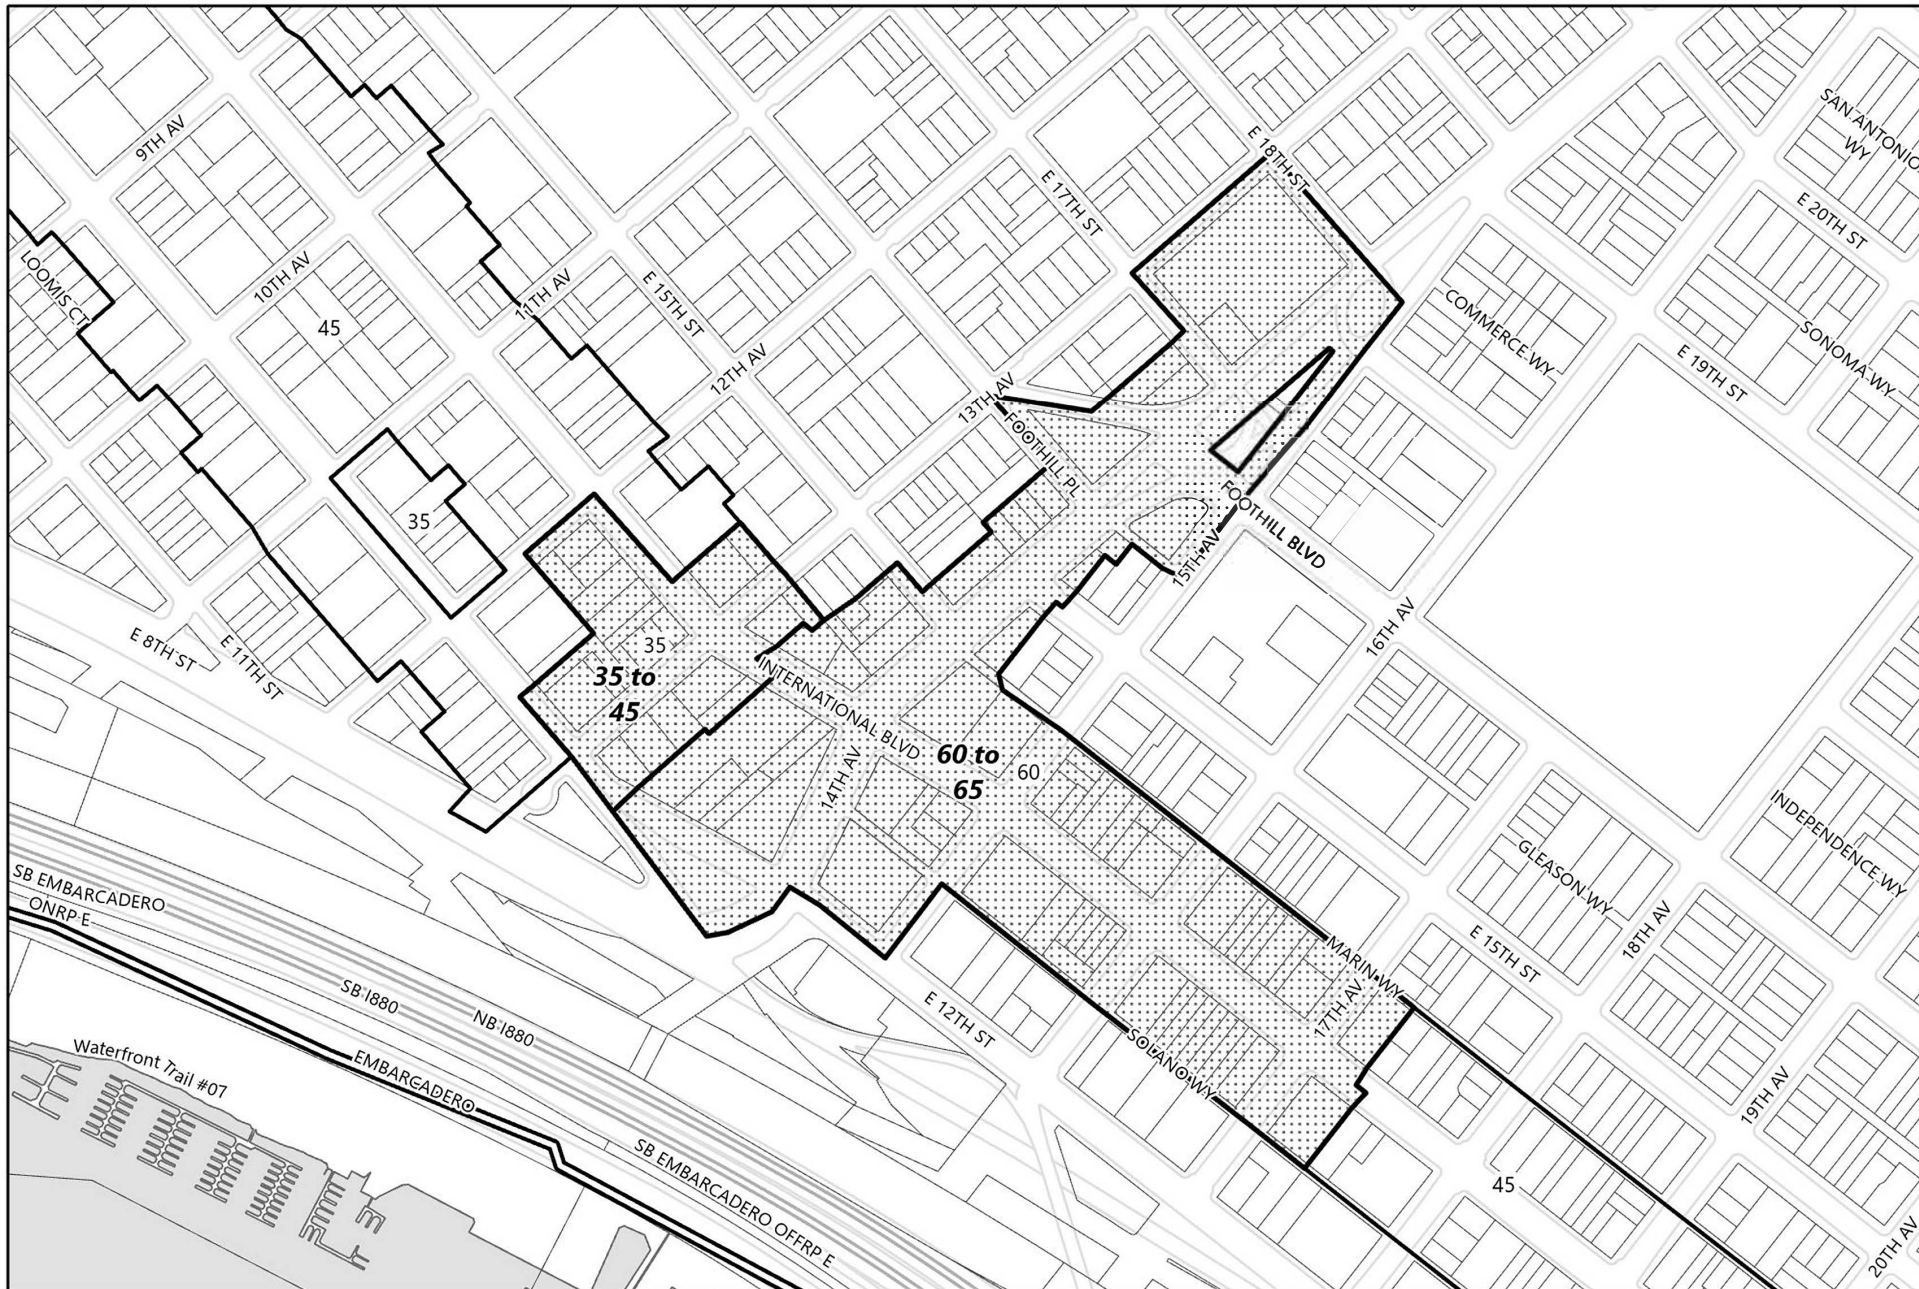

Zoning Map 4.1(Lake Merritt to 23rd Ave)

General Plan Update Phase 1 Amendments

-  Areas of Zoning Change
-  Neighborhood Boundary

100
Feet

Zoning Map 4.2 (Lake Merritt to 23rd Ave)

General Plan Update Phase 1 Amendments

Zoning Map 4.3 (Lake Merritt to 23rd Ave)

General Plan Update Phase 1 Amendments

-  Areas of Zoning Change
-  Neighborhood Boundary
-  100 Feet
- 

Height Map 4.1 (Lake Merritt to 23rd Ave)

General Plan Update Phase 1 Amendments

-  Areas of Change
-  Existing Corridor Height Areas
-  Neighborhood Boundary

Height Map 4.2 (Lake Merritt to 23rd Ave)

General Plan Update Phase 1 Amendments

-  Areas of Change
-  Existing Corridor Height Areas
-  Neighborhood Boundary

Height Map 4.3 (Lake Merritt to 23rd Ave)

General Plan Update Phase 1 Amendments

-  Areas of Change
-  Existing Corridor Height Areas
-  Neighborhood Boundary

Height Map 4.4 (Lake Merritt to 23rd Ave)

General Plan Update Phase 1 Amendments