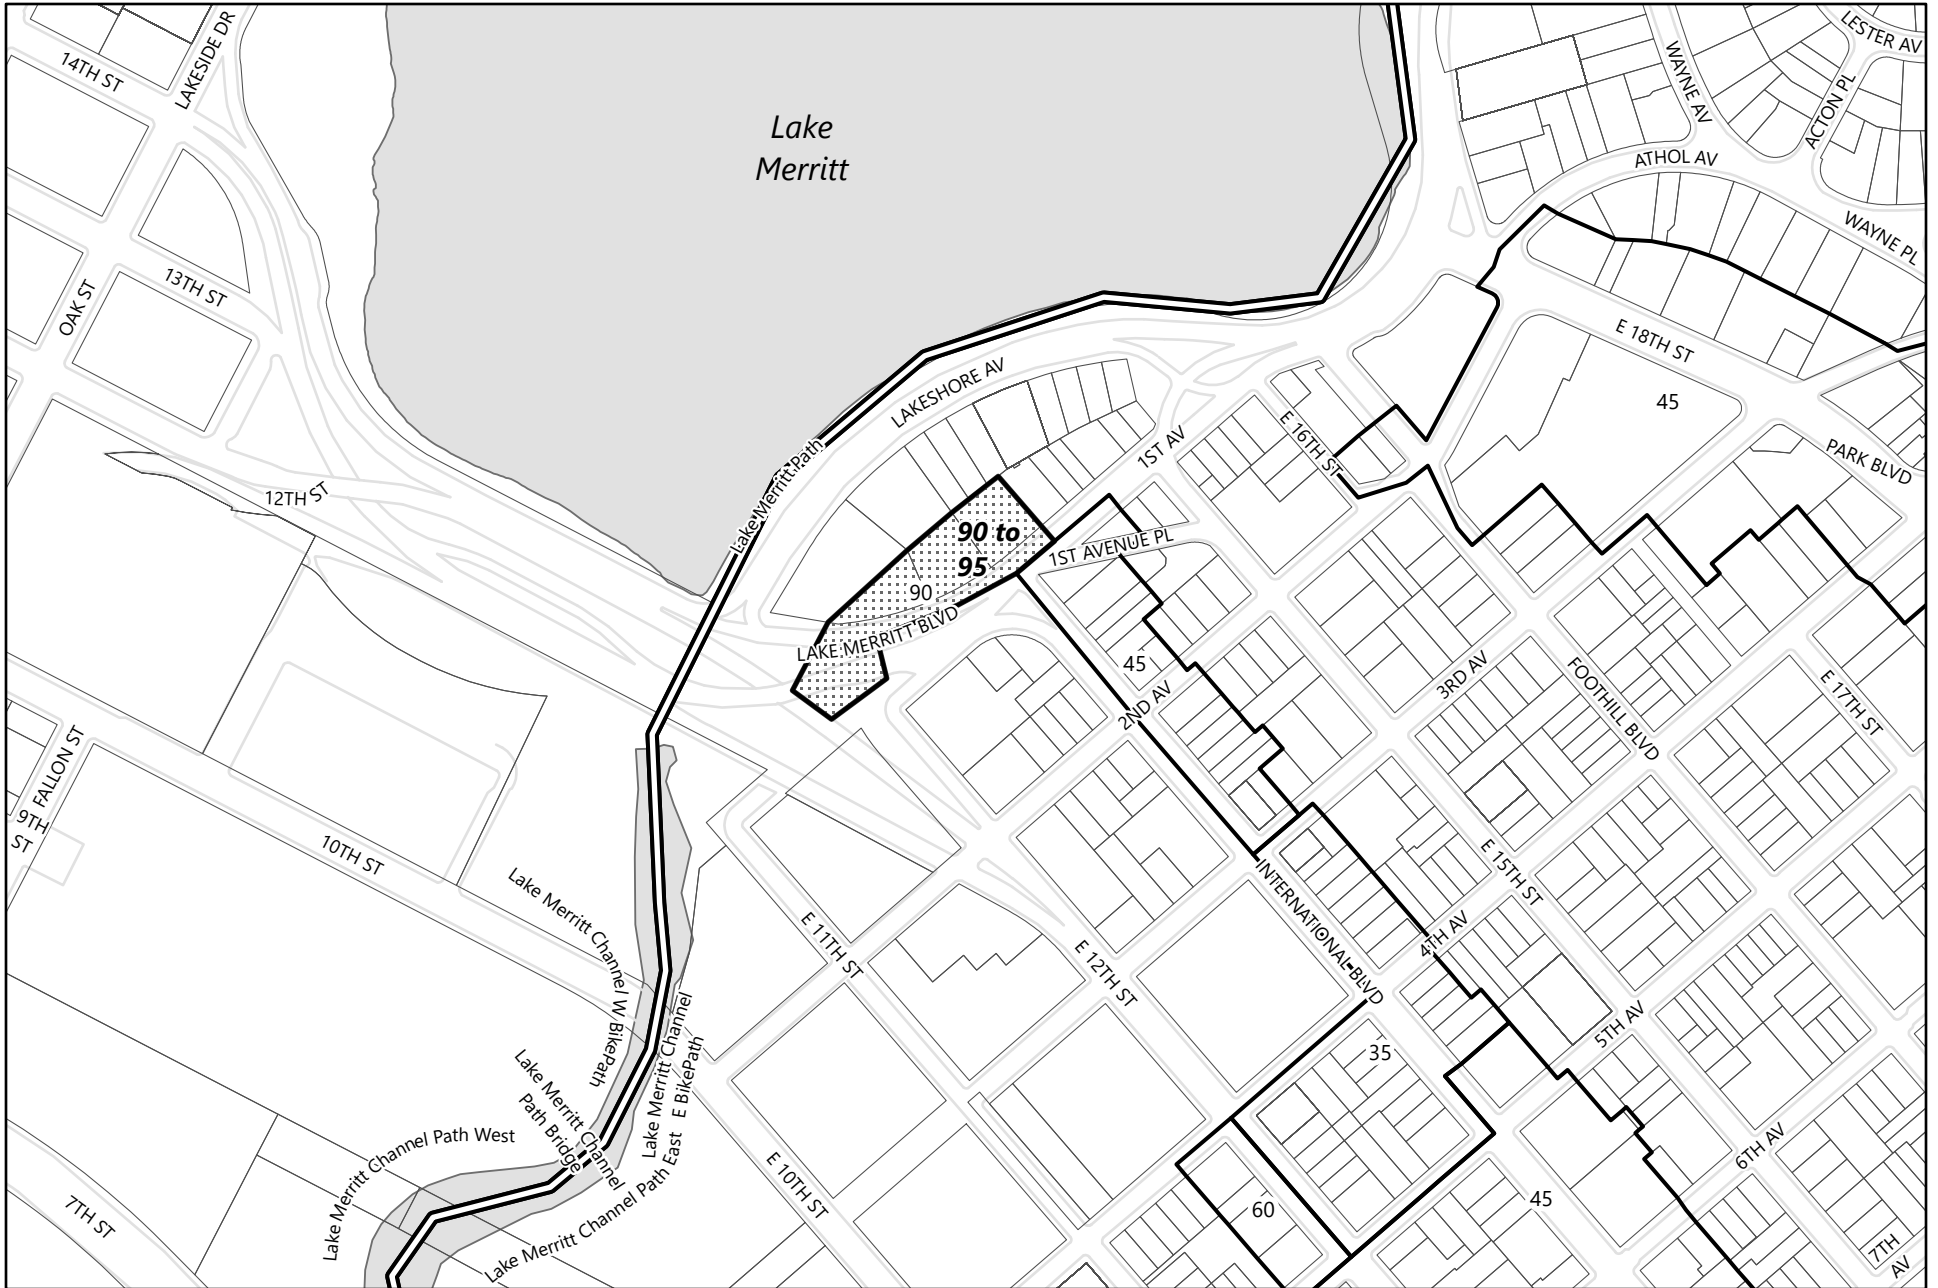

Zoning Map 4.1(Lake Merritt to 23rd Ave)

General Plan Update Phase 1 Amendments

-  Areas of Zoning Change
-  Neighborhood Boundary

100
Feet

Zoning Map 4.2 (Lake Merritt to 23rd Ave)

General Plan Update Phase 1 Amendments

Zoning Map 4.3 (Lake Merritt to 23rd Ave)

General Plan Update Phase 1 Amendments

-  Areas of Zoning Change
-  Neighborhood Boundary
-  100 Feet
- 

Height Map 4.1 (Lake Merritt to 23rd Ave)

General Plan Update Phase 1 Amendments

-  Areas of Change
-  Existing Corridor Height Areas
-  Neighborhood Boundary

Height Map 4.2 (Lake Merritt to 23rd Ave)

General Plan Update Phase 1 Amendments

-  Areas of Change
-  Existing Corridor Height Areas
-  Neighborhood Boundary

Height Map 4.3 (Lake Merritt to 23rd Ave)

General Plan Update Phase 1 Amendments

-  Areas of Change
-  Existing Corridor Height Areas
-  Neighborhood Boundary

Height Map 4.4 (Lake Merritt to 23rd Ave)

General Plan Update Phase 1 Amendments