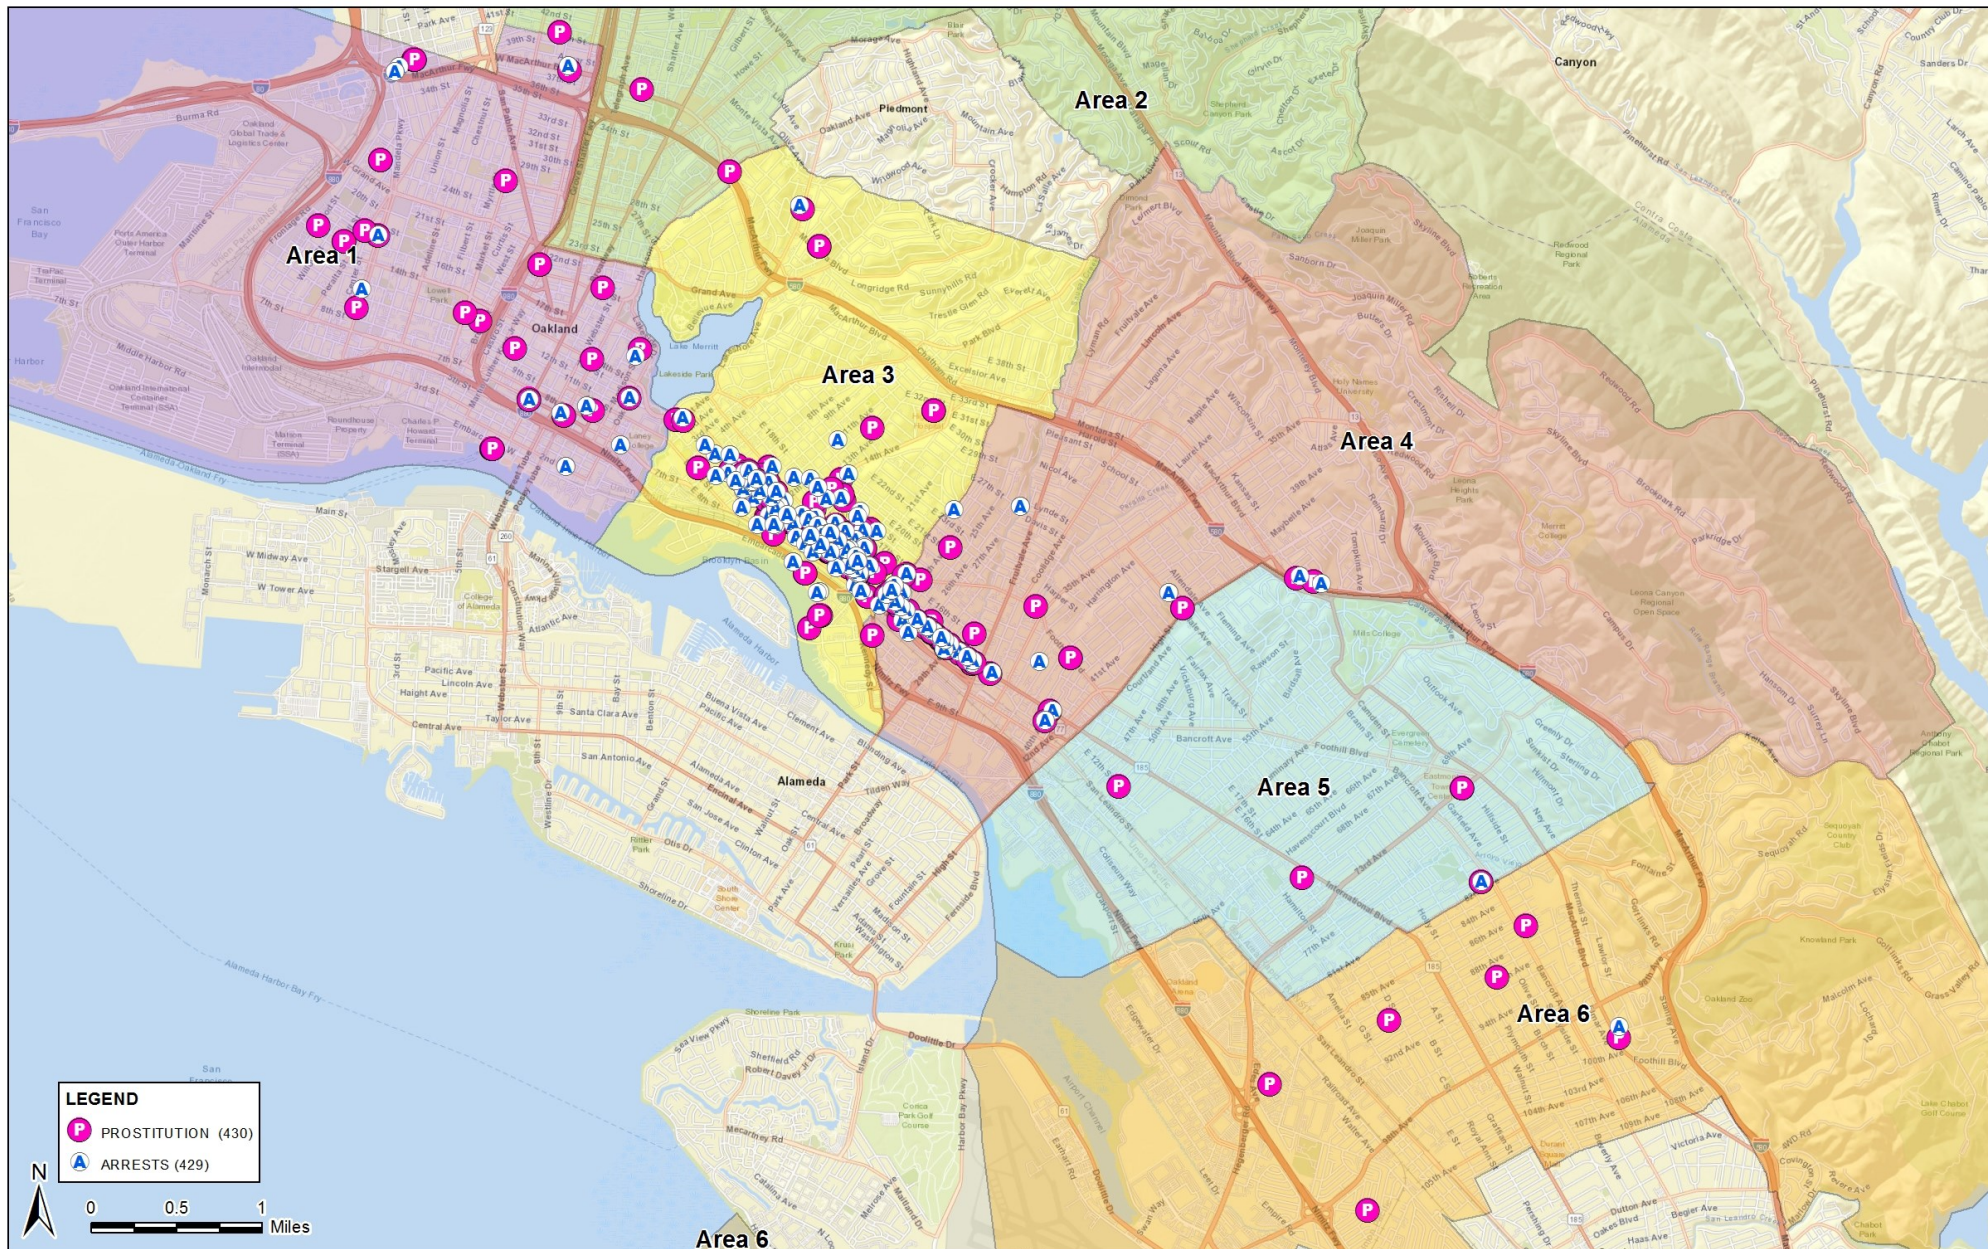

Citywide

Prostitution (mappable only)

Incidents and Arrests — 01 Jan to 31 Dec, 2019