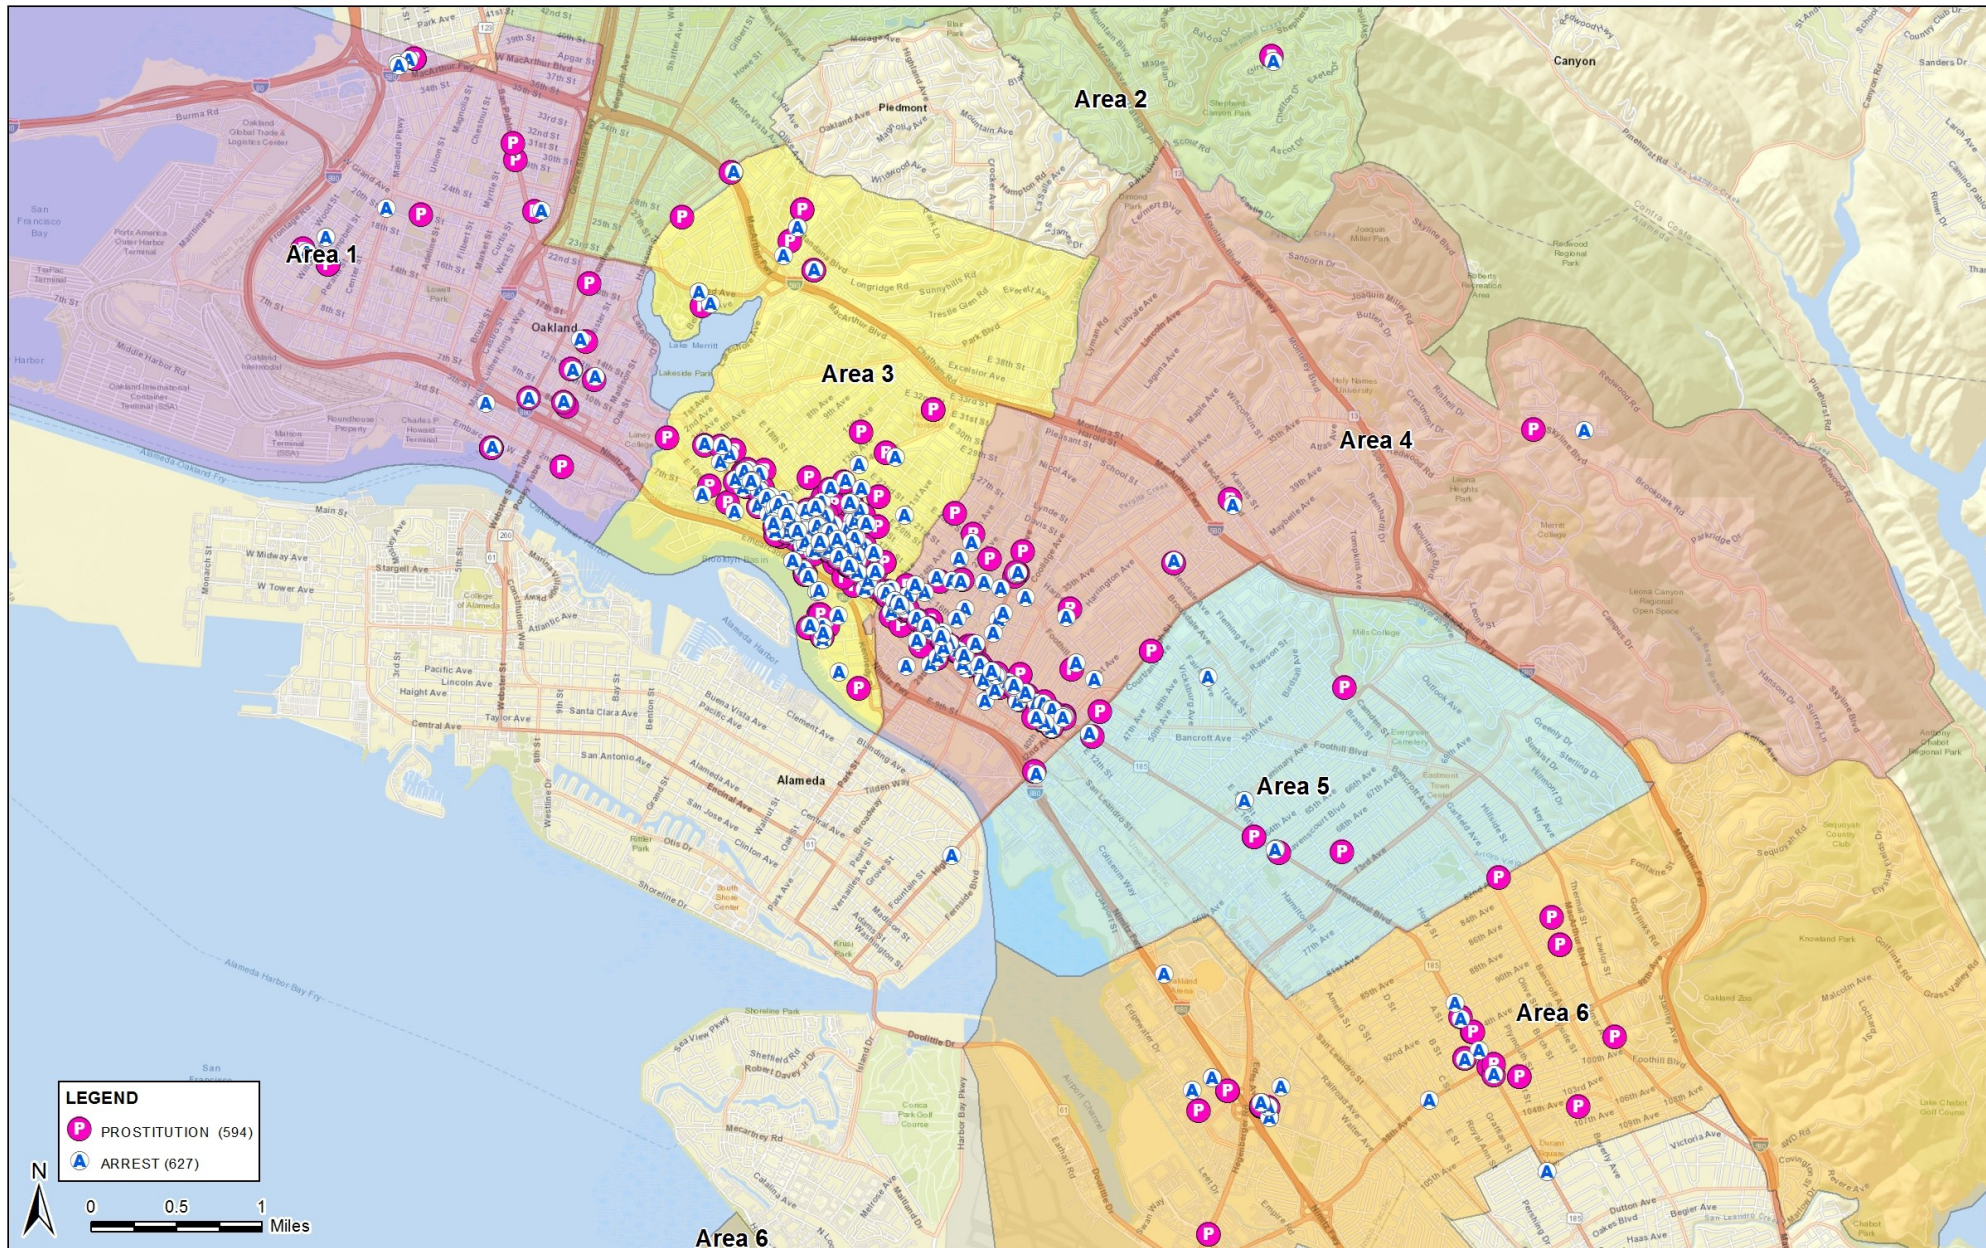

Citywide

Prostitution (mappable only)

Incidents and Arrests — 01 Jan to 31 Dec, 2017