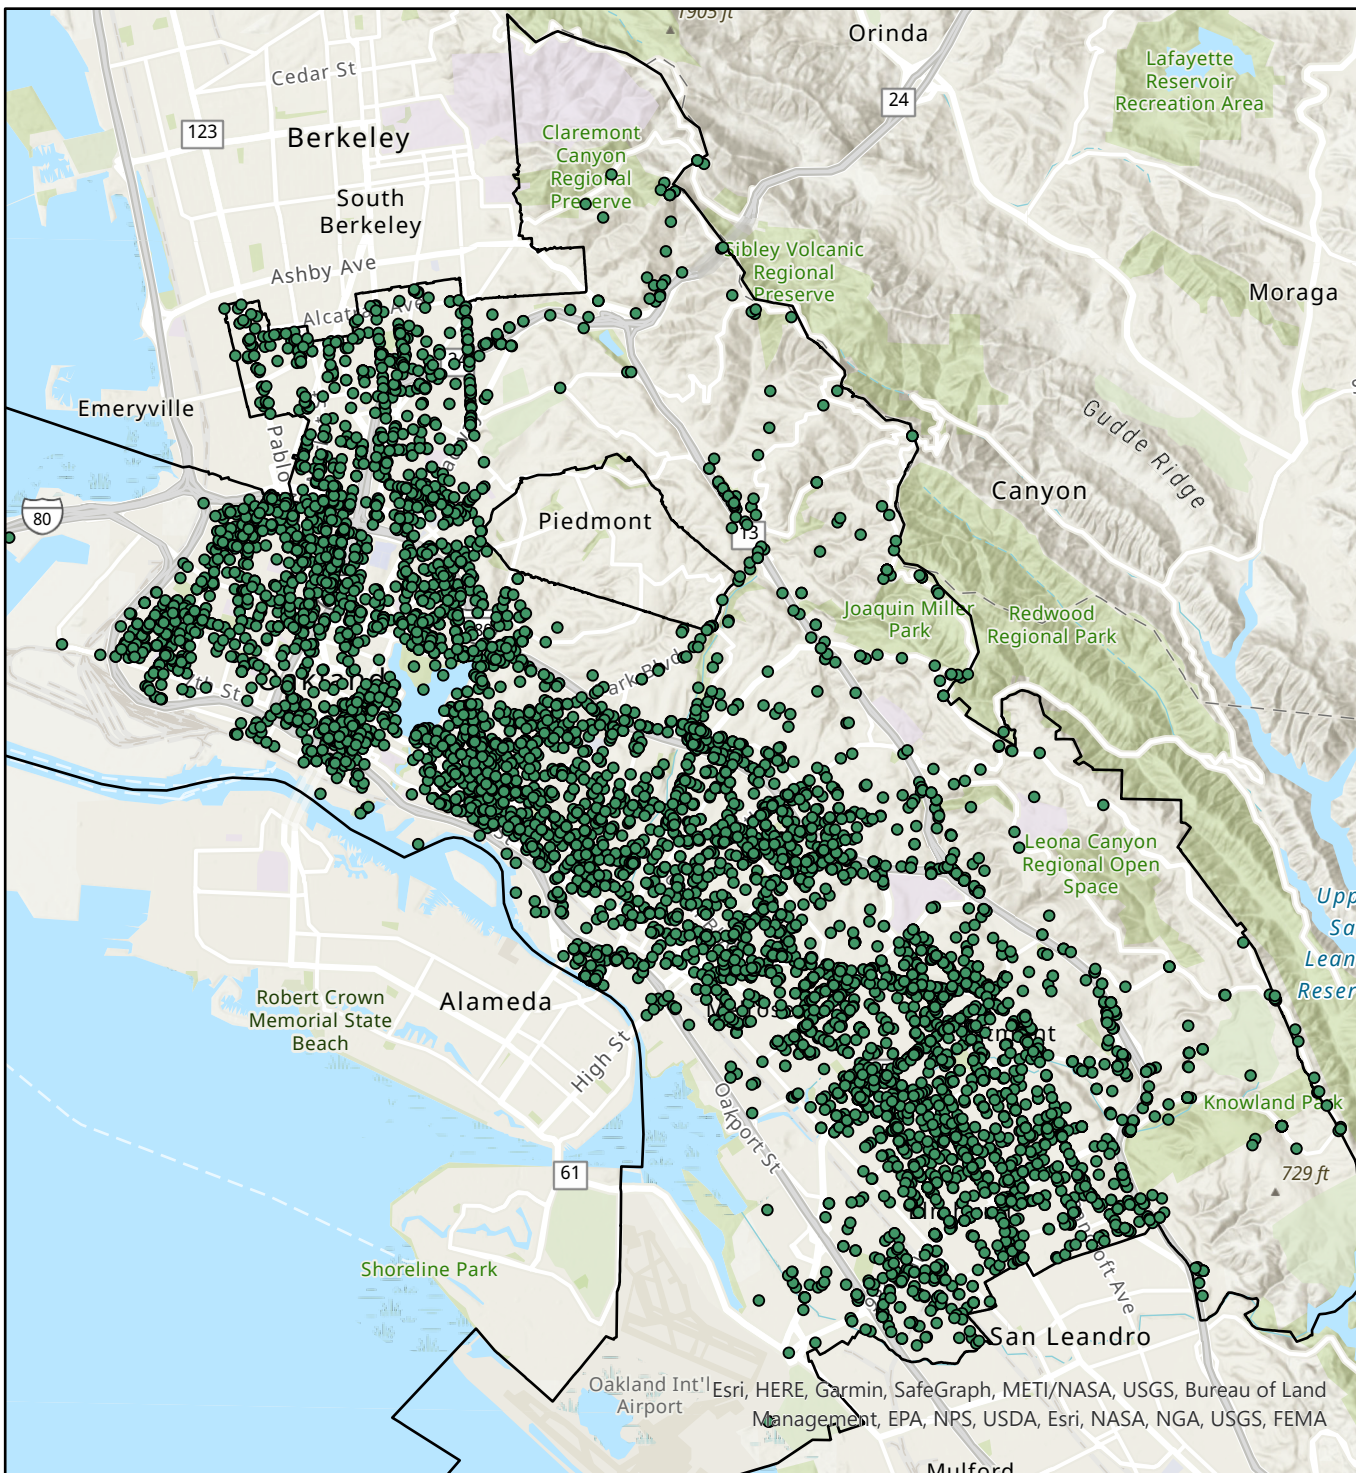

# Heat Map of Illegal Dumping Service Request that were completed by Waste Management for FY 2020-21

## Attachment C

● Illegal Dumping Service Request by Waste Management  
□ City Limits