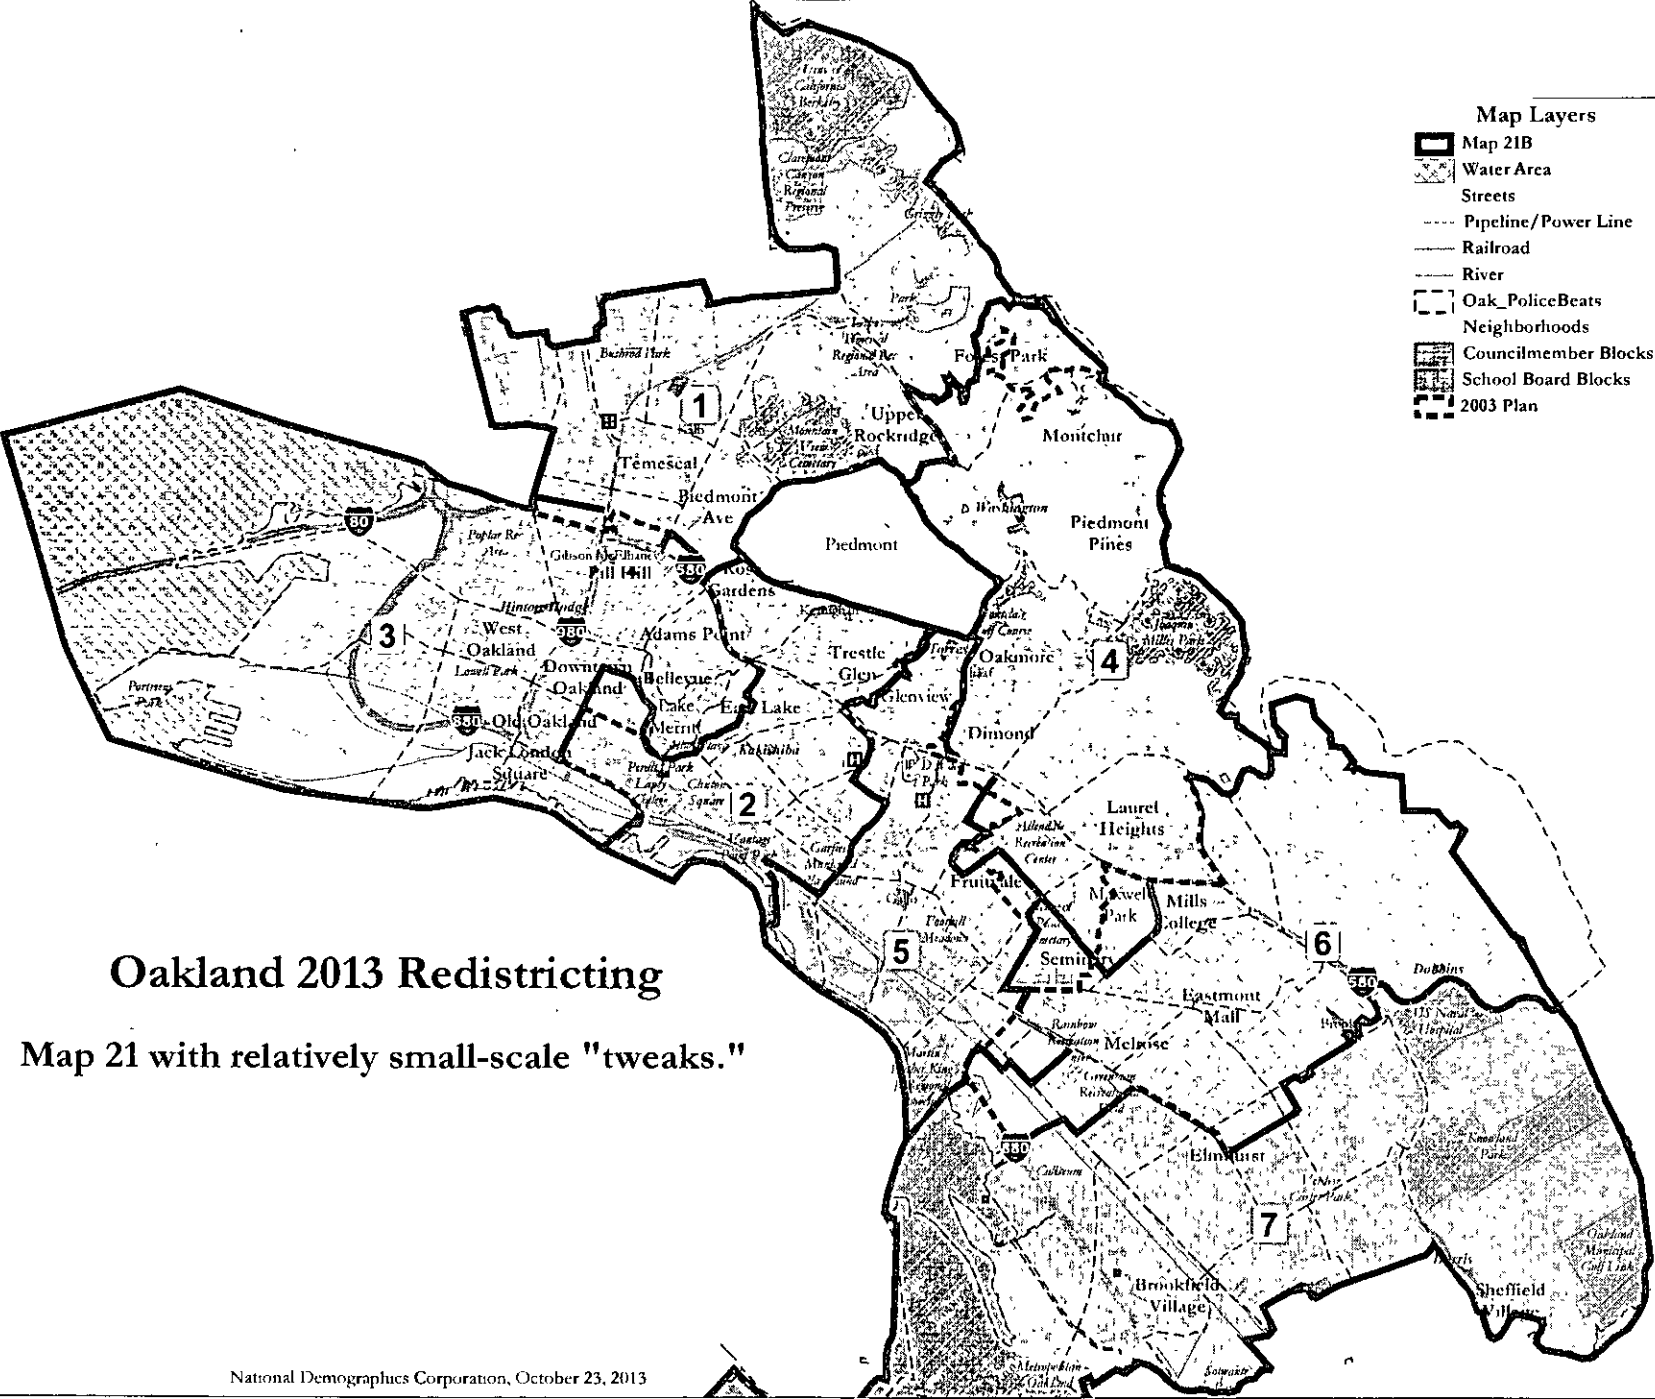

FILED
OFFICE OF THE CITY CLERK
OAKLAND

2013 OCT 24 AM 8:58

Oakland 2013 Redistricting

Map 18 with relatively small-scale "tweaks."

- Map Layers**
- Map 21B
 - Water Area
 - Streets
 - Pipeline/Power Line
 - Railroad
 - River
 - Oak Police Beats
 - Neighborhoods
 - Councilmember Blocks
 - School Board Blocks
 - 2003 Plan

Oakland 2013 Redistricting

Map 21 with relatively small-scale "tweaks."

FILED
 OFFICE OF THE CITY CLERK
 OAKLAND
 2013 OCT 24 AM 8:58