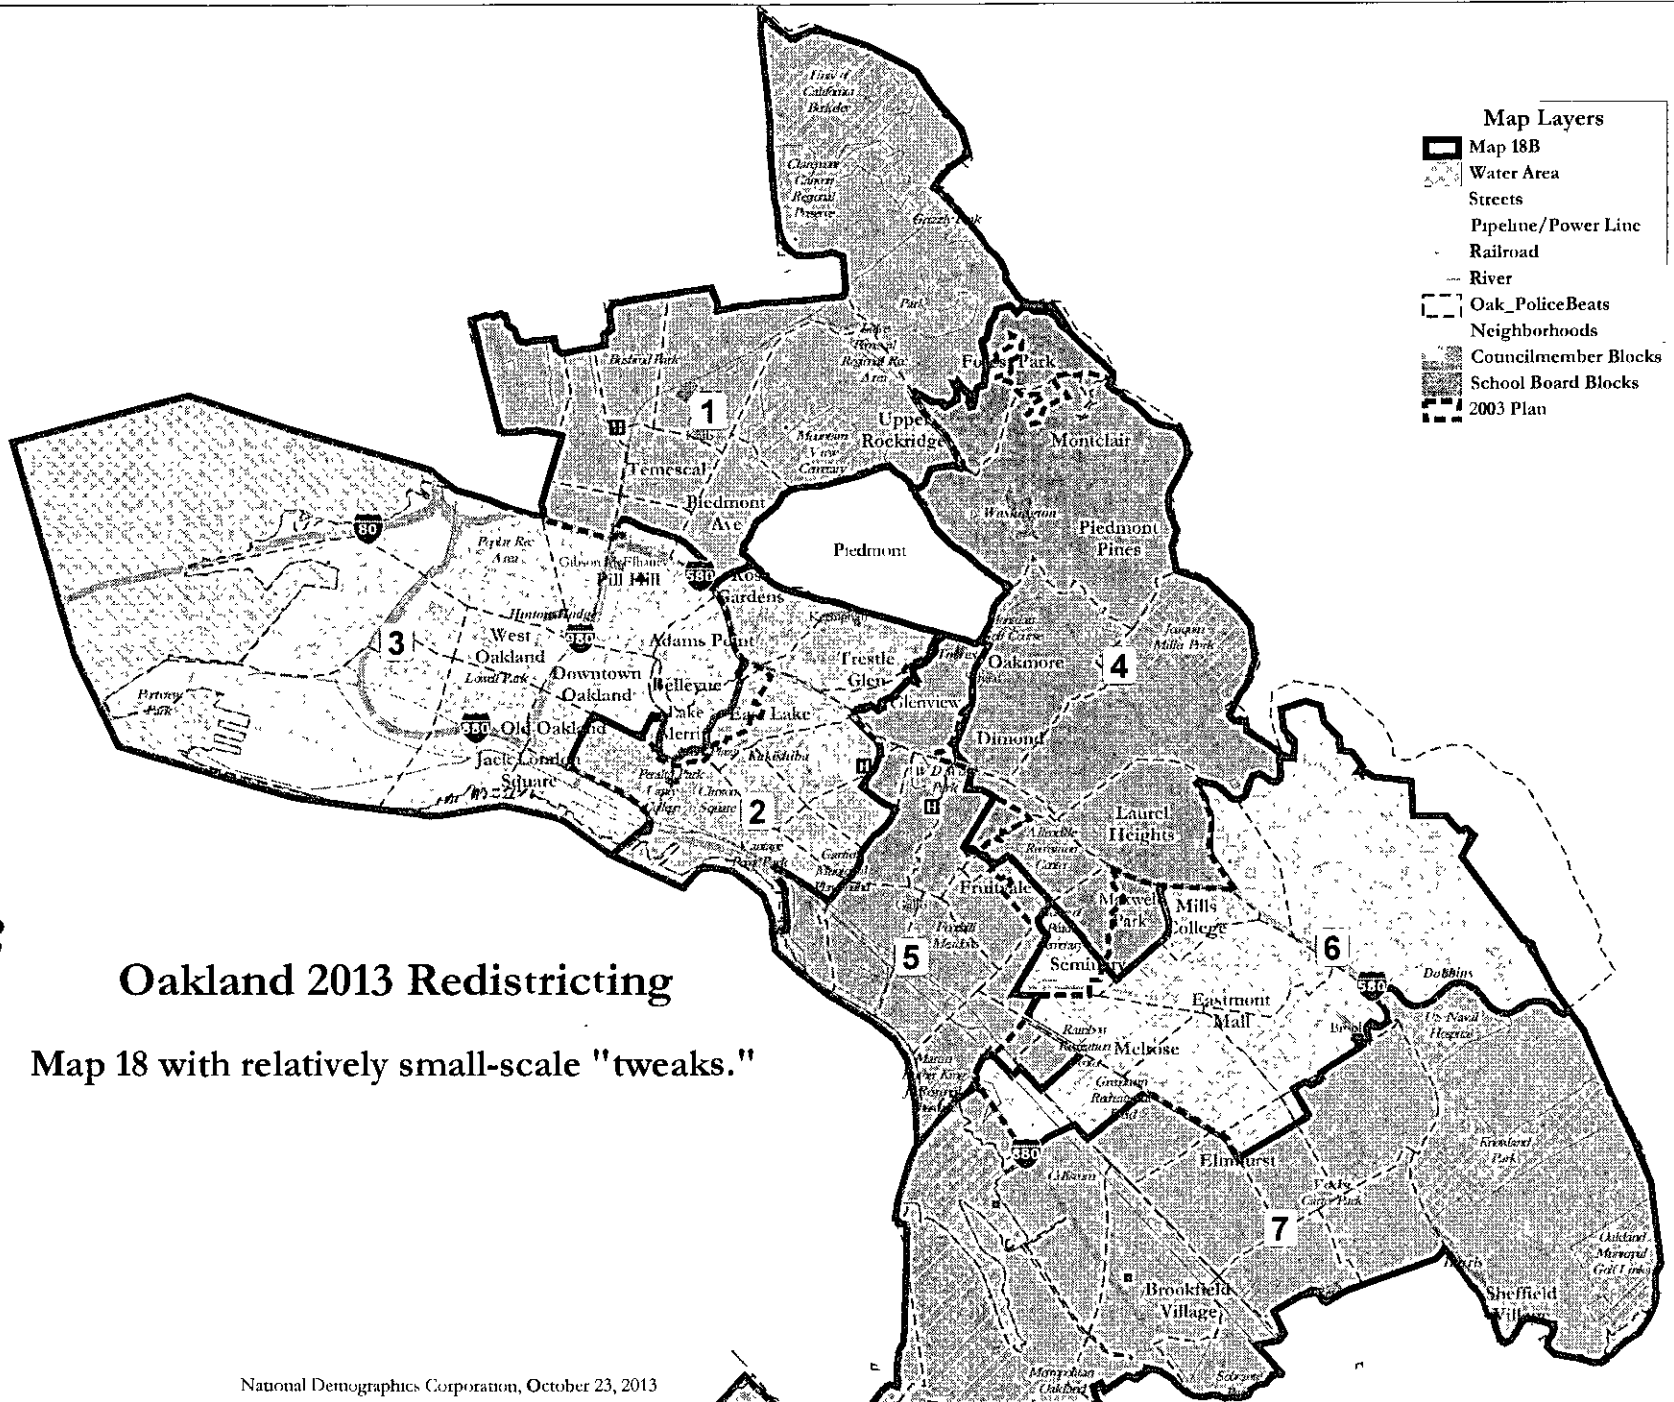

FILED
OFFICE OF THE CITY CLERK
OAKLAND

2013 OCT 24 AM 8:58

Oakland 2013 Redistricting

Map 18 with relatively small-scale "tweaks."

- Map Layers**
- Map 21B
 - Water Area
 - Streets
 - Pipeline/Power Line
 - Railroad
 - River
 - Oak Police Beats
 - Neighborhoods
 - Councilmember Blocks
 - School Board Blocks
 - 2003 Plan

Oakland 2013 Redistricting

Map 21 with relatively small-scale "tweaks."

FILED
 OFFICE OF THE CITY CLERK
 OAKLAND
 2013 OCT 24 AM 8:58